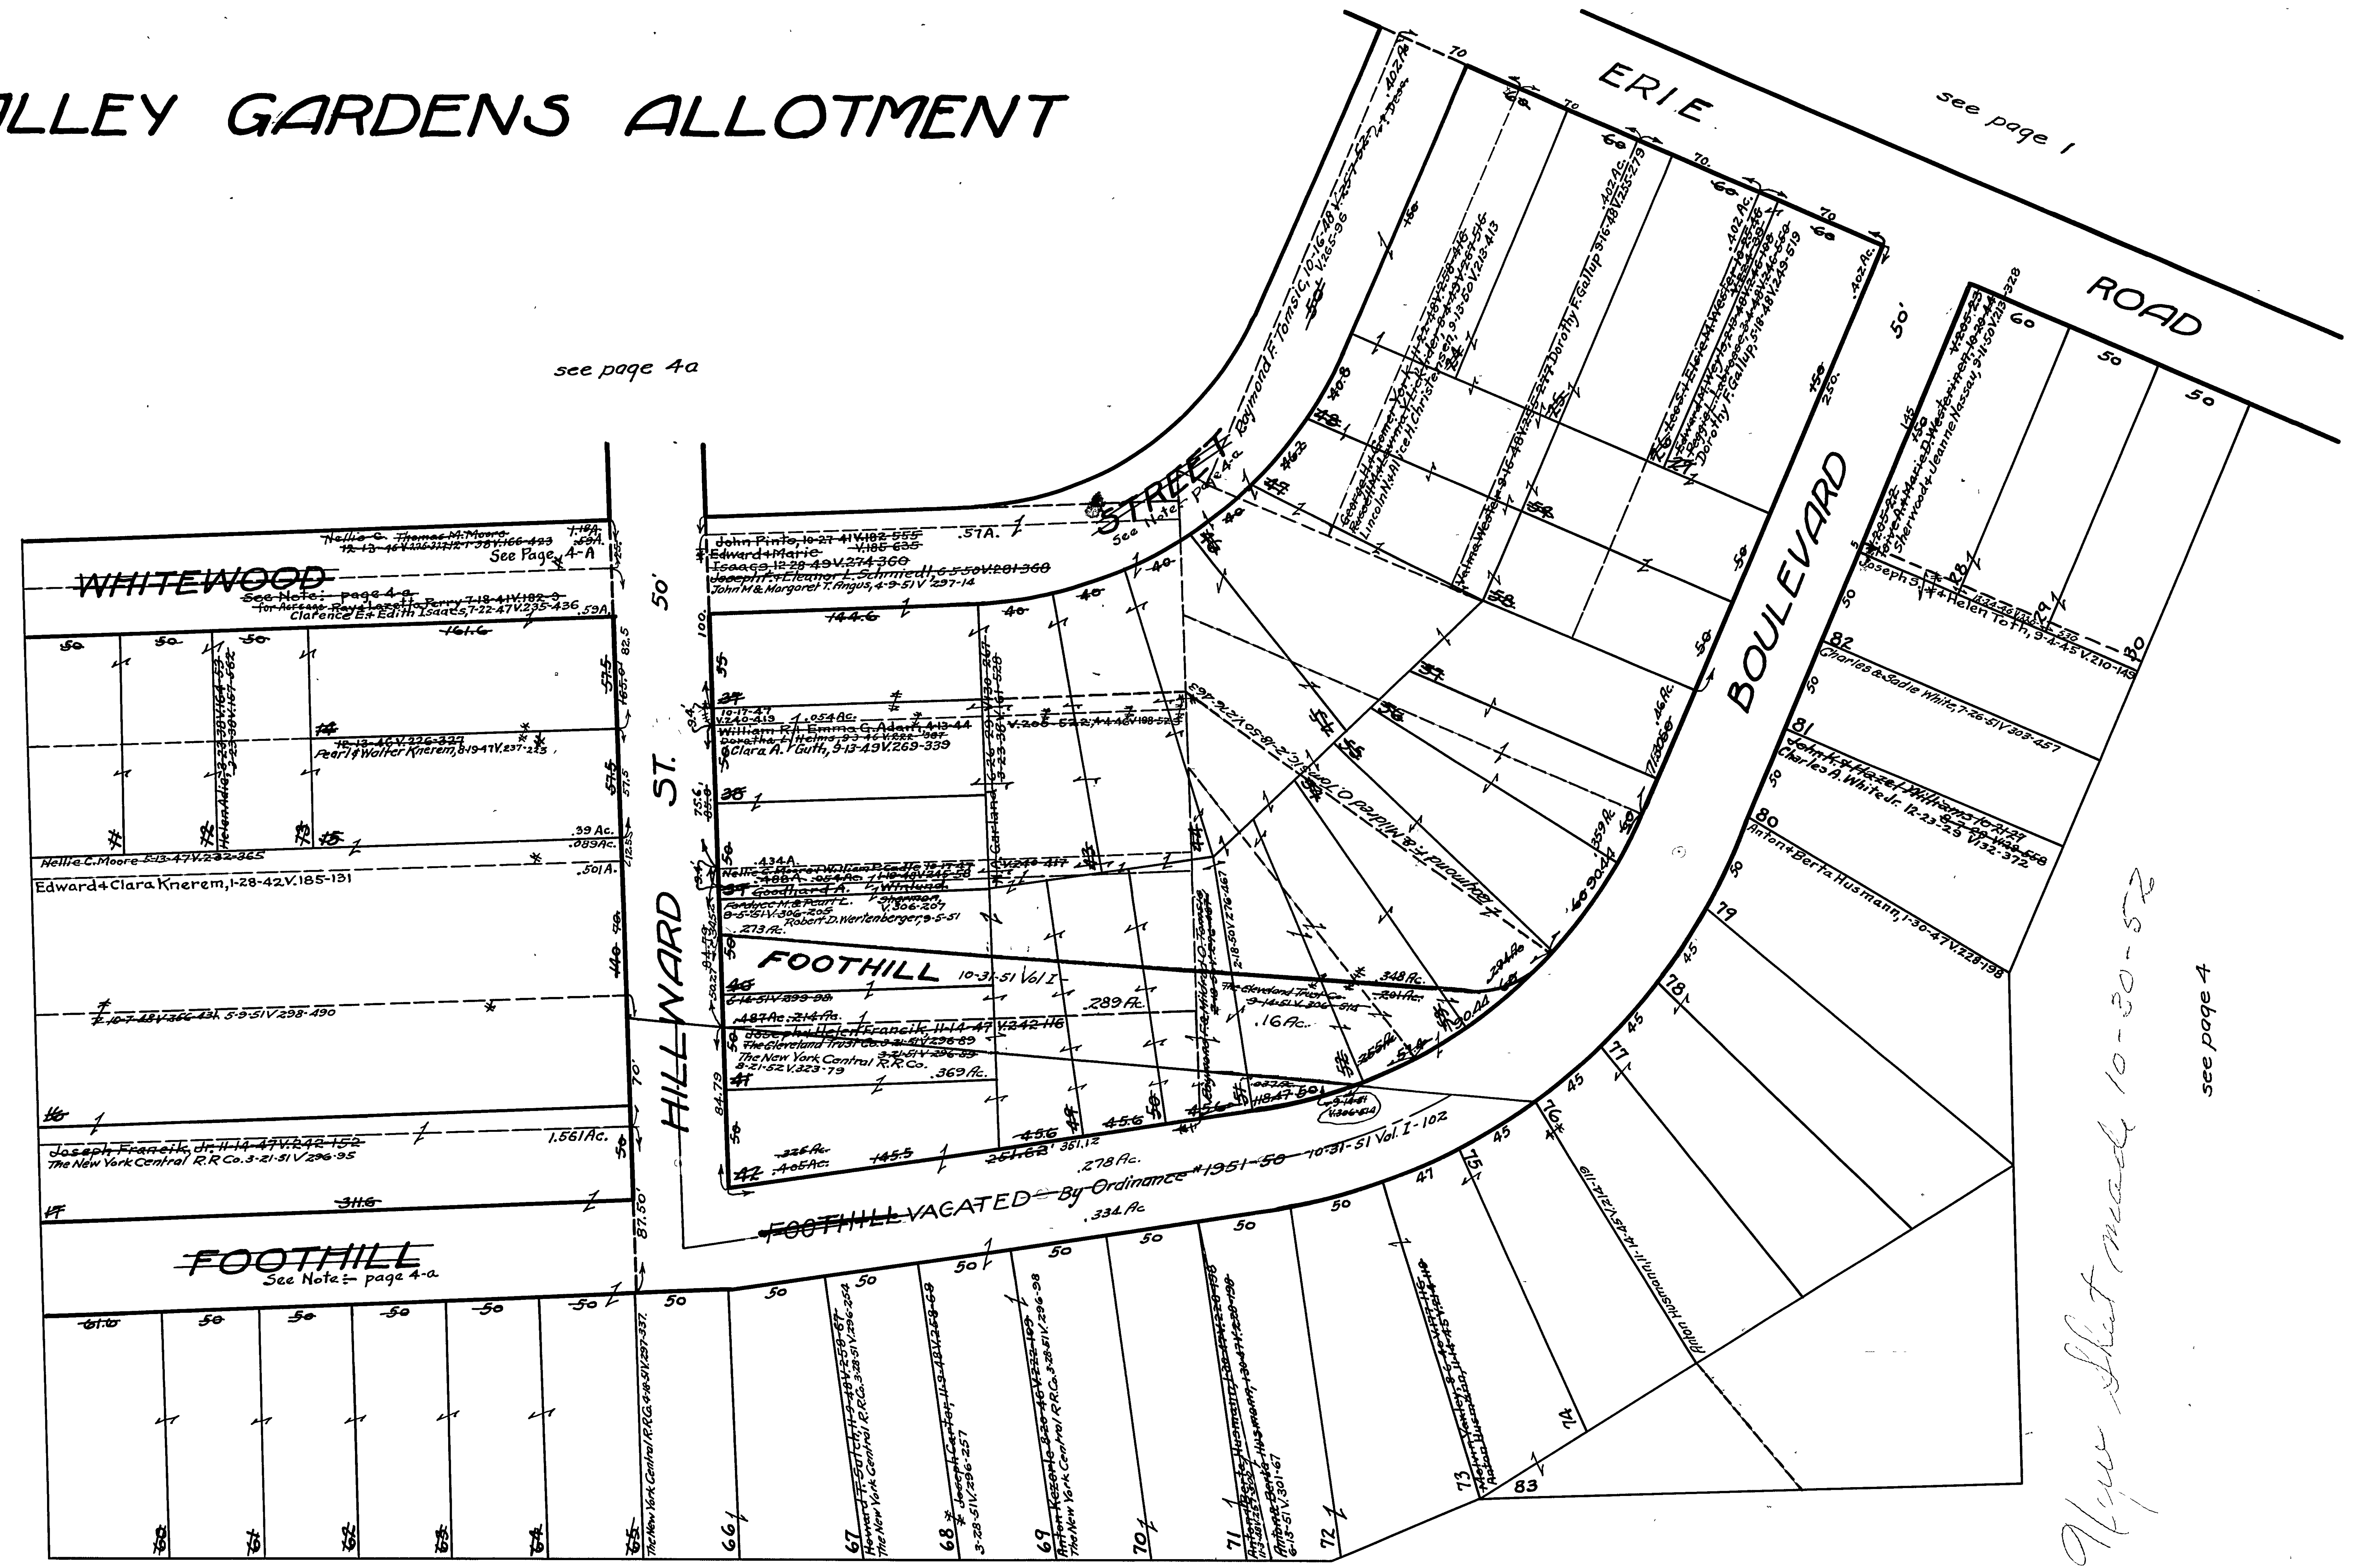

VALLEY GARDENS ALLOTMENT

see page 1

see page 4a

see page 3

see page 4

Area that made 10-30-52

see page 4
All lots not otherwise shown belong to Nellie C. Moore & Wm. P. Cadle (See Note - page 4-a)

Scale 1" = 50 ft.