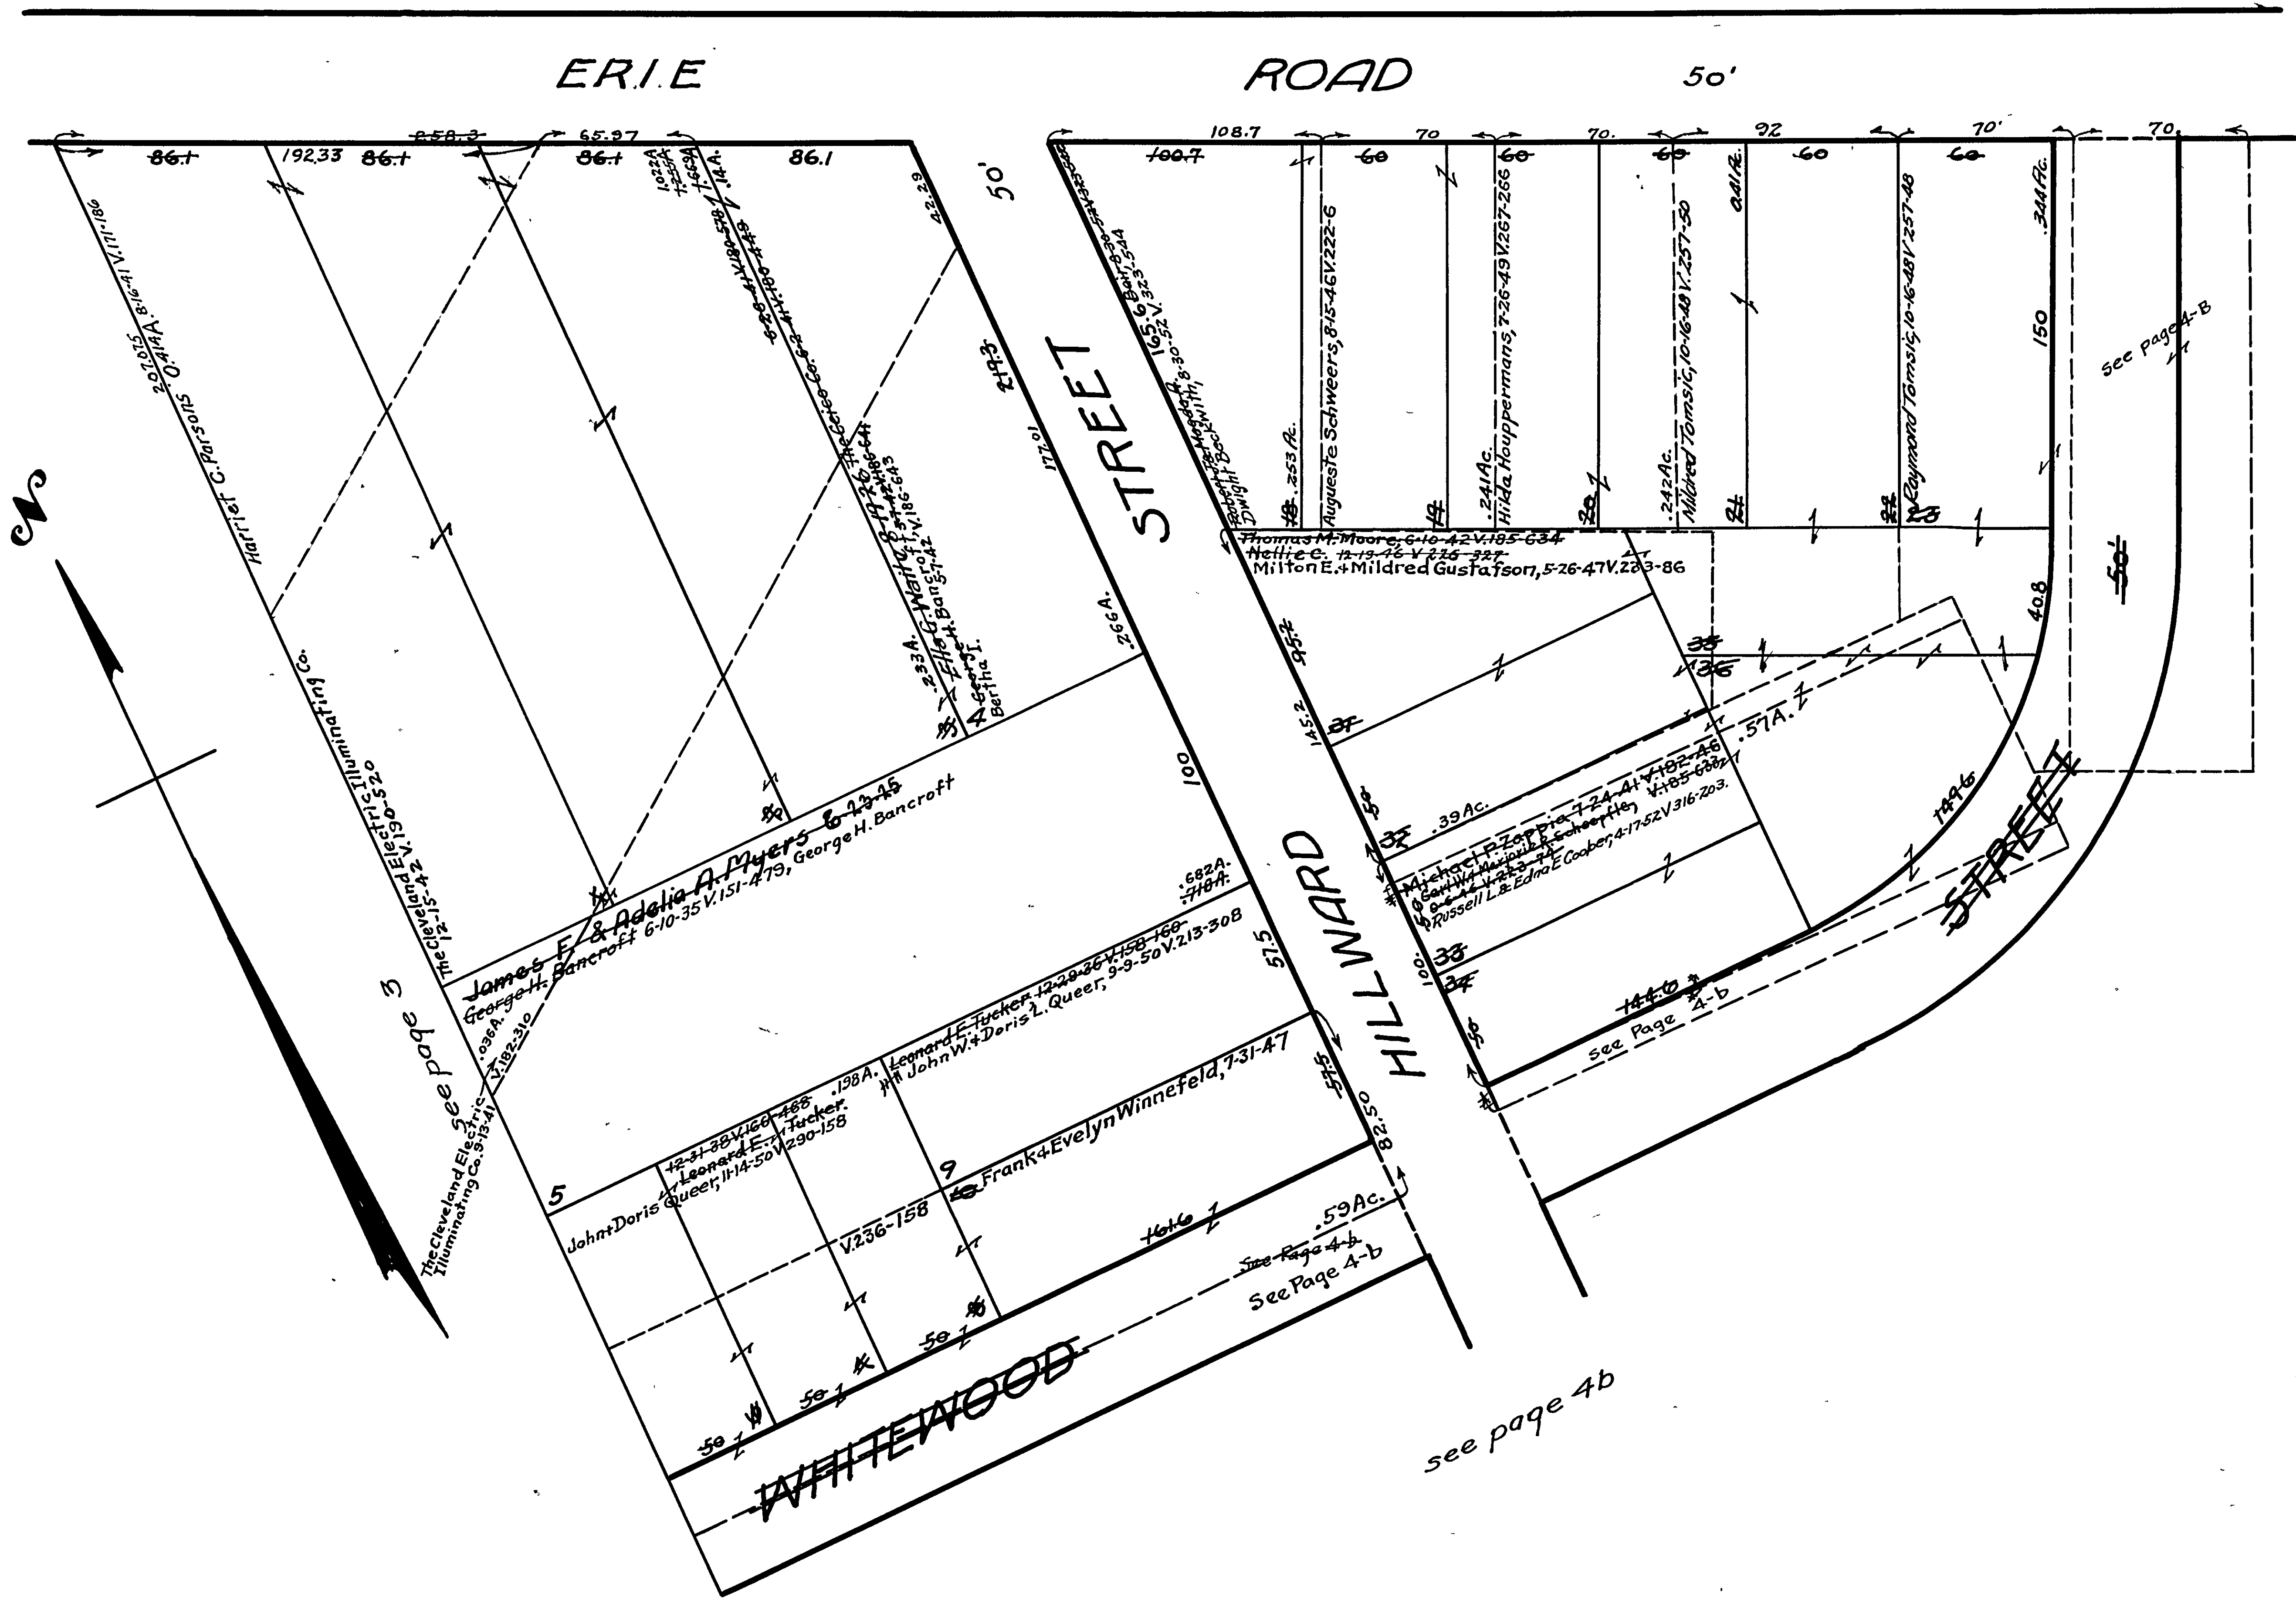

VALLEY GARDENS ALLOTMENT

Note :- All lots, Whitewood Street, Foothill Boulevard West of Hillward Street, except lots 4, 5, 9, 28, 29, 30, 66 to 83 inc. Vacated 4-25-38 Recorded Vol. H - Record of Plats. Streets + lots vacated total 13.4953 Acres in lot 113 and stands in the names of Nellie C. Moore and Wm. P. Cadle.

- 12.3122
- 12.3123
- 10.4489
- 9.8787
- 9.3084
- 8.8094
- 8.4174
- 7.9209
- 7.0899
- 6.4294
- 6.2014
- 6.9114
- 6.7844
- 6.3044
- 4.3544
- 3.0564
- 3.1654
- 3.0464
- 2.2044
- 2.2004
- 1.8324
- 1.6654
- 1.8874
- 0.54

Flow sheet made 10-30-52

1752

All lots not otherwise shown belong to Nellie C. Moore & Wm. P. Cadle

Scale 1"=50ft.