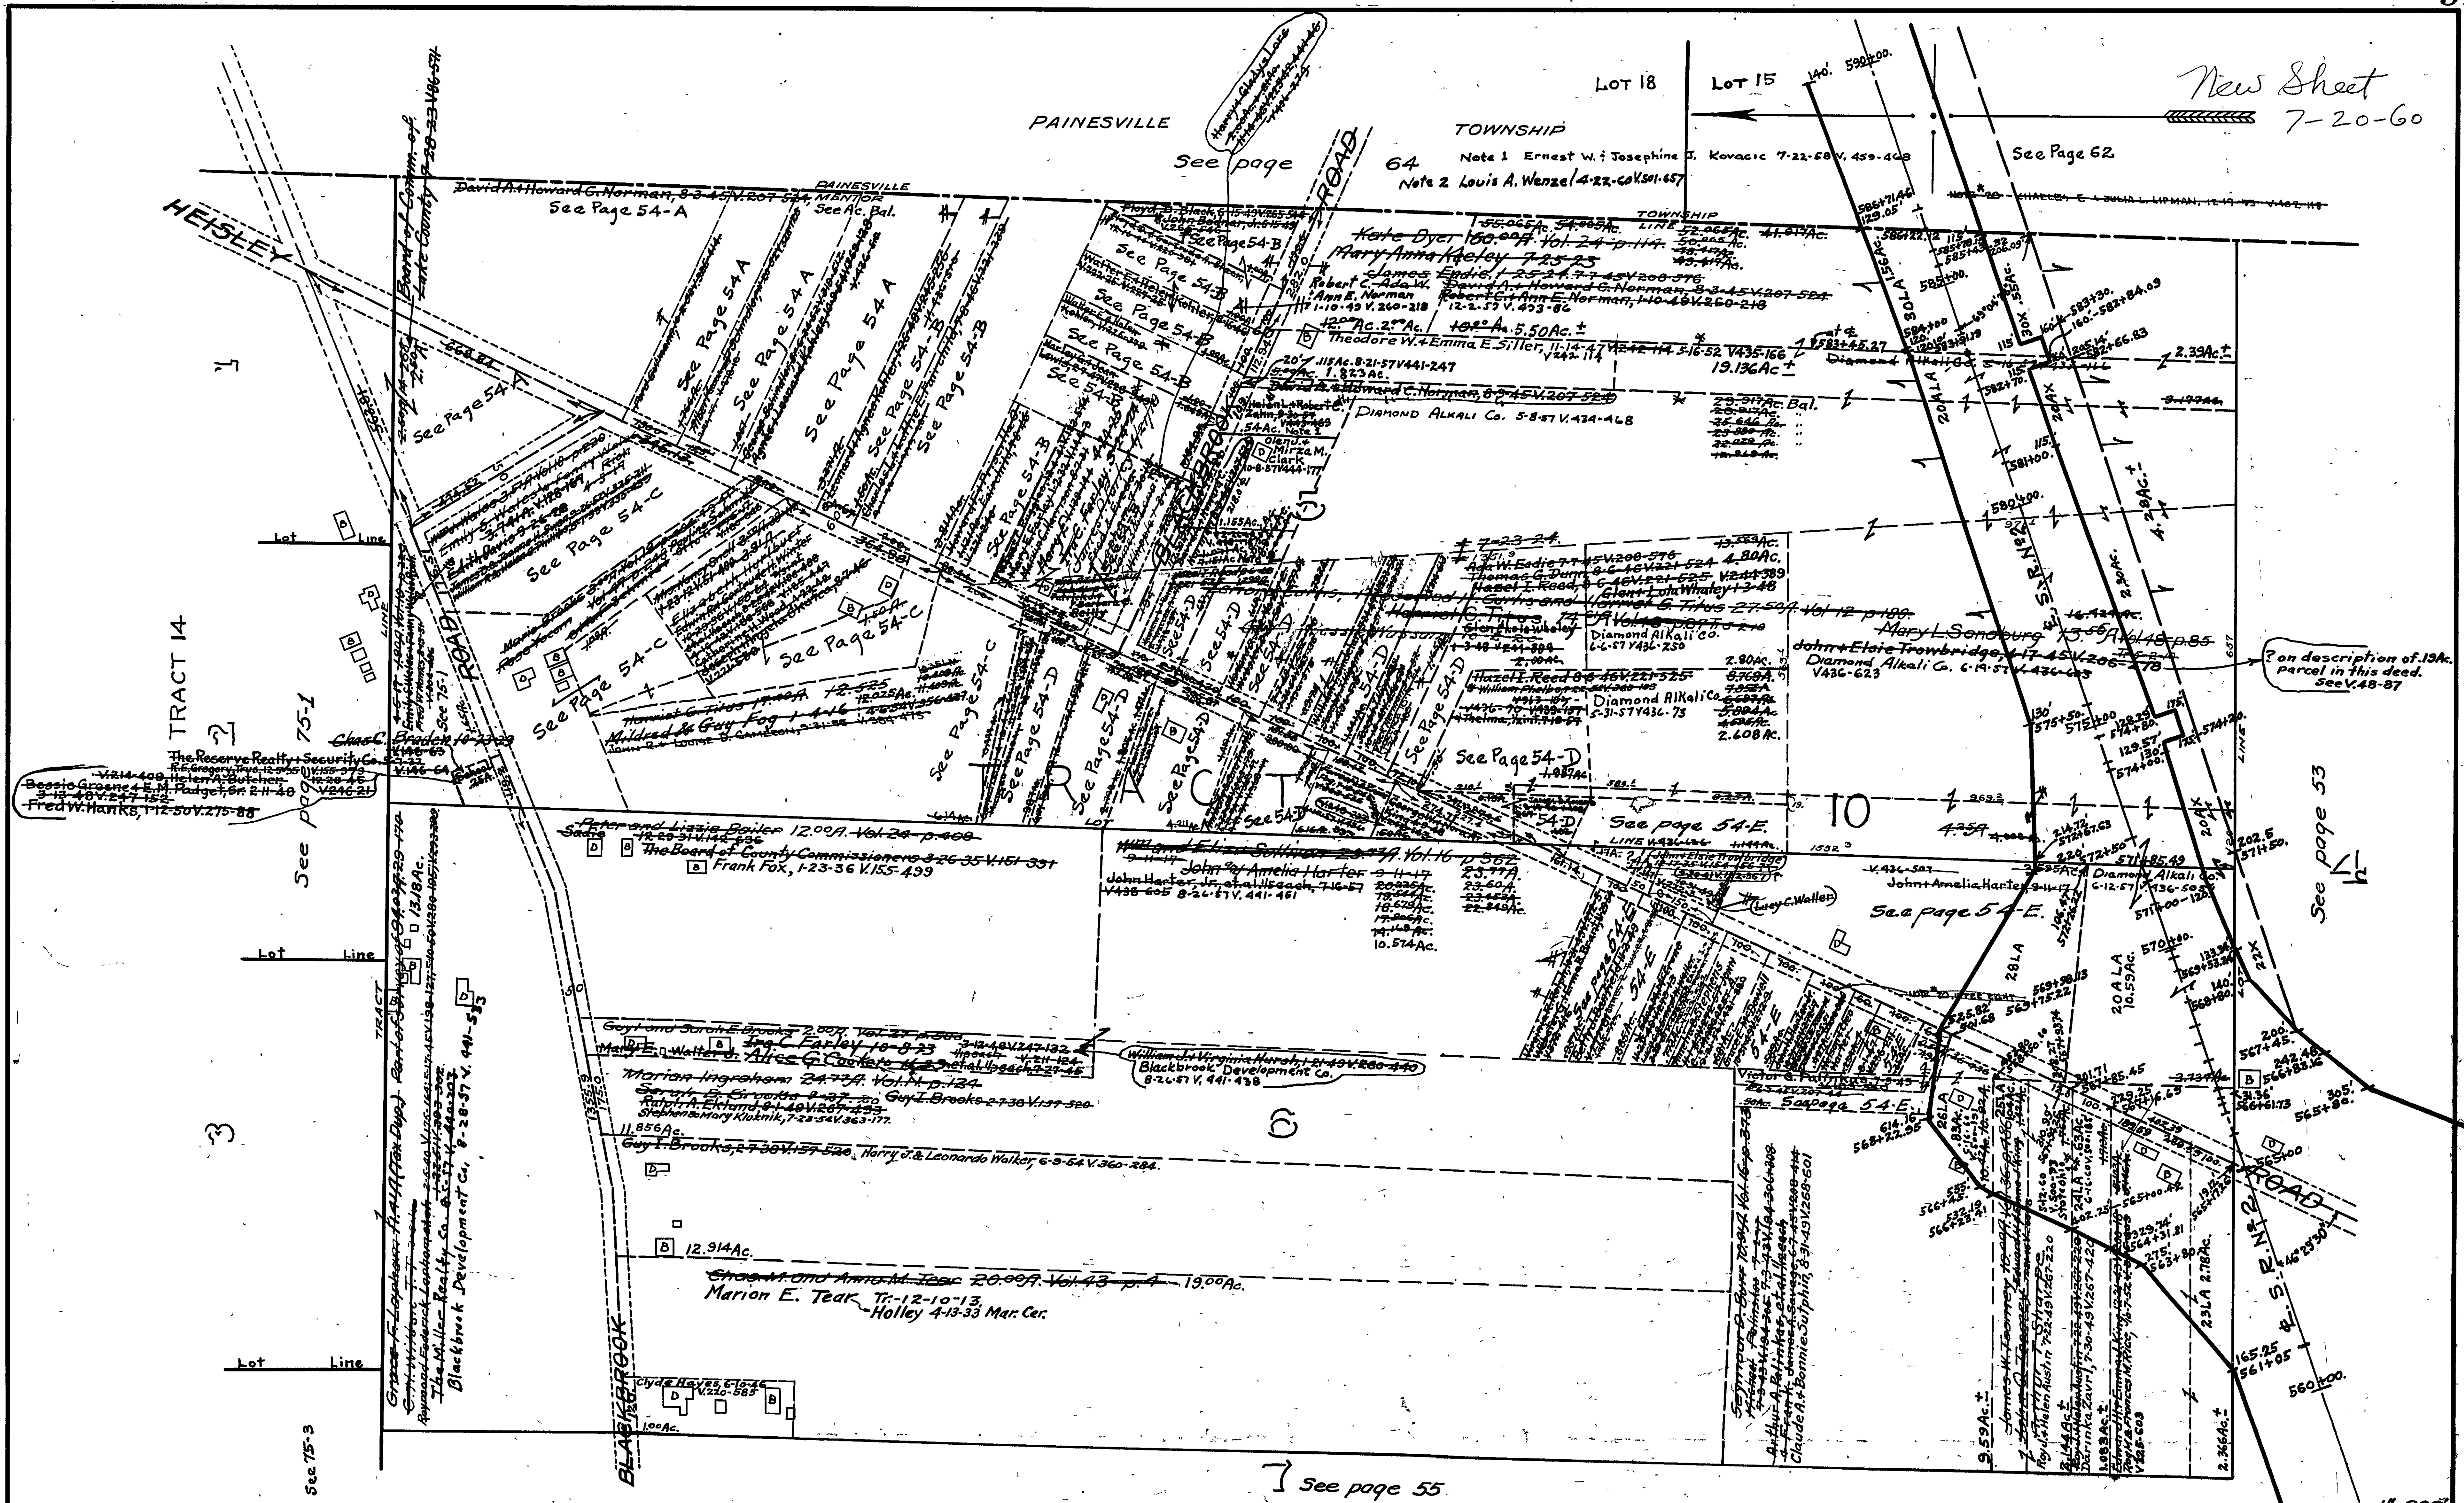

New Sheet
7-20-60

HEASLEY

PAINESVILLE TOWNSHIP

LOT 18

LOT 15

TRACT 14

See page 75-1

Lot Line

Lot Line

See 75-3

BLACKBROOK

See page 64

See Page 62

? on description of 13A parcel in this deed. See V. 48-87

See page 53

See page 55