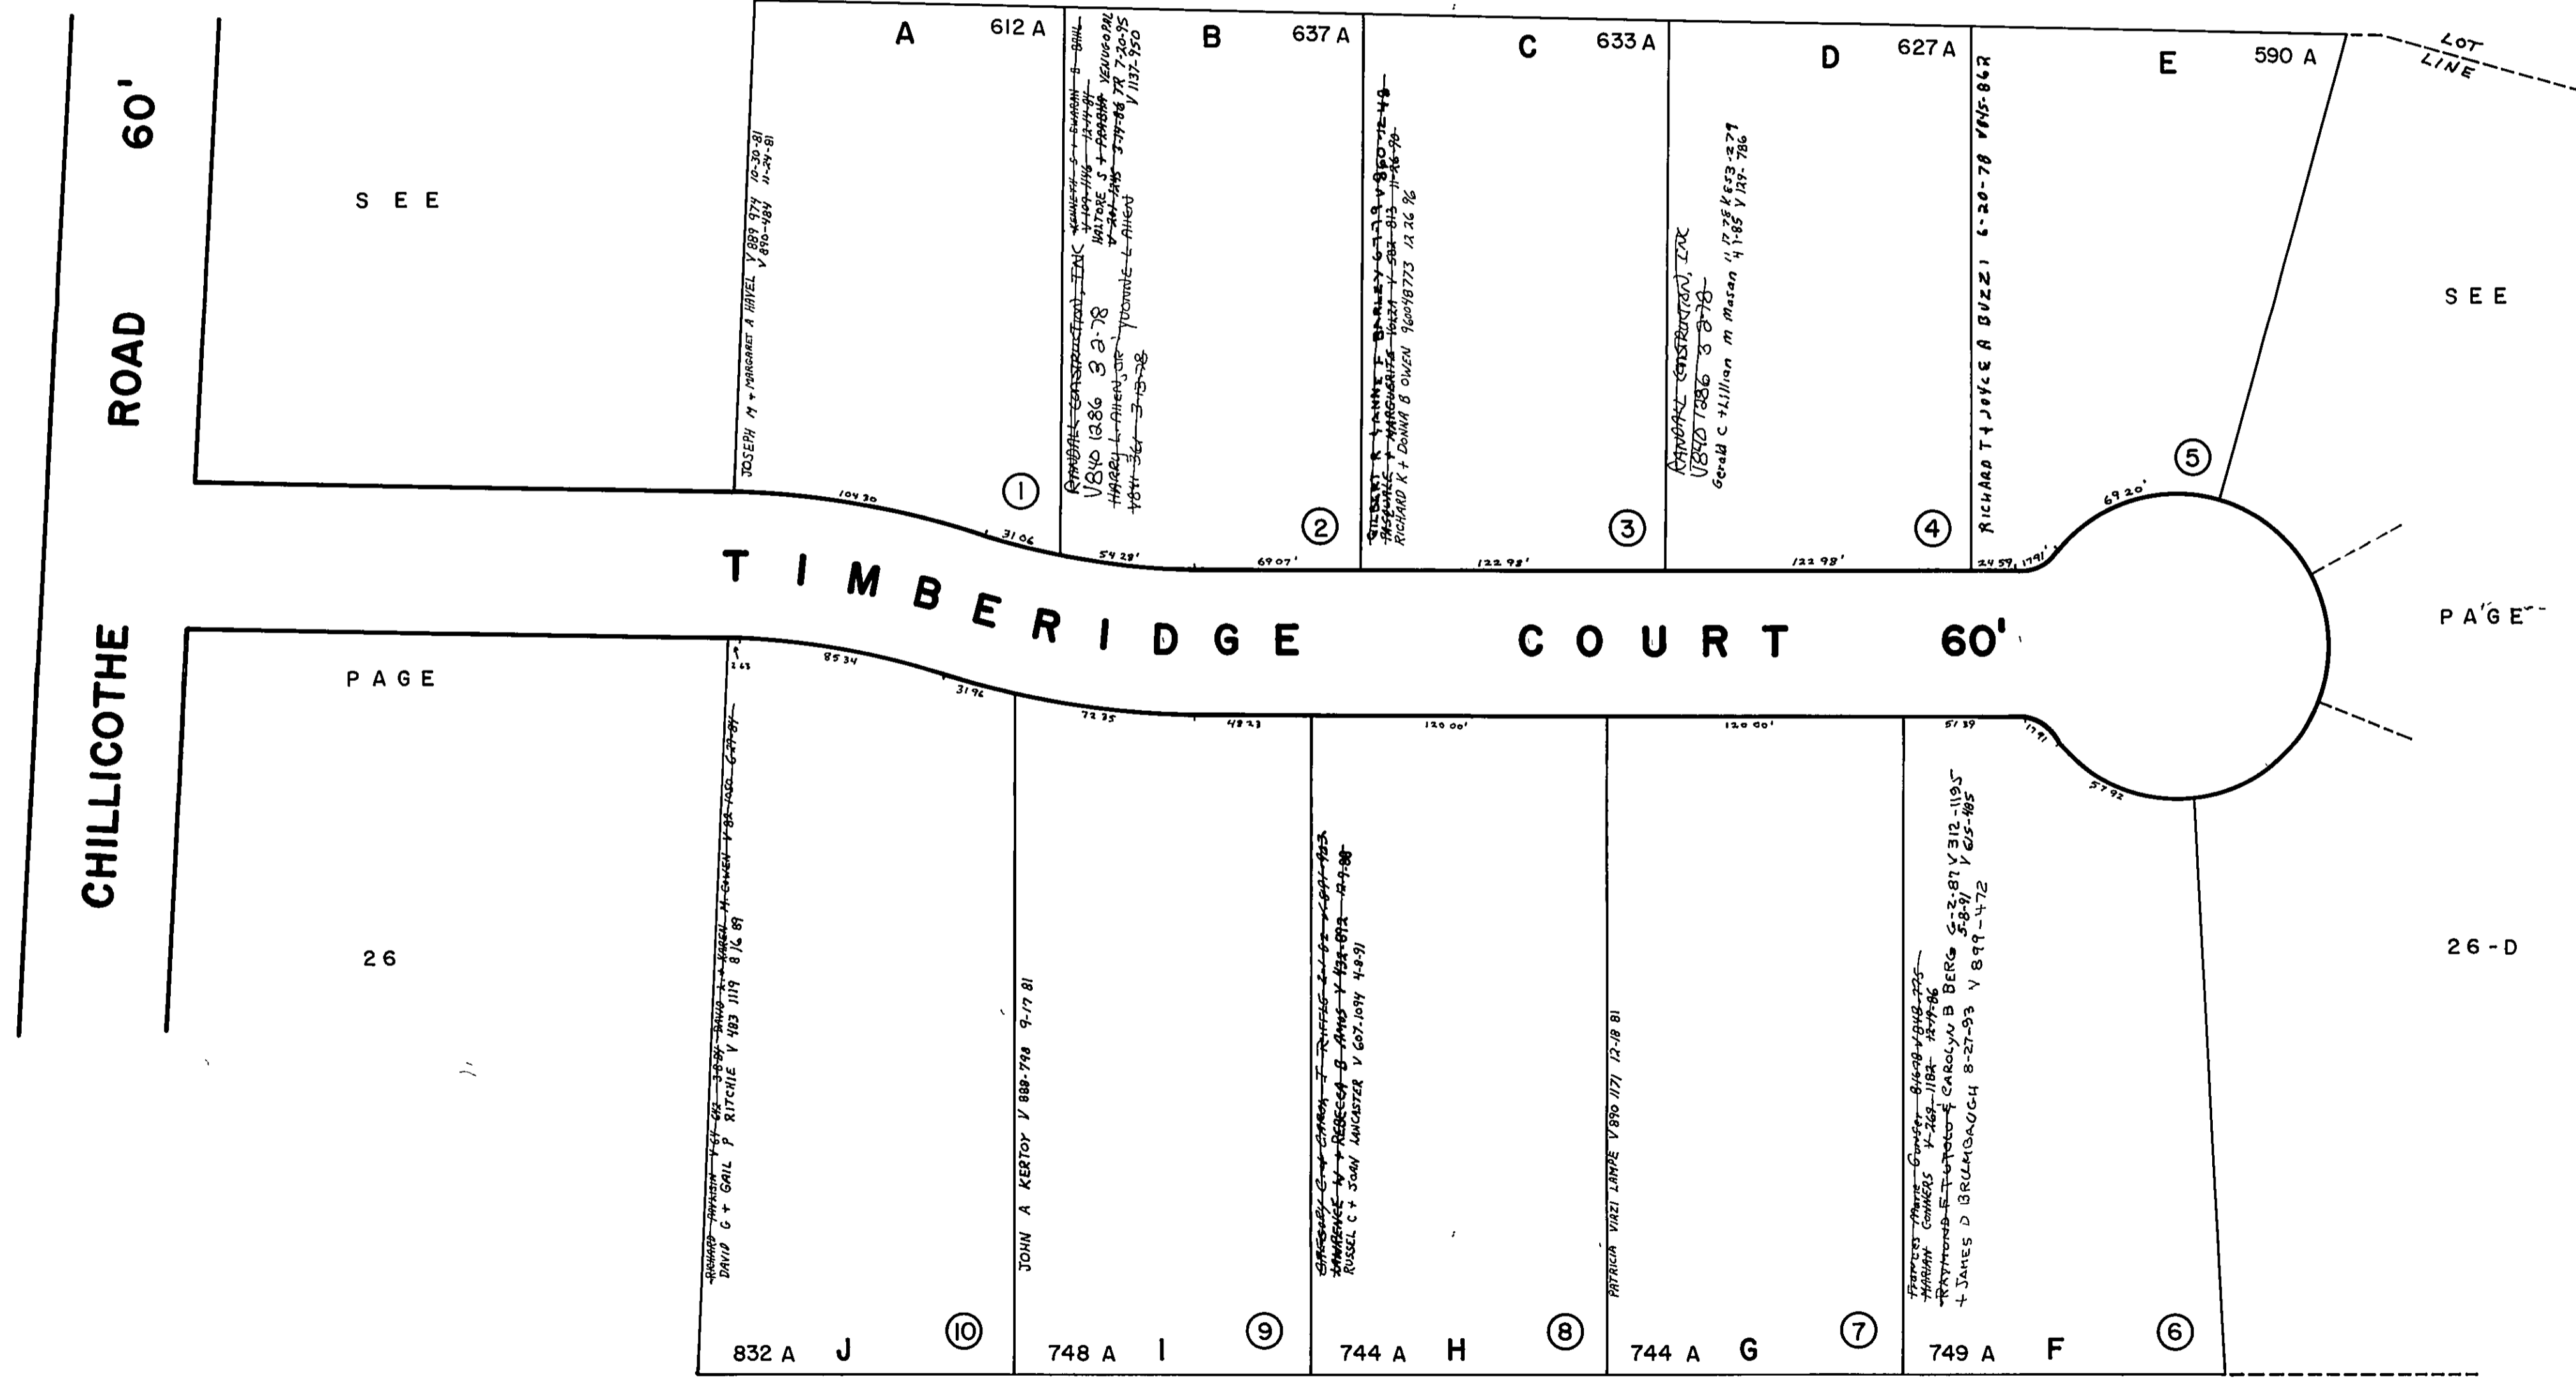

HILLVIEW ESTATES RESUBDIVISION NO. I

26-E

BEING A RESUBDIVISION OF SUBLOTS NUMBERS 1,2,3,4,5,6,10,11,12,13,14, AND PARCEL 'A' LOCATED IN MILLVIEW ESTATES BEING PART OF ORIGINAL MENTOR TOWNSHIP RUSSELL LOT AS SHOWN ON THE PLAT RECORDED IN VOLUME V PAGE 18 OF LAKE COUNTY RECORD OF PLATS NOW IN THE CITY OF MENTOR, OHIO.

RECORDED 9-20-77 VOL. W-28

SEE PAGE 26

SEE

PAGE 26

26-D

SEE PAGE 26

SCALE 1" = 50'

ALL LOTS NOT OTHERWISE MARKED BELONG TO *Resubdiv. Contd., Inc. V 877-253-2-23-76* *Hillview Properties*
V-234-1011-9-20-77 *V-800-12300-3-2-78*