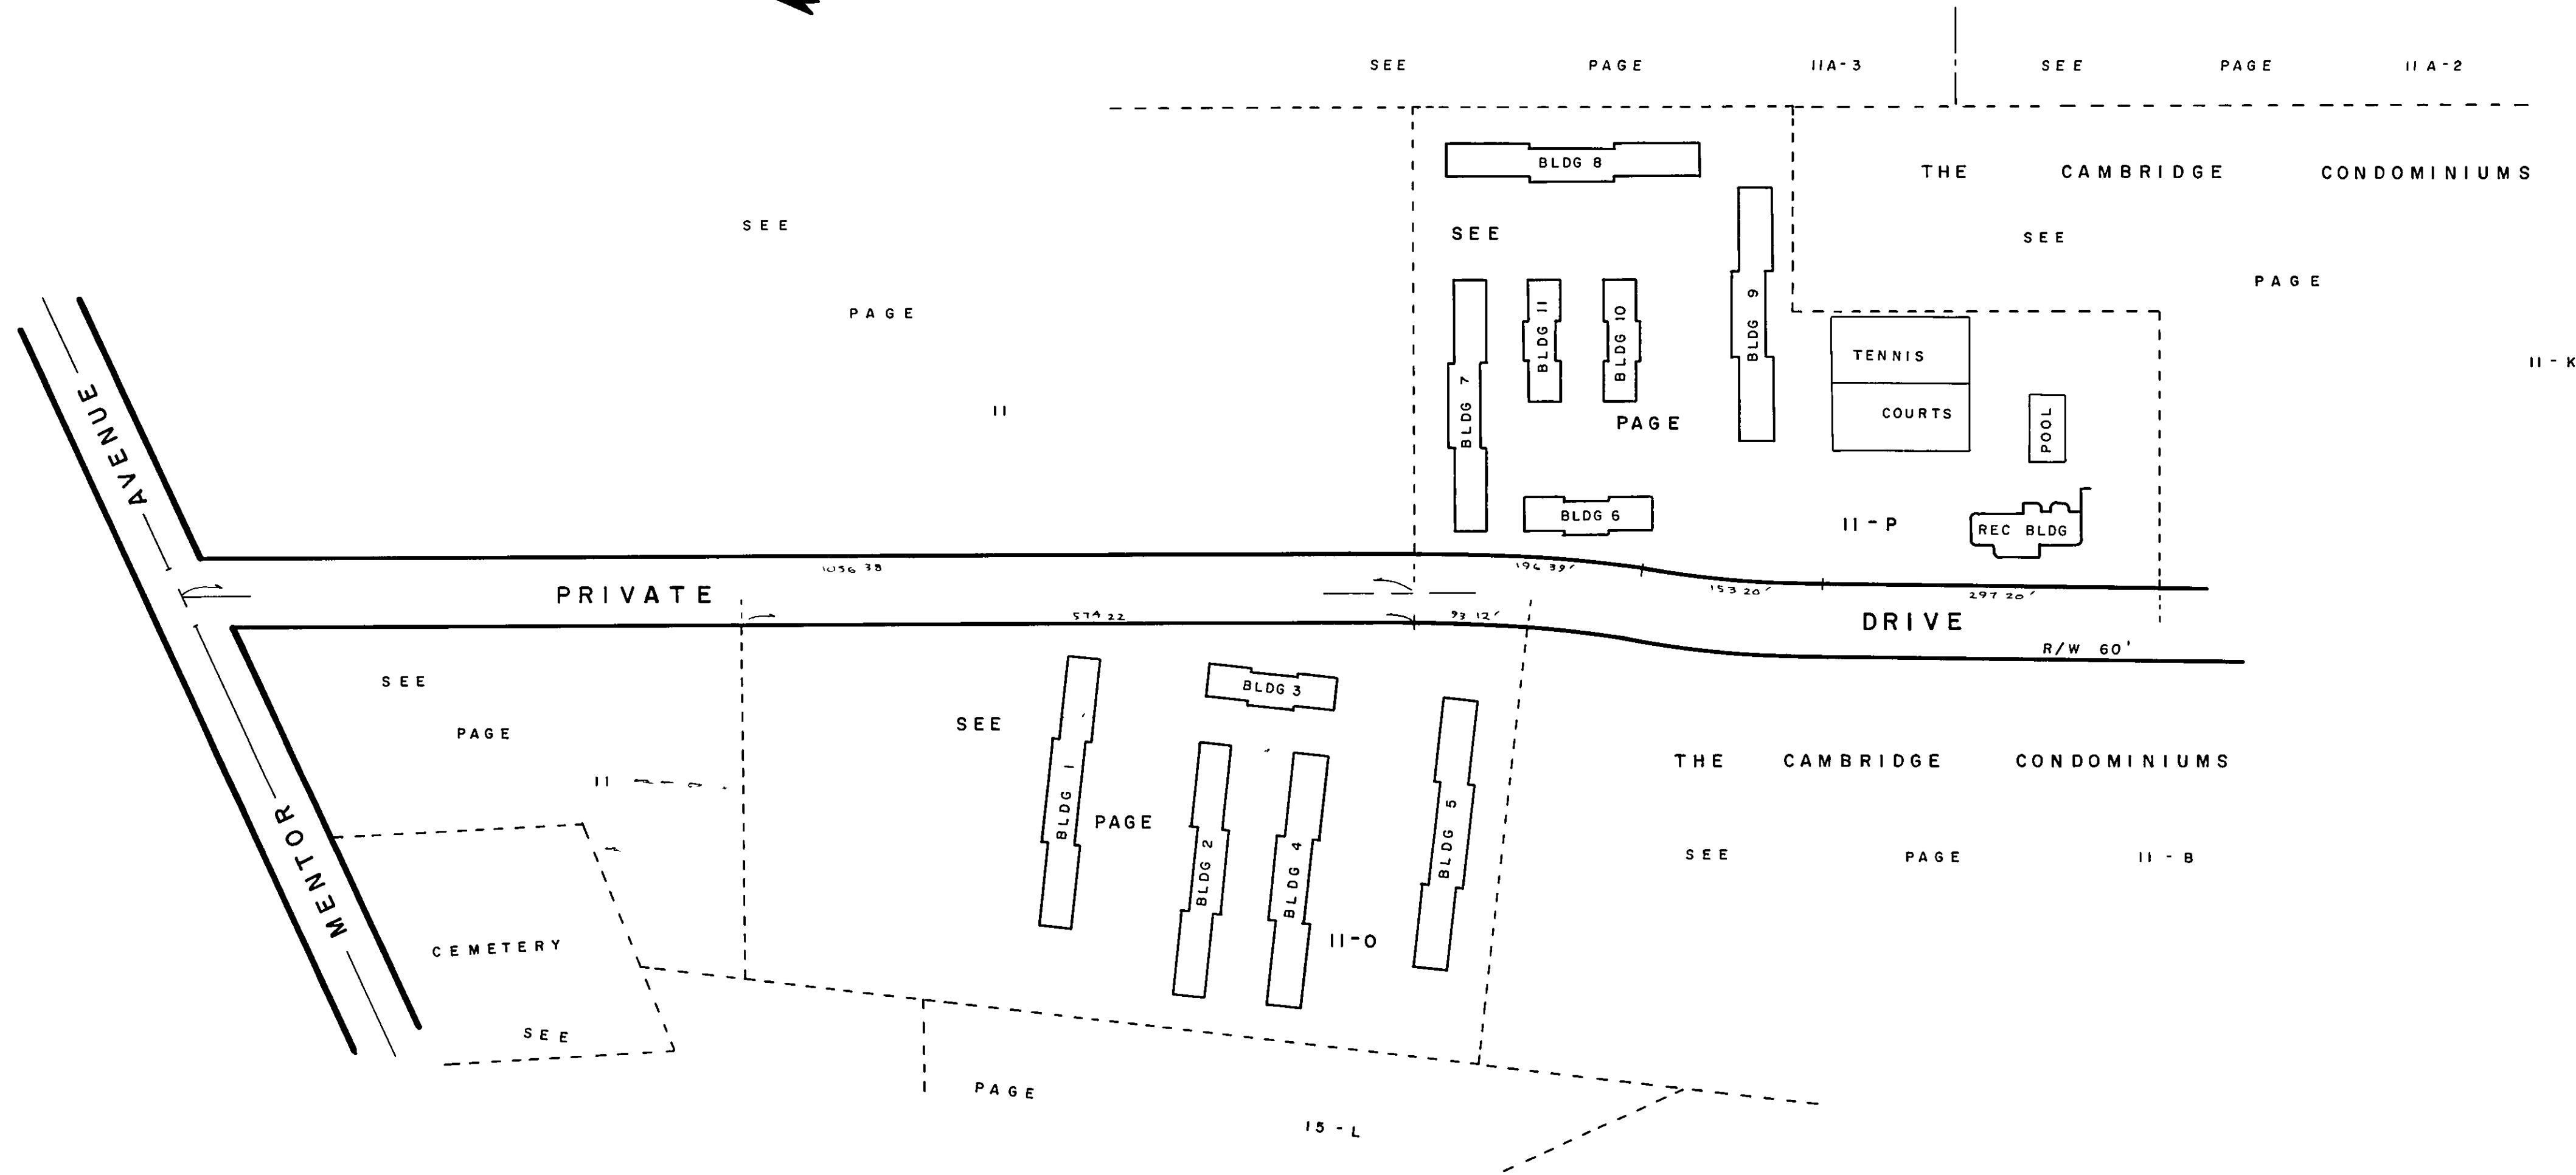

## BUILDING PLAN

BEING A PART OF LOT 45, TRACT 4 IN PAINESVILLE TOWNSHIP,  
LAKE COUNTY, OHIO RECORDED JUNE 22, 1976, VOLUME V-13

FOR INDIVIDUAL UNIT OWNERSHIP SEE PAGES II-O AND II-P

of page 2 of 11/11/76

SCALE, 1" = 100'

RJK  
6-29-76