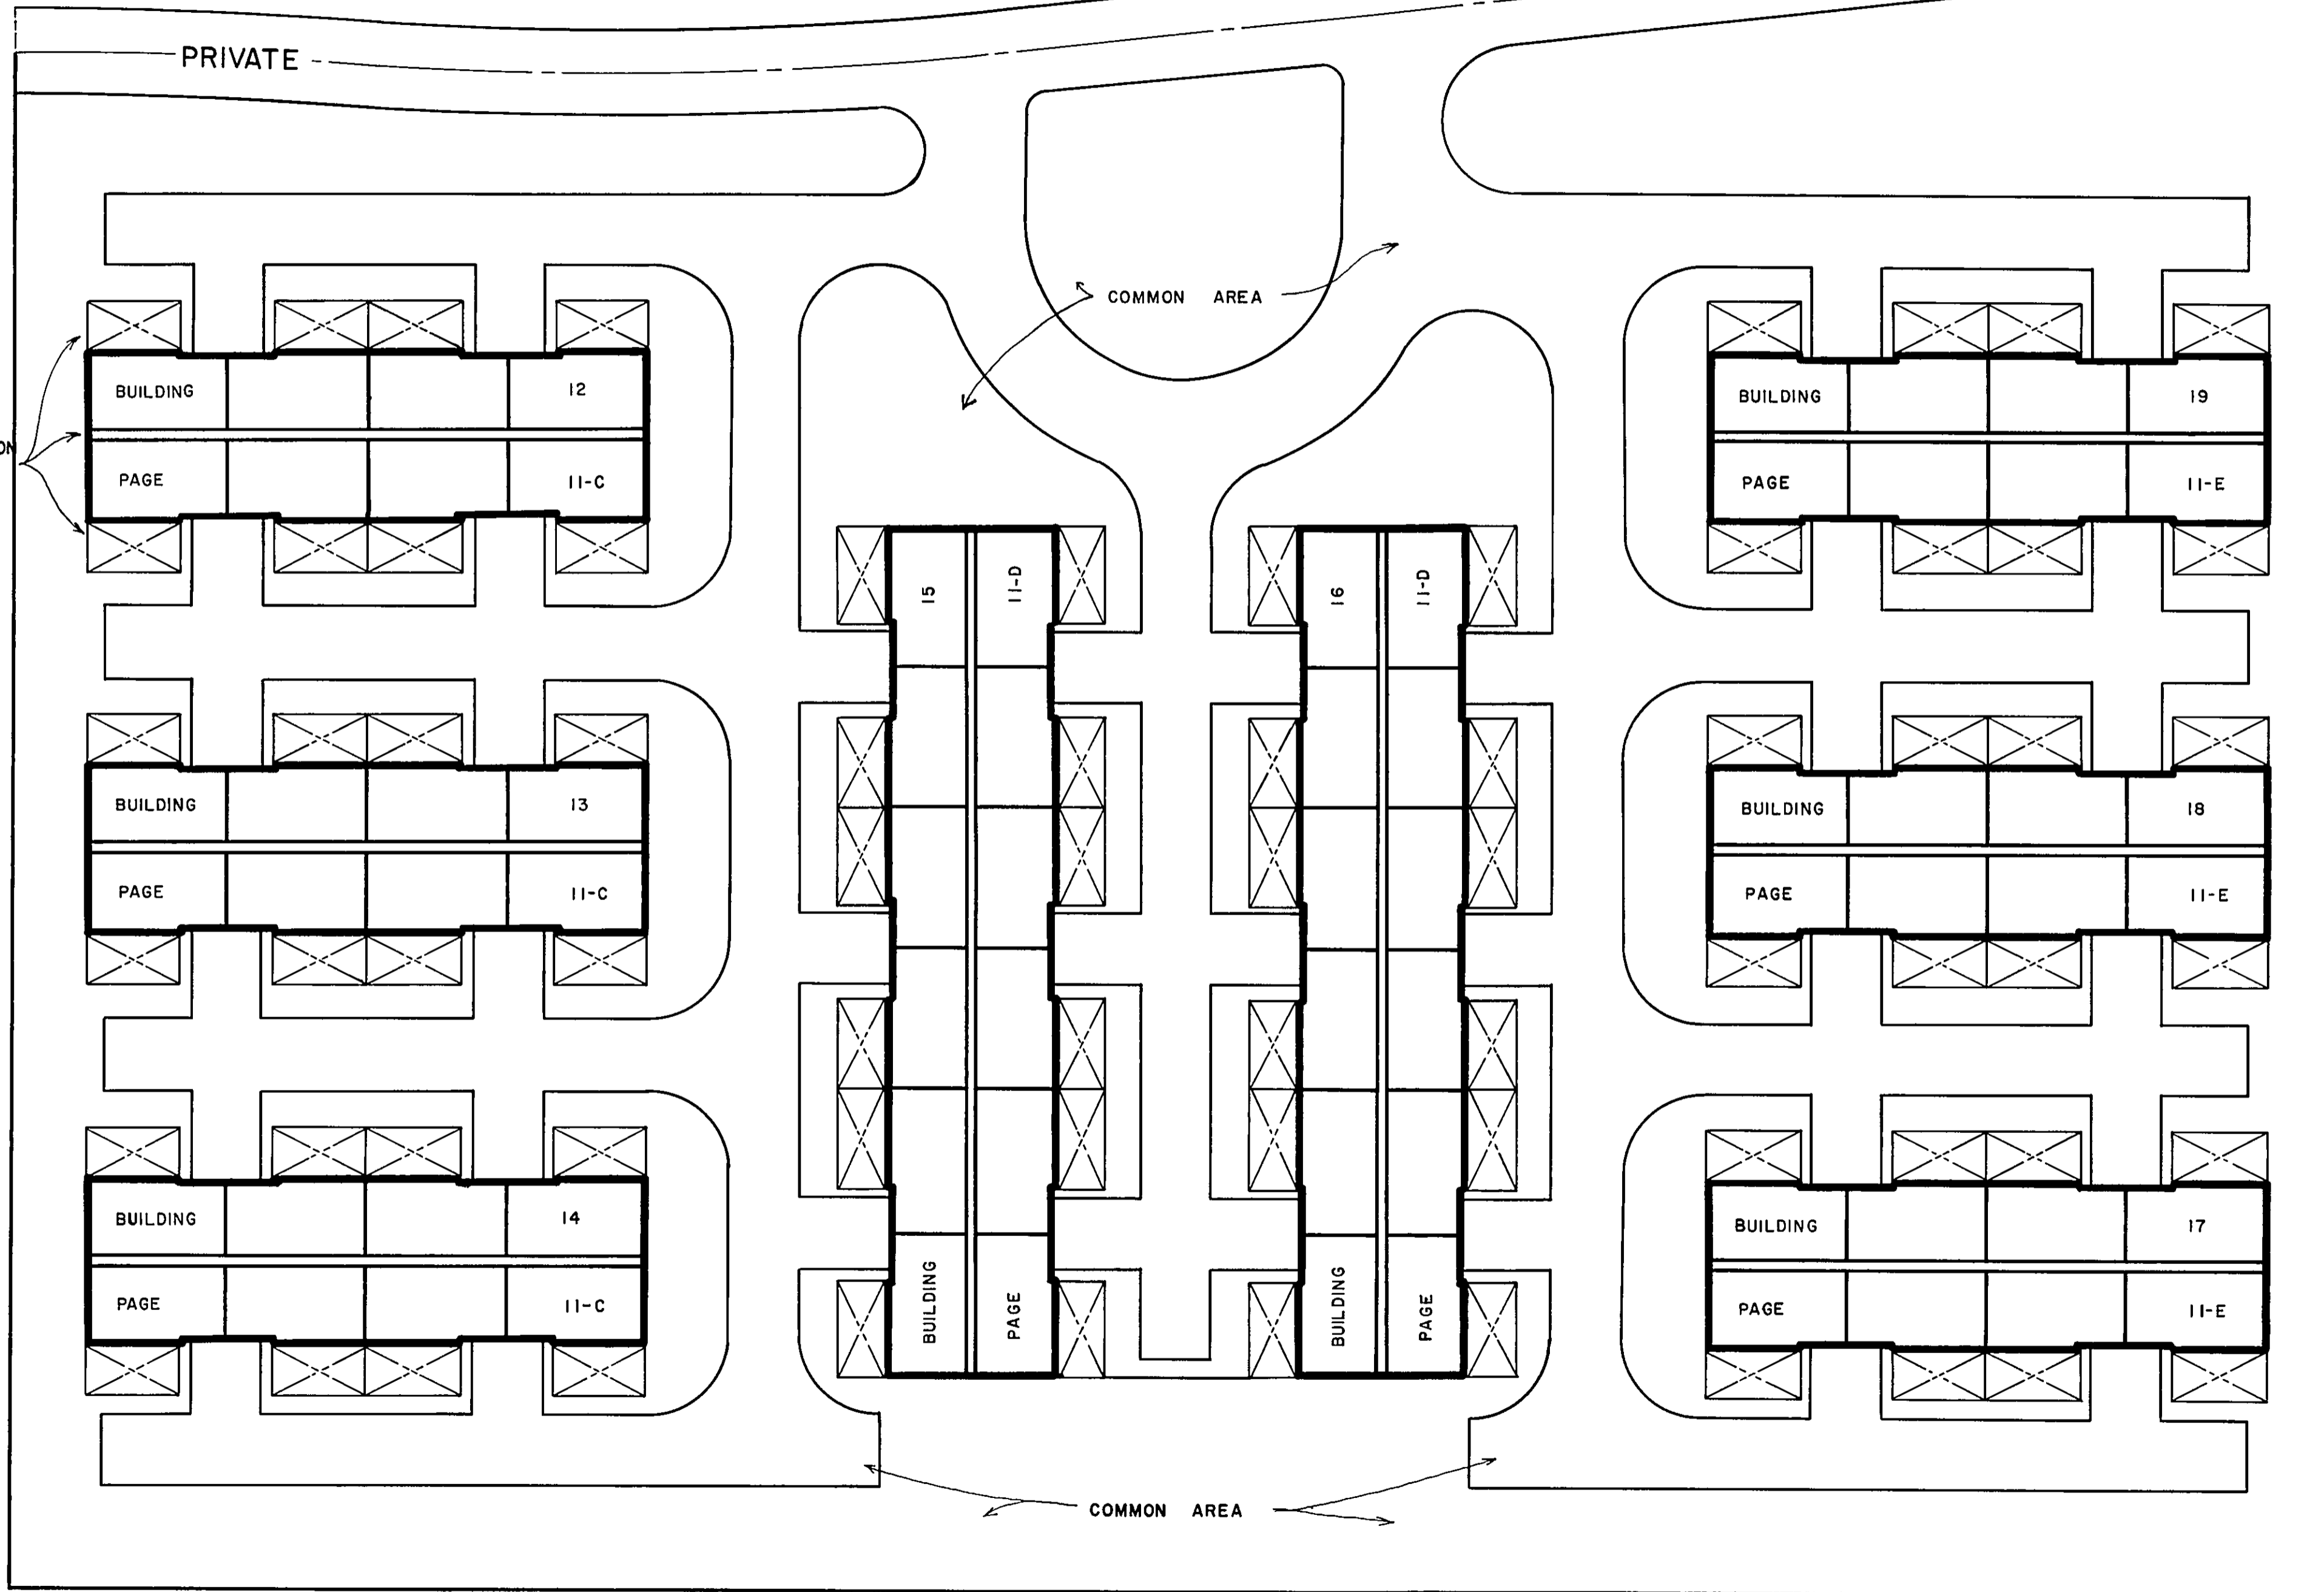

PAGE

11

DRIVE

PRIVATE

CAMBRIDGE CONDOMINIUM

BEING A 5.192 ACRE PARCEL OF
PART OF ORIGINAL LOT NO. 45
IN PAINESVILLE TOWNSHIP
RECORDED Nov 22, 1971 Vol 9-16

EXHIBIT "A"

LIMITED COMMON
AREA TYPICAL
ALL BUILDINGS

PAGE

PAGE

11

PAGE