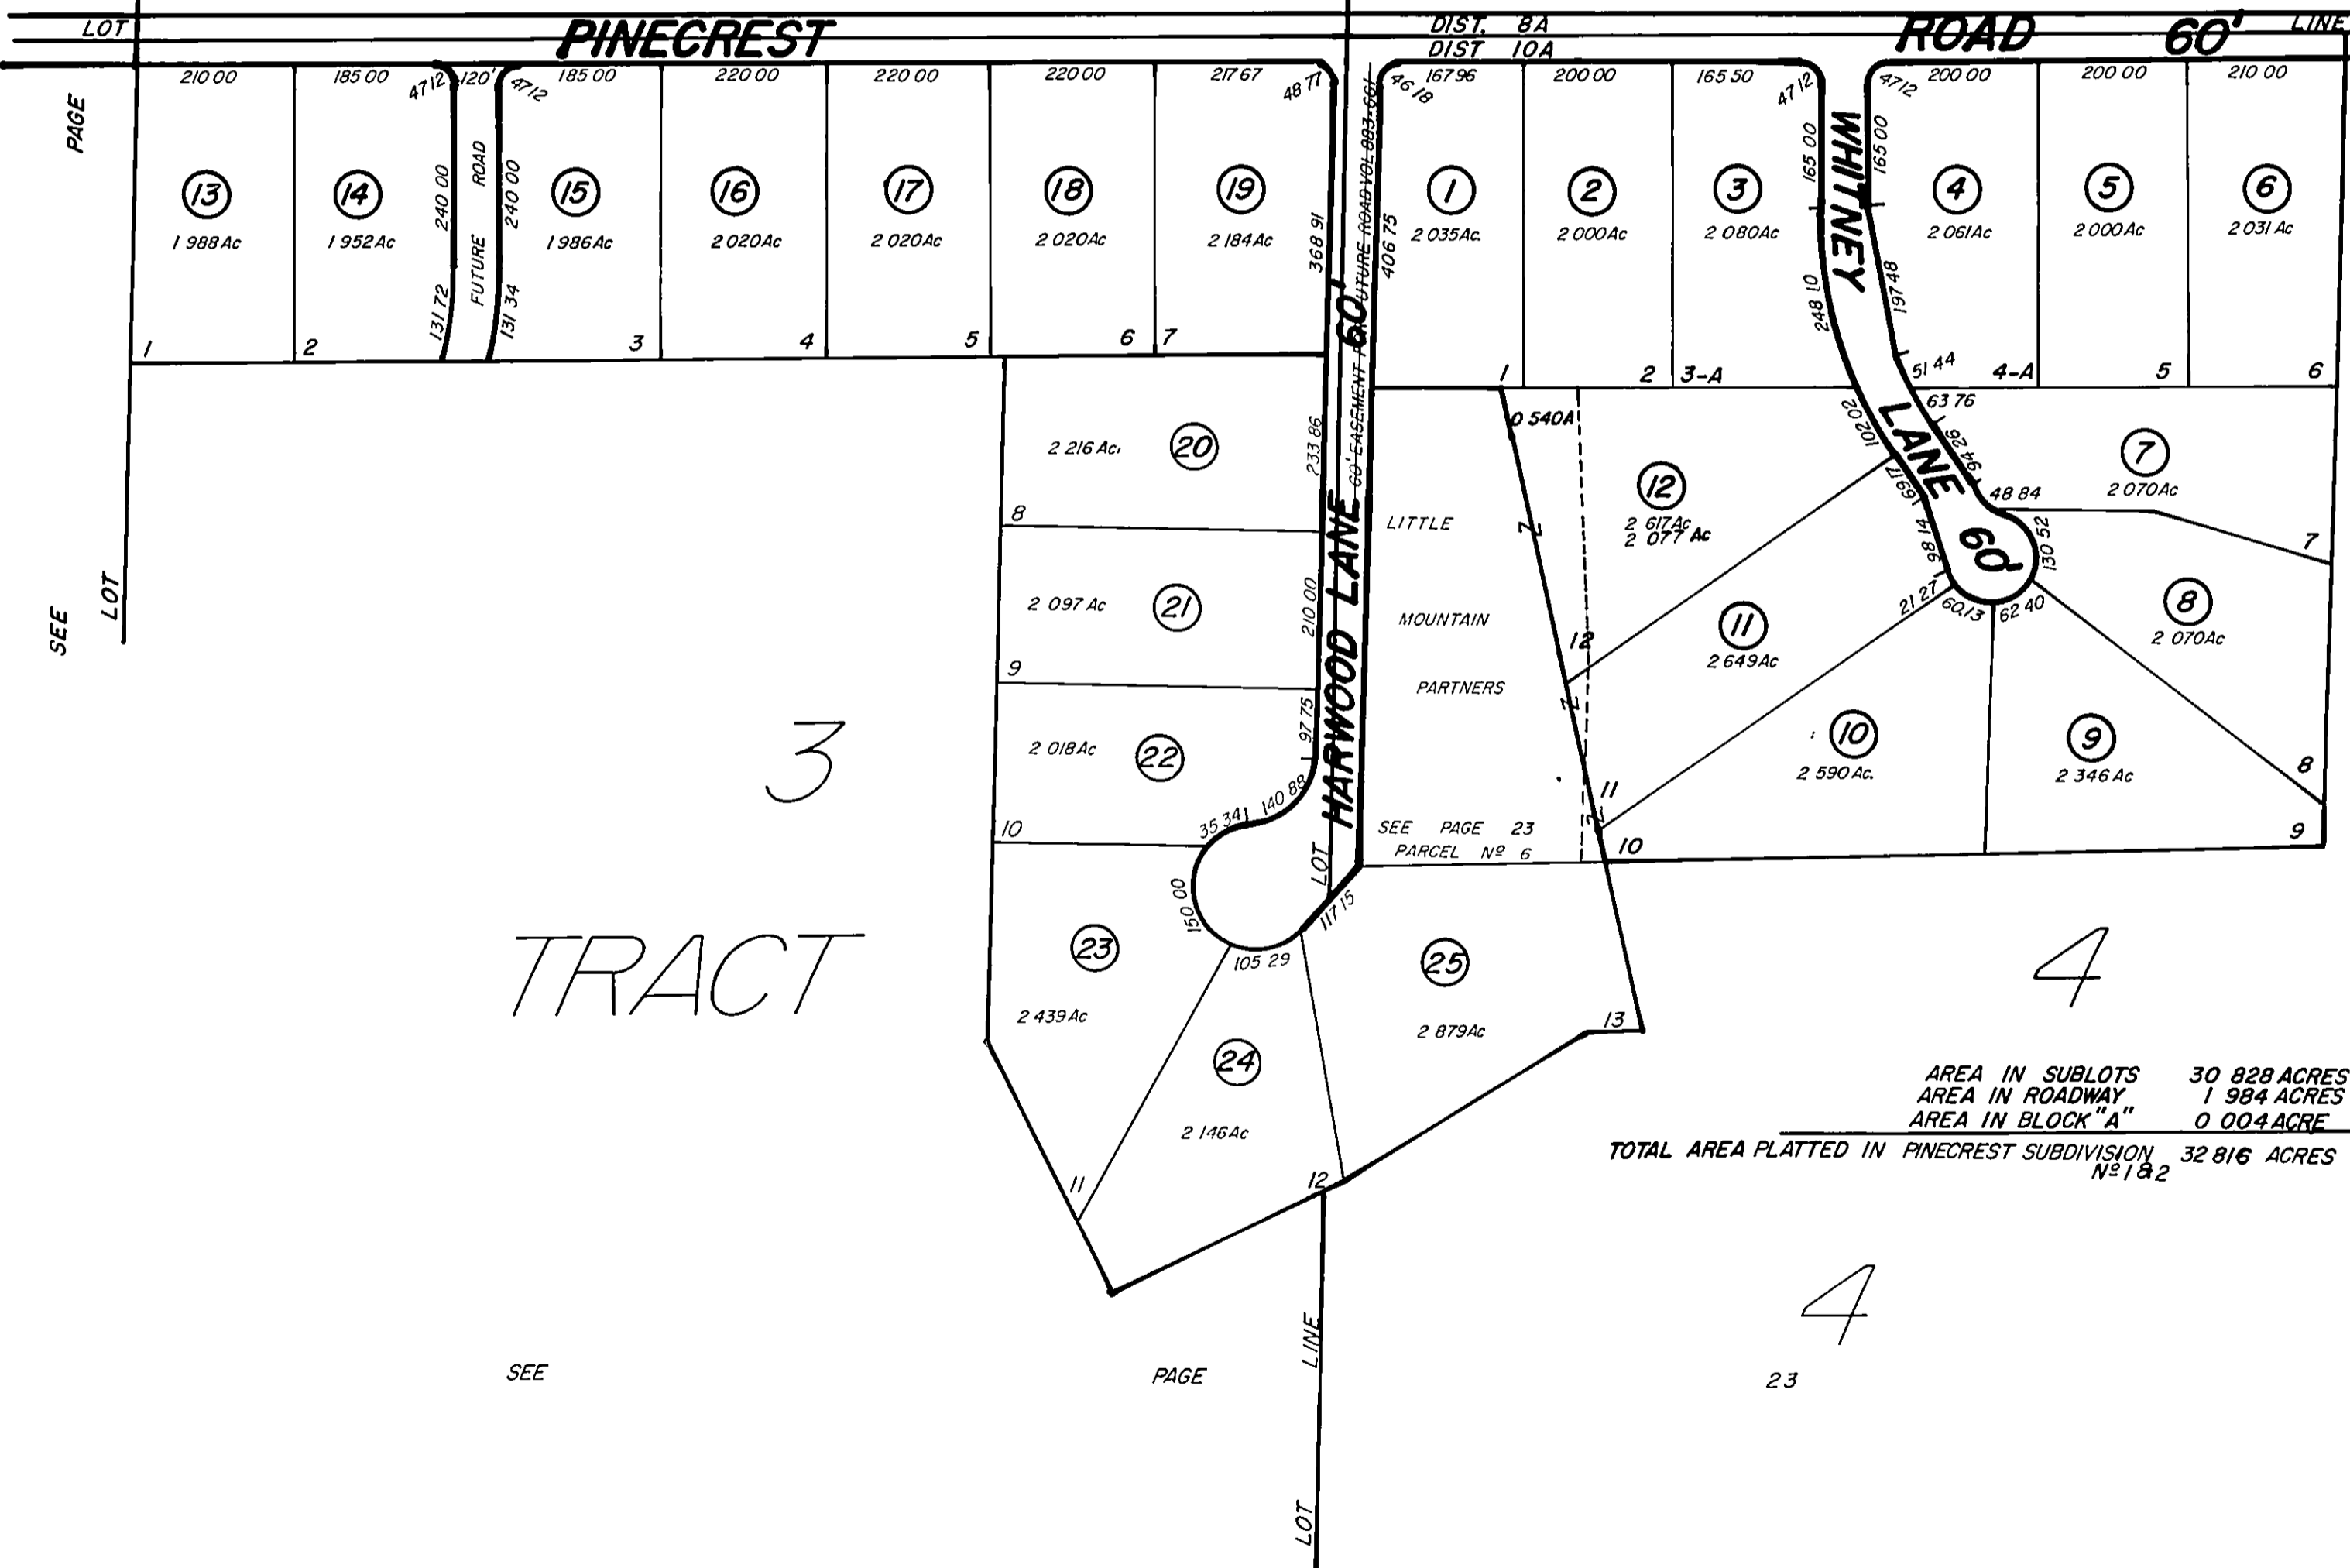

HARWOOD SUBDIVISION No 1,2

BEING A PART OF ORIGINAL CONCORD TOWNSHIP
LOT 3, TRACT 4 IN THE TOWNSHIP OF CONCORD

LAKE COUNTY, OHIO

RECORDED IN VOL 2 PAGE 27 7-1-83 TRANSFERRED 7-1-83
SUBLOTS 1 THRU 7
RECORDED IN VOL 4 PAGE 14 1-24-85 TRANSFERRED 1-24-85
SUBLOTS 8 THRU 13

AREA IN SUBLOTS 13795 Ac
AREA IN PINECREST ROAD 0 041 Ac
AREA IN HARWOOD LANE 2 000 Ac
TOTAL AREA PLATTED 15 836 Ac
HARWOOD SUBDIVISION No 2
SEE

AREA IN PINECREST 1109 ACRES
AREA IN BLOCK "A" 0 005 ACRE
AREA IN SUBLOTS 14 170 ACRES
TOTAL AREA PLATTED IN HARWOOD SUBDIVISION No 1 15 284 ACRES PAGE

PINECREST SUBDIVISION No 1 & 2

BEING A PART OF ORIGINAL CONCORD TOWNSHIP
LOT 4, TRACT 4 IN THE TOWNSHIP OF CONCORD

LAKE COUNTY, OHIO

RECORDED IN VOL 1 PAGE 32 7-7-81 TRANSFERRED 7-7-81
SUBLOTS 1 THRU 6
RECORDED IN VOL 2 PAGE 7 7-20-82 TRANSFERRED 7-20-82
SUBLOTS 7 THRU 12 RESUBLOTS 3 & 4

SCALE = 1" = 200'

AREA IN SUBLOTS 30 828 ACRES
AREA IN ROADWAY 1 984 ACRES
AREA IN BLOCK "A" 0 004 ACRE
TOTAL AREA PLATTED IN PINECREST SUBDIVISION No 1 & 2 32 816 ACRES

PARCEL No	O	W	N	E	R
1	ELAINE B WILLIAM O'BRIEN- 7-2-82 V 995-804	ROBERT J + CAROL LANE V 106-185 11-21-87 KEVIN A FARRELL V 682-266 11-24-82	MICHAEL A + JUDITH A HORTON 97003717 10-15-97		
2	FRANK M + SUSAN A DEMETER 7-10-81 V 886-679	BRETT W + MICHELE BAIRD 200024056 8-16-2000 2004032746 7-1-02			
3	RICK O + ELLEN DECHTT + BAUER 4-4-81 V 883-162 990047295	ANNA + GARY MCGRAW V 23-31 11-13-83			
4	GARY B + SUSAN M TERRY 9-13-82 V 897-991	MICHAEL J + SUSAN D LERNER 8-31-99			
5	MARGARET M MILBURN 7-20-82V896-136 5-1-85 V 141-873	GARY + RITA GUENTHER V 473-670 11-2-88			
6	FRANK W + HARY L ZALAR V 98-122 10-2-89 V 152 902 6 27 85	JERRY + RITA GUENTHER V 473-670 11-2-88			
7	PINECREST PARTNERS LIT - A ANNE WYLLIE V 152-301 6-27-85	BRETT W + MICHELE BAIRD 200024056 8-16-2000 2004032746 7-1-02			
8	WILLIAM A + SUSAN A McGRATH V 172 138 3 24 85	JAMES R + BETTE LEE SR V 508-1005 11-21-88 V 550-340			
9	FRANK W + HARY L ZALAR V 98-122 10-2-89 V 152 902 6 27 85	MARY A + ANDREW A BUCHUS V 349-800 11-18-87			
10	FRANK W + HARY L ZALAR V 98-122 10-2-89 V 152 902 6 27 85	MARK M + PATRICIA A CAMIN 1-31-02			
11	FRANK W + HARY L ZALAR V 98-122 10-2-89 V 152 902 6 27 85	MARK M + PATRICIA A CAMIN 1-31-02			
12	FRANK W + HARY L ZALAR V 98-122 10-2-89 V 152 902 6 27 85	MARK M + PATRICIA A CAMIN 1-31-02			
13	FRANK W + HARY L ZALAR V 98-122 10-2-89 V 152 902 6 27 85	MARK M + PATRICIA A CAMIN 1-31-02			
14	FRANK W + HARY L ZALAR V 98-122 10-2-89 V 152 902 6 27 85	MARK M + PATRICIA A CAMIN 1-31-02			
15	FRANK W + HARY L ZALAR V 98-122 10-2-89 V 152 902 6 27 85	MARK M + PATRICIA A CAMIN 1-31-02			
16	FRANK W + HARY L ZALAR V 98-122 10-2-89 V 152 902 6 27 85	MARK M + PATRICIA A CAMIN 1-31-02			
17	FRANK W + HARY L ZALAR V 98-122 10-2-89 V 152 902 6 27 85	MARK M + PATRICIA A CAMIN 1-31-02			
18	FRANK W + HARY L ZALAR V 98-122 10-2-89 V 152 902 6 27 85	MARK M + PATRICIA A CAMIN 1-31-02			
19	FRANK W + HARY L ZALAR V 98-122 10-2-89 V 152 902 6 27 85	MARK M + PATRICIA A CAMIN 1-31-02			
20	FRANK W + HARY L ZALAR V 98-122 10-2-89 V 152 902 6 27 85	MARK M + PATRICIA A CAMIN 1-31-02			
21	FRANK W + HARY L ZALAR V 98-122 10-2-89 V 152 902 6 27 85	MARK M + PATRICIA A CAMIN 1-31-02			
22	FRANK W + HARY L ZALAR V 98-122 10-2-89 V 152 902 6 27 85	MARK M + PATRICIA A CAMIN 1-31-02			
23	FRANK W + HARY L ZALAR V 98-122 10-2-89 V 152 902 6 27 85	MARK M + PATRICIA A CAMIN 1-31-02			
24	FRANK W + HARY L ZALAR V 98-122 10-2-89 V 152 902 6 27 85	MARK M + PATRICIA A CAMIN 1-31-02			
25	FRANK W + HARY L ZALAR V 98-122 10-2-89 V 152 902 6 27 85	MARK M + PATRICIA A CAMIN 1-31-02			
26					
27					
28					
29					
30					
31					
32					
33					
34					
35					
36					
37					
38					
39					
40					
41					
42					
43					
44					
45					
46					
47					
48					
49					
50					
51					
52					
53					
54					
55					
56					
57					
58					
59					
60					
61					
62					
63					
64					
65					
66					
67					
68					
69					
70					
71					
72					
73					
74					
75					
76					
77					
78					
79					
80					
81					
82					
83					
84					
85					
86					
87					
88					
89					
90					
91					
92					
93					
94					
95					
96					
97					
98					
99					
100