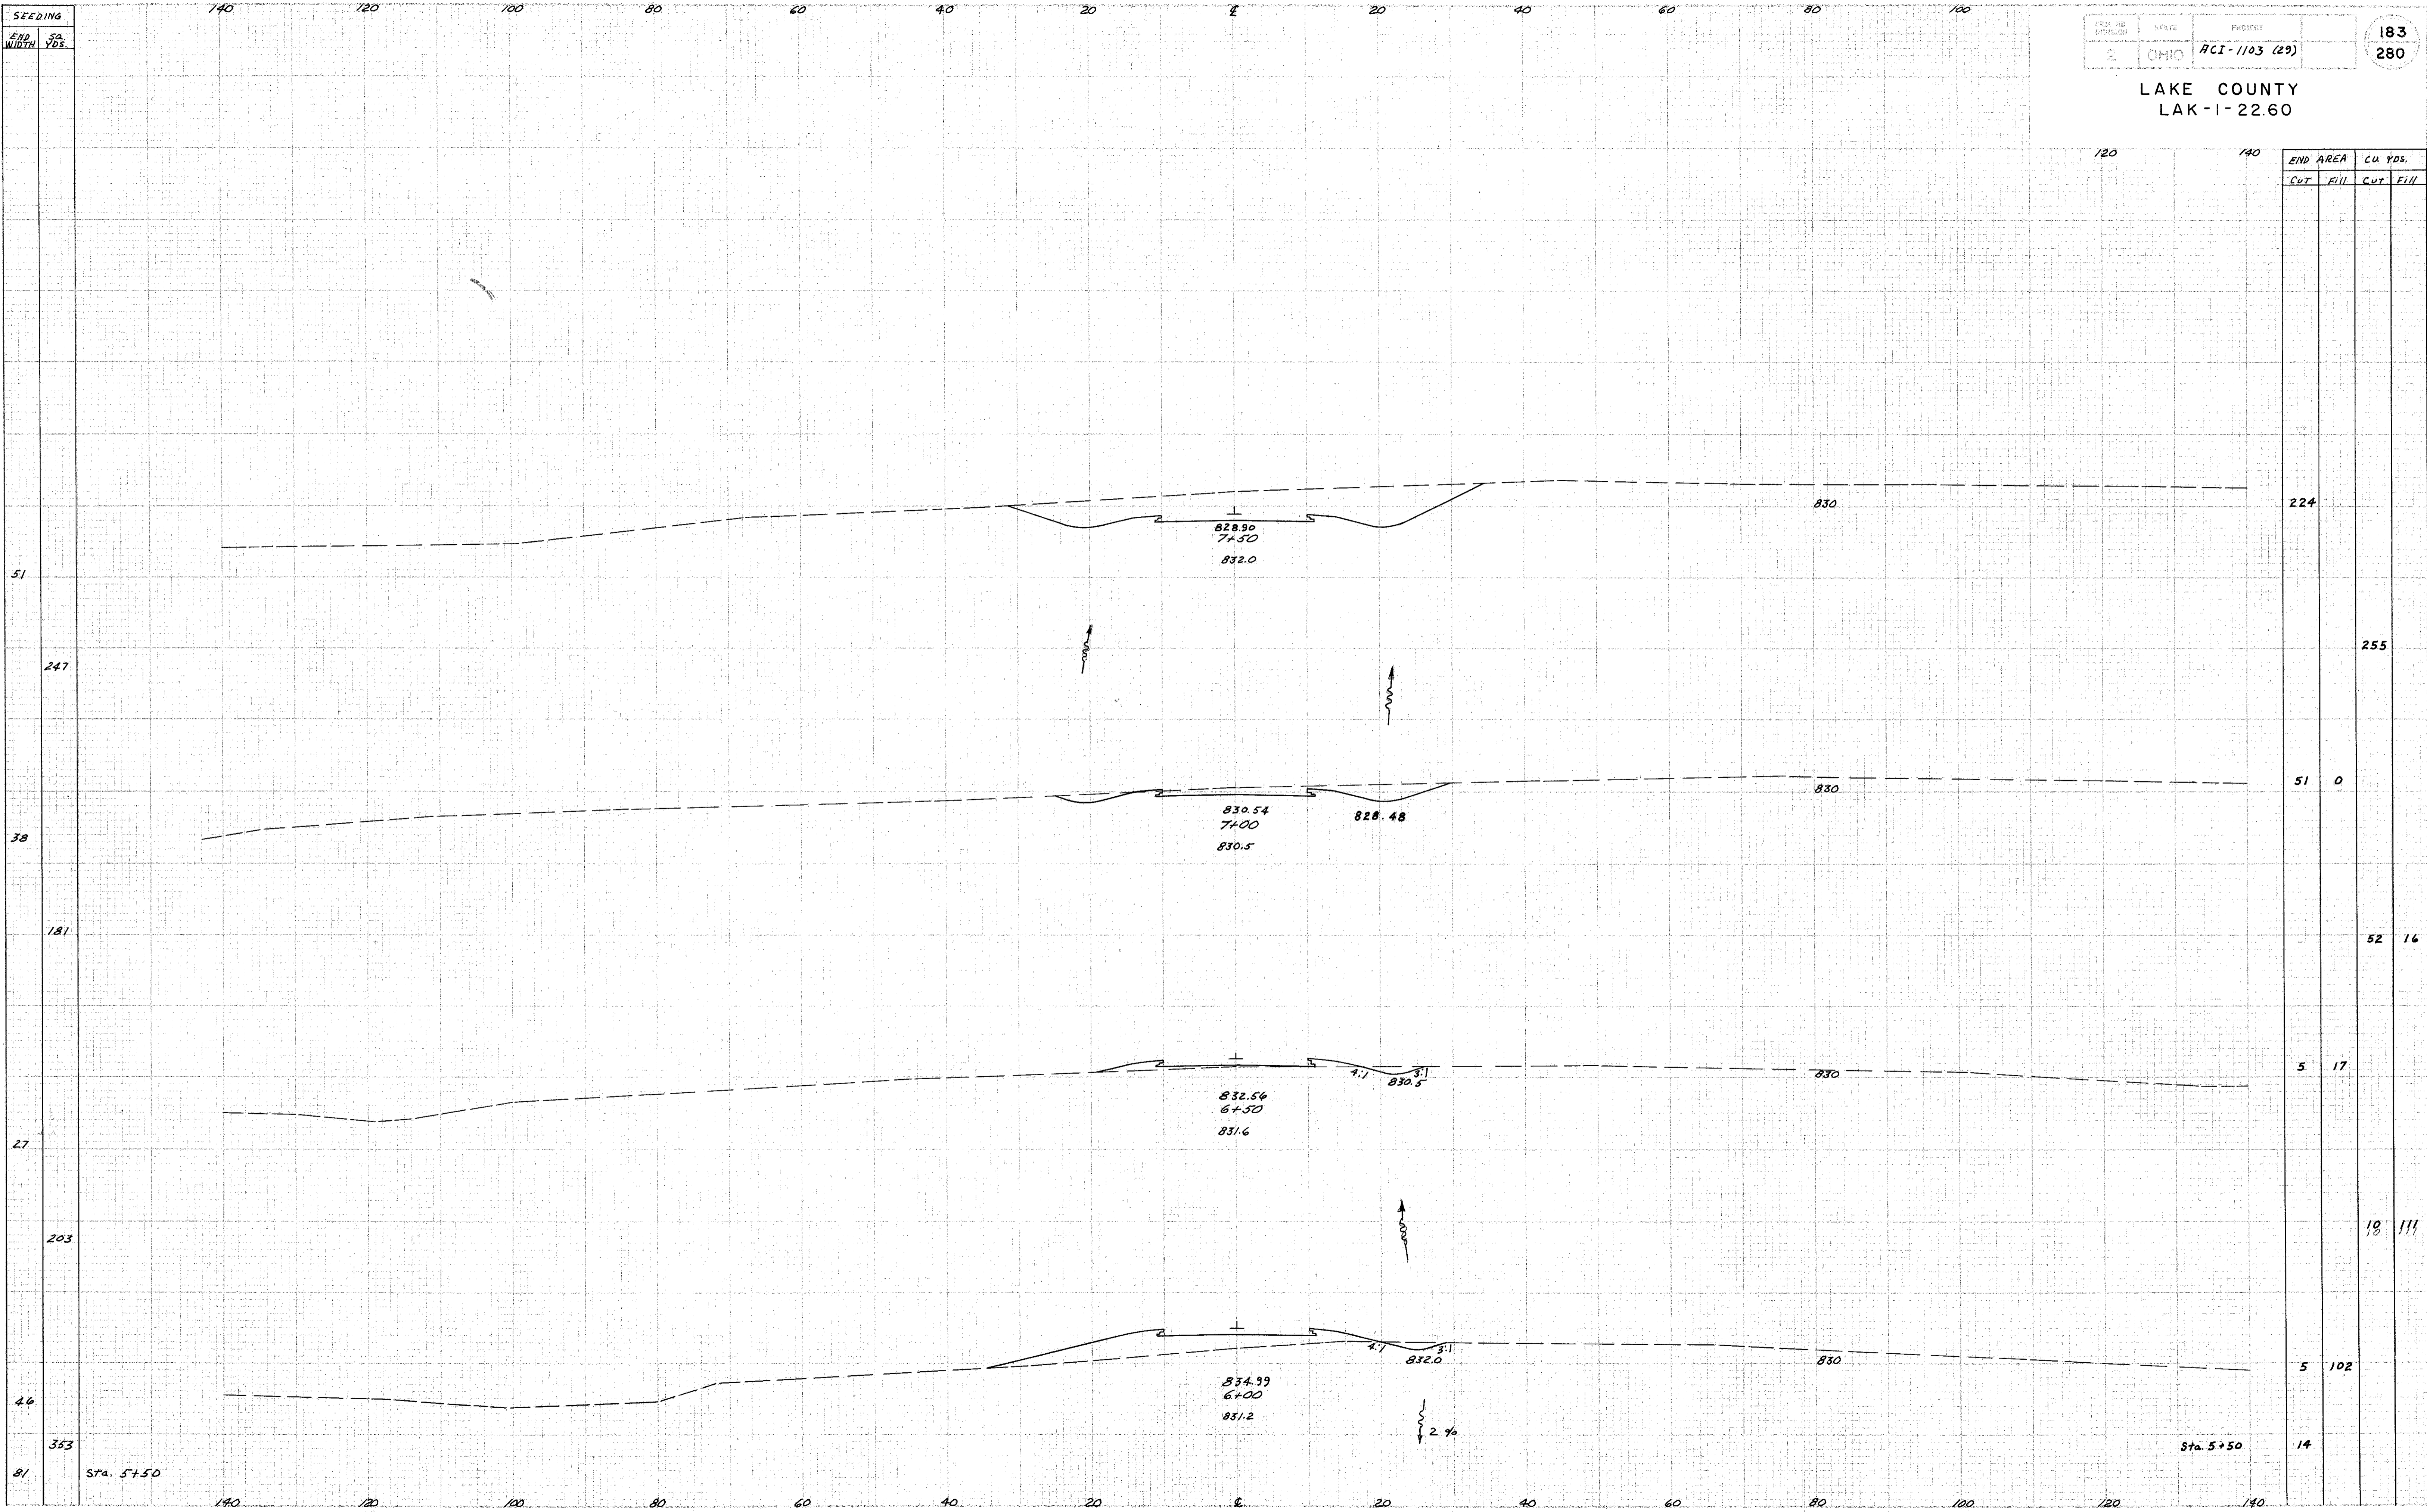

LAKE COUNTY
LAK-1-22.60

Above Road 5-21-58
✓ 1.5 5-21-58