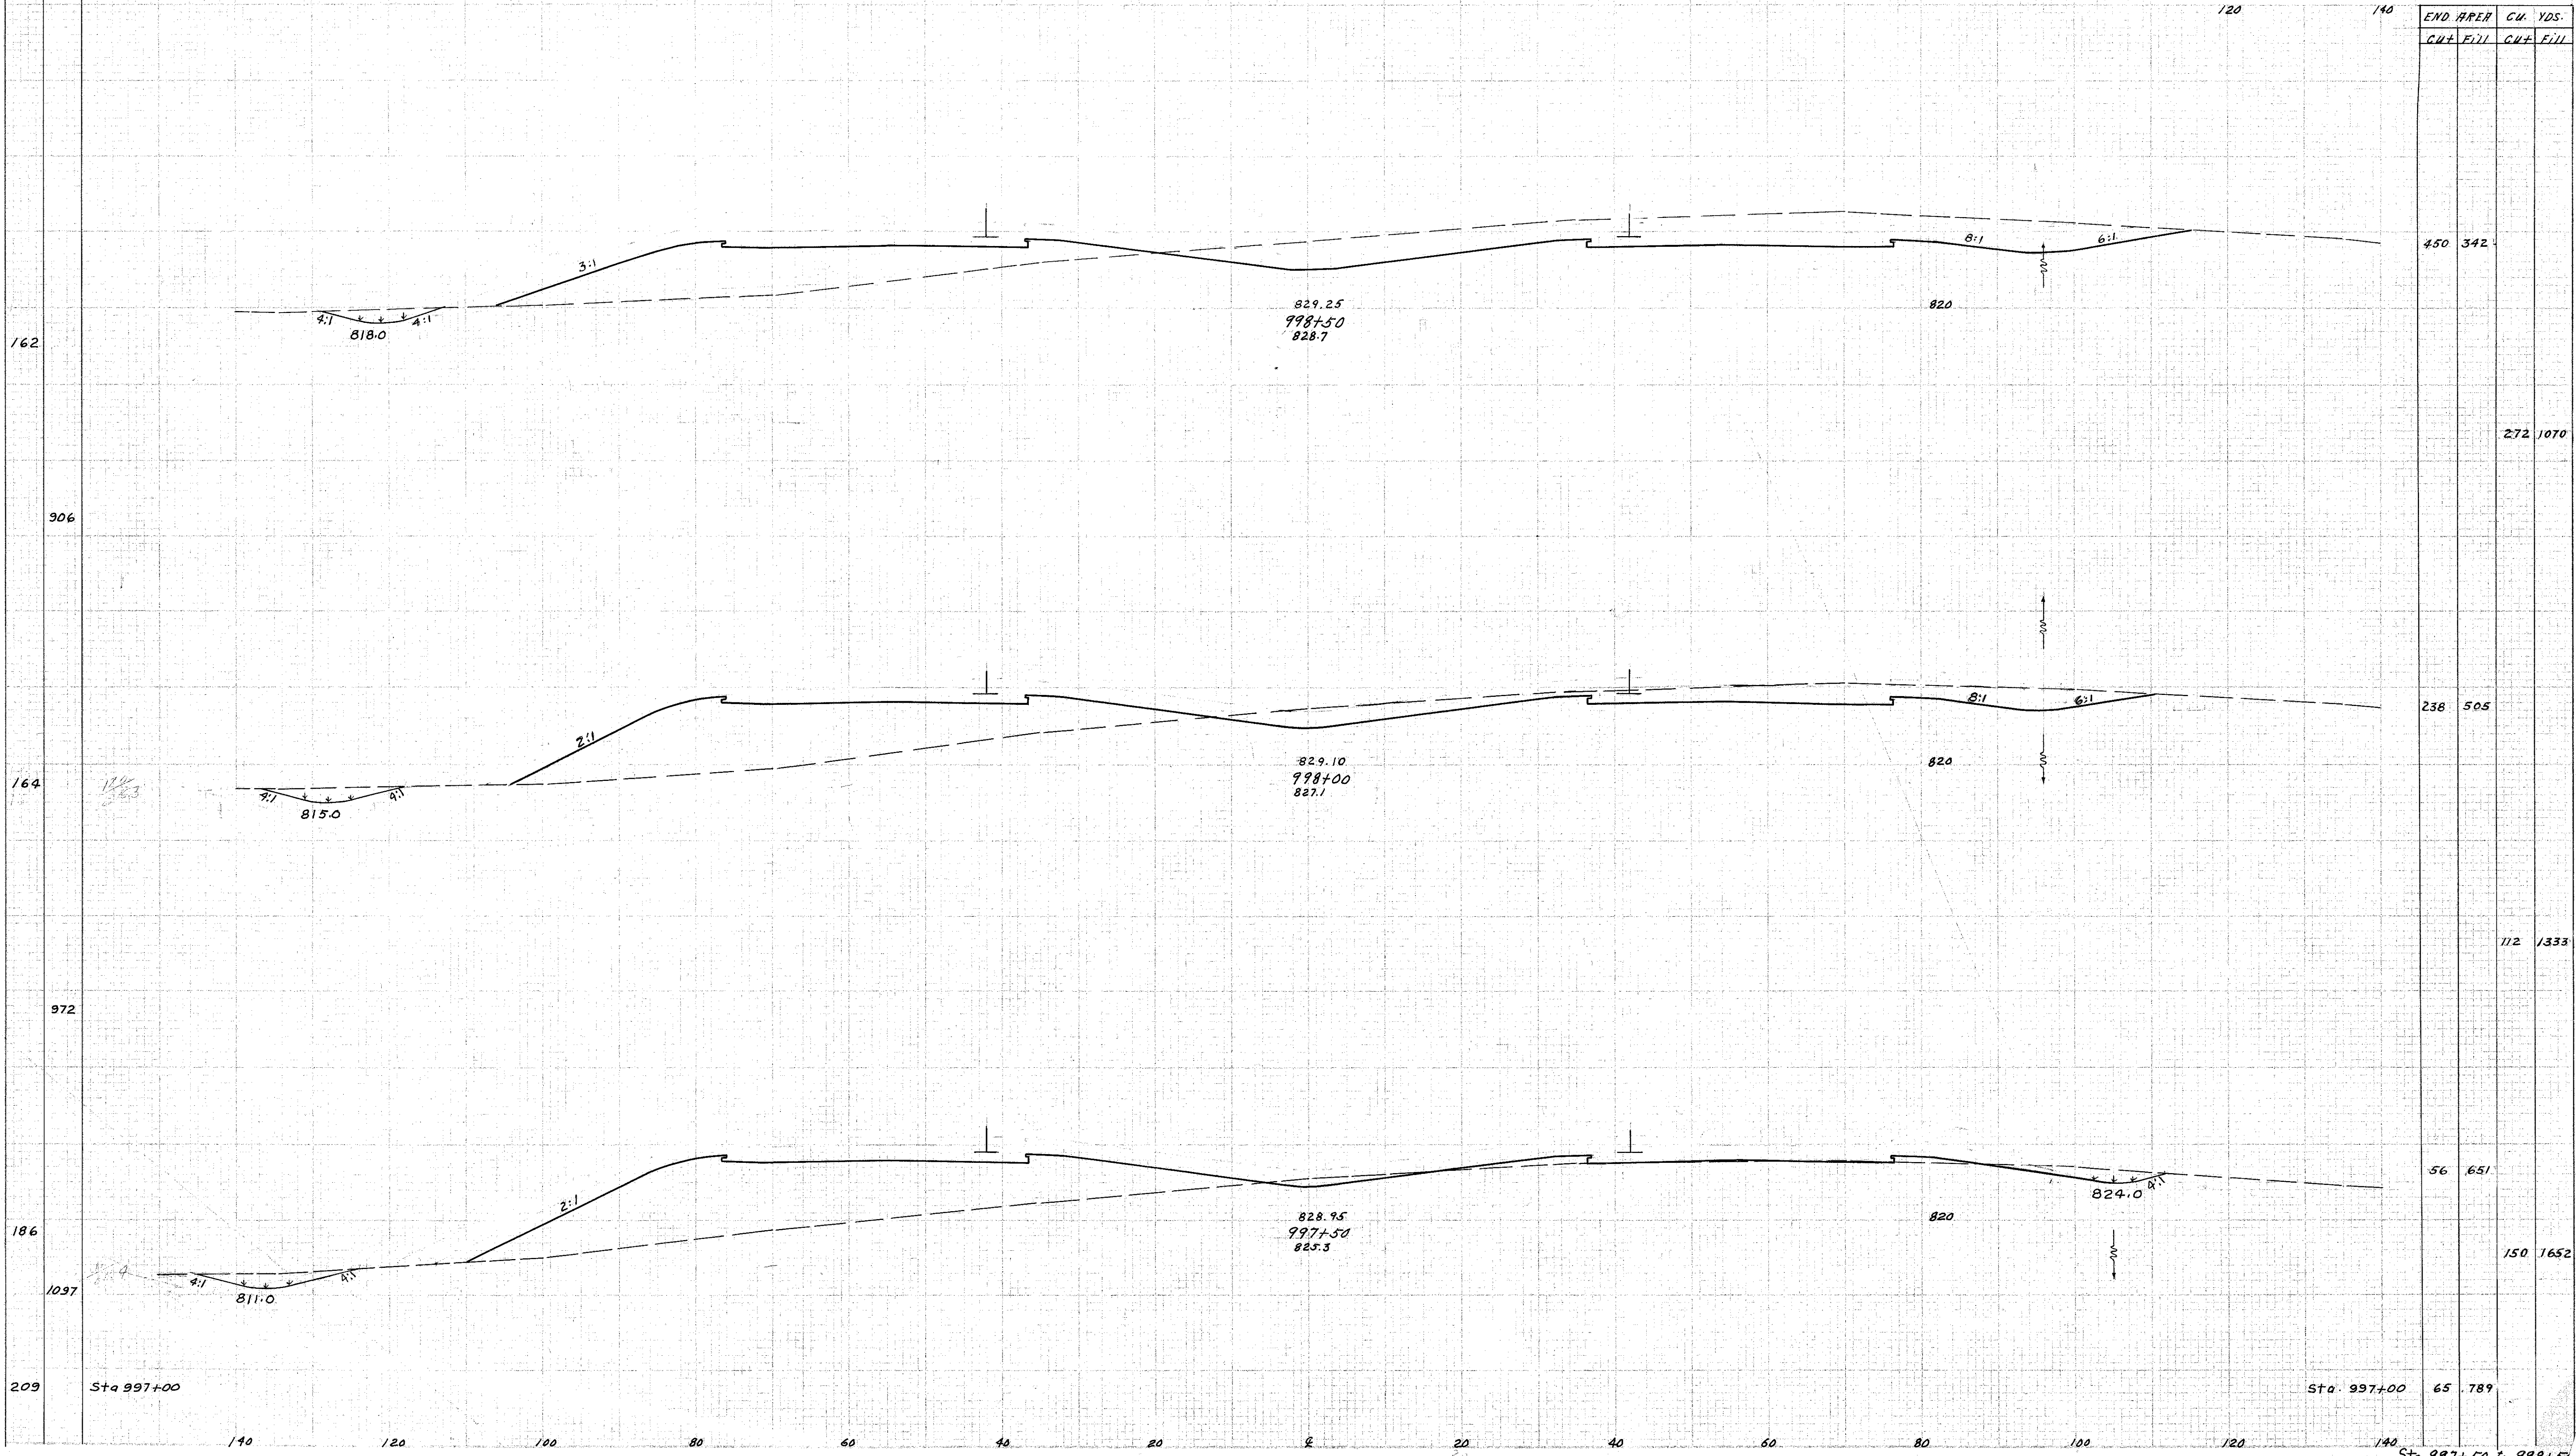

SEEDING 140 120 100 80 60 40 20 0 20 40 60 80 100

LAKE COUNTY
LAK-1-2260

11/25/58
12/12/58