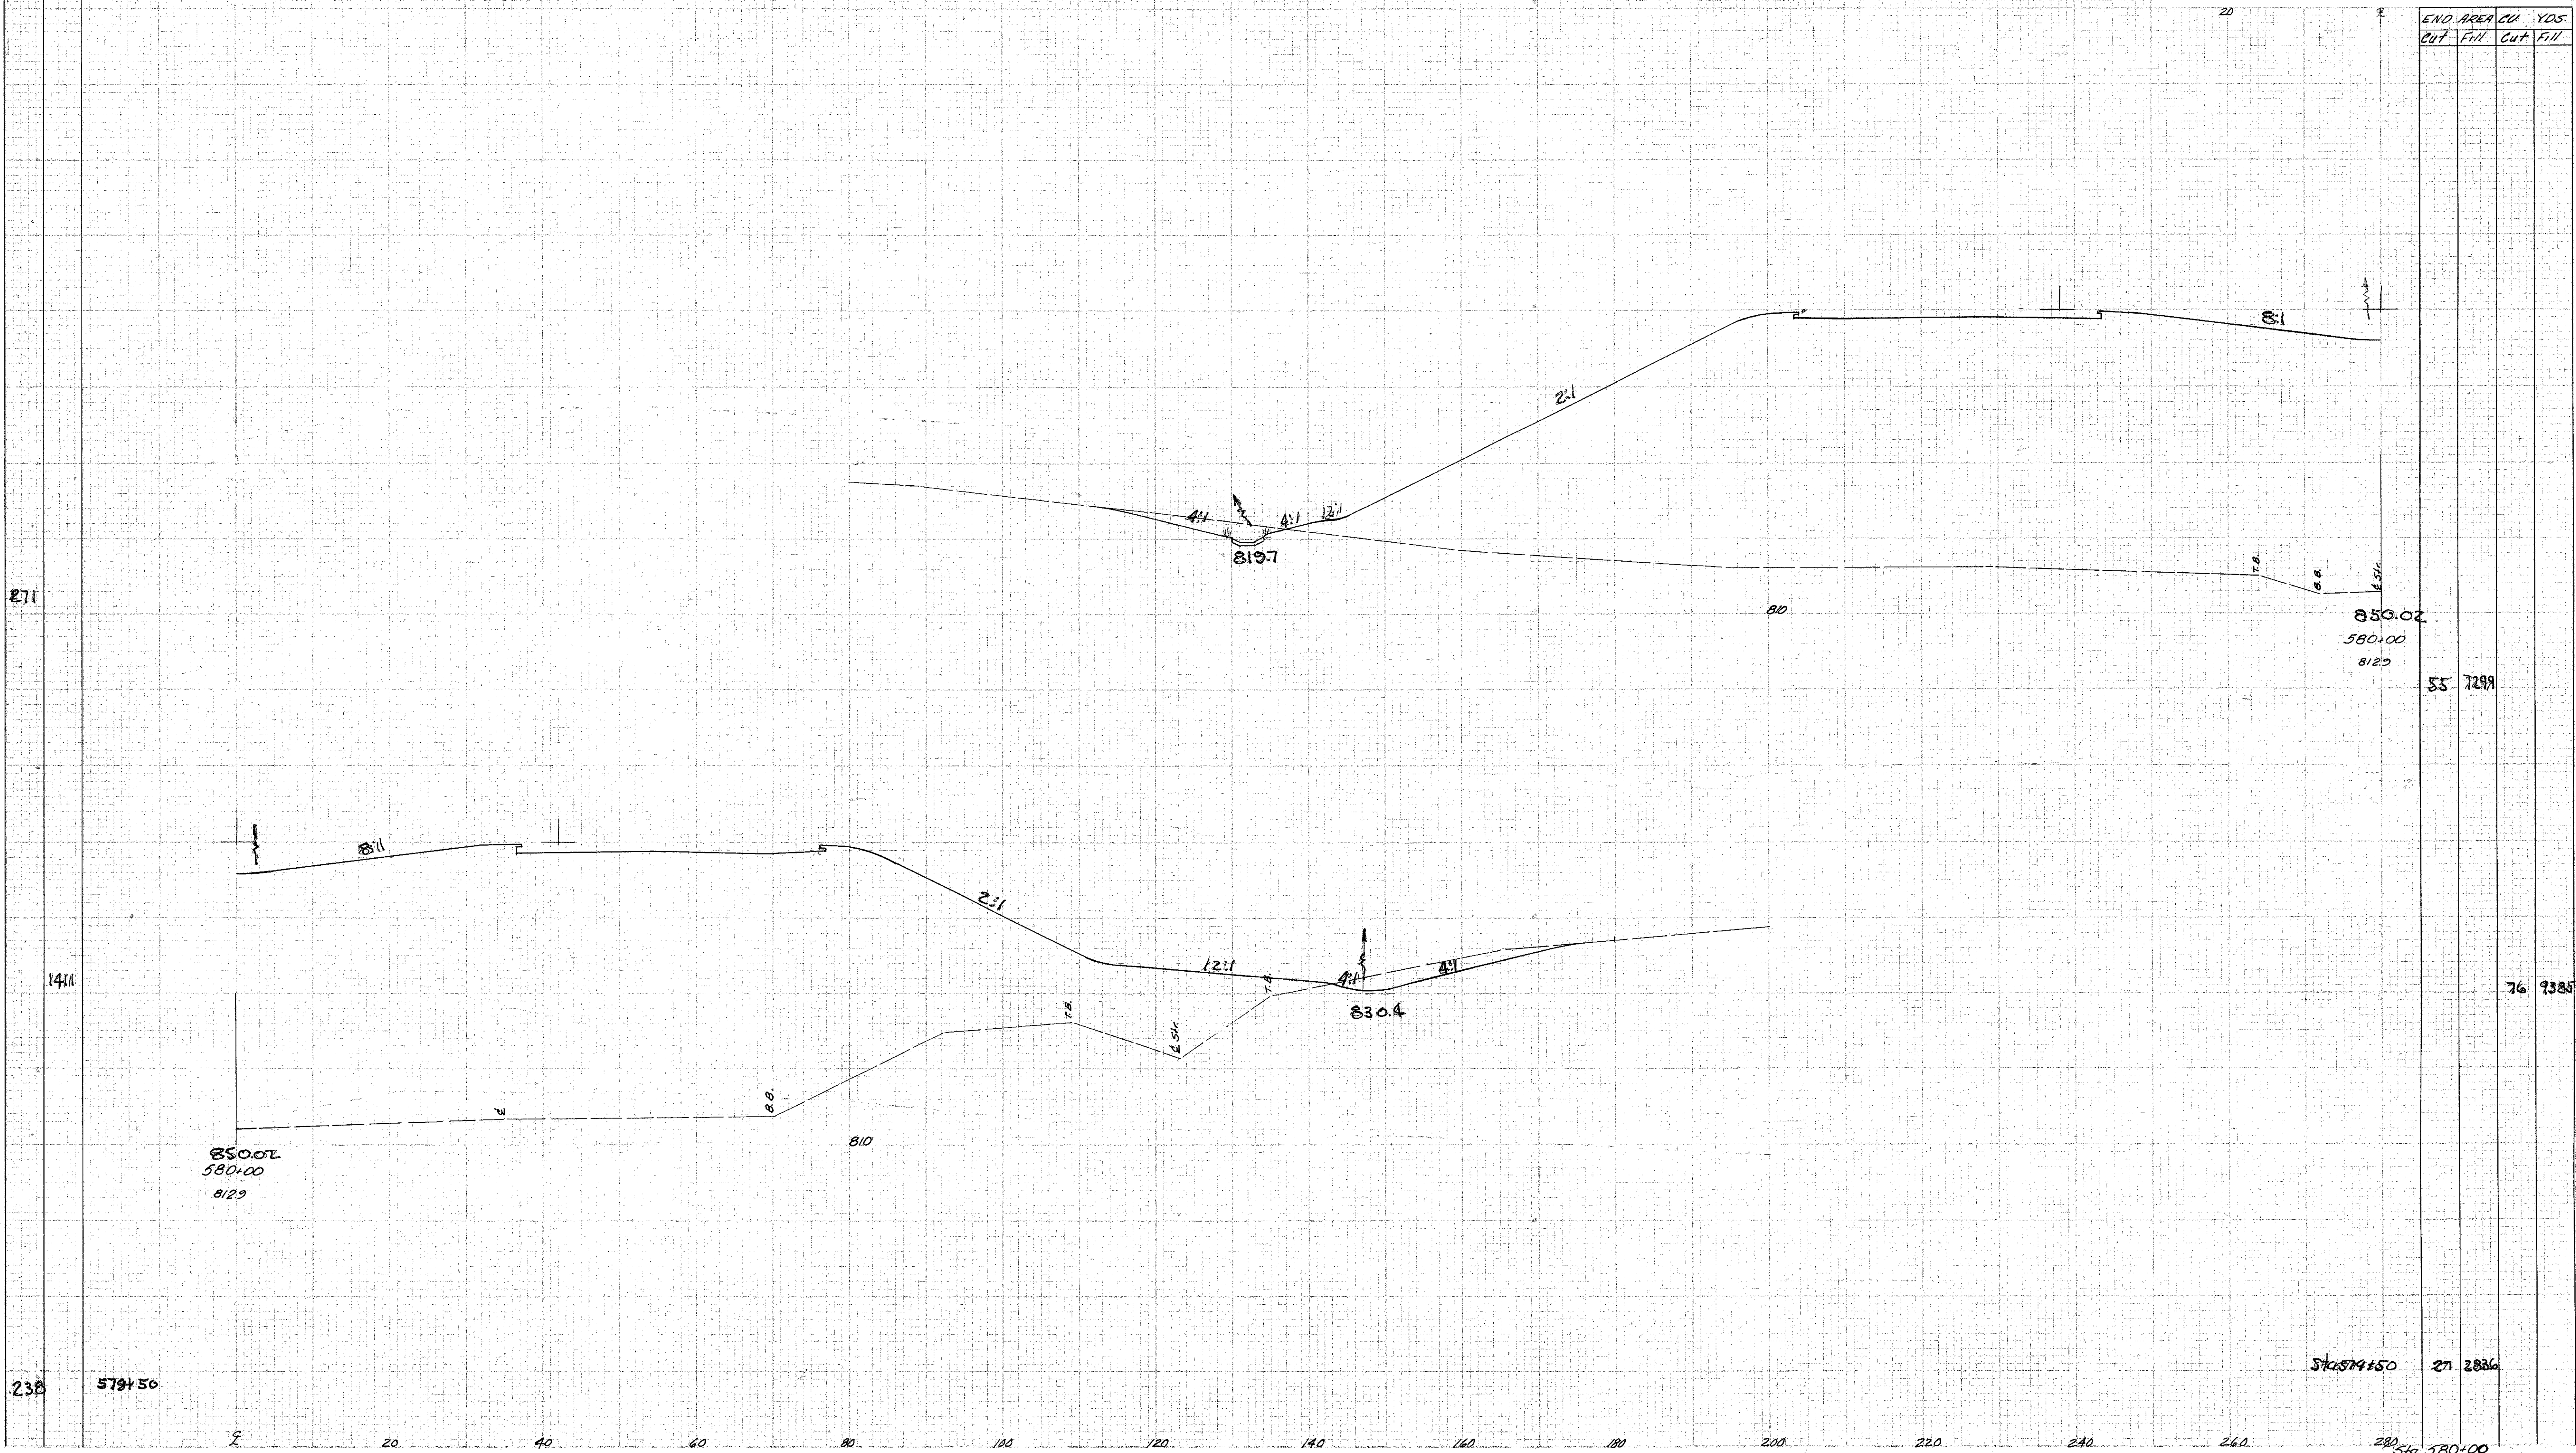

SEEDING  
FWD CA  
WERTH YRS.

2	OHIO	ACI-1103 (27)
---	------	---------------

63  
413

LAKE COUNTY  
LAK-1-16.55

ambled  
Terra  
80

R-714.13