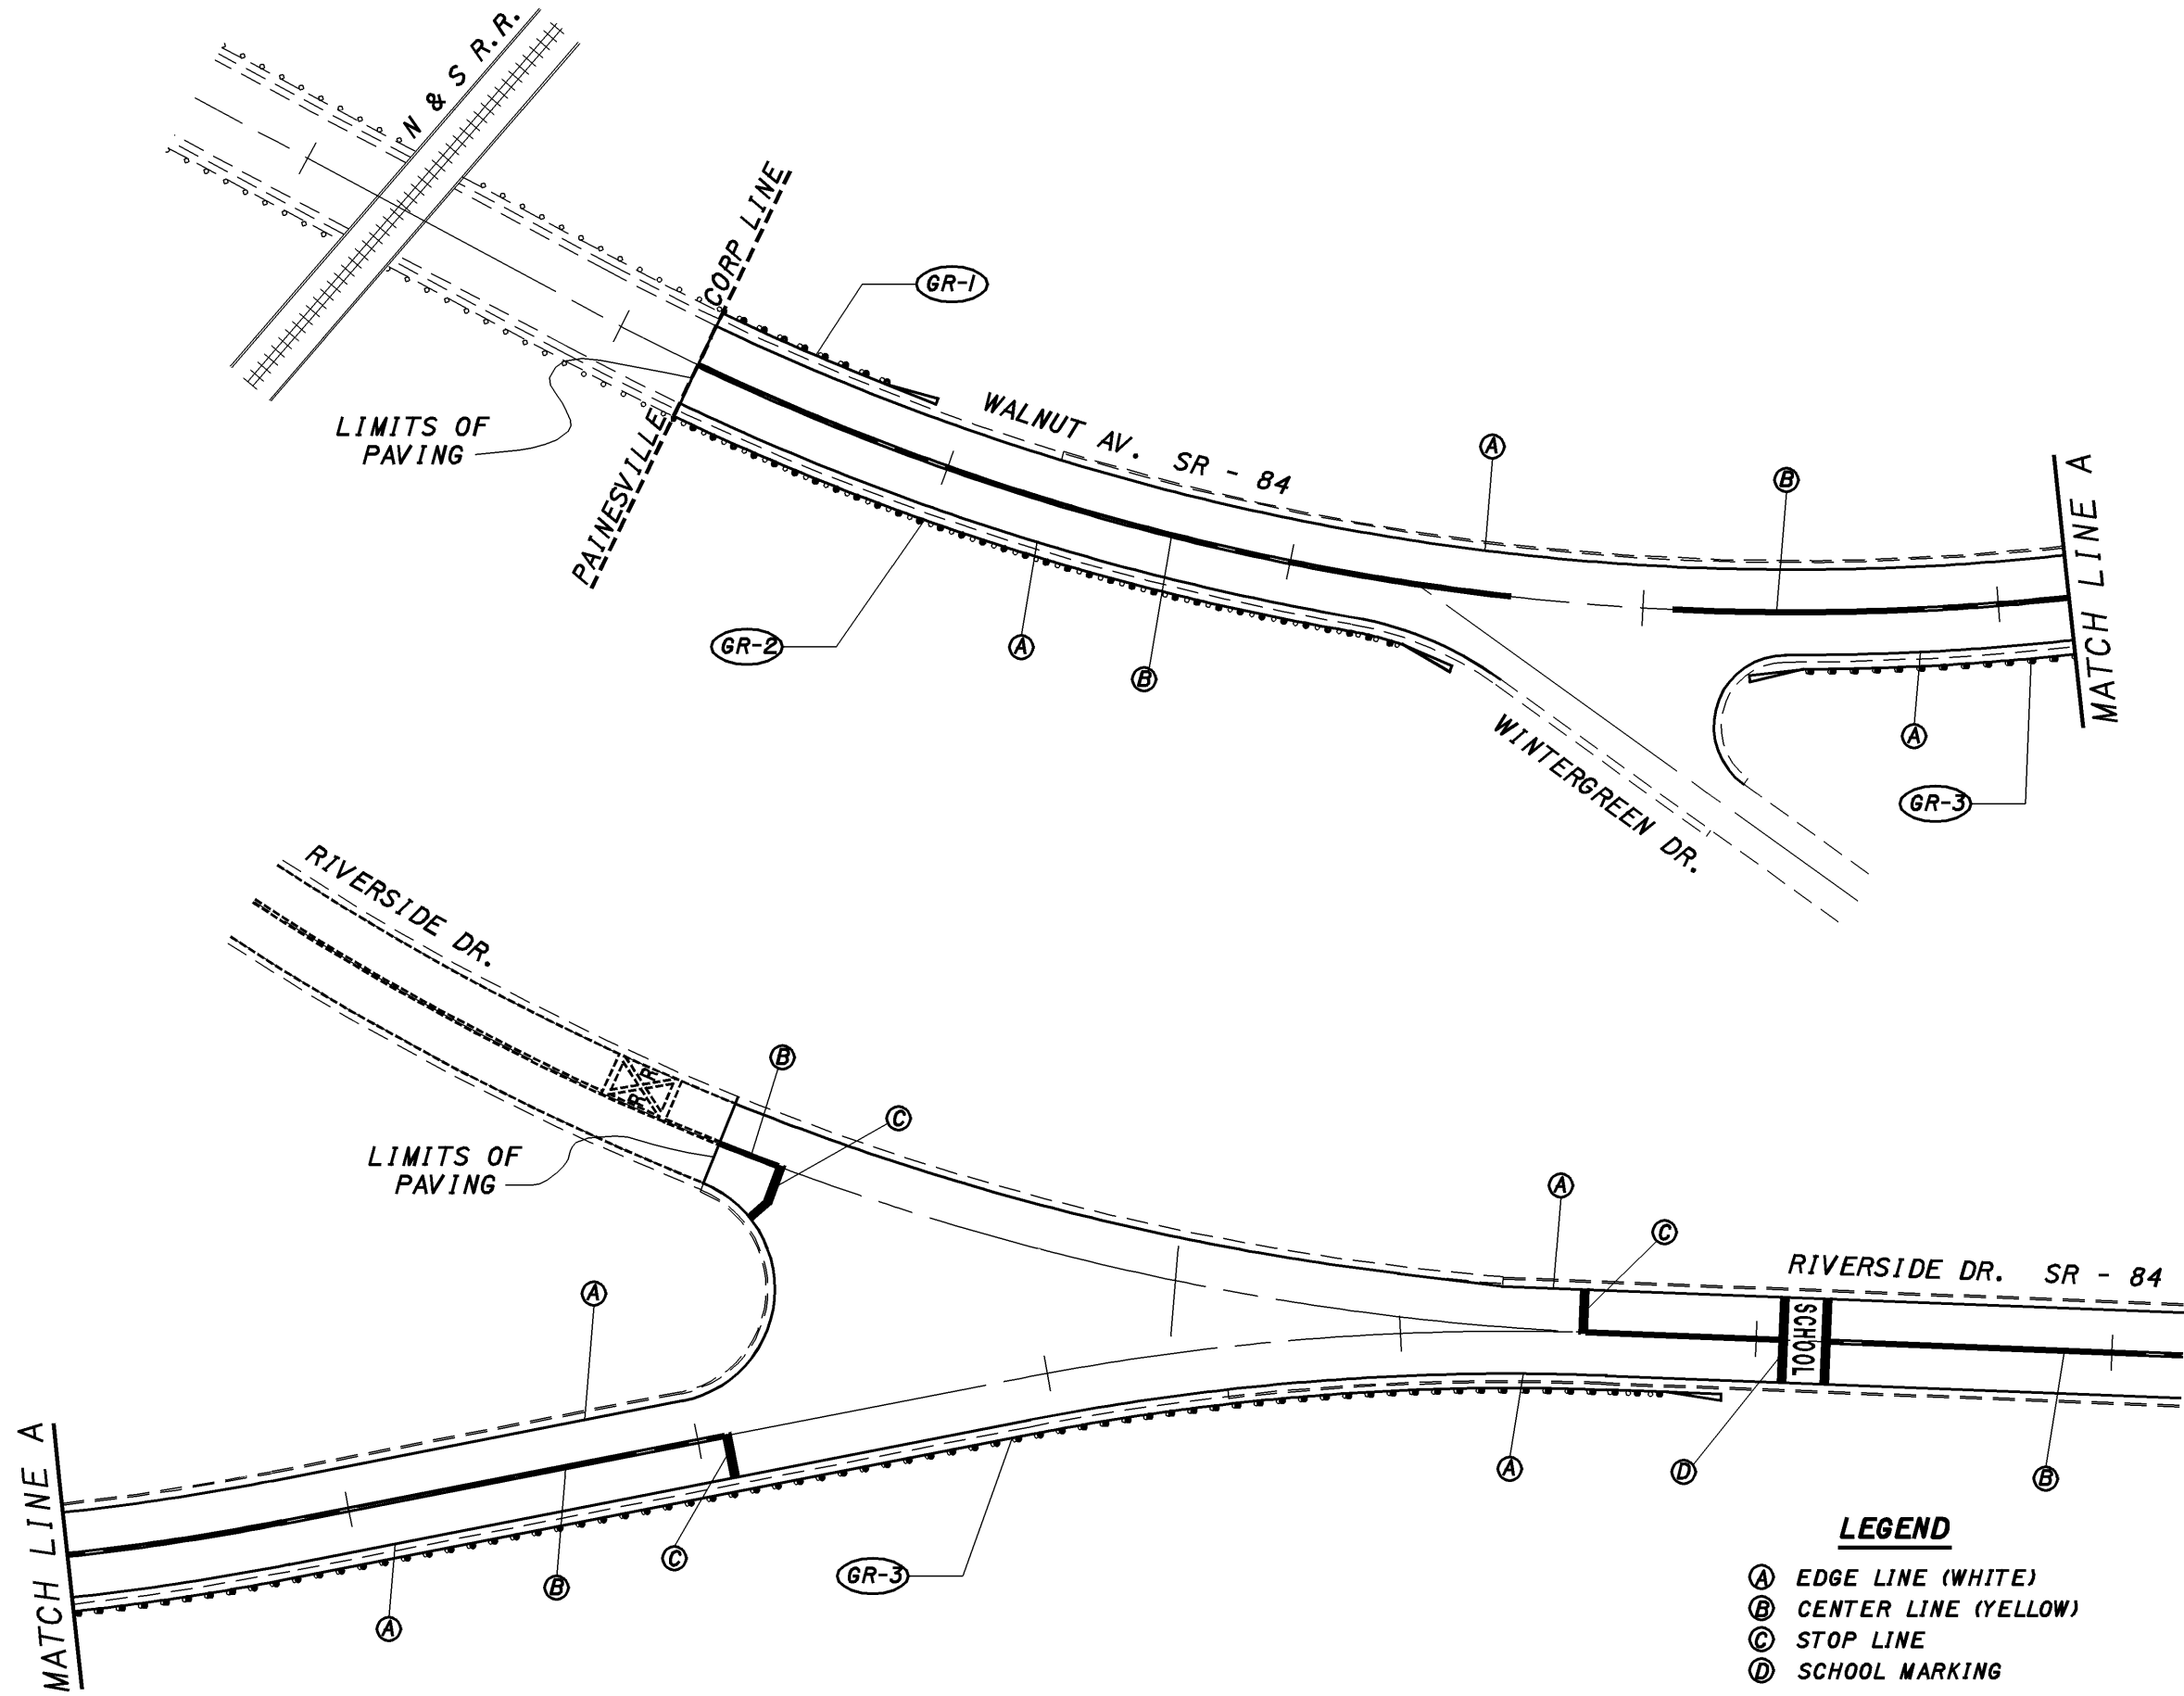

PLOTTED FROM: I:\PROJECTS\21505\21505.dwg

LEGEND

- (A) EDGE LINE (WHITE)
- (B) CENTER LINE (YELLOW)
- (C) STOP LINE
- (D) SCHOOL MARKING