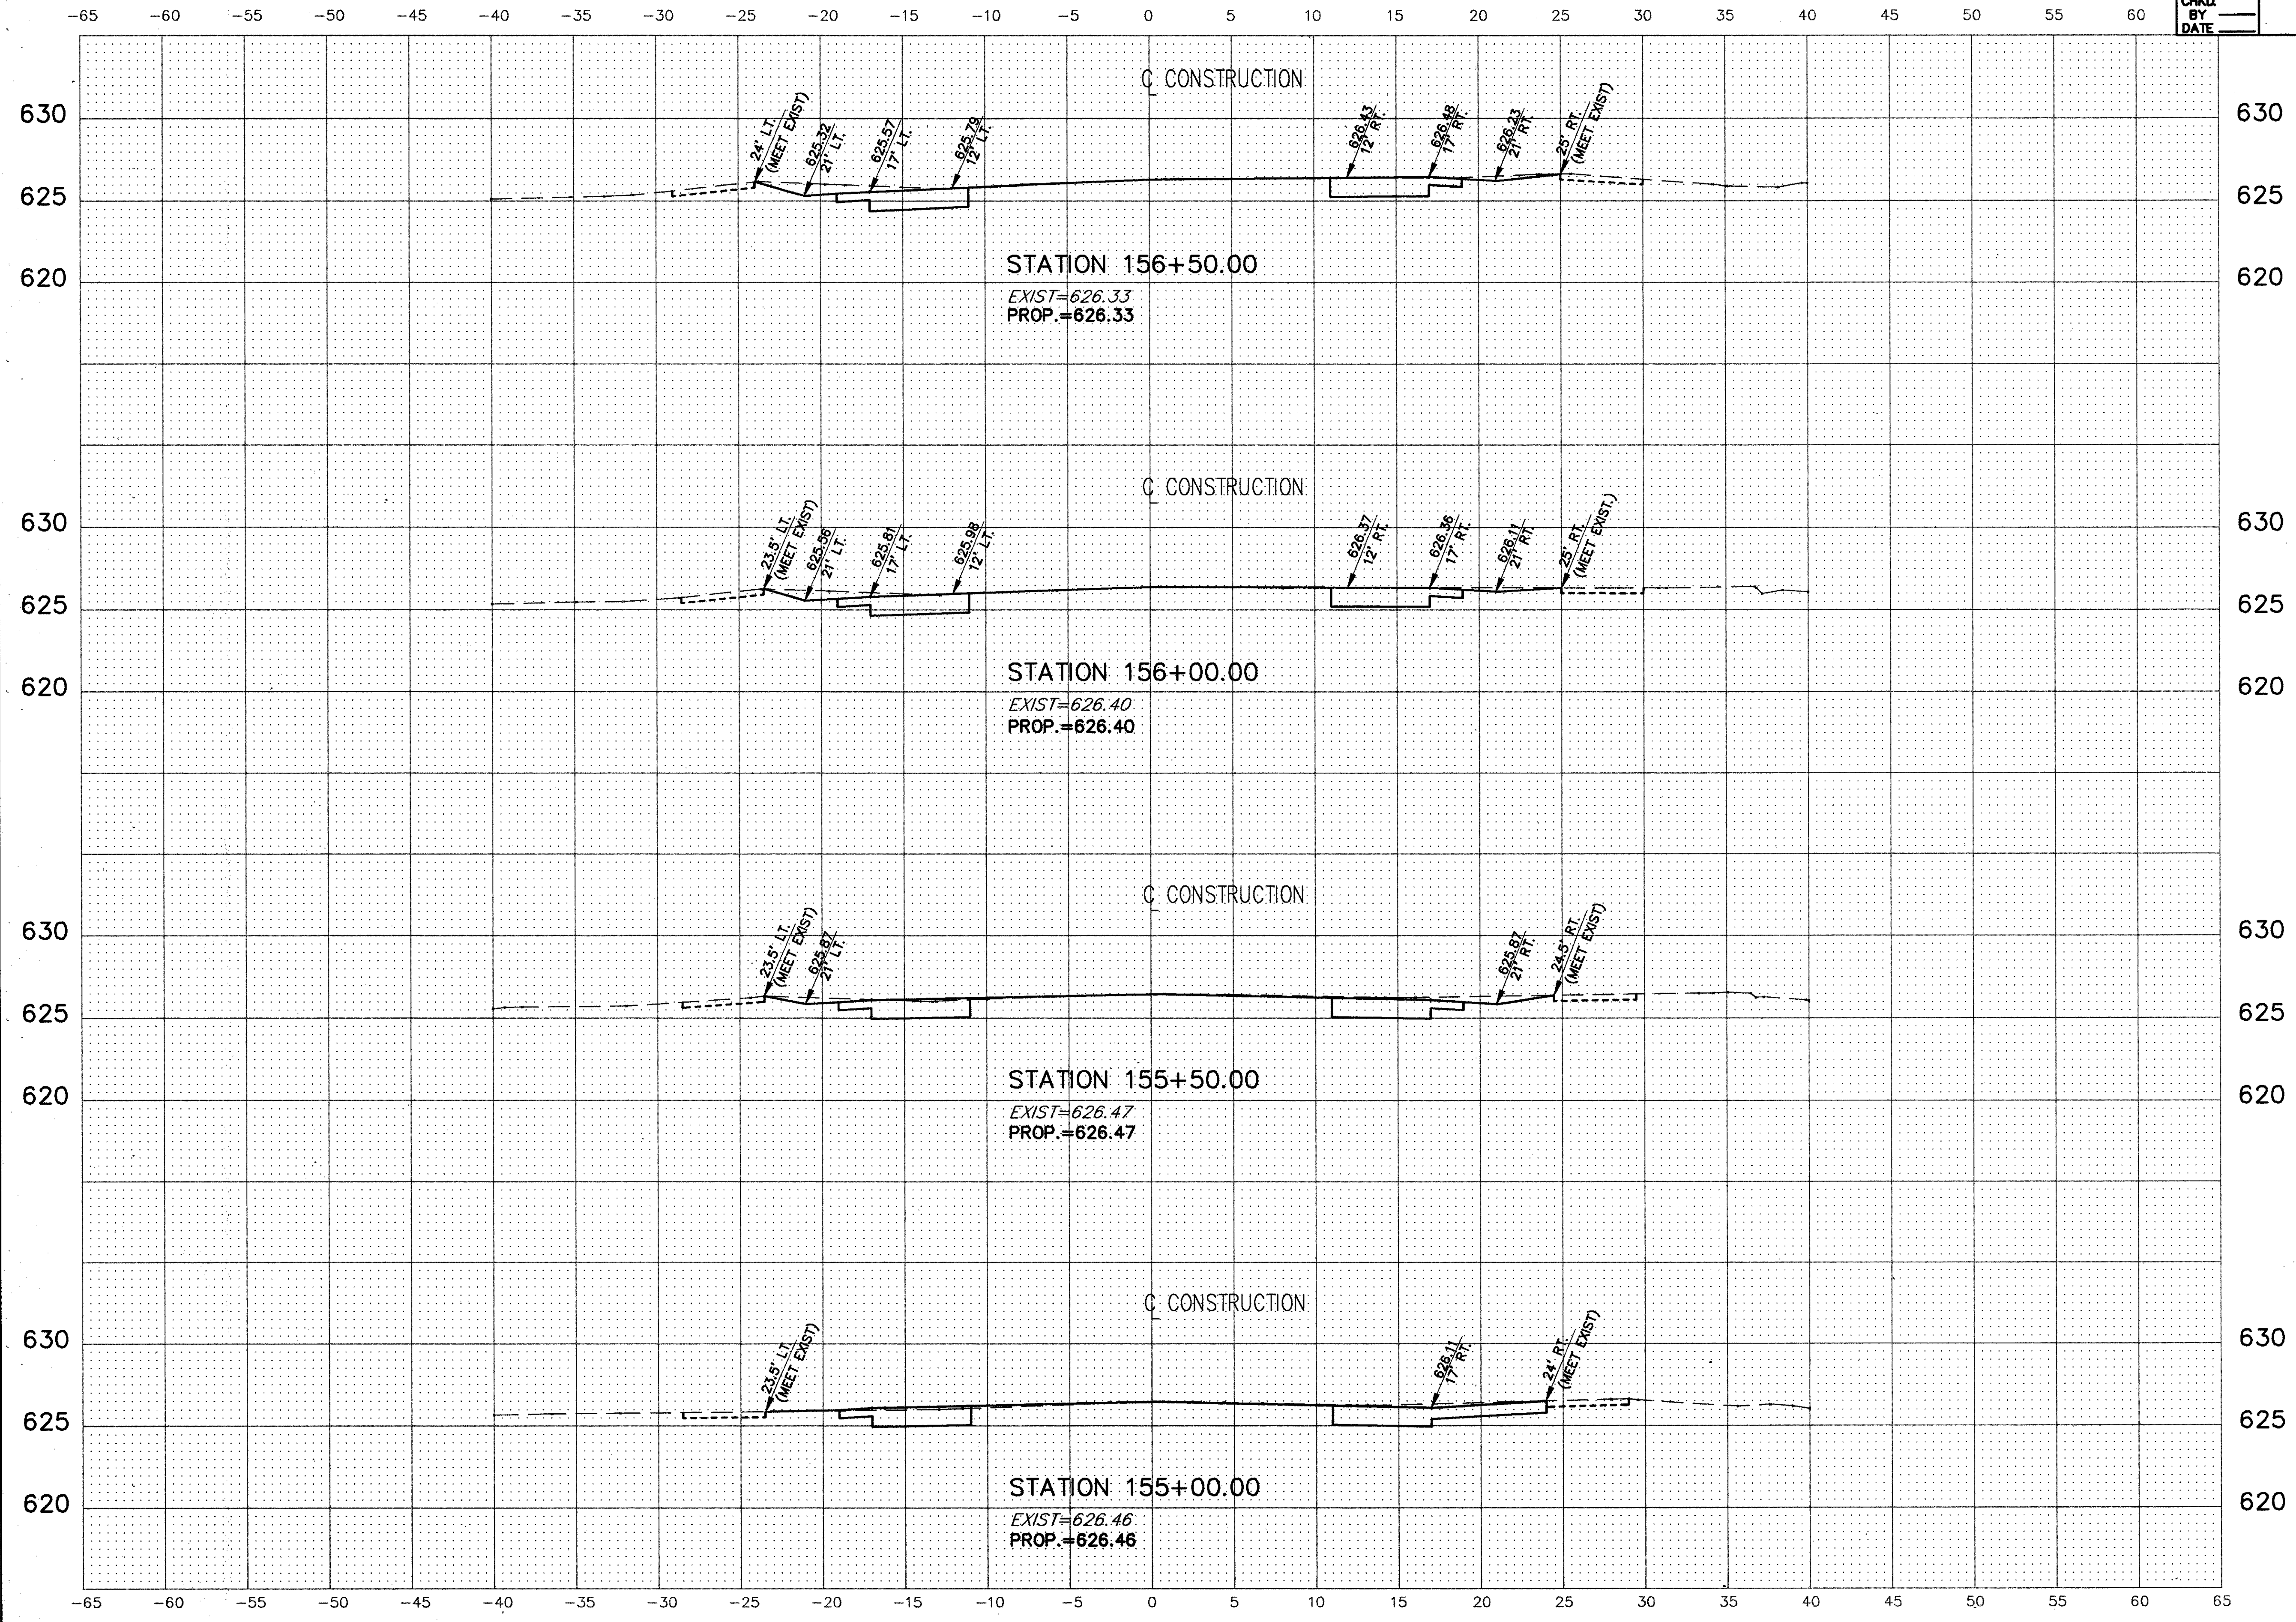

CALC. BY  
DATE  
CHKD. BY  
DATE

LAK - 283 - 6.79

OHIO  
FHWA REGION 5  
41  
58

192479 WK150MG PLOT1-5