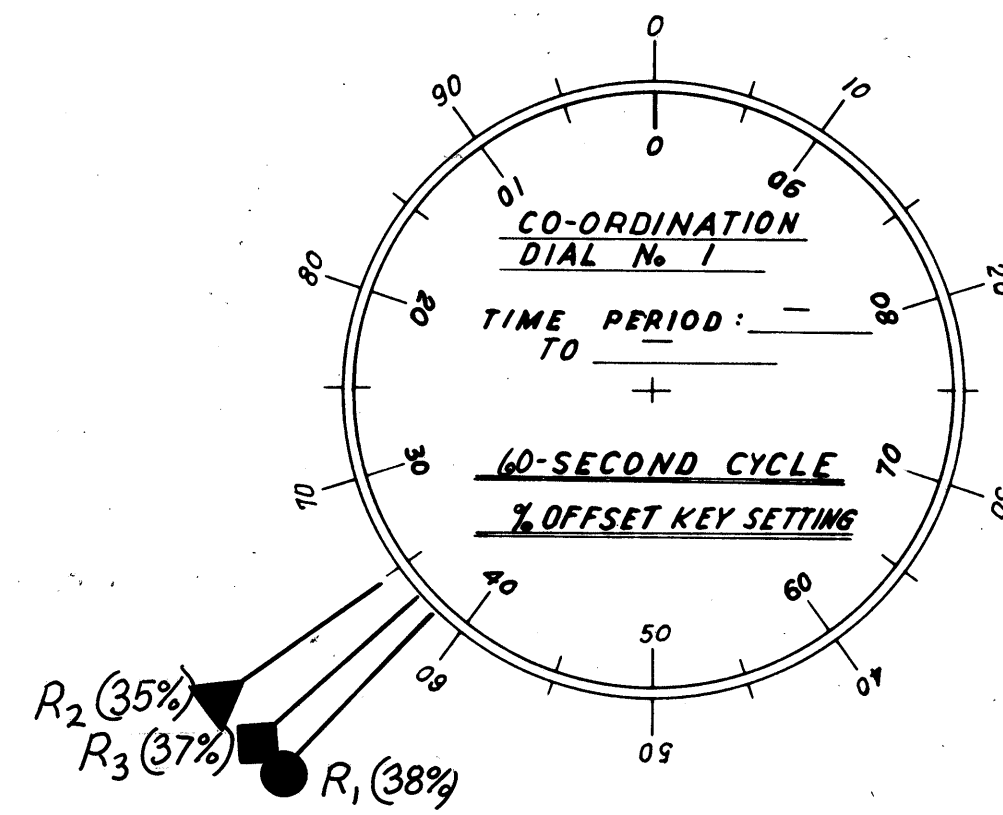

CONTROLLER - SIGNAL LIGHT SYSTEM
LOCATION: EUCLID AVE. AT SHANKLAND RD.

CONTROLLER - SIGNAL LIGHT SYSTEM
LOCATION: EUCLID AVE. AT BROWN & GROVE AVE'S

CONTROLLER - SIGNAL LIGHT SYSTEM
LOCATION: EUCLID AVE. AT PARK & WILSON AVE'S

CONTROLLER - SIGNAL LIGHT SYSTEM
LOCATION: ERIE ST. AT SPAULDING ST.

- CO-ORDINATION PROGRAM RESET (R₁)
- ▼ CO-ORDINATION PROGRAM RESET (R₂)
- ◆ CO-ORDINATION PROGRAM RESET (R₃)