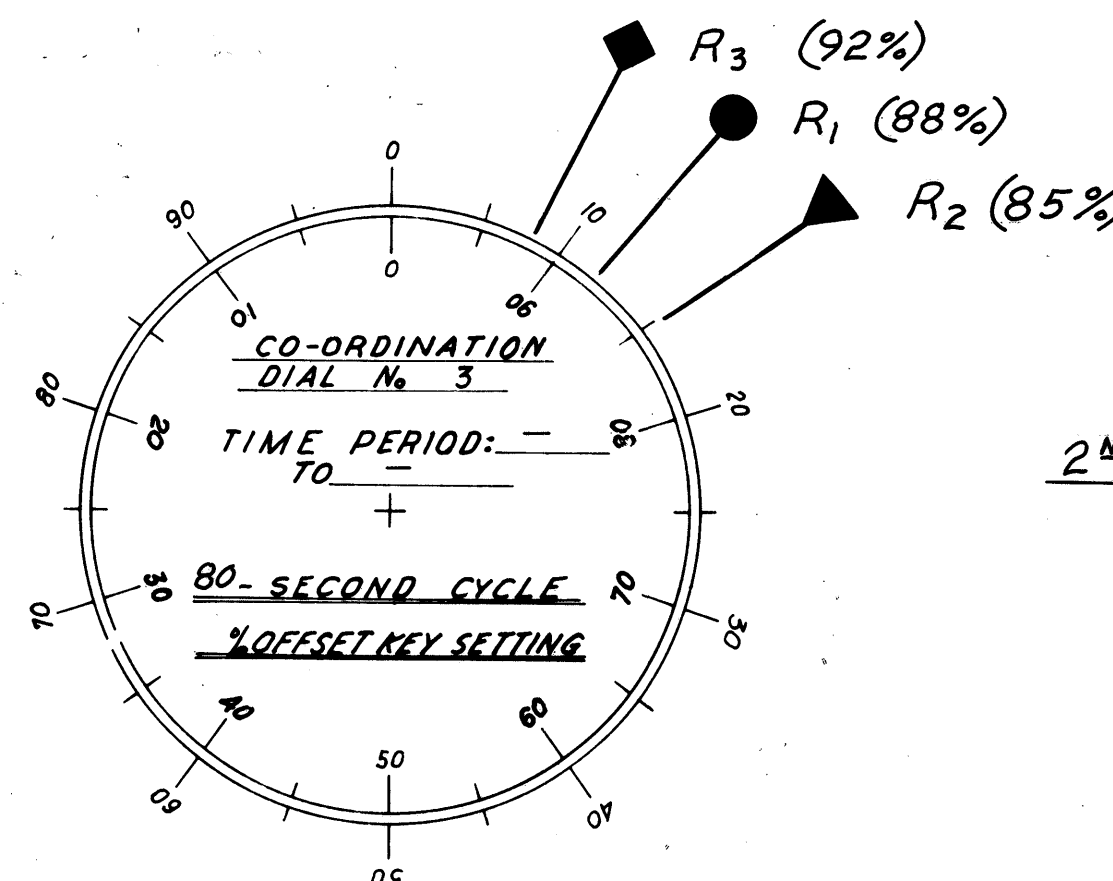

CONTROLLER - SIGNAL LIGHT SYSTEM
LOCATION: EUCLID AVE. AT SHANKLAND RD.

CONTROLLER - SIGNAL LIGHT SYSTEM
LOCATION: EUCLID AVE. AT BROWN & GROVE AVE'S

CONTROLLER - SIGNAL LIGHT SYSTEM
LOCATION: EUCLID AVE. AT PARK & WILSON AVE'S

CONTROLLER - SIGNAL LIGHT SYSTEM
LOCATION: ERIE ST. AT SPAULDING ST.

- CO-ORDINATION PROGRAM RESET (R₁)
- ▼ CO-ORDINATION PROGRAM RESET (R₂)
- ◆ CO-ORDINATION PROGRAM RESET (R₃)