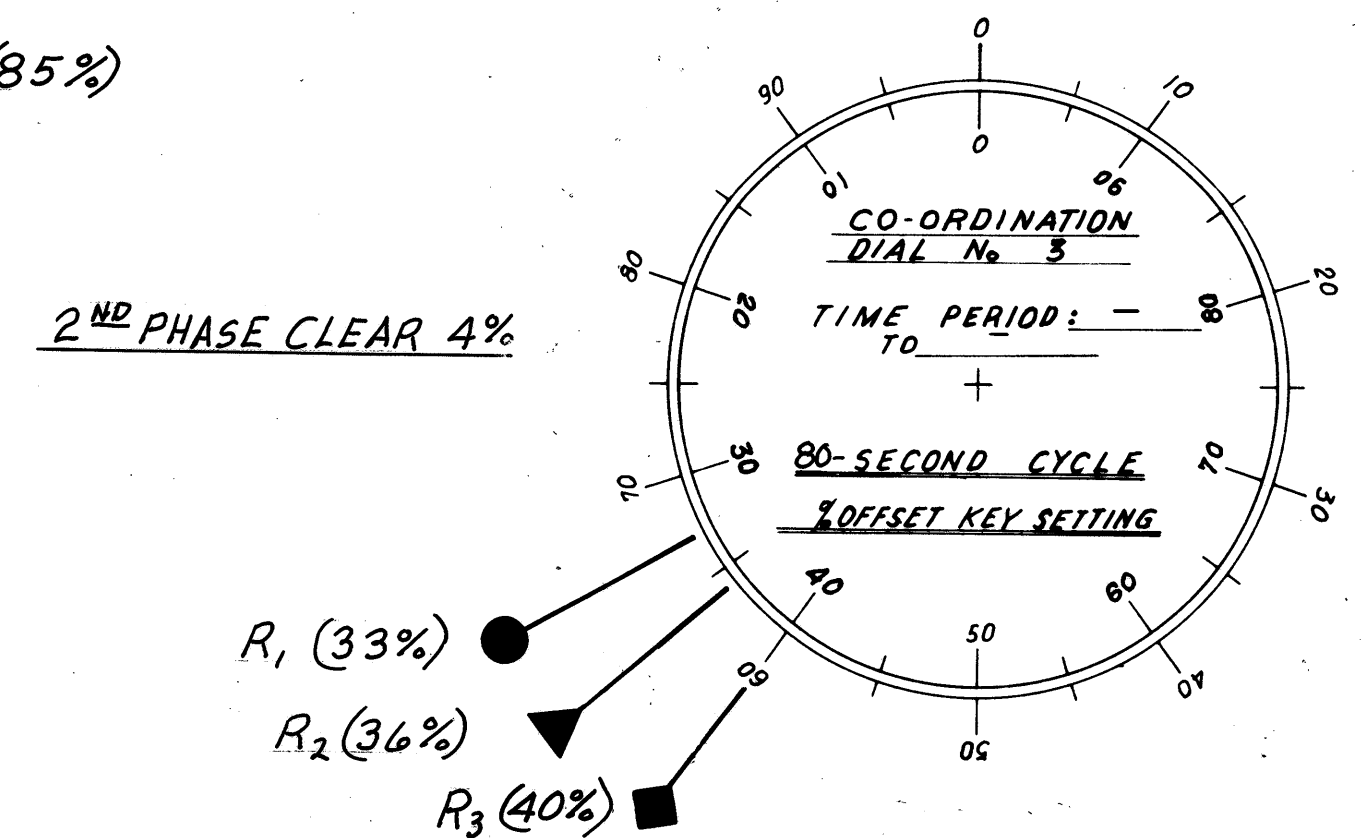

CONTROLLER - SIGNAL LIGHT SYSTEM
LOCATION: EUCLID AVE. AT SHANKLAND RD.

CONTROLLER - SIGNAL LIGHT SYSTEM
LOCATION: EUCLID AVE. AT BROWN & GROVE AVE'S

CONTROLLER - SIGNAL LIGHT SYSTEM
LOCATION: EUCLID AVE. AT PARK & WILSON AVE'S

CONTROLLER - SIGNAL LIGHT SYSTEM
LOCATION: ERIE ST. AT SPAULDING ST.

- CO-ORDINATION PROGRAM RESET (R₁)
- ▼ CO-ORDINATION PROGRAM RESET (R₂)
- ◆ CO-ORDINATION PROGRAM RESET (R₃)