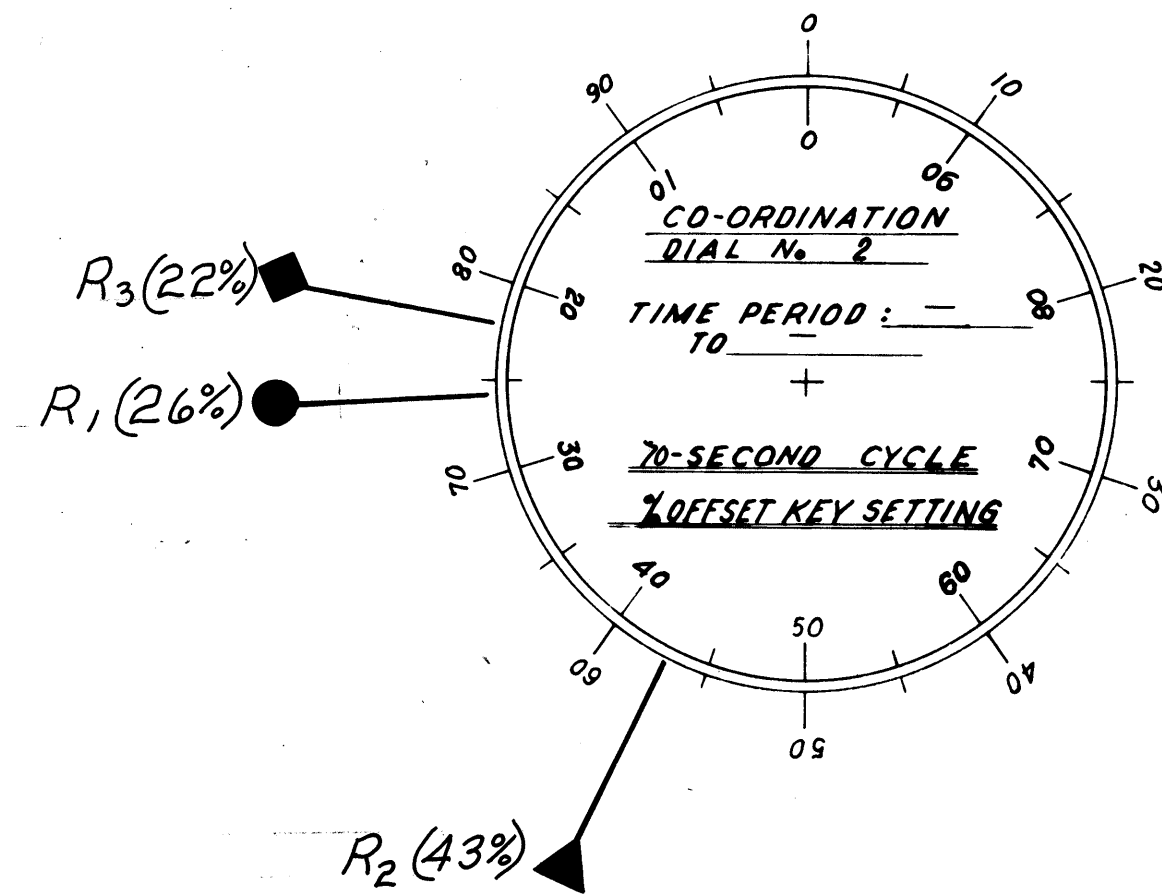

CONTROLLER - SIGNAL LIGHT SYSTEM
LOCATION: EUCLID AVE. AT SHANKLAND RD.

CONTROLLER - SIGNAL LIGHT SYSTEM
LOCATION: EUCLID AVE. AT BROWN & GROVE AVE'S

CONTROLLER - SIGNAL LIGHT SYSTEM
LOCATION: EUCLID AVE. AT PARK & WILSON AVE'S

CONTROLLER - SIGNAL LIGHT SYSTEM
LOCATION: ERIE ST. AT SPAULDING ST.

- CO-ORDINATION PROGRAM RESET (R₁)
- ▼ CO-ORDINATION PROGRAM RESET (R₂)
- ◆ CO-ORDINATION PROGRAM RESET (R₃)