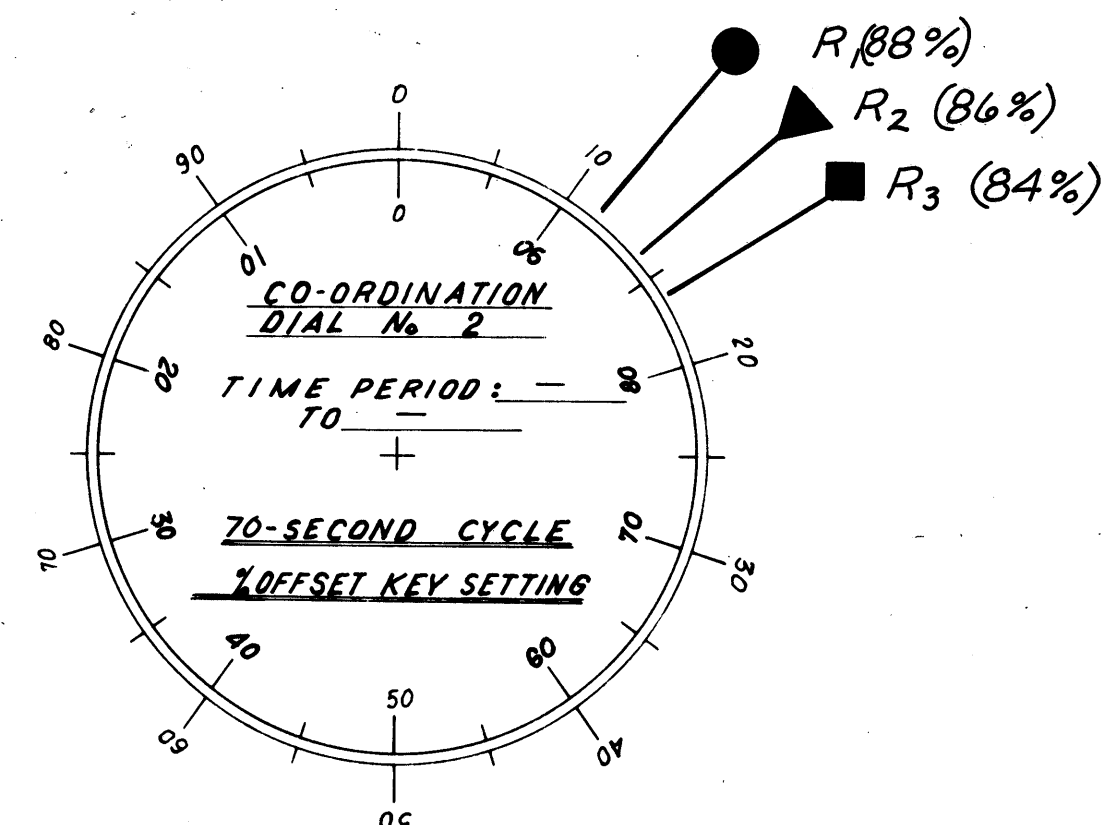

CONTROLLER - SIGNAL LIGHT SYSTEM
LOCATION: EUCLID AVE. AT SHANKLAND RD.

CONTROLLER - SIGNAL LIGHT SYSTEM
LOCATION: EUCLID AVE. AT BROWN & GROVE AVE'S

CONTROLLER - SIGNAL LIGHT SYSTEM
LOCATION: EUCLID AVE. AT PARK & WILSON AVE'S

CONTROLLER - SIGNAL LIGHT SYSTEM
LOCATION: ERIE ST. AT SPAULDING ST.

- CO-ORDINATION PROGRAM RESET (R₁)
- ▼ CO-ORDINATION PROGRAM RESET (R₂)
- ◆ CO-ORDINATION PROGRAM RESET (R₃)