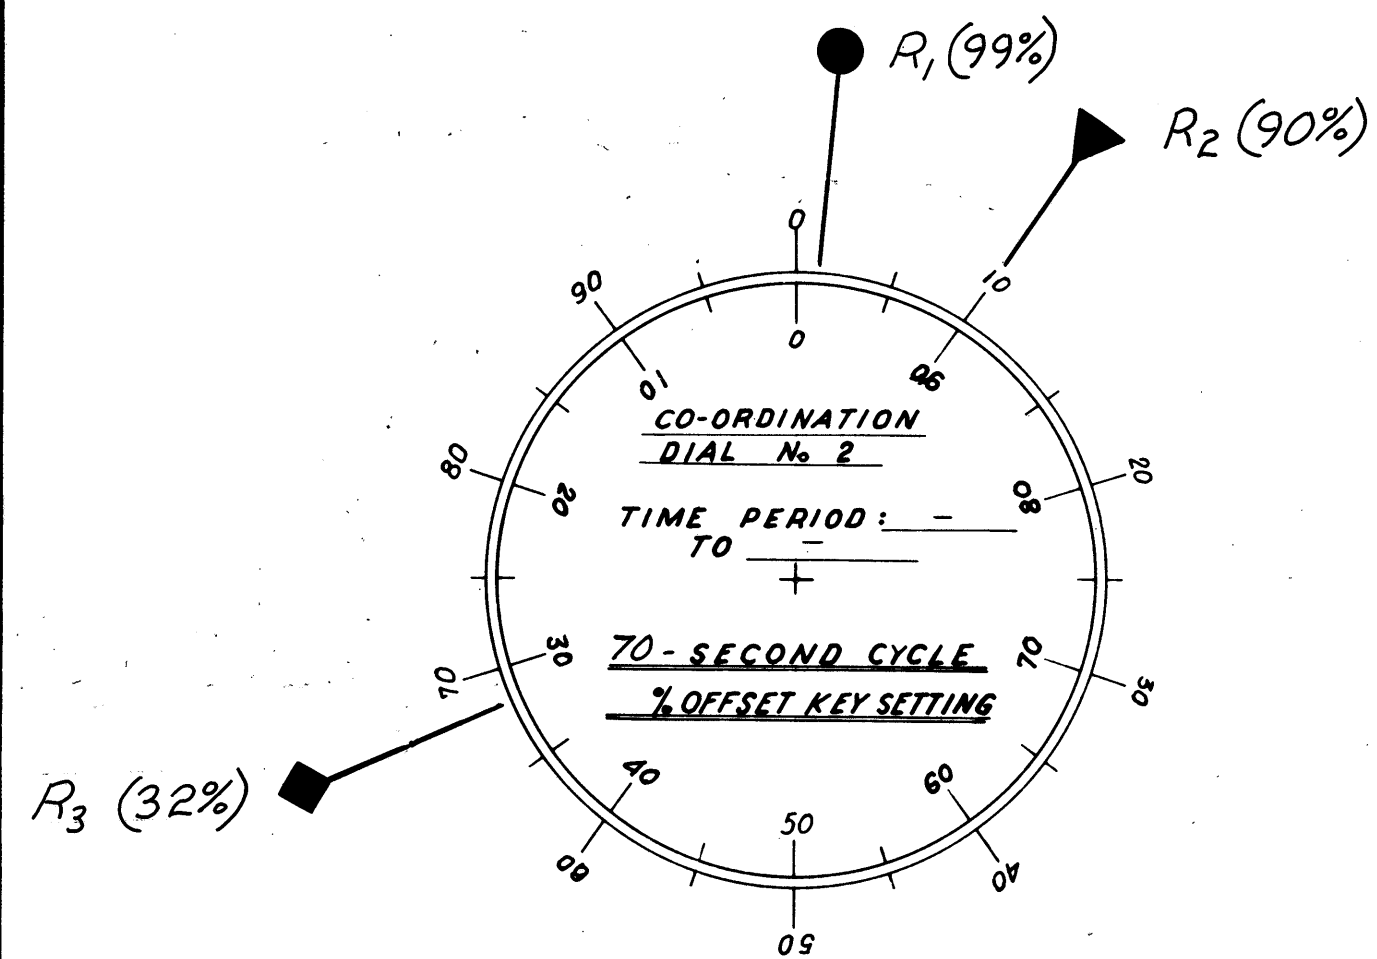

CONTROLLER - SIGNAL LIGHT SYSTEM
LOCATION: EUCLID AVE. AT SHANKLAND RD.

CONTROLLER - SIGNAL LIGHT SYSTEM
LOCATION: EUCLID AVE. AT BROWN & GROVE AVE'S

CONTROLLER - SIGNAL LIGHT SYSTEM
LOCATION: EUCLID AVE. AT PARK & WILSON AVE'S

CONTROLLER - SIGNAL LIGHT SYSTEM
LOCATION: ERIE ST. AT SPAULDING ST.

- CO-ORDINATION PROGRAM RESET (R₁)
- ▼ CO-ORDINATION PROGRAM RESET (R₂)
- ◆ CO-ORDINATION PROGRAM RESET (R₃)