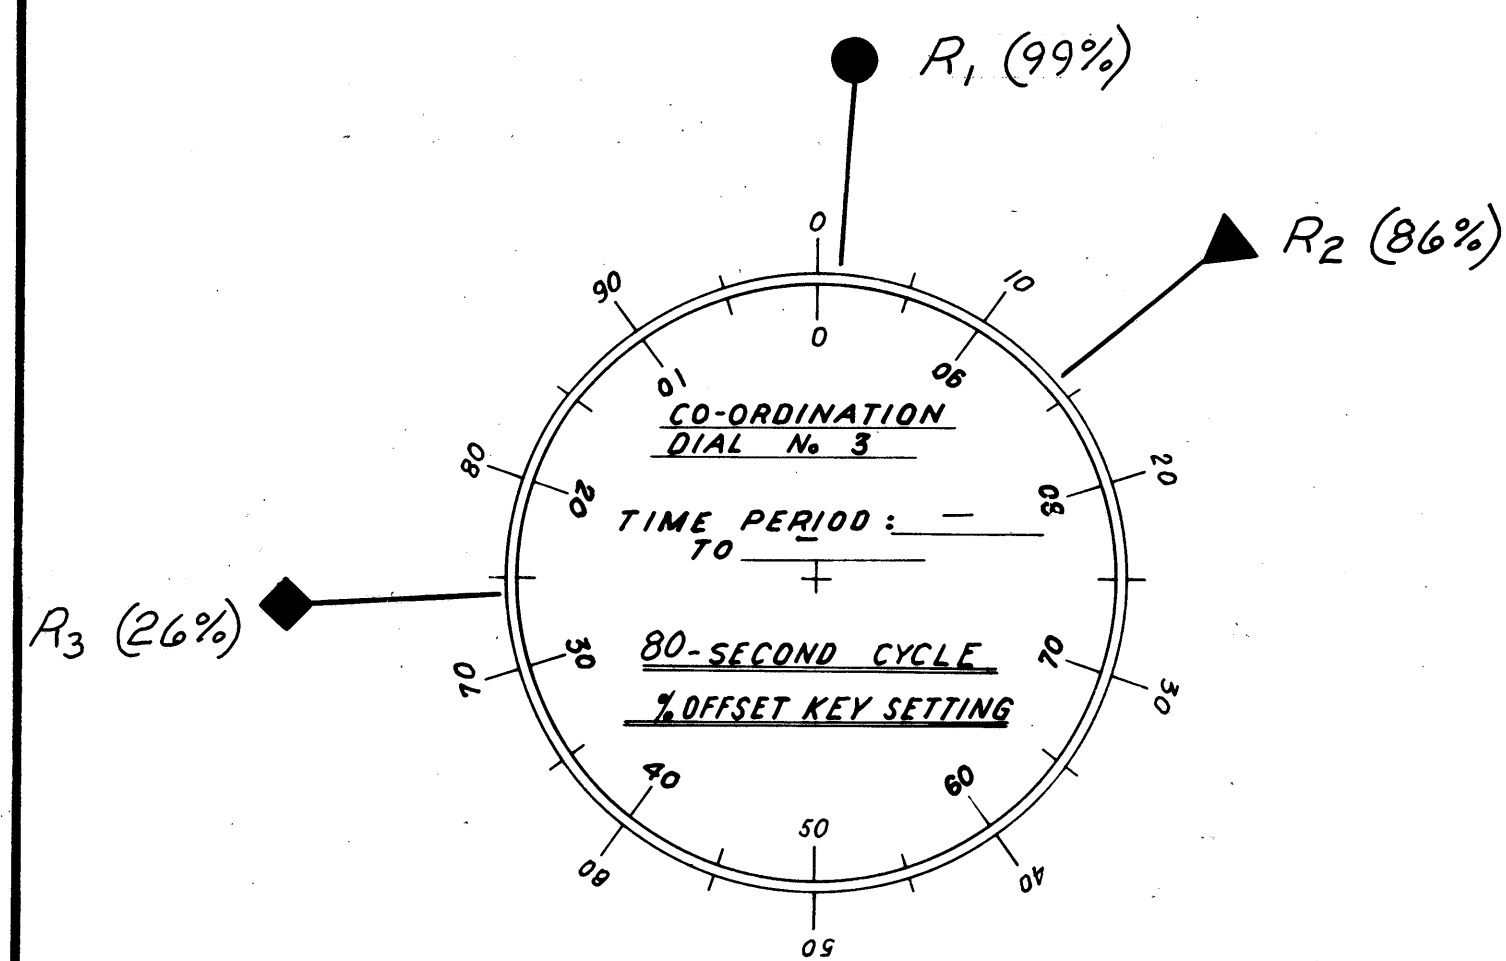

CONTROLLER - SIGNAL LIGHT SYSTEM
LOCATION: EUCLID AVE. AT SHANKLAND RD.

CONTROLLER - SIGNAL LIGHT SYSTEM
LOCATION: EUCLID AVE. AT BROWN & GROVE AVE'S

CONTROLLER - SIGNAL LIGHT SYSTEM
LOCATION: EUCLID AVE. AT PARK & WILSON AVE'S

CONTROLLER - SIGNAL LIGHT SYSTEM
LOCATION: ERIE ST. AT SPAULDING ST.

- CO-ORDINATION PROGRAM RESET (R₁)
- ▼ CO-ORDINATION PROGRAM RESET (R₂)
- ◆ CO-ORDINATION PROGRAM RESET (R₃)