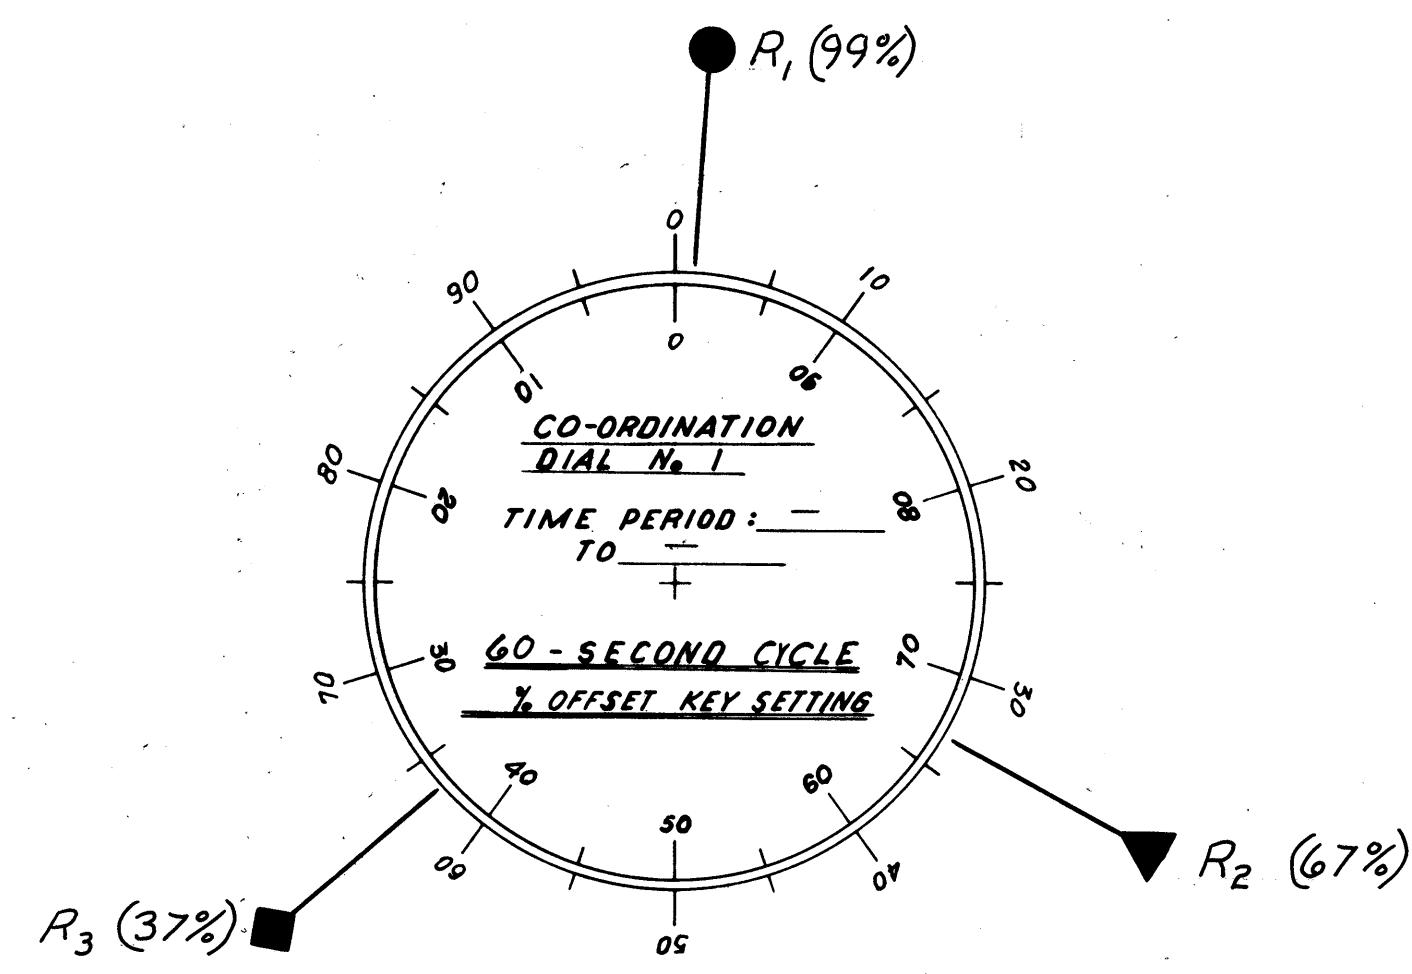

CONTROLLER - SIGNAL LIGHT SYSTEM
LOCATION: EUCLID AVE. AT SHANKLAND RD.

CONTROLLER - SIGNAL LIGHT SYSTEM
LOCATION: EUCLID AVE. AT BROWN & GROVE AVE'S

CONTROLLER - SIGNAL LIGHT SYSTEM
LOCATION: EUCLID AVE. AT PARK & WILSON AVE'S

CONTROLLER - SIGNAL LIGHT SYSTEM
LOCATION: ERIE ST. AT SPAULDING ST.

- CO-ORDINATION PROGRAM RESET (R₁)
- ▼ CO-ORDINATION PROGRAM RESET (R₂)
- ◆ CO-ORDINATION PROGRAM RESET (R₃)