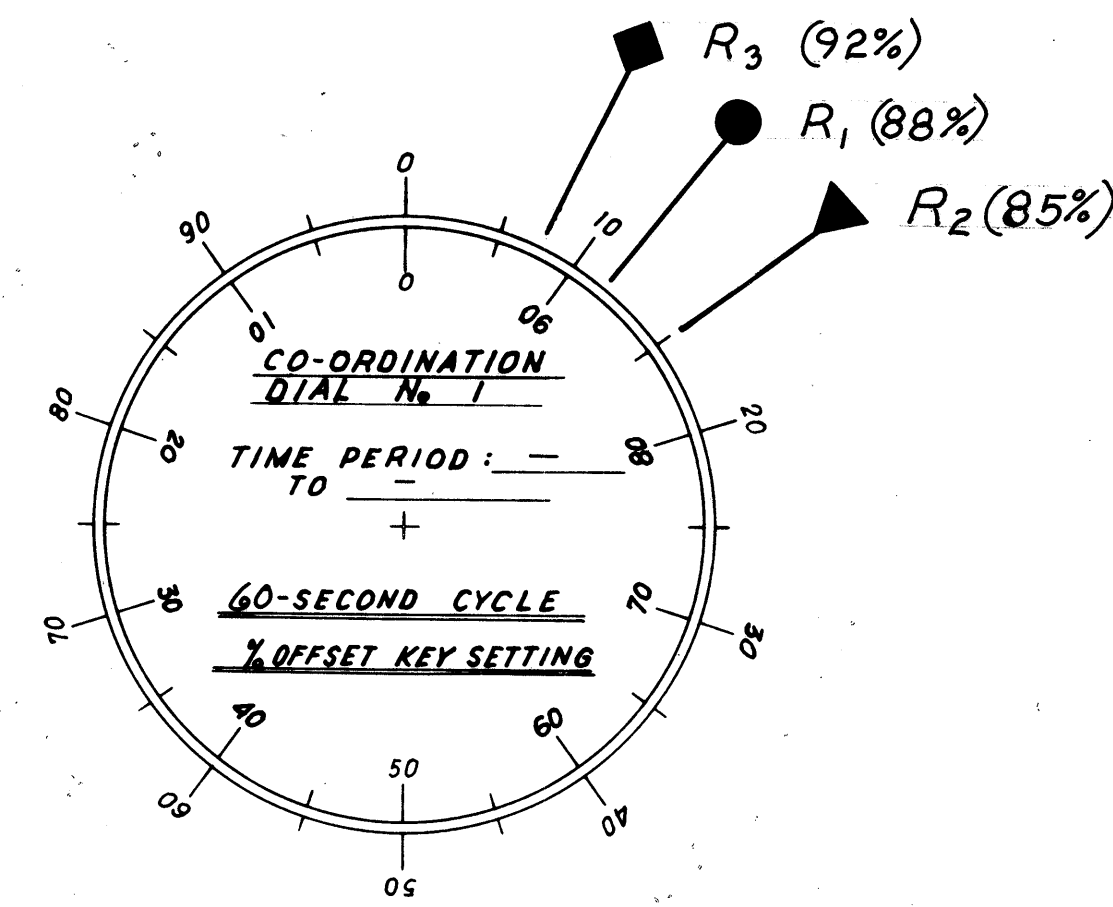

CONTROLLER - SIGNAL LIGHT SYSTEM
LOCATION: EUCLID AVE. AT SHANKLAND RD.

CONTROLLER - SIGNAL LIGHT SYSTEM
LOCATION: EUCLID AVE. AT BROWN & GROVE AVE'S

CONTROLLER - SIGNAL LIGHT SYSTEM
LOCATION: EUCLID AVE. AT PARK & WILSON AVE'S

CONTROLLER - SIGNAL LIGHT SYSTEM
LOCATION: ERIE ST. AT SPAULDING ST.

- CO-ORDINATION PROGRAM RESET (R₁)
- ▼ CO-ORDINATION PROGRAM RESET (R₂)
- ◆ CO-ORDINATION PROGRAM RESET (R₃)