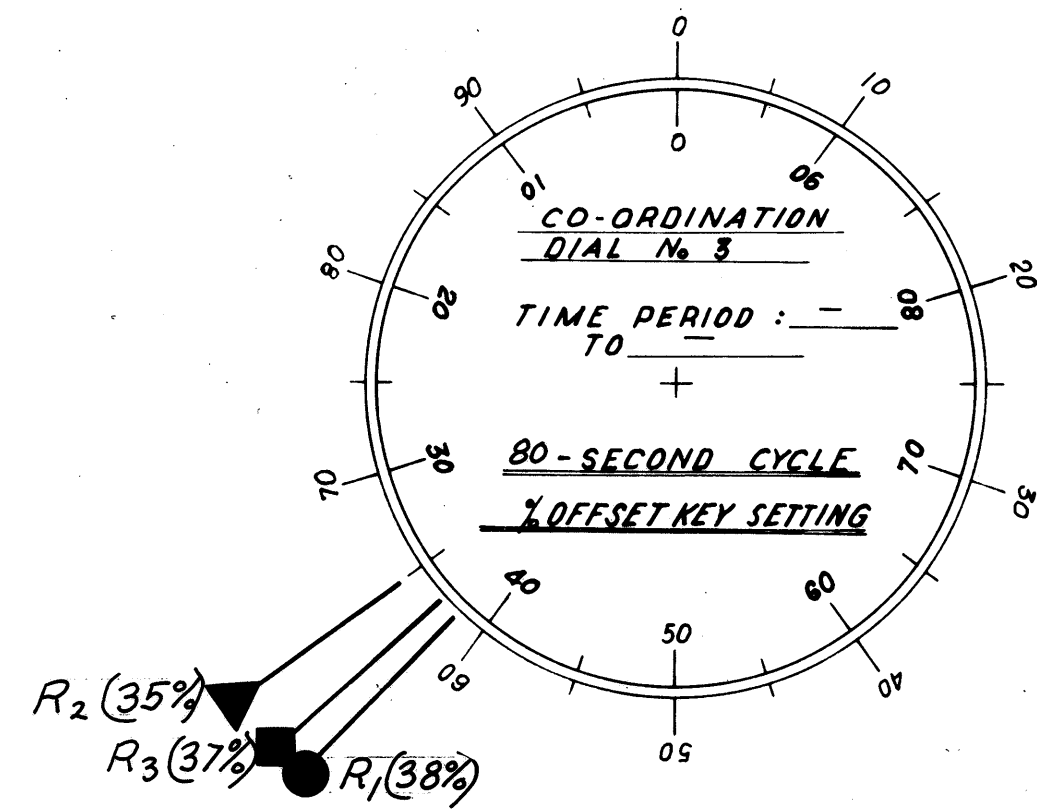

CONTROLLER - SIGNAL LIGHT SYSTEM
LOCATION: EUCLID AVE. AT SHANKLAND RD.

CONTROLLER - SIGNAL LIGHT SYSTEM
LOCATION: EUCLID AVE. AT BROWN & GROVE AVE'S

CONTROLLER - SIGNAL LIGHT SYSTEM
LOCATION: EUCLID AVE. AT PARK & WILSON AVE'S

CONTROLLER - SIGNAL LIGHT SYSTEM
LOCATION: ERIE ST. AT SPAULDING ST.

- CO-ORDINATION PROGRAM RESET (R₁)
- ▼ CO-ORDINATION PROGRAM RESET (R₂)
- ◆ CO-ORDINATION PROGRAM RESET (R₃)