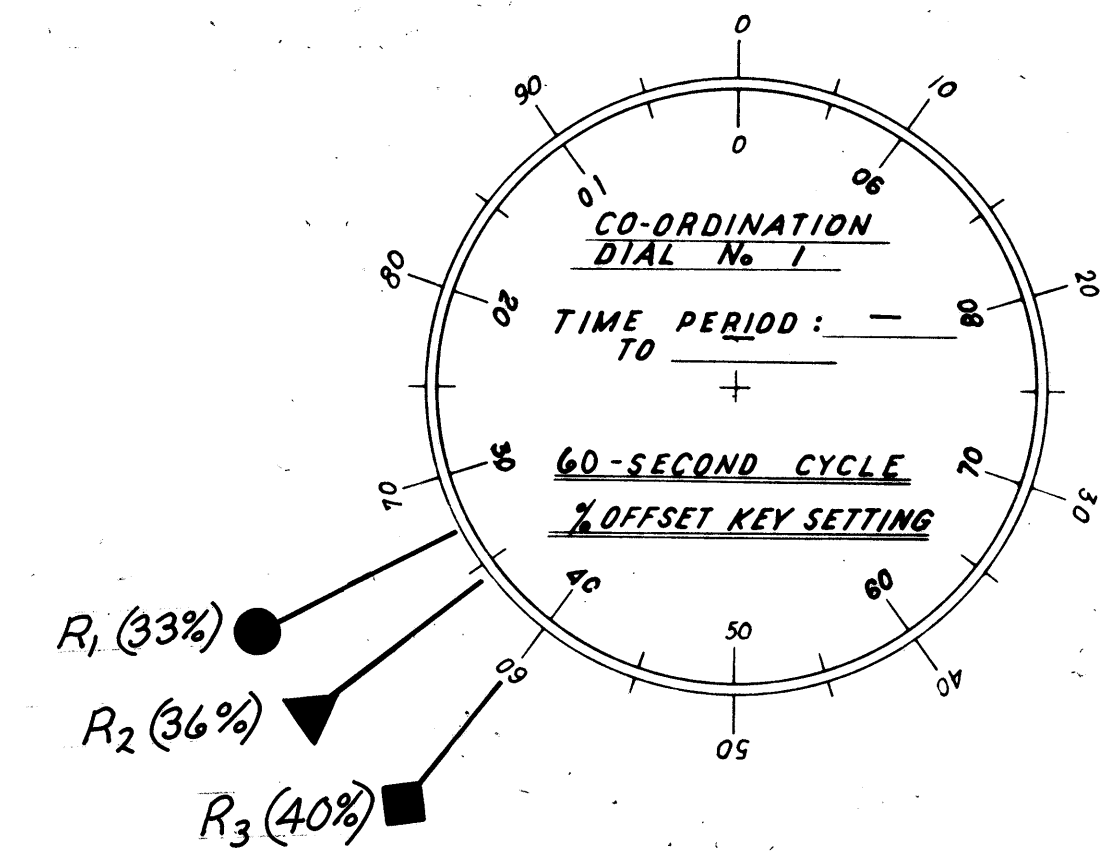

CONTROLLER - SIGNAL LIGHT SYSTEM
LOCATION: EUCLID AVE. AT SHANKLAND RD.

CONTROLLER - SIGNAL LIGHT SYSTEM
LOCATION: EUCLID AVE. AT BROWN & GROVE AVE'S

CONTROLLER - SIGNAL LIGHT SYSTEM
LOCATION: EUCLID AVE. AT PARK & WILSON AVE'S

CONTROLLER - SIGNAL LIGHT SYSTEM
LOCATION: ERIE ST. AT SPAULDING ST.

- CO-ORDINATION PROGRAM RESET (R₁)
- ▼ CO-ORDINATION PROGRAM RESET (R₂)
- ◆ CO-ORDINATION PROGRAM RESET (R₃)