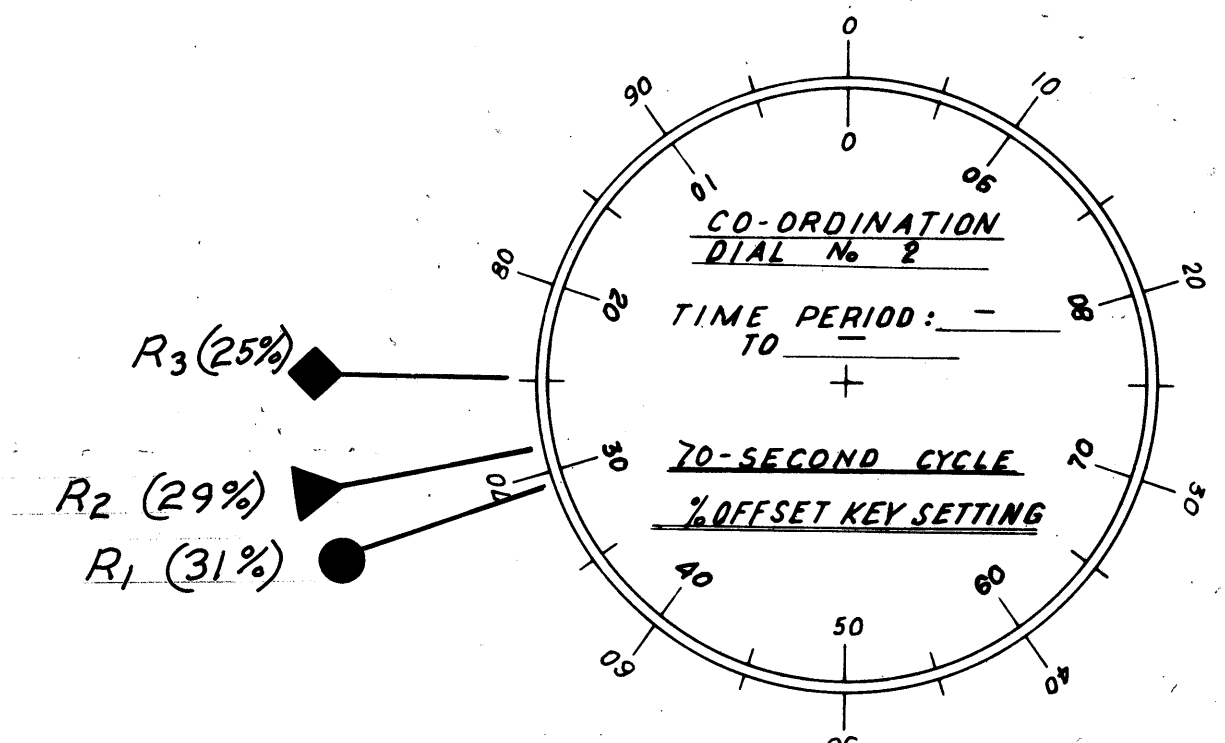

CONTROLLER - SIGNAL LIGHT SYSTEM
LOCATION: EUCLID AVE. AT SHANKLAND RD.

CONTROLLER - SIGNAL LIGHT SYSTEM
LOCATION: EUCLID AVE. AT BROWN & GROVE AVE'S

CONTROLLER - SIGNAL LIGHT SYSTEM
LOCATION: EUCLID AVE. AT PARK & WILSON AVE'S

CONTROLLER - SIGNAL LIGHT SYSTEM
LOCATION: ERIE ST. AT SPAULDING ST.

- CO-ORDINATION PROGRAM RESET (R₁)
- ▼ CO-ORDINATION PROGRAM RESET (R₂)
- ◆ CO-ORDINATION PROGRAM RESET (R₃)