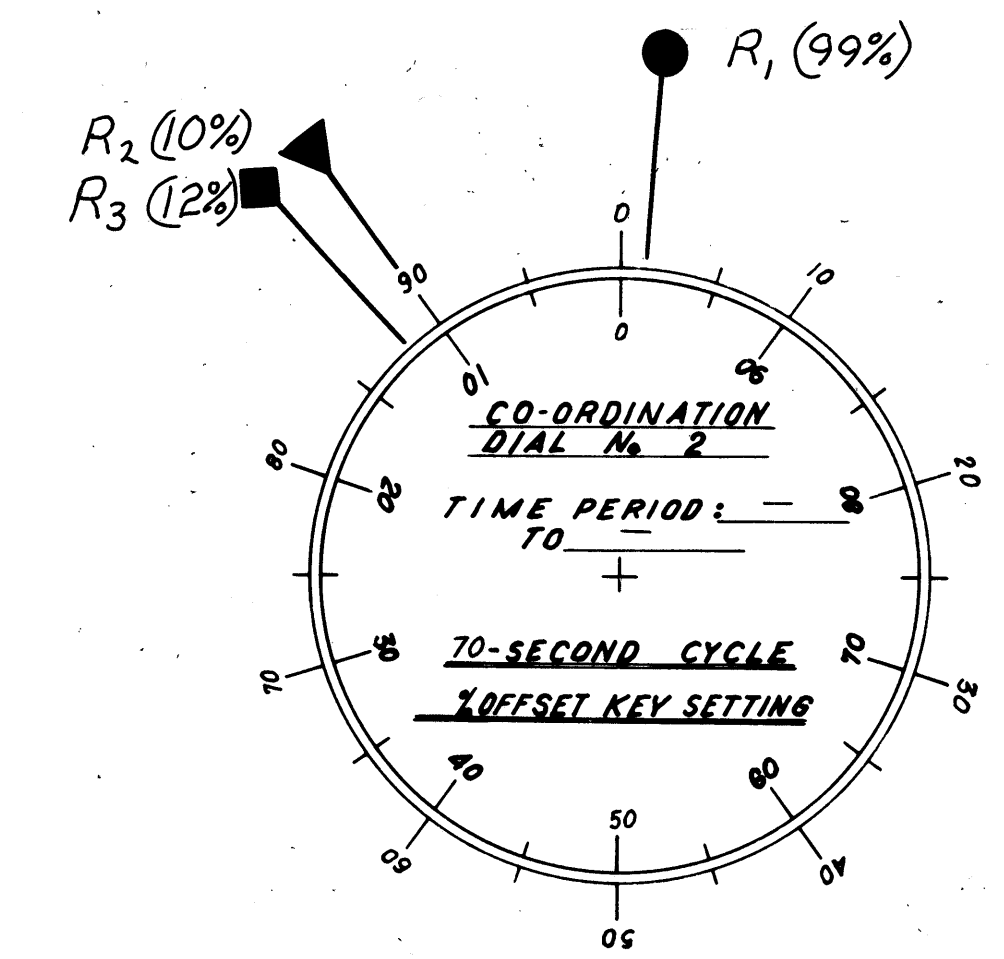

CONTROLLER - SIGNAL LIGHT SYSTEM  
LOCATION: EUCLID AVE. AT BEIDLER RD & E. HOSPITAL DR.

CONTROLLER - SIGNAL LIGHT SYSTEM  
LOCATION: EUCLID AVE. AT WILL-O-PLAZA DR'WY

CONTROLLER - SIGNAL LIGHT SYSTEM  
LOCATION: EUCLID AVE. AT INDUSTRIAL PARKWAY

CONTROLLER - SIGNAL LIGHT SYSTEM  
LOCATION: EUCLID AVE. AT ROBINHOOD DRIVE

- CO-ORDINATION PROGRAM RESET (R<sub>1</sub>)
- ▲ CO-ORDINATION PROGRAM RESET (R<sub>2</sub>)
- ◆ CO-ORDINATION PROGRAM RESET (R<sub>3</sub>)