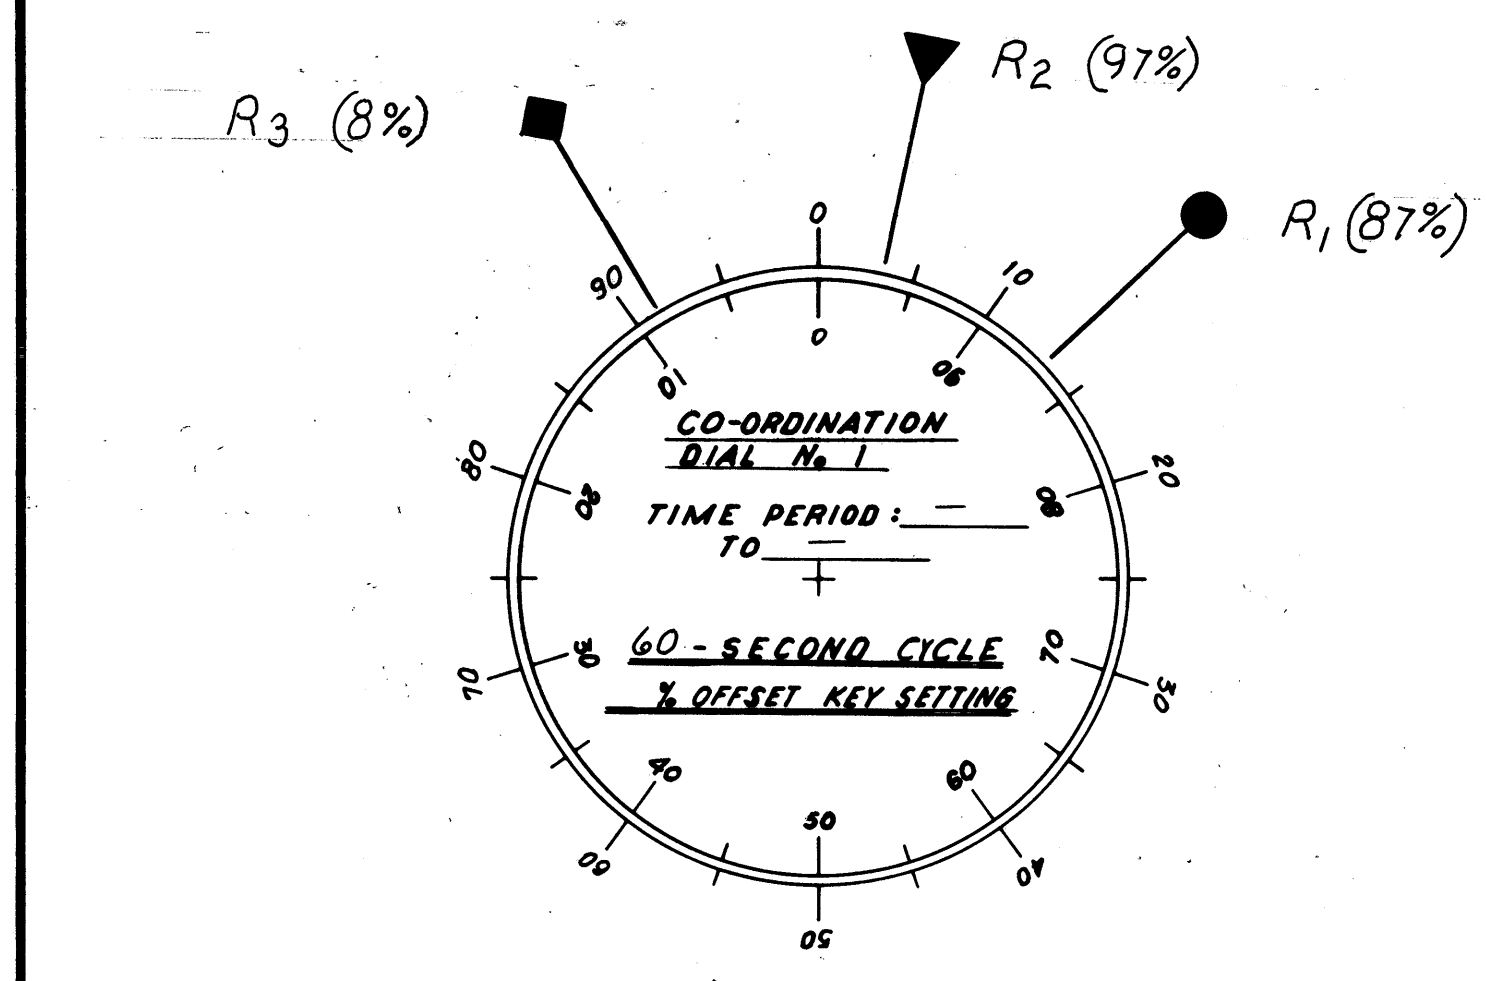

CONTROLLER - SIGNAL LIGHT SYSTEM  
LOCATION: EUCLID AVE. AT BEIDLER RD & E. HOSPITAL DR.

CONTROLLER - SIGNAL LIGHT SYSTEM  
LOCATION: EUCLID AVE. AT WILL-O-PLAZA DR'WY

CONTROLLER - SIGNAL LIGHT SYSTEM  
LOCATION: EUCLID AVE. AT INDUSTRIAL PARKWAY

CONTROLLER - SIGNAL LIGHT SYSTEM  
LOCATION: EUCLID AVE. AT ROBINHOOD DRIVE

- CO-ORDINATION PROGRAM RESET (R<sub>1</sub>)
- ▲ CO-ORDINATION PROGRAM RESET (R<sub>2</sub>)
- ◆ CO-ORDINATION PROGRAM RESET (R<sub>3</sub>)