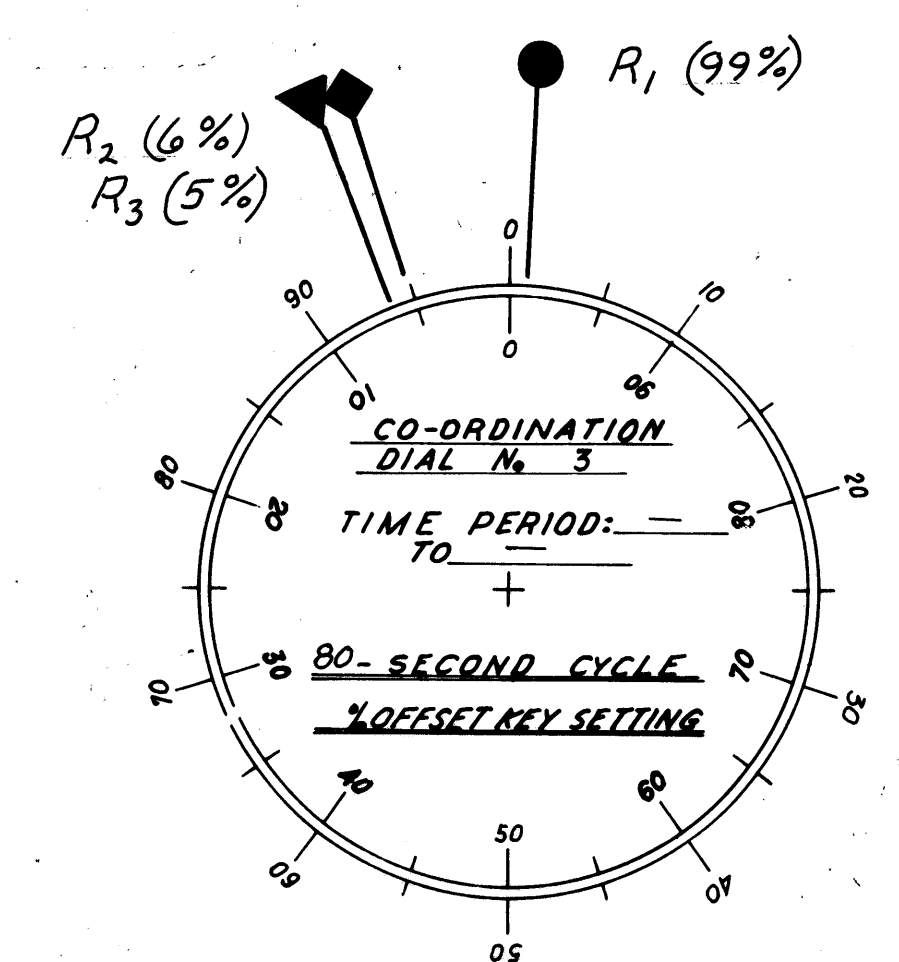

CONTROLLER - SIGNAL LIGHT SYSTEM  
LOCATION: EUCLID AVE. AT BEIDLER RD & E. HOSPITAL DR.

CONTROLLER - SIGNAL LIGHT SYSTEM  
LOCATION: EUCLID AVE. AT WILL-O-PLAZA DR'WY

CONTROLLER - SIGNAL LIGHT SYSTEM  
LOCATION: EUCLID AVE. AT INDUSTRIAL PARKWAY

CONTROLLER - SIGNAL LIGHT SYSTEM  
LOCATION: EUCLID AVE. AT ROBINHOOD DRIVE

- CO-ORDINATION PROGRAM RESET (R<sub>1</sub>)
- ▲ CO-ORDINATION PROGRAM RESET (R<sub>2</sub>)
- ◆ CO-ORDINATION PROGRAM RESET (R<sub>3</sub>)