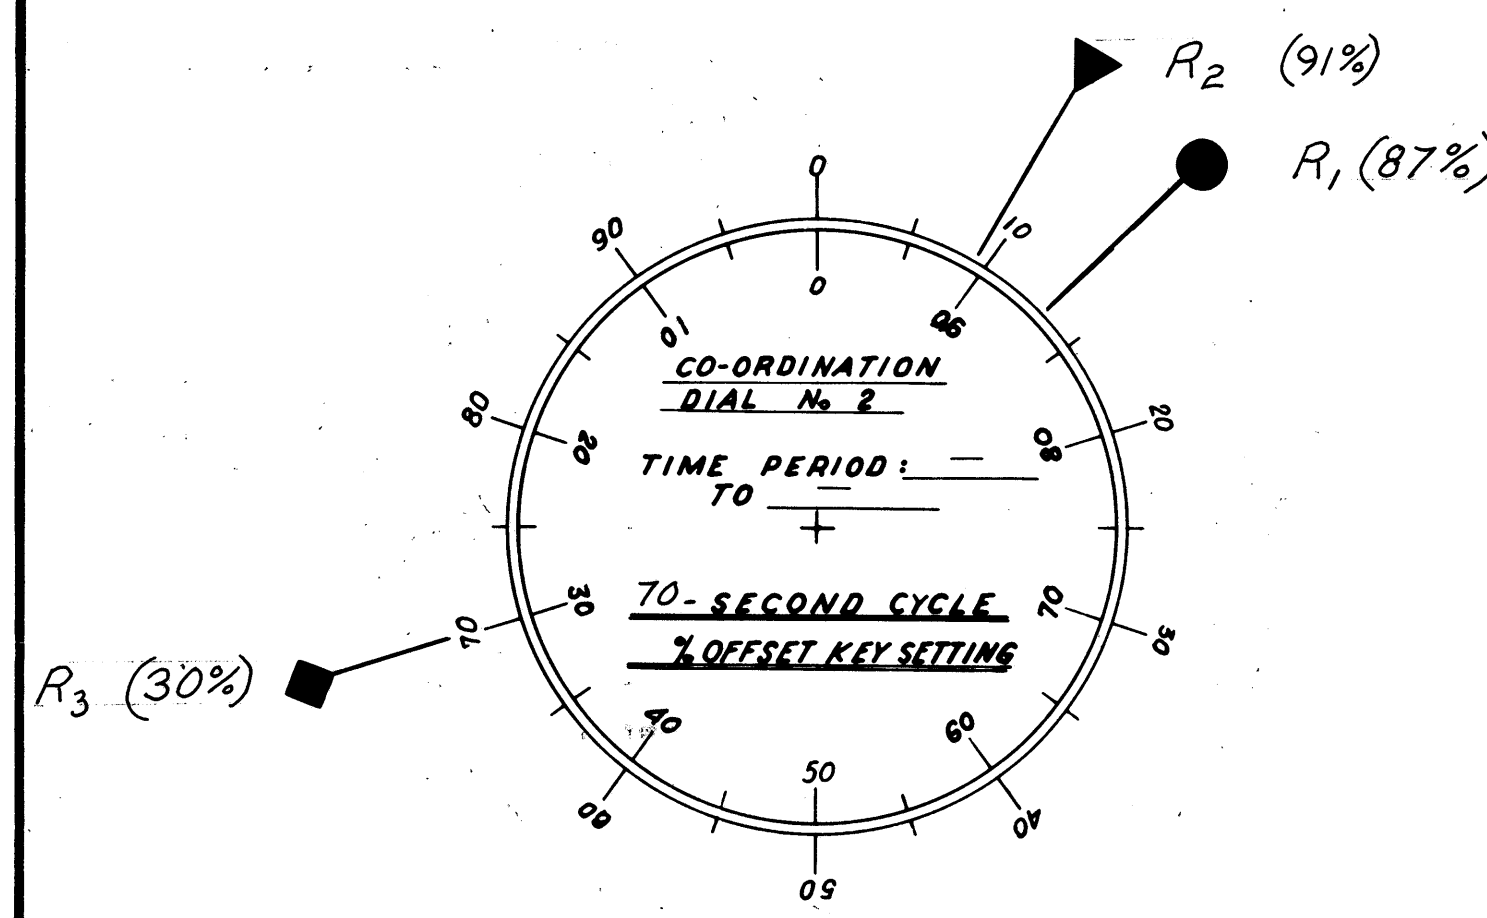

CONTROLLER - SIGNAL LIGHT SYSTEM  
LOCATION: EUCLID AVE. AT BEIDLER RD & E. HOSPITAL DR.

CONTROLLER - SIGNAL LIGHT SYSTEM  
LOCATION: EUCLID AVE. AT WILL-O-PLAZA DR'WY

CONTROLLER - SIGNAL LIGHT SYSTEM  
LOCATION: EUCLID AVE. AT INDUSTRIAL PARKWAY

CONTROLLER - SIGNAL LIGHT SYSTEM  
LOCATION: EUCLID AVE. AT ROBINHOOD DRIVE

- CO-ORDINATION PROGRAM RESET (R<sub>1</sub>)
- ▲ CO-ORDINATION PROGRAM RESET (R<sub>2</sub>)
- ◆ CO-ORDINATION PROGRAM RESET (R<sub>3</sub>)