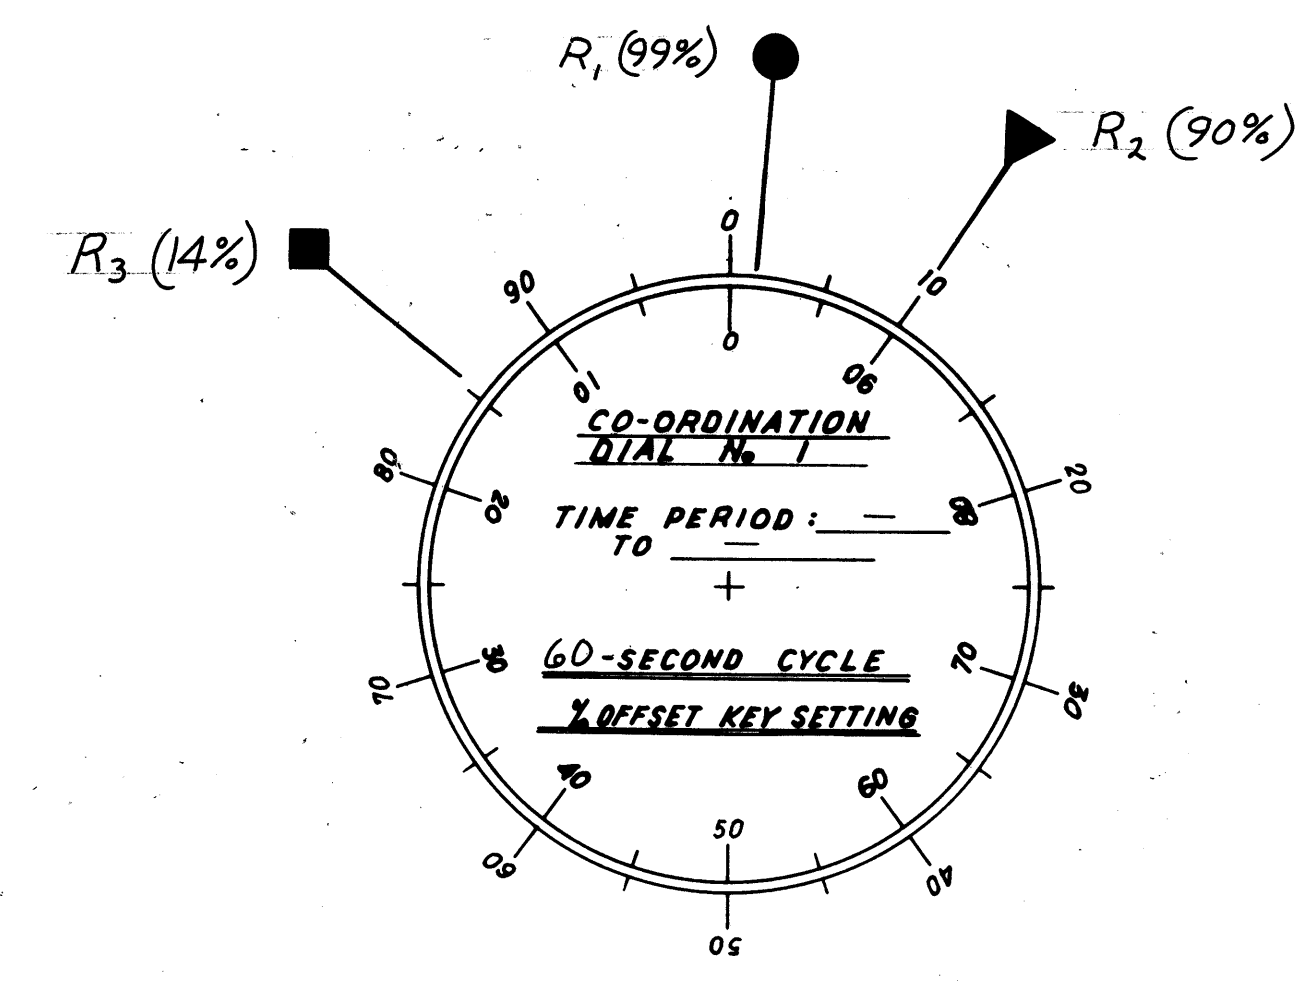

CONTROLLER - SIGNAL LIGHT SYSTEM  
LOCATION: EUCLID AVE. AT BEIDLER RD & E. HOSPITAL DR.

CONTROLLER - SIGNAL LIGHT SYSTEM  
LOCATION: EUCLID AVE. AT WILL-O-PLAZA DR'WY

CONTROLLER - SIGNAL LIGHT SYSTEM  
LOCATION: EUCLID AVE. AT INDUSTRIAL PARKWAY

CONTROLLER - SIGNAL LIGHT SYSTEM  
LOCATION: EUCLID AVE. AT ROBINHOOD DRIVE

- CO-ORDINATION PROGRAM RESET (R<sub>1</sub>)
- ▲ CO-ORDINATION PROGRAM RESET (R<sub>2</sub>)
- ◆ CO-ORDINATION PROGRAM RESET (R<sub>3</sub>)