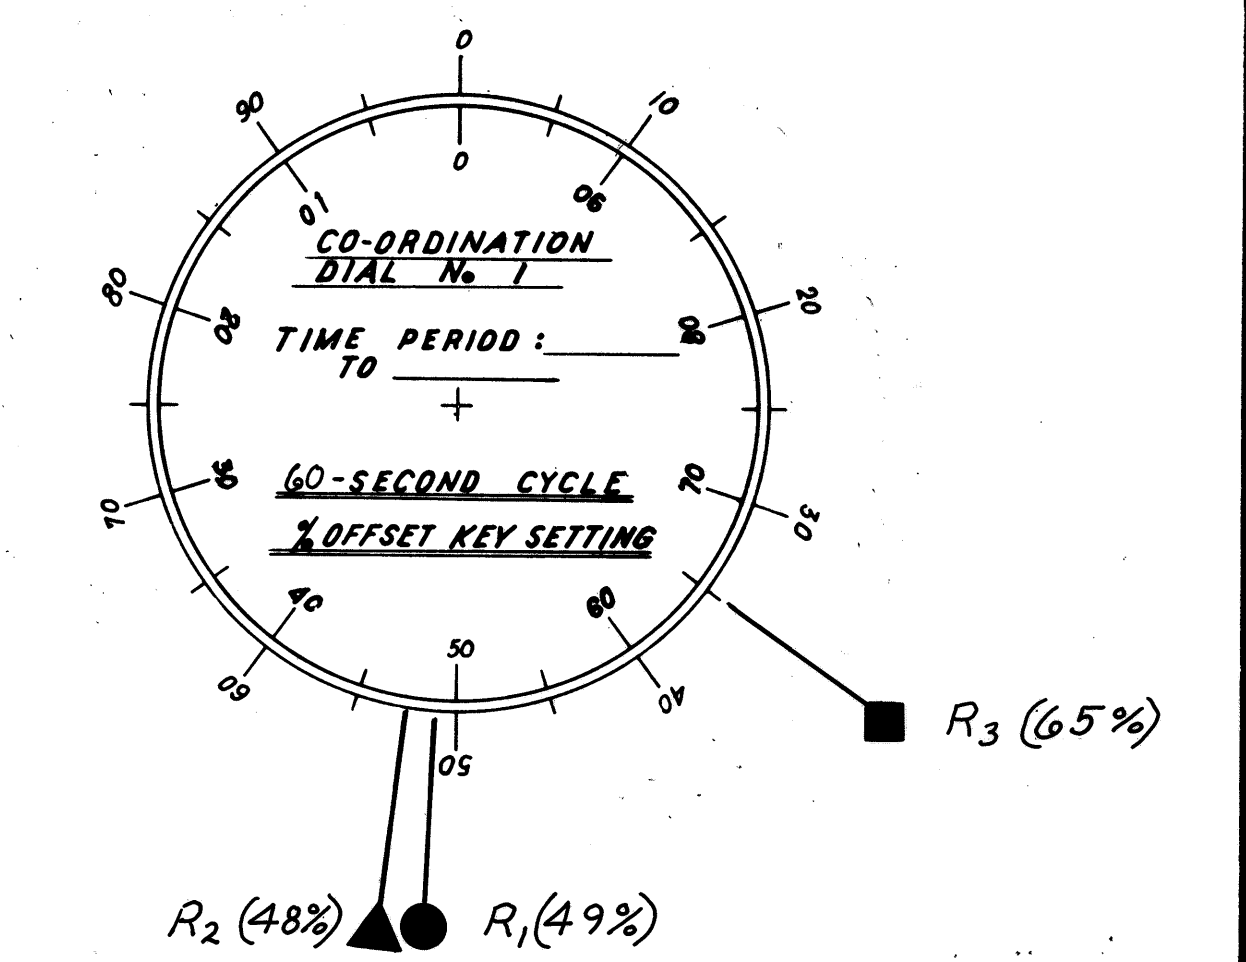

CONTROLLER - SIGNAL LIGHT SYSTEM  
LOCATION: EUCLID AVE. AT BEIDLER RD & E. HOSPITAL DR.

CONTROLLER - SIGNAL LIGHT SYSTEM  
LOCATION: EUCLID AVE. AT WILL-O-PLAZA DR'WY

CONTROLLER - SIGNAL LIGHT SYSTEM  
LOCATION: EUCLID AVE. AT INDUSTRIAL PARKWAY

CONTROLLER - SIGNAL LIGHT SYSTEM  
LOCATION: EUCLID AVE. AT ROBINHOOD DRIVE

- CO-ORDINATION PROGRAM RESET (R<sub>1</sub>)
- ▲ CO-ORDINATION PROGRAM RESET (R<sub>2</sub>)
- ◆ CO-ORDINATION PROGRAM RESET (R<sub>3</sub>)