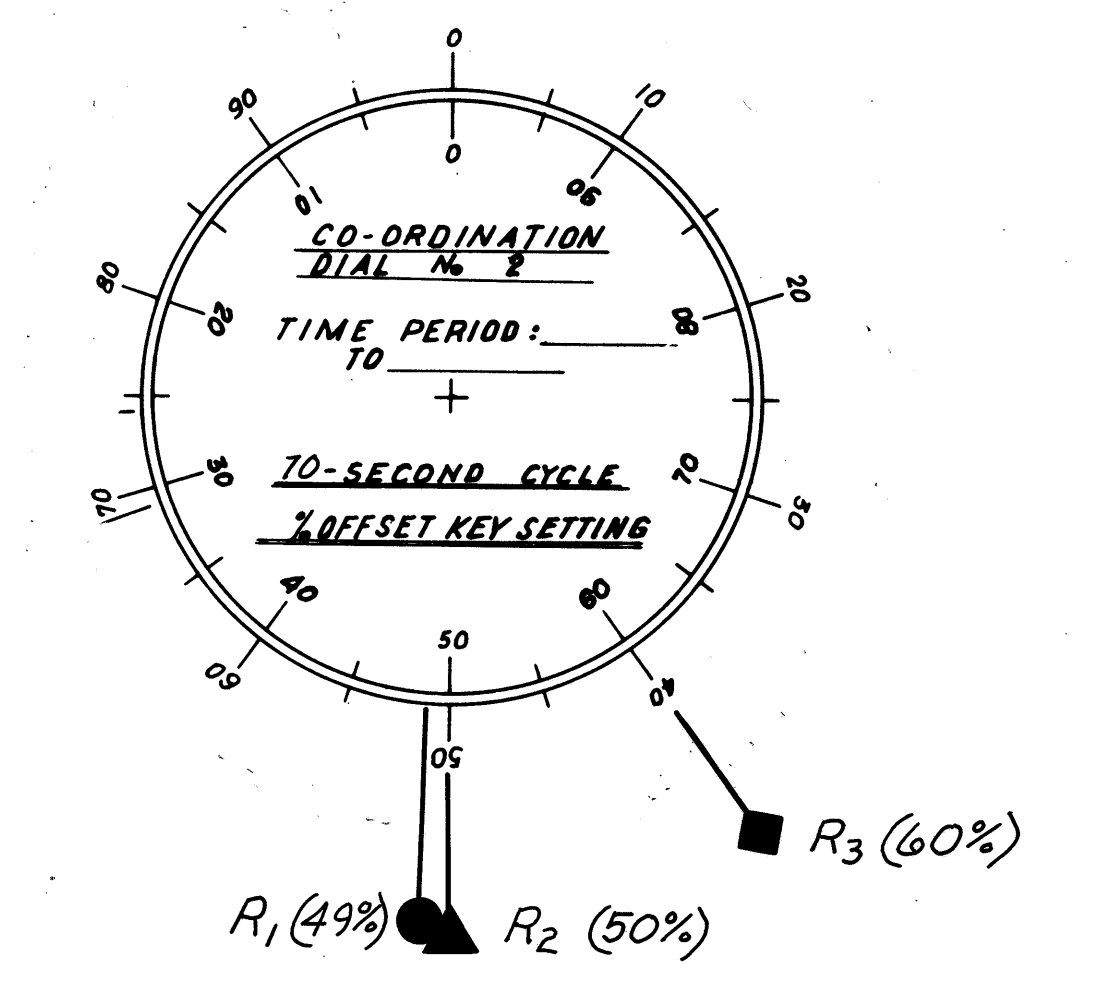

CONTROLLER - SIGNAL LIGHT SYSTEM  
LOCATION: EUCLID AVE. AT BEIDLER RD & E. HOSPITAL DR.

CONTROLLER - SIGNAL LIGHT SYSTEM  
LOCATION: EUCLID AVE. AT WILL-O-PLAZA DR'WY

CONTROLLER - SIGNAL LIGHT SYSTEM  
LOCATION: EUCLID AVE. AT INDUSTRIAL PARKWAY

CONTROLLER - SIGNAL LIGHT SYSTEM  
LOCATION: EUCLID AVE. AT ROBINHOOD DRIVE

- CO-ORDINATION PROGRAM RESET (R<sub>1</sub>)
- ▲ CO-ORDINATION PROGRAM RESET (R<sub>2</sub>)
- ◆ CO-ORDINATION PROGRAM RESET (R<sub>3</sub>)