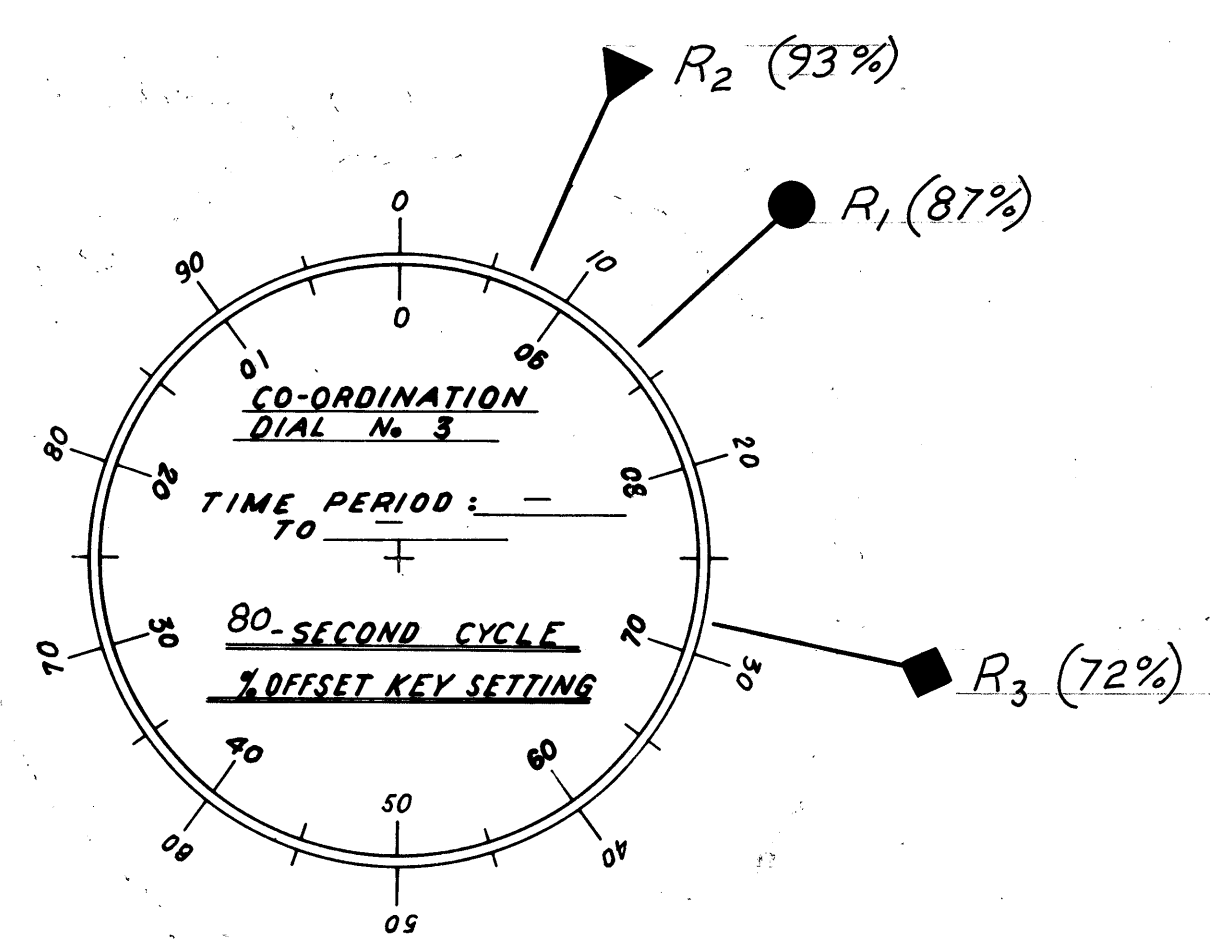

CONTROLLER - SIGNAL LIGHT SYSTEM  
LOCATION: EUCLID AVE. AT BEIDLER RD & E. HOSPITAL DR.

CONTROLLER - SIGNAL LIGHT SYSTEM  
LOCATION: EUCLID AVE. AT WILL-O-PLAZA DR'WY

CONTROLLER - SIGNAL LIGHT SYSTEM  
LOCATION: EUCLID AVE. AT INDUSTRIAL PARKWAY

CONTROLLER - SIGNAL LIGHT SYSTEM  
LOCATION: EUCLID AVE. AT ROBINHOOD DRIVE

- CO-ORDINATION PROGRAM RESET (R<sub>1</sub>)
- ▲ CO-ORDINATION PROGRAM RESET (R<sub>2</sub>)
- ◆ CO-ORDINATION PROGRAM RESET (R<sub>3</sub>)