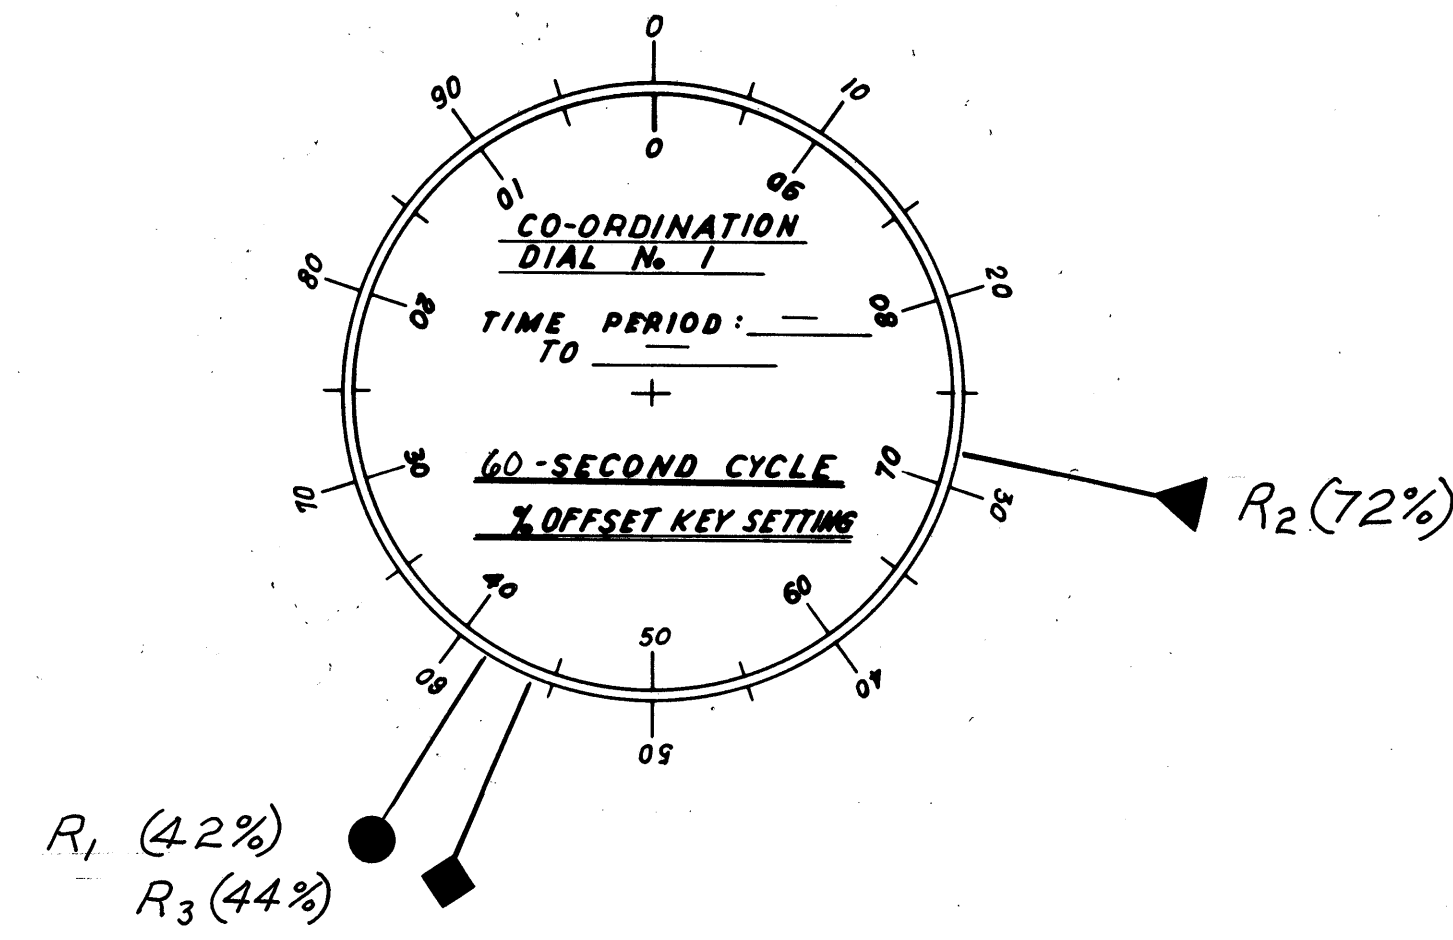

CONTROLLER - SIGNAL LIGHT SYSTEM  
LOCATION: EUCLID AVE. AT BEIDLER RD & E. HOSPITAL DR.

CONTROLLER - SIGNAL LIGHT SYSTEM  
LOCATION: EUCLID AVE. AT WILL-O-PLAZA DR'WY

CONTROLLER - SIGNAL LIGHT SYSTEM  
LOCATION: EUCLID AVE. AT INDUSTRIAL PARKWAY

CONTROLLER - SIGNAL LIGHT SYSTEM  
LOCATION: EUCLID AVE. AT ROBINHOOD DRIVE

- CO-ORDINATION PROGRAM RESET (R<sub>1</sub>)
- ▲ CO-ORDINATION PROGRAM RESET (R<sub>2</sub>)
- ◆ CO-ORDINATION PROGRAM RESET (R<sub>3</sub>)