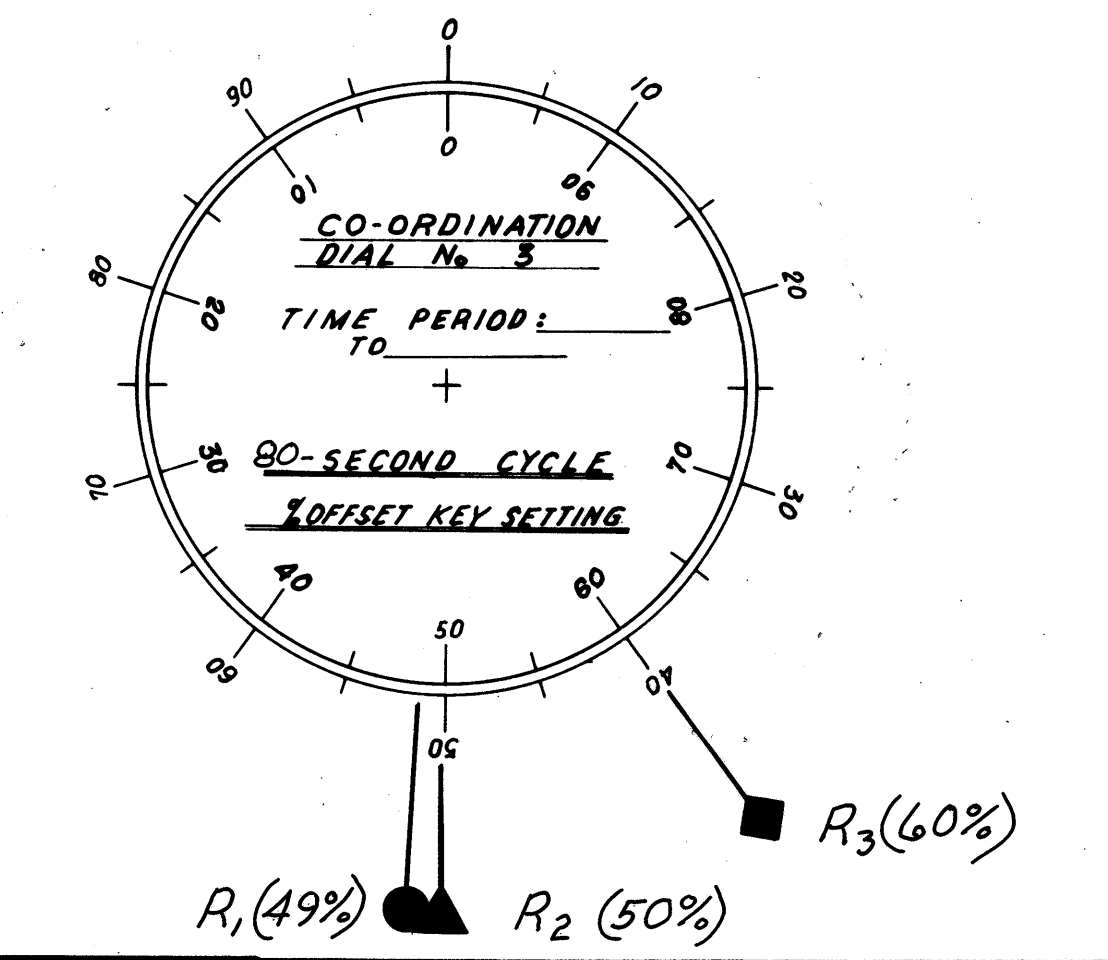

CONTROLLER - SIGNAL LIGHT SYSTEM  
LOCATION: EUCLID AVE. AT BEIDLER RD & E. HOSPITAL DR.

CONTROLLER - SIGNAL LIGHT SYSTEM  
LOCATION: EUCLID AVE. AT WILL-O-PLAZA DR'WY

CONTROLLER - SIGNAL LIGHT SYSTEM  
LOCATION: EUCLID AVE. AT INDUSTRIAL PARKWAY

CONTROLLER - SIGNAL LIGHT SYSTEM  
LOCATION: EUCLID AVE. AT ROBINHOOD DRIVE

- CO-ORDINATION PROGRAM RESET (R<sub>1</sub>)
- ▲ CO-ORDINATION PROGRAM RESET (R<sub>2</sub>)
- ◆ CO-ORDINATION PROGRAM RESET (R<sub>3</sub>)