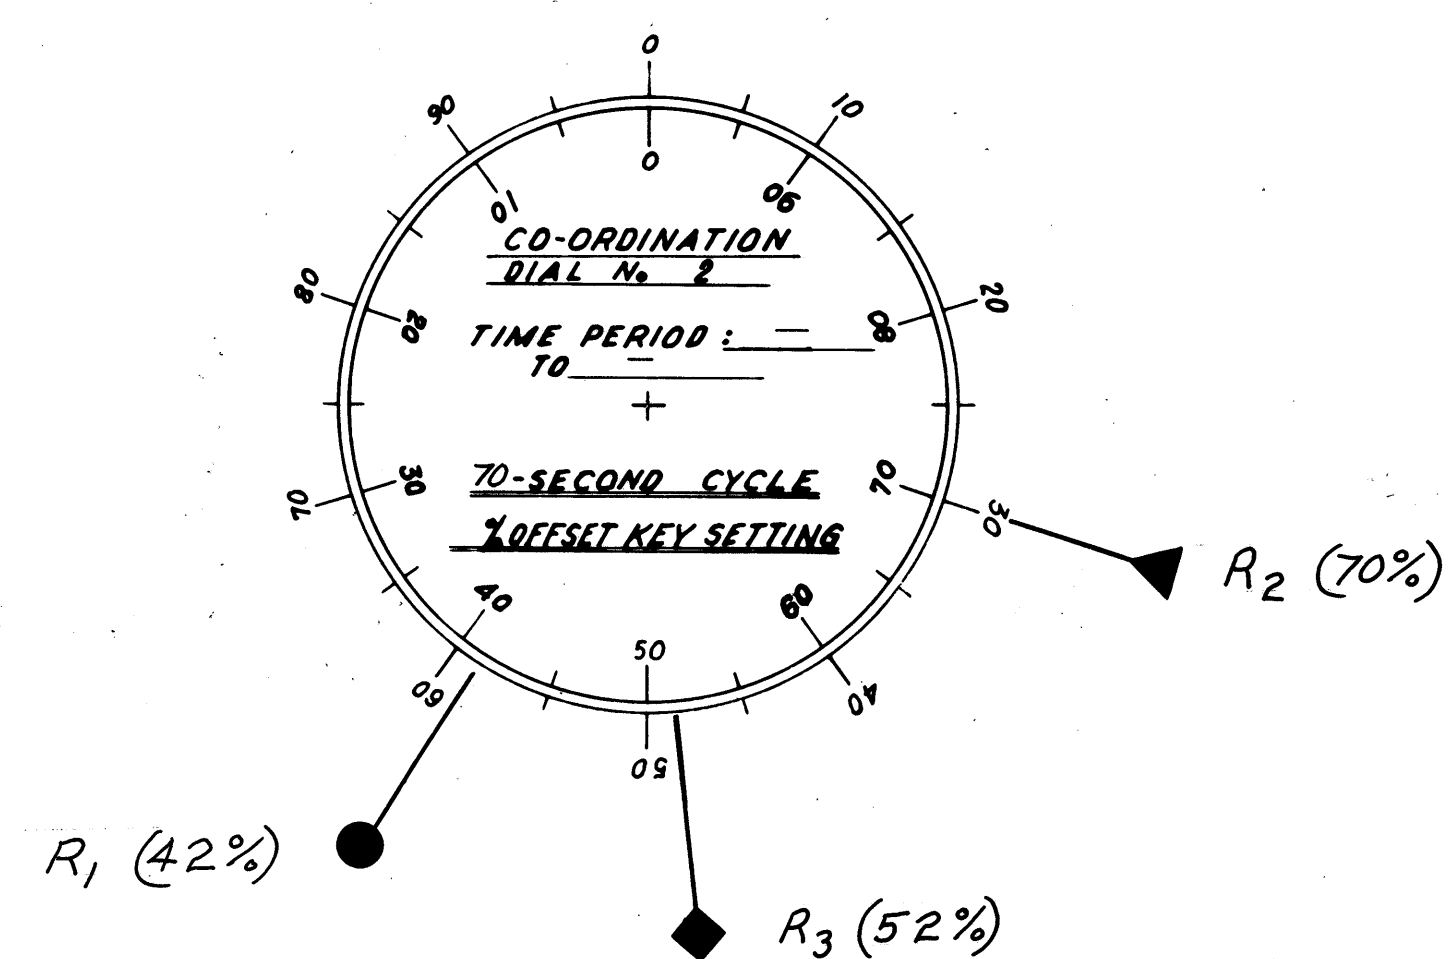

CONTROLLER - SIGNAL LIGHT SYSTEM  
LOCATION: EUCLID AVE. AT BEIDLER RD & E. HOSPITAL DR.

CONTROLLER - SIGNAL LIGHT SYSTEM  
LOCATION: EUCLID AVE. AT WILL-O-PLAZA DR'WY

CONTROLLER - SIGNAL LIGHT SYSTEM  
LOCATION: EUCLID AVE. AT INDUSTRIAL PARKWAY

CONTROLLER - SIGNAL LIGHT SYSTEM  
LOCATION: EUCLID AVE. AT ROBINHOOD DRIVE

- CO-ORDINATION PROGRAM RESET (R<sub>1</sub>)
- ▲ CO-ORDINATION PROGRAM RESET (R<sub>2</sub>)
- ◆ CO-ORDINATION PROGRAM RESET (R<sub>3</sub>)