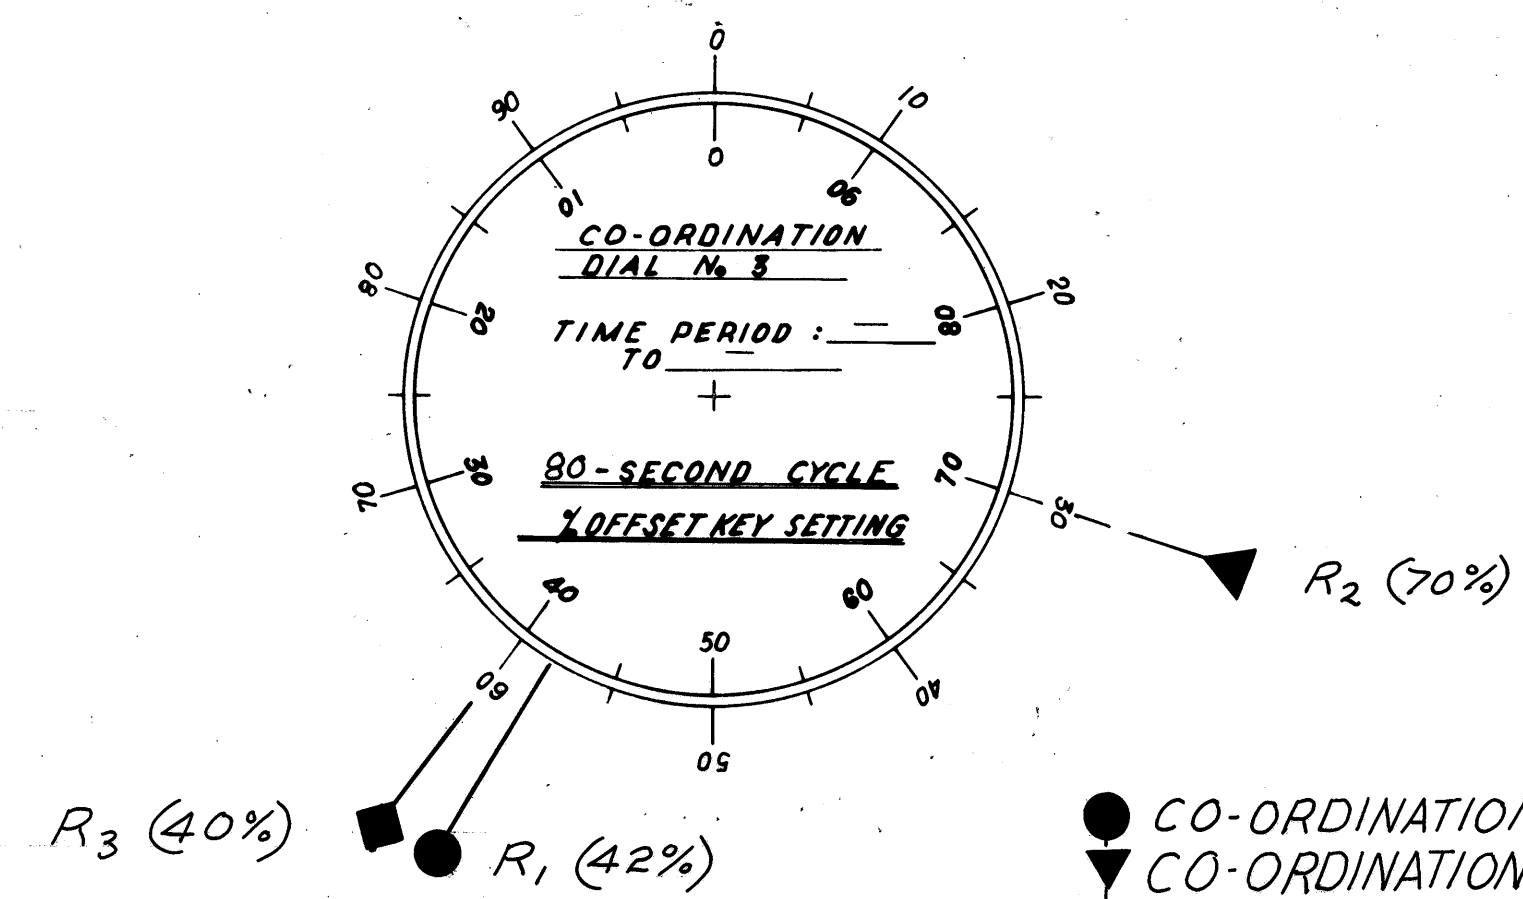

CONTROLLER - SIGNAL LIGHT SYSTEM  
LOCATION: EUCLID AVE. AT BEIDLER RD & E. HOSPITAL DR.

CONTROLLER - SIGNAL LIGHT SYSTEM  
LOCATION: EUCLID AVE. AT WILL-O-PLAZA DR'WY

CONTROLLER - SIGNAL LIGHT SYSTEM  
LOCATION: EUCLID AVE. AT INDUSTRIAL PARKWAY

CONTROLLER - SIGNAL LIGHT SYSTEM  
LOCATION: EUCLID AVE. AT ROBINHOOD DRIVE

- CO-ORDINATION PROGRAM RESET (R<sub>1</sub>)
- ▲ CO-ORDINATION PROGRAM RESET (R<sub>2</sub>)
- ◆ CO-ORDINATION PROGRAM RESET (R<sub>3</sub>)