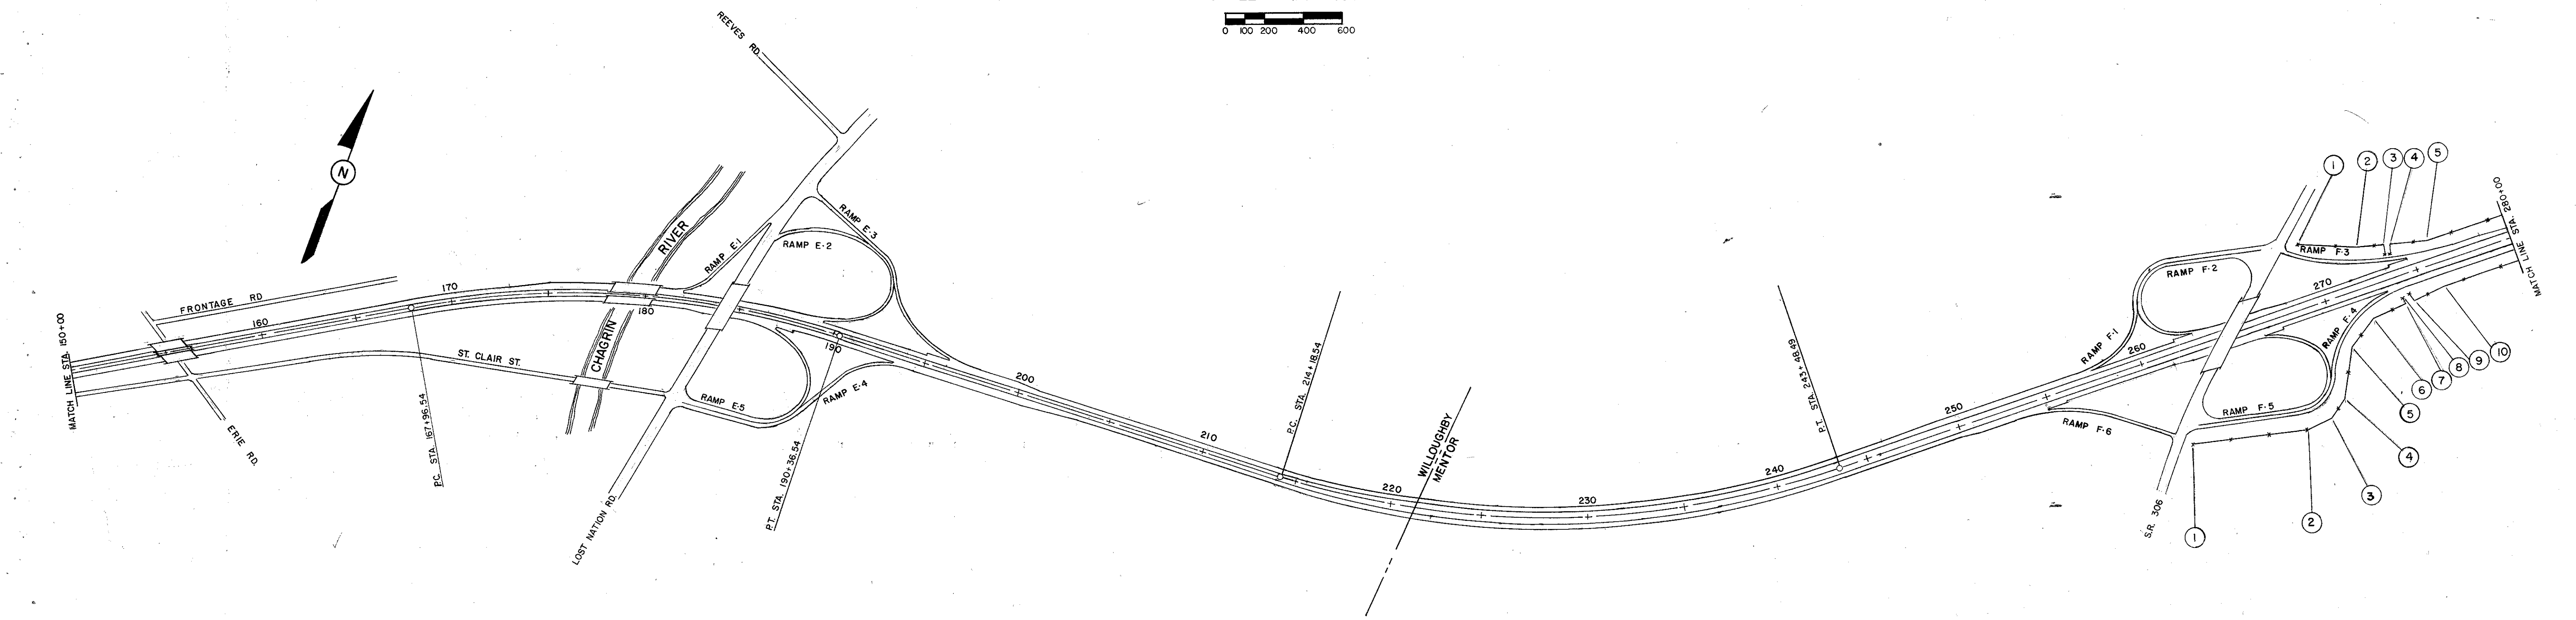

FENCE PLAN

SCALE 1/4" = 100'

FOR FENCE QUANTITIES AND LOCATIONS SEE SHEET 50