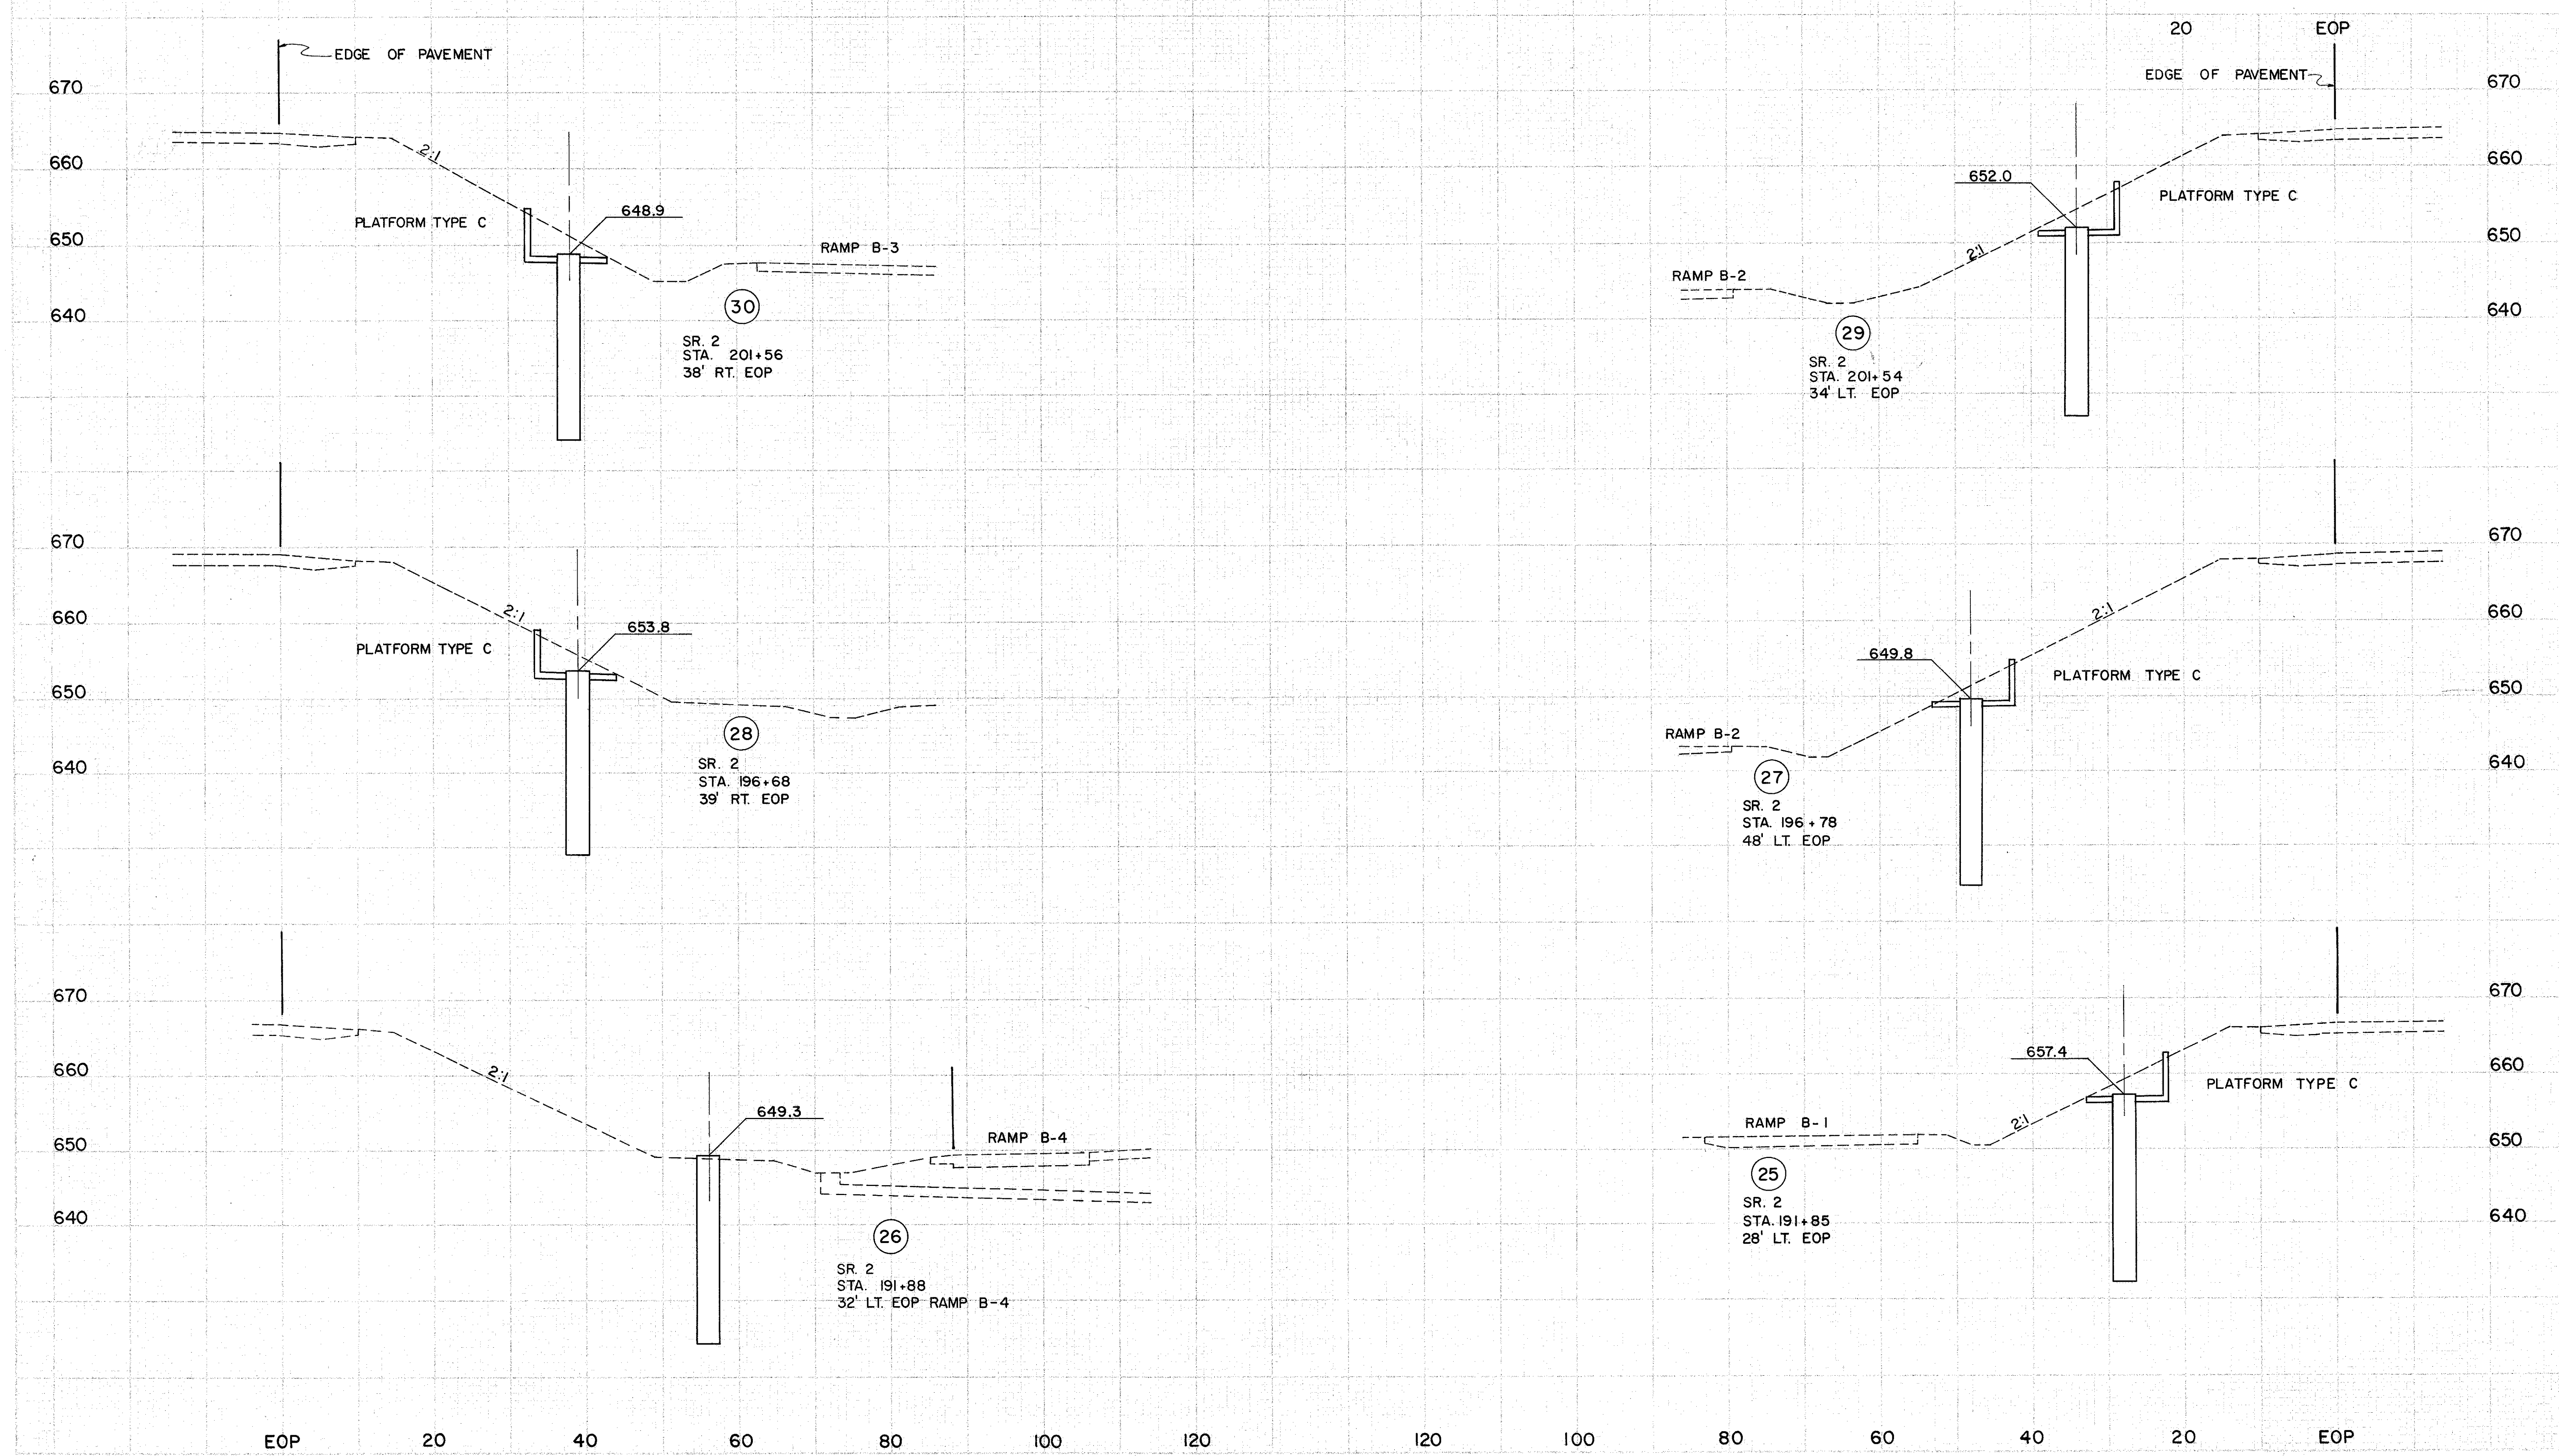

LAKE COUNTY
LAK-2-0.00

TOWER FOUNDATION CROSS SECTIONS