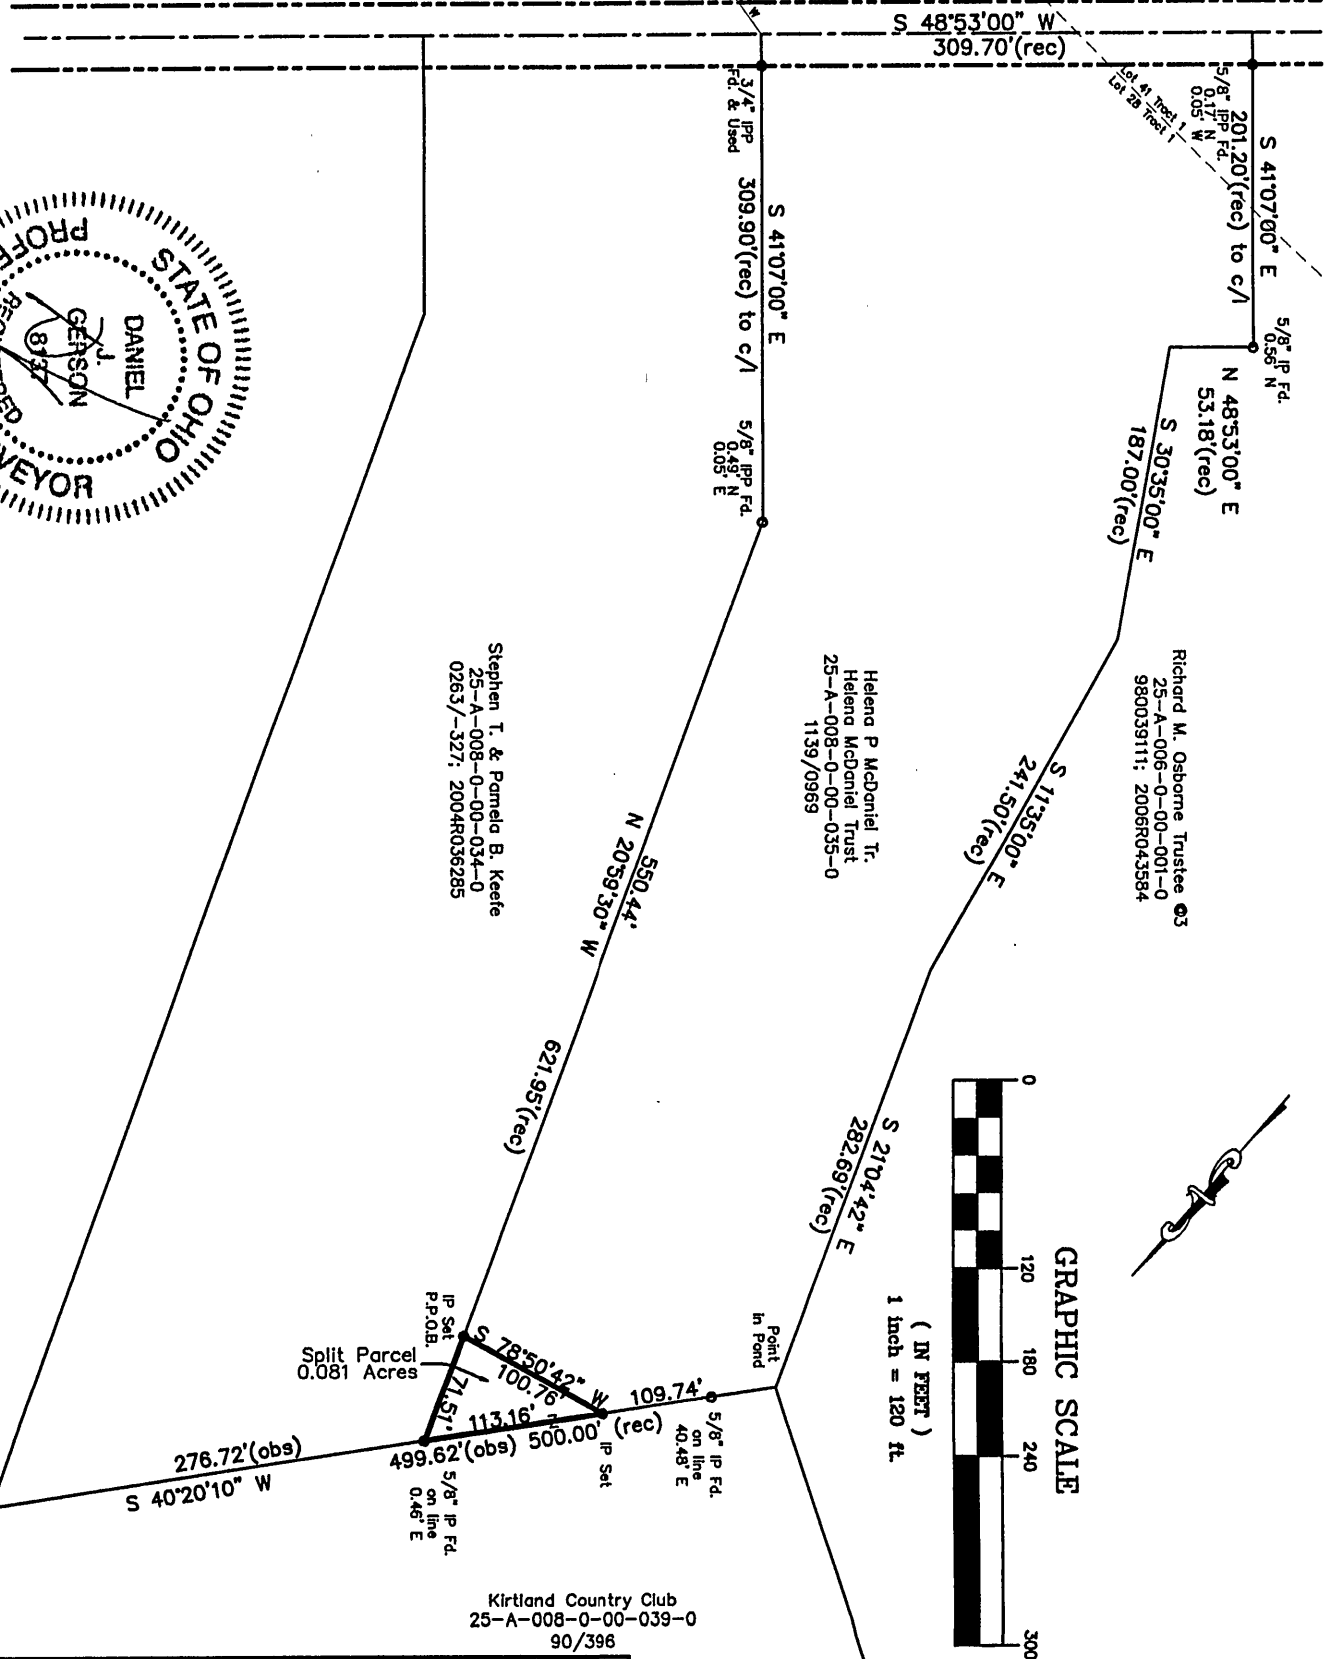

31 SA607

Kirtland Country Club
 39438 Kirtland Rd.
 Willoughby, Ohio 44094

TITLE Lot Split PPN 25-A-008-0-00-035-0			
Part of Original Kirtland Township Lot 28 Tract 1			
Village of Waite Hill Lake County Ohio			
DATE 1-31-07	DRAWN BY DJG	CHECKED BY DJG	SCALE 1" = 120'