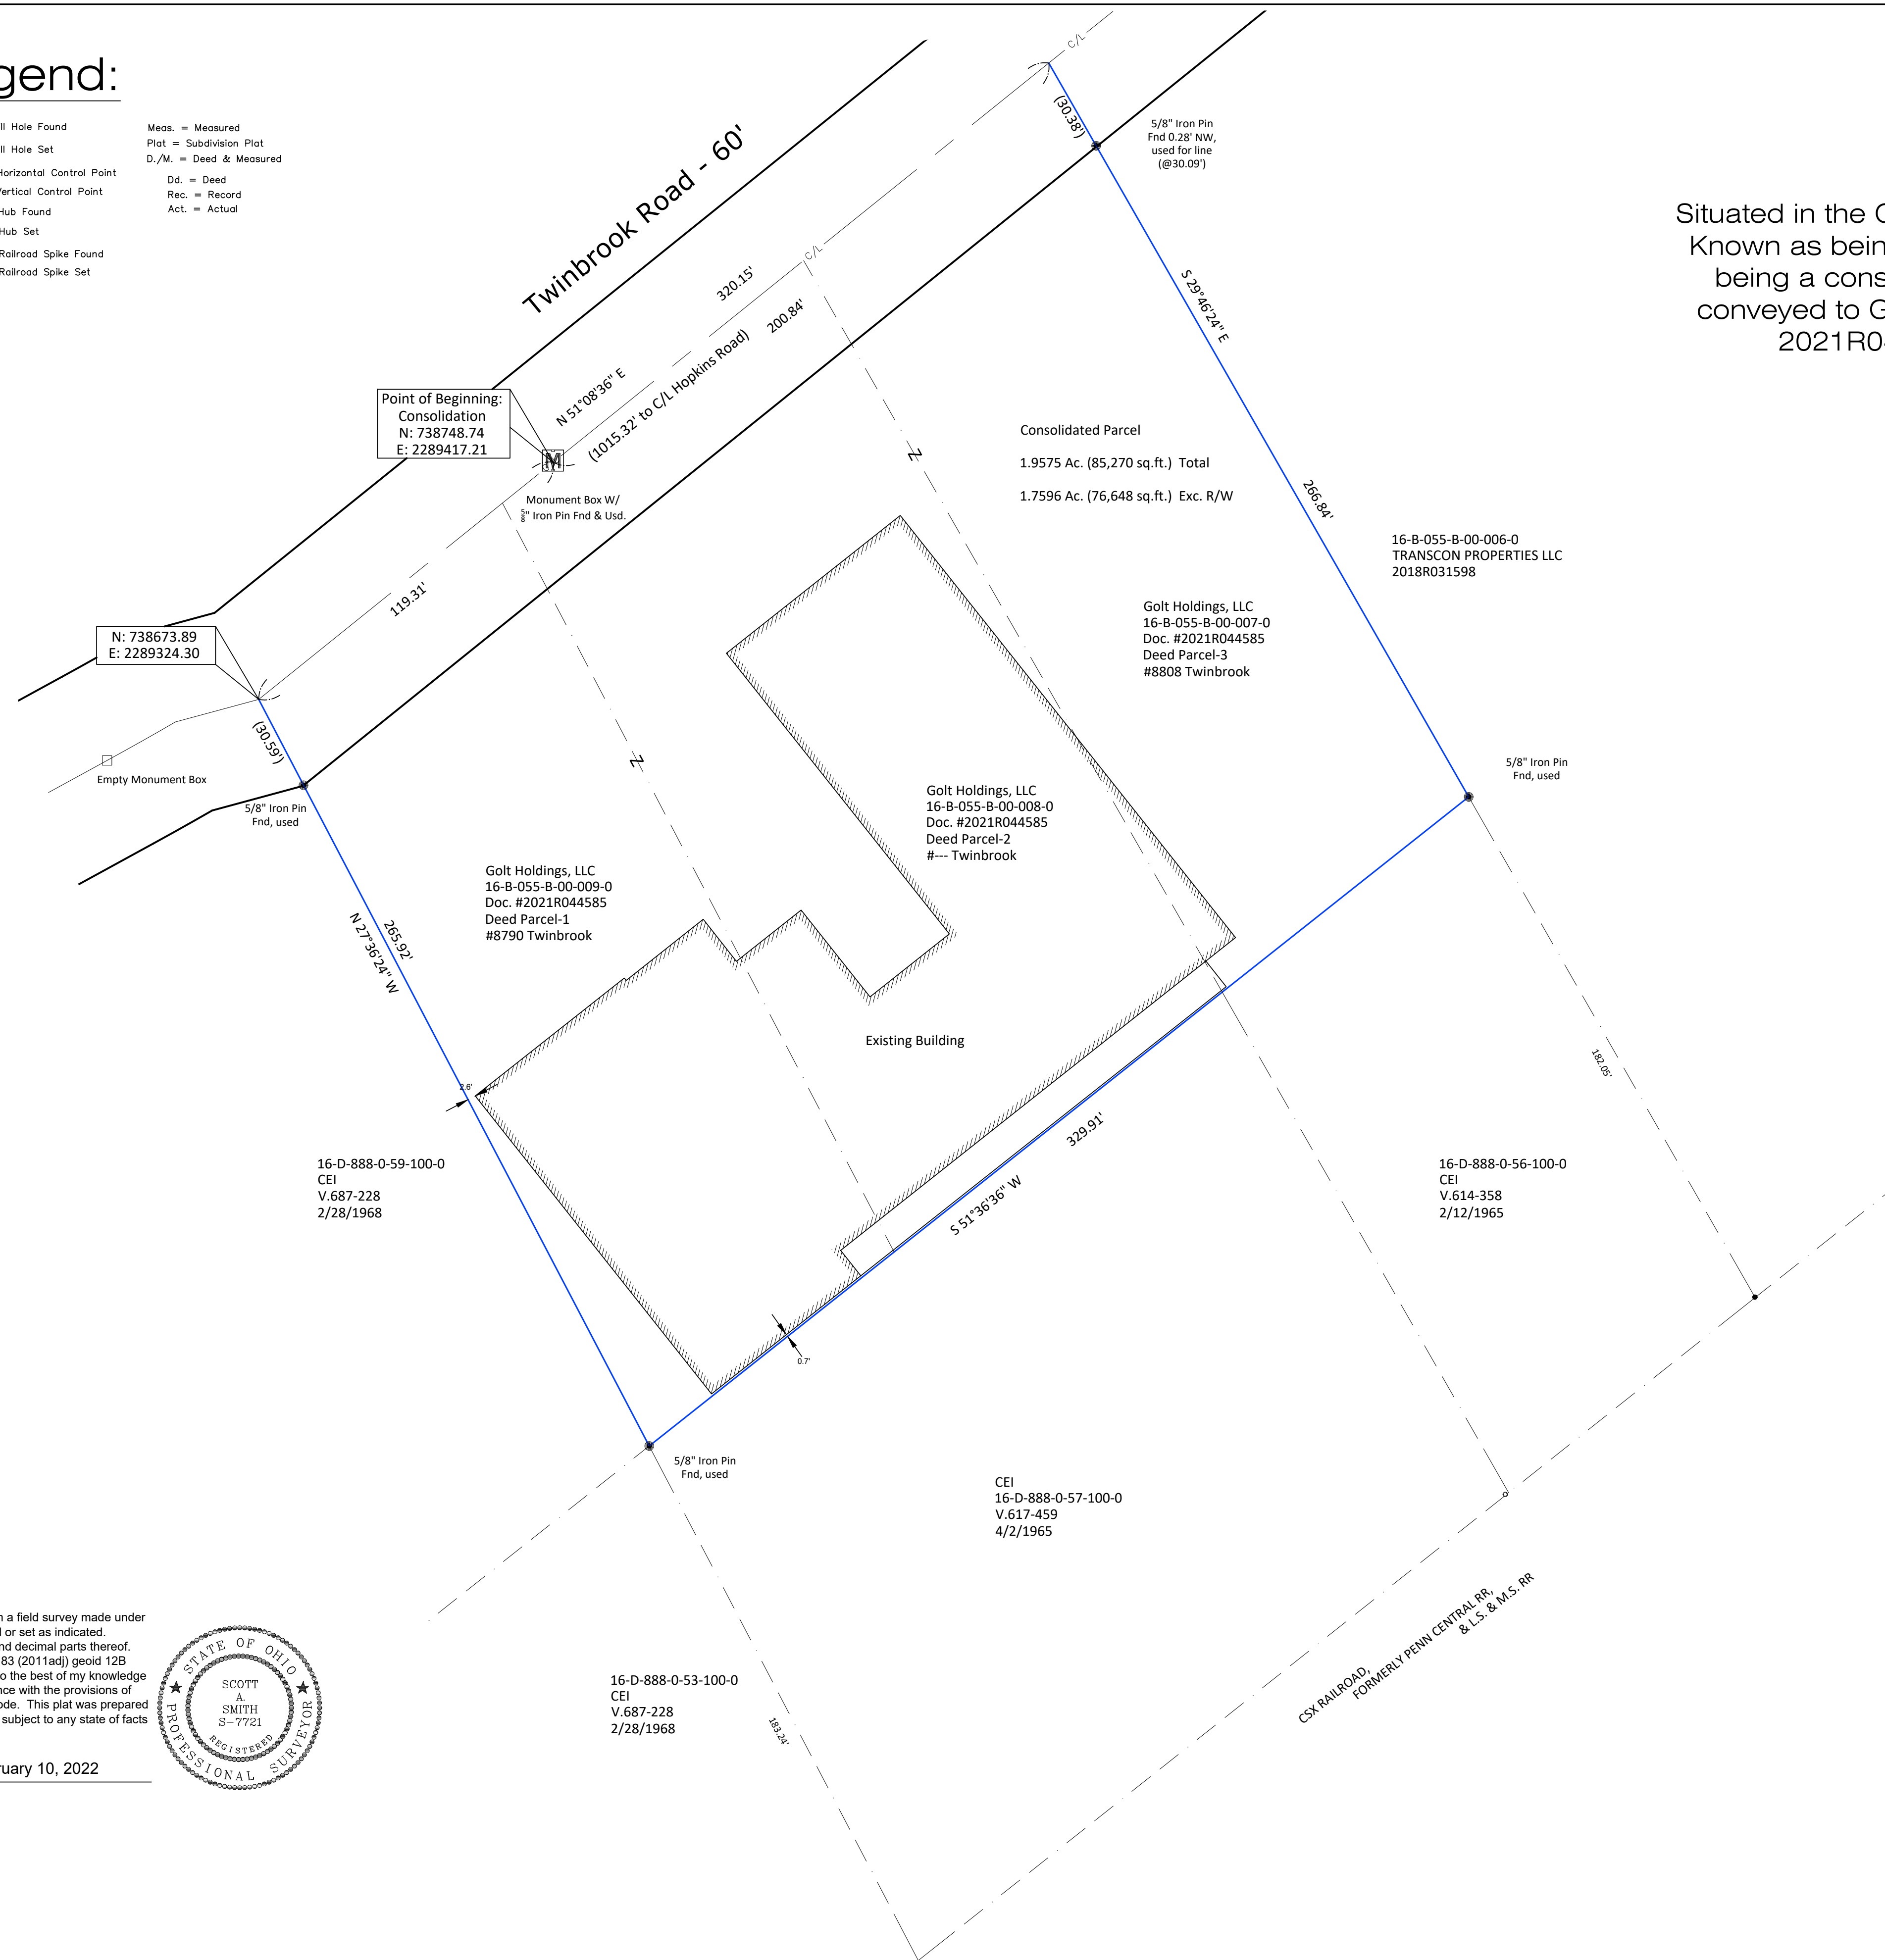

Legend:

- I. Pin Found
  - I. Pipe Found
  - 5/8" I. Pin Set (LDC, etc.)
  - ⊠ Monument Box Found
  - Monument Box Empty
  - ▲ PK Set
  - △ PK Found
  - ◎ Stone Found
  - ⊕ Drill Hole Found
  - ⊕ Drill Hole Set
  - ⊕ Horizontal Control Point
  - ⊕ Vertical Control Point
  - ⊕ Hub Found
  - ⊕ Hub Set
  - ⊕ Railroad Spike Found
  - ⊕ Railroad Spike Set
2. Meas. = Measured
   Plat = Subdivision Plat
   D./M. = Deed & Measured
   Dd. = Deed
   Rec. = Record
   Act. = Actual

Plat of Consolidation For: Golt Holdings, LLC

Situated in the City of Mentor, County of Lake and State of Ohio & Known as being part of Original Township Lot 9, Tract 7, further being a consolidation of parcels 1, 2 & 3 in the deed of land conveyed to Golt Holdings, LLC in Lake County Document No. 2021R044585 (PPN's: 16B-055B-007, 008 & 009).

February 2022 Scale 1"=30'

PERTINENT DOCUMENTS USED:
Current GIS Map.
Archived Tax Maps.
Deeds shown.
ALTA Survey of 8824 Twinbrook by Riverstone - 2018

Scott A. Smith, P.S. # 7721
February 10, 2022

Lot Consolidation

LAND DESIGN consultants
www.LDCinc.net
ENGINEERS PLANNERS SURVEYORS
8025 Cabonne Drive Mentor, Ohio 44060
TEL: (440) 258-9272
FAX: (440) 258-9272
L.D.C. Inc. d.b.a.

DATE 2/15/2022
SCALE: HOR. 1"=30'
VERT. _____
FILENAME Twinbrook-cons
COMPUTER S:
TAB NAME Plat

Golt Holdings, LLC
City of Mentor - Lake County - Ohio

SHEET 1 OF 1
CONTRACT No. ENTED1-2101