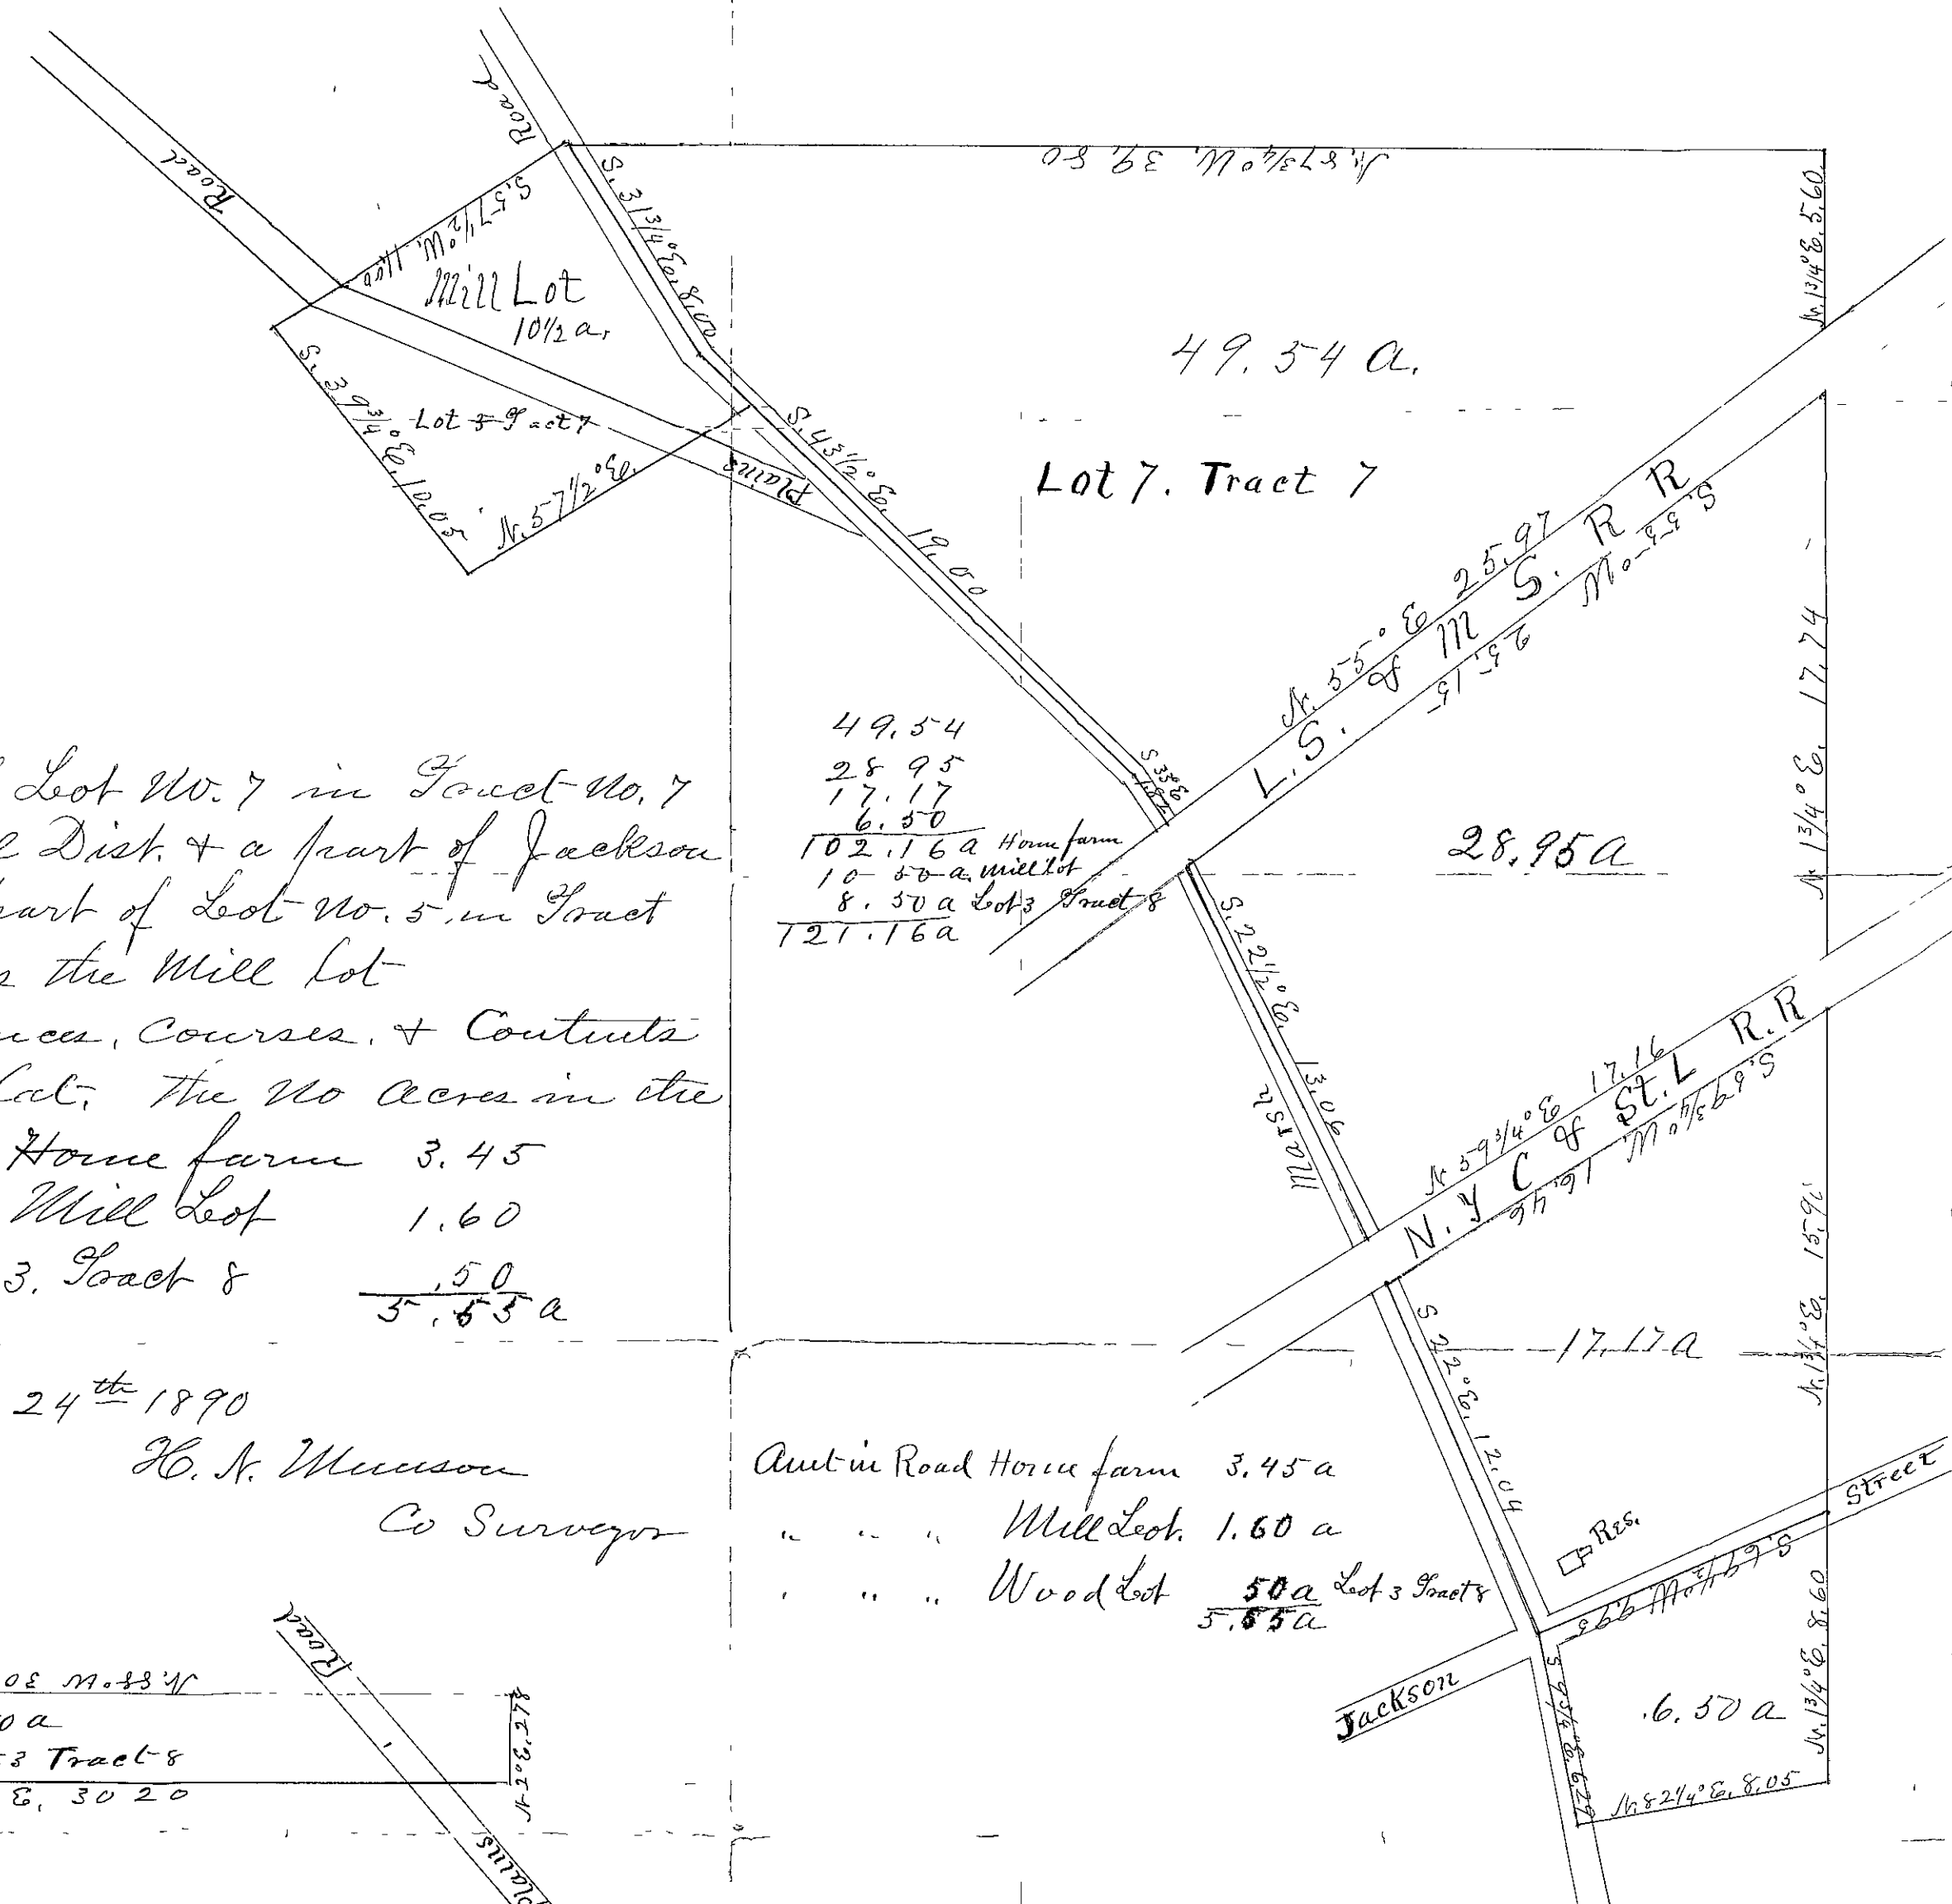

Survey of Lot No. 7 in Tract No. 7  
 Mentor Special Dist. & a part of Jackson  
 Lot, also a part of Lot No. 5 in Tract  
 No. 7 known as the Mill Lot

Distances, Courses, & Contents  
 given on Plat, the No acres in the  
 road in the Home farm 3.45  
 in the Mill Lot 1.60  
 " Lot 3, Tract 8 .50  
 5.55 a

Mentor April 24<sup>th</sup> 1890

H. A. Munson

Co Surveyor

Aunt in Road Home farm 3.45 a  
 " " " Mill Lot 1.60 a  
 " " " Wood Lot .50 a Lot 3 Tract 8  
 5.55 a

Wood Lot. 850 a

Lots Tract 8

S. 88° E. 30 20

49.54  
 28.95  
 17.17  
 6.50  
 102.16 a Home farm  
 10.50 a Mill Lot  
 8.50 a Lot 3 Tract 8  
 121.16 a

St. Louis Road

Road

St. Louis

Jackson

Street