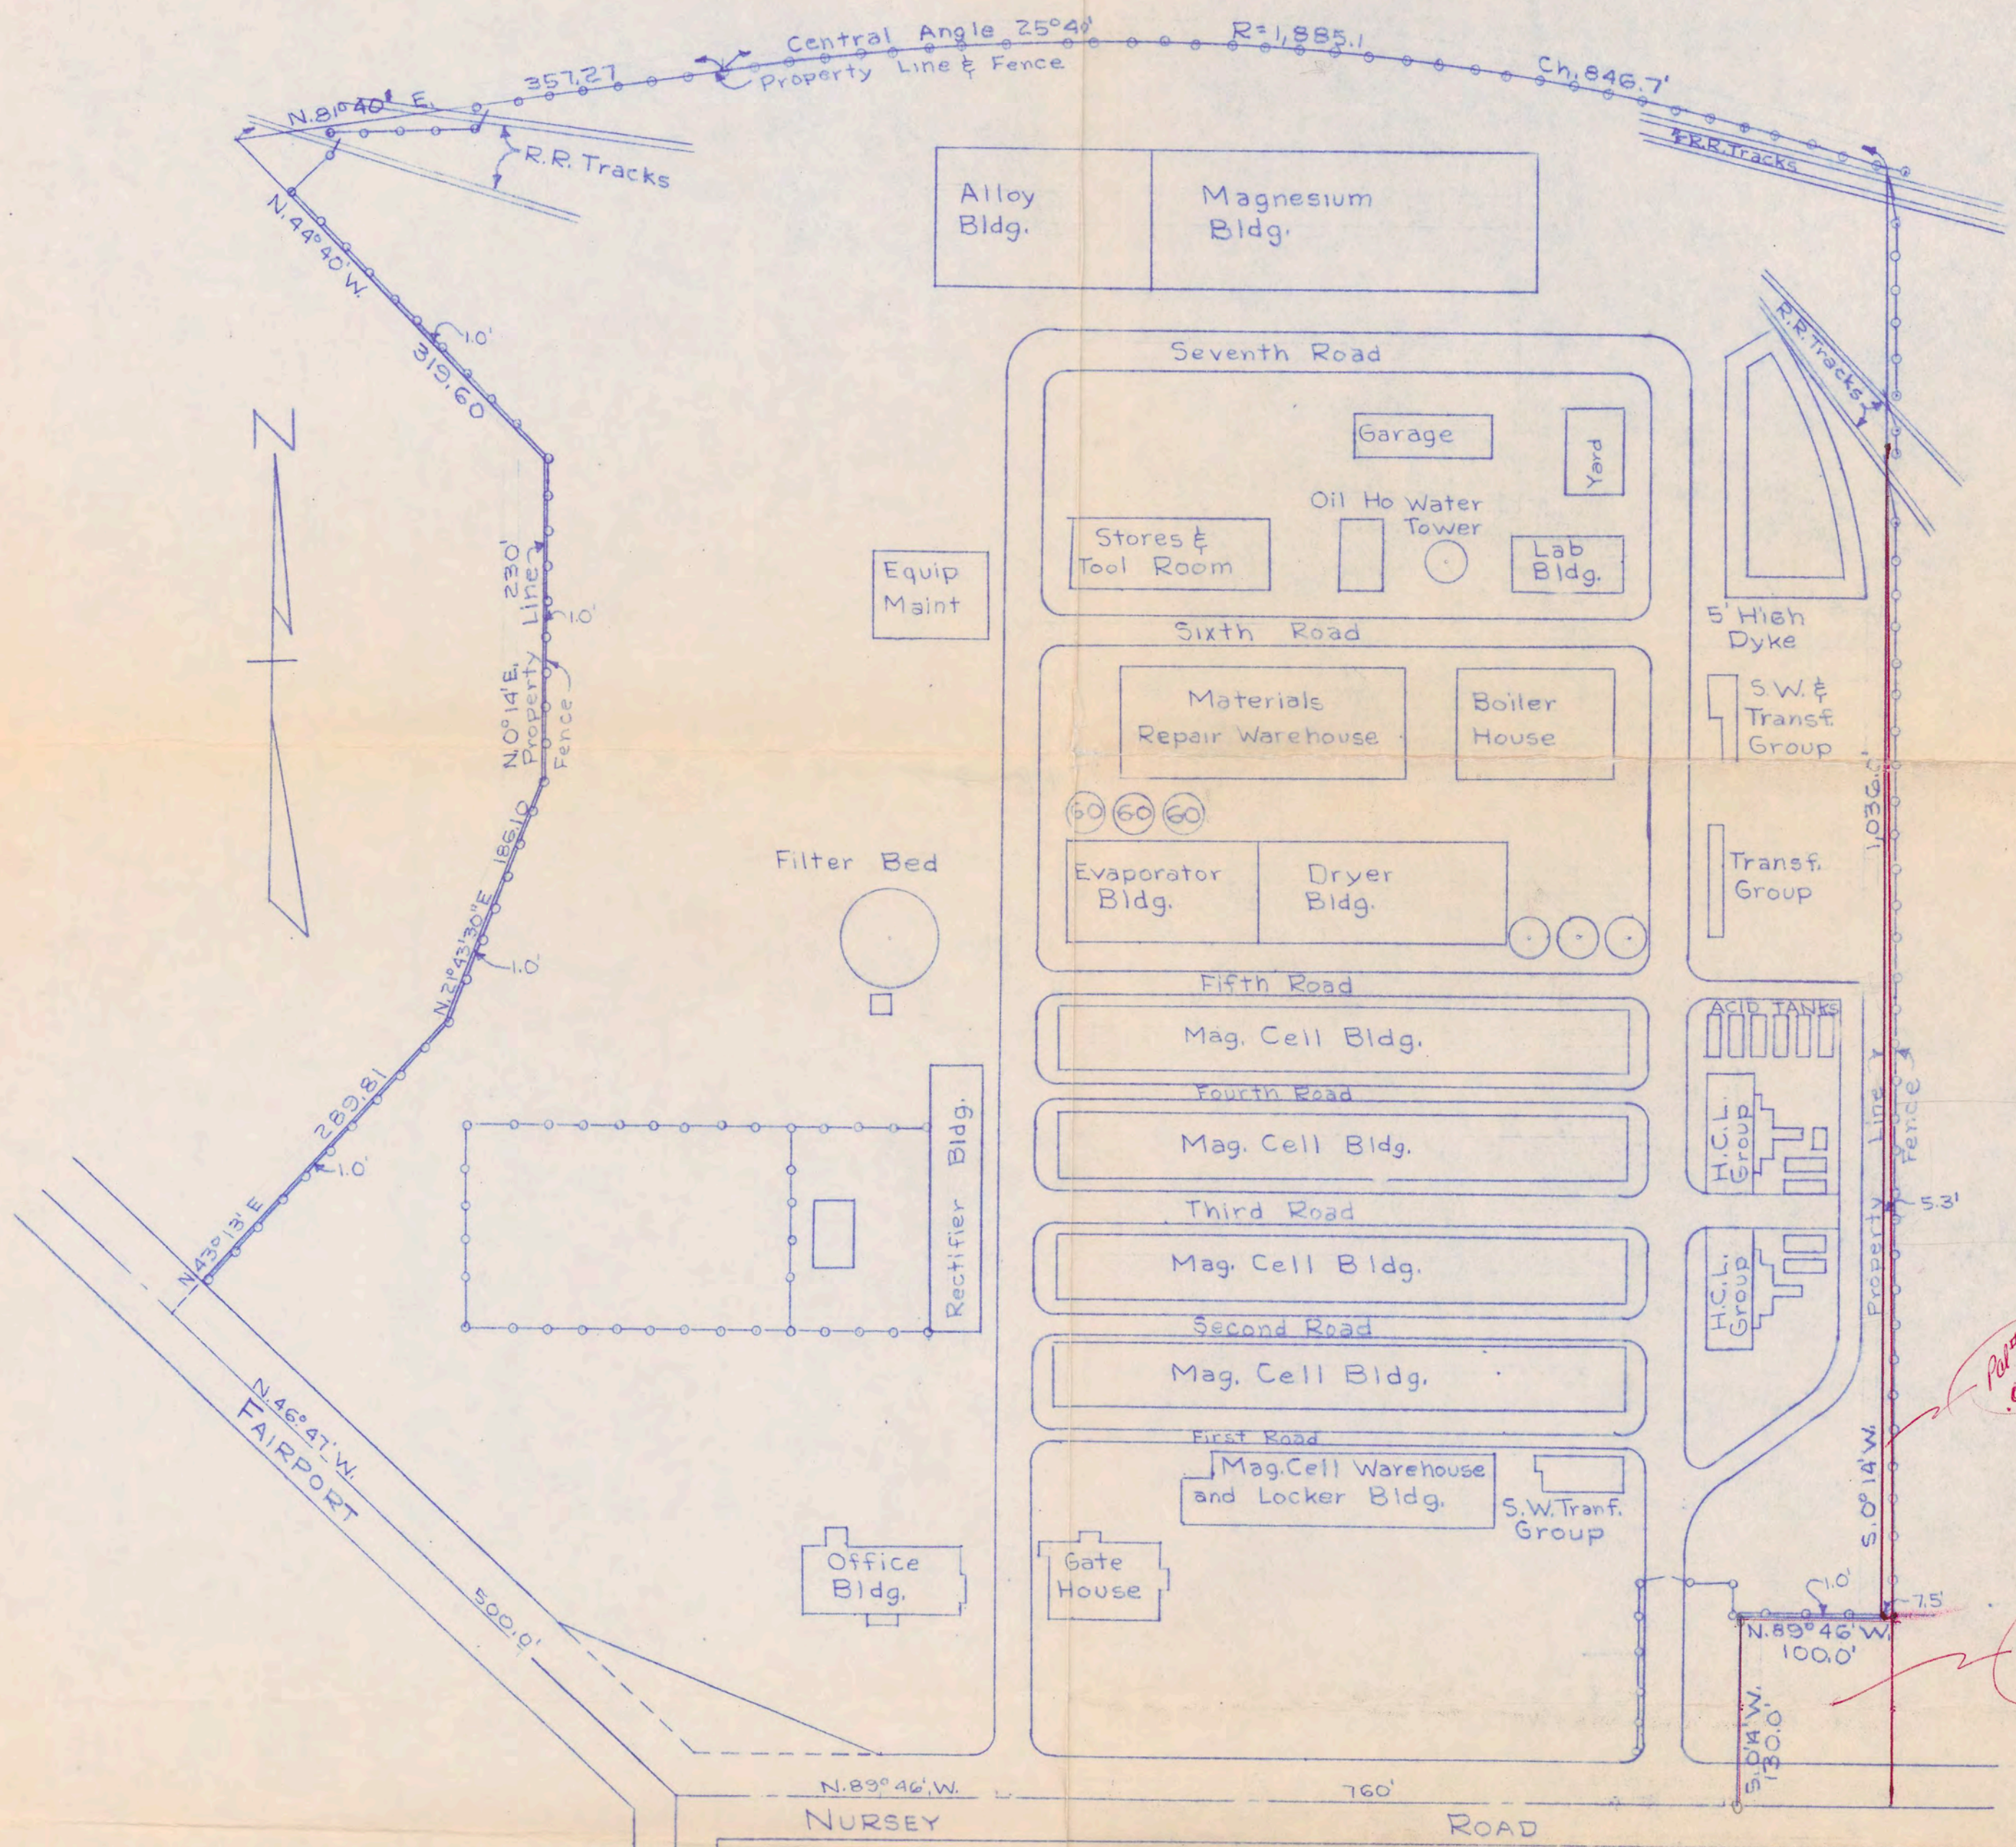

Puller Tract # 2 40

PLAT OF PROPERTY OF
 DIAMOND MAGNESIUM PLANT
 FOR
 LAKE COUNTY TITLE CO.
 LOT 1, TRACT 2 PAINESVILLE, TWP.
 LAKE COUNTY, OHIO
 SCALE 1"=100' MAY, 1963.

FULLERTON, KERR & ASSOCIATES
 REG. ENGINEERS & SURVEYORS
 PAINESVILLE, OHIO