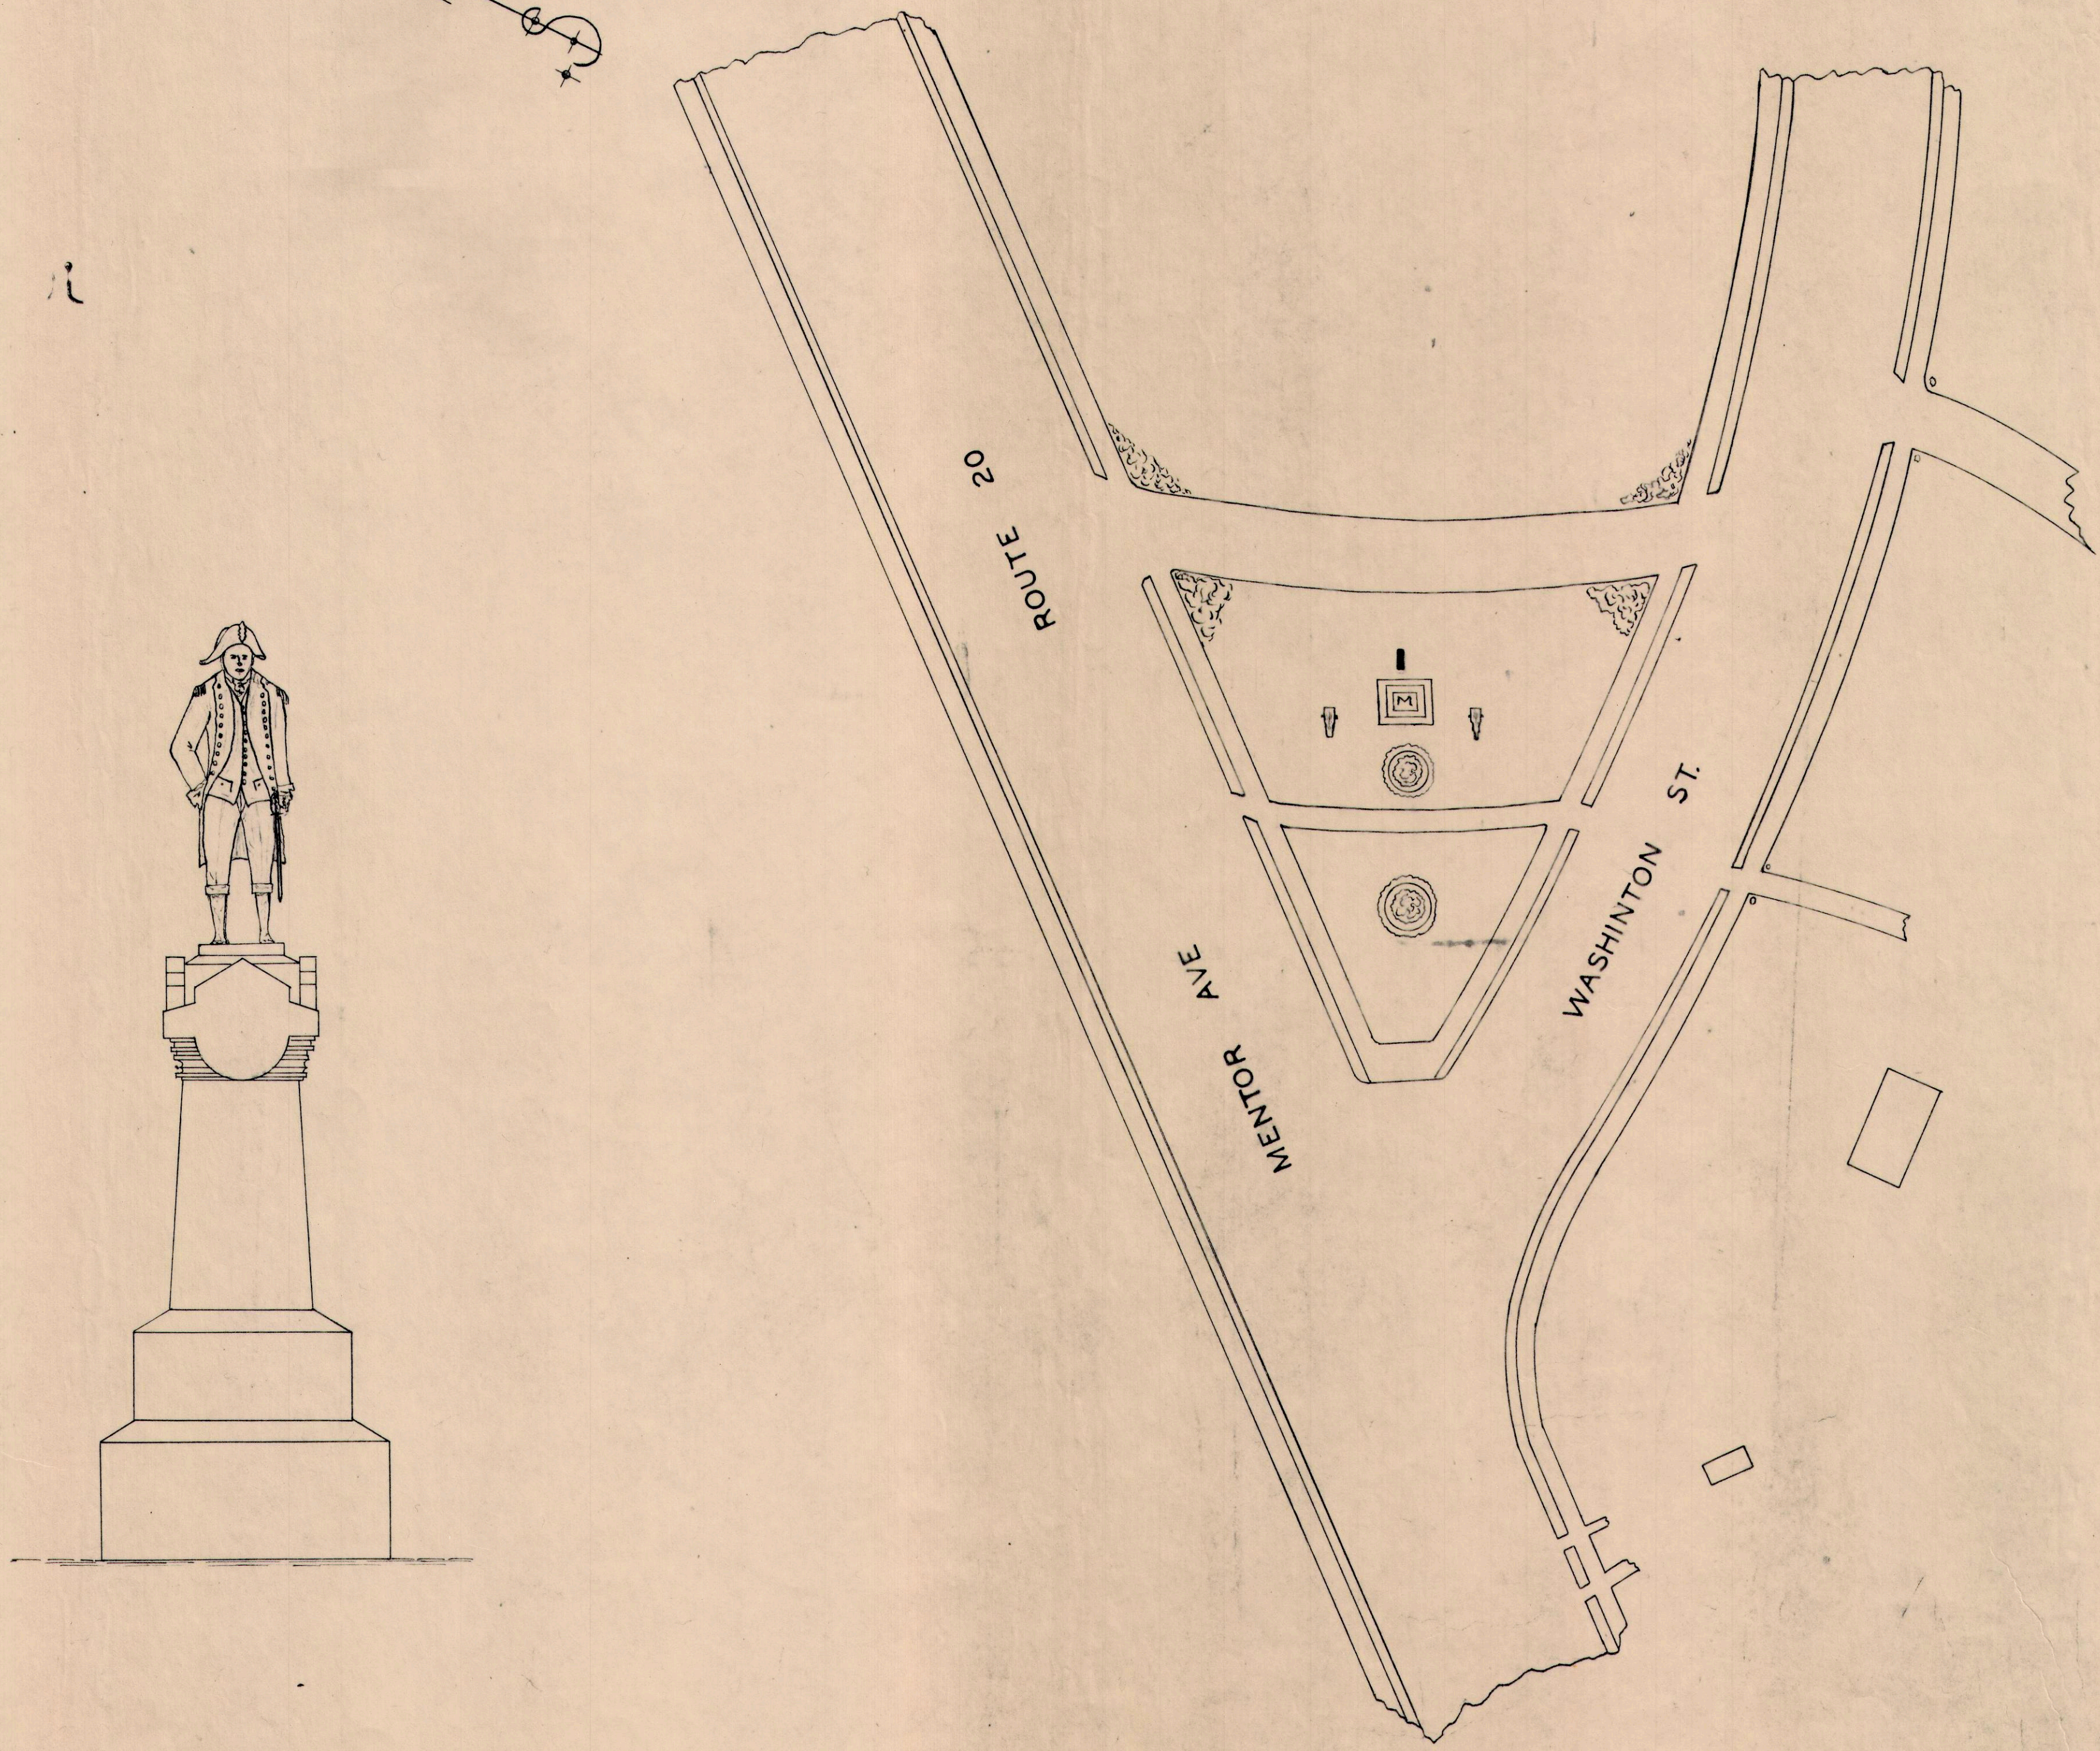

NAME PAINE GEN. EDWARD WAR I

No II
GEN. EDW. PAINE
MONUMENT
LAKE CO PAINESVILLE TWP
OFFICIAL PROJECT NOS 665-42-3-232
AND
465-42-3-467
LEGEND HISTORY
① REVOLUTIONARY WAR
SCALE 1"=20' .10 ACRES