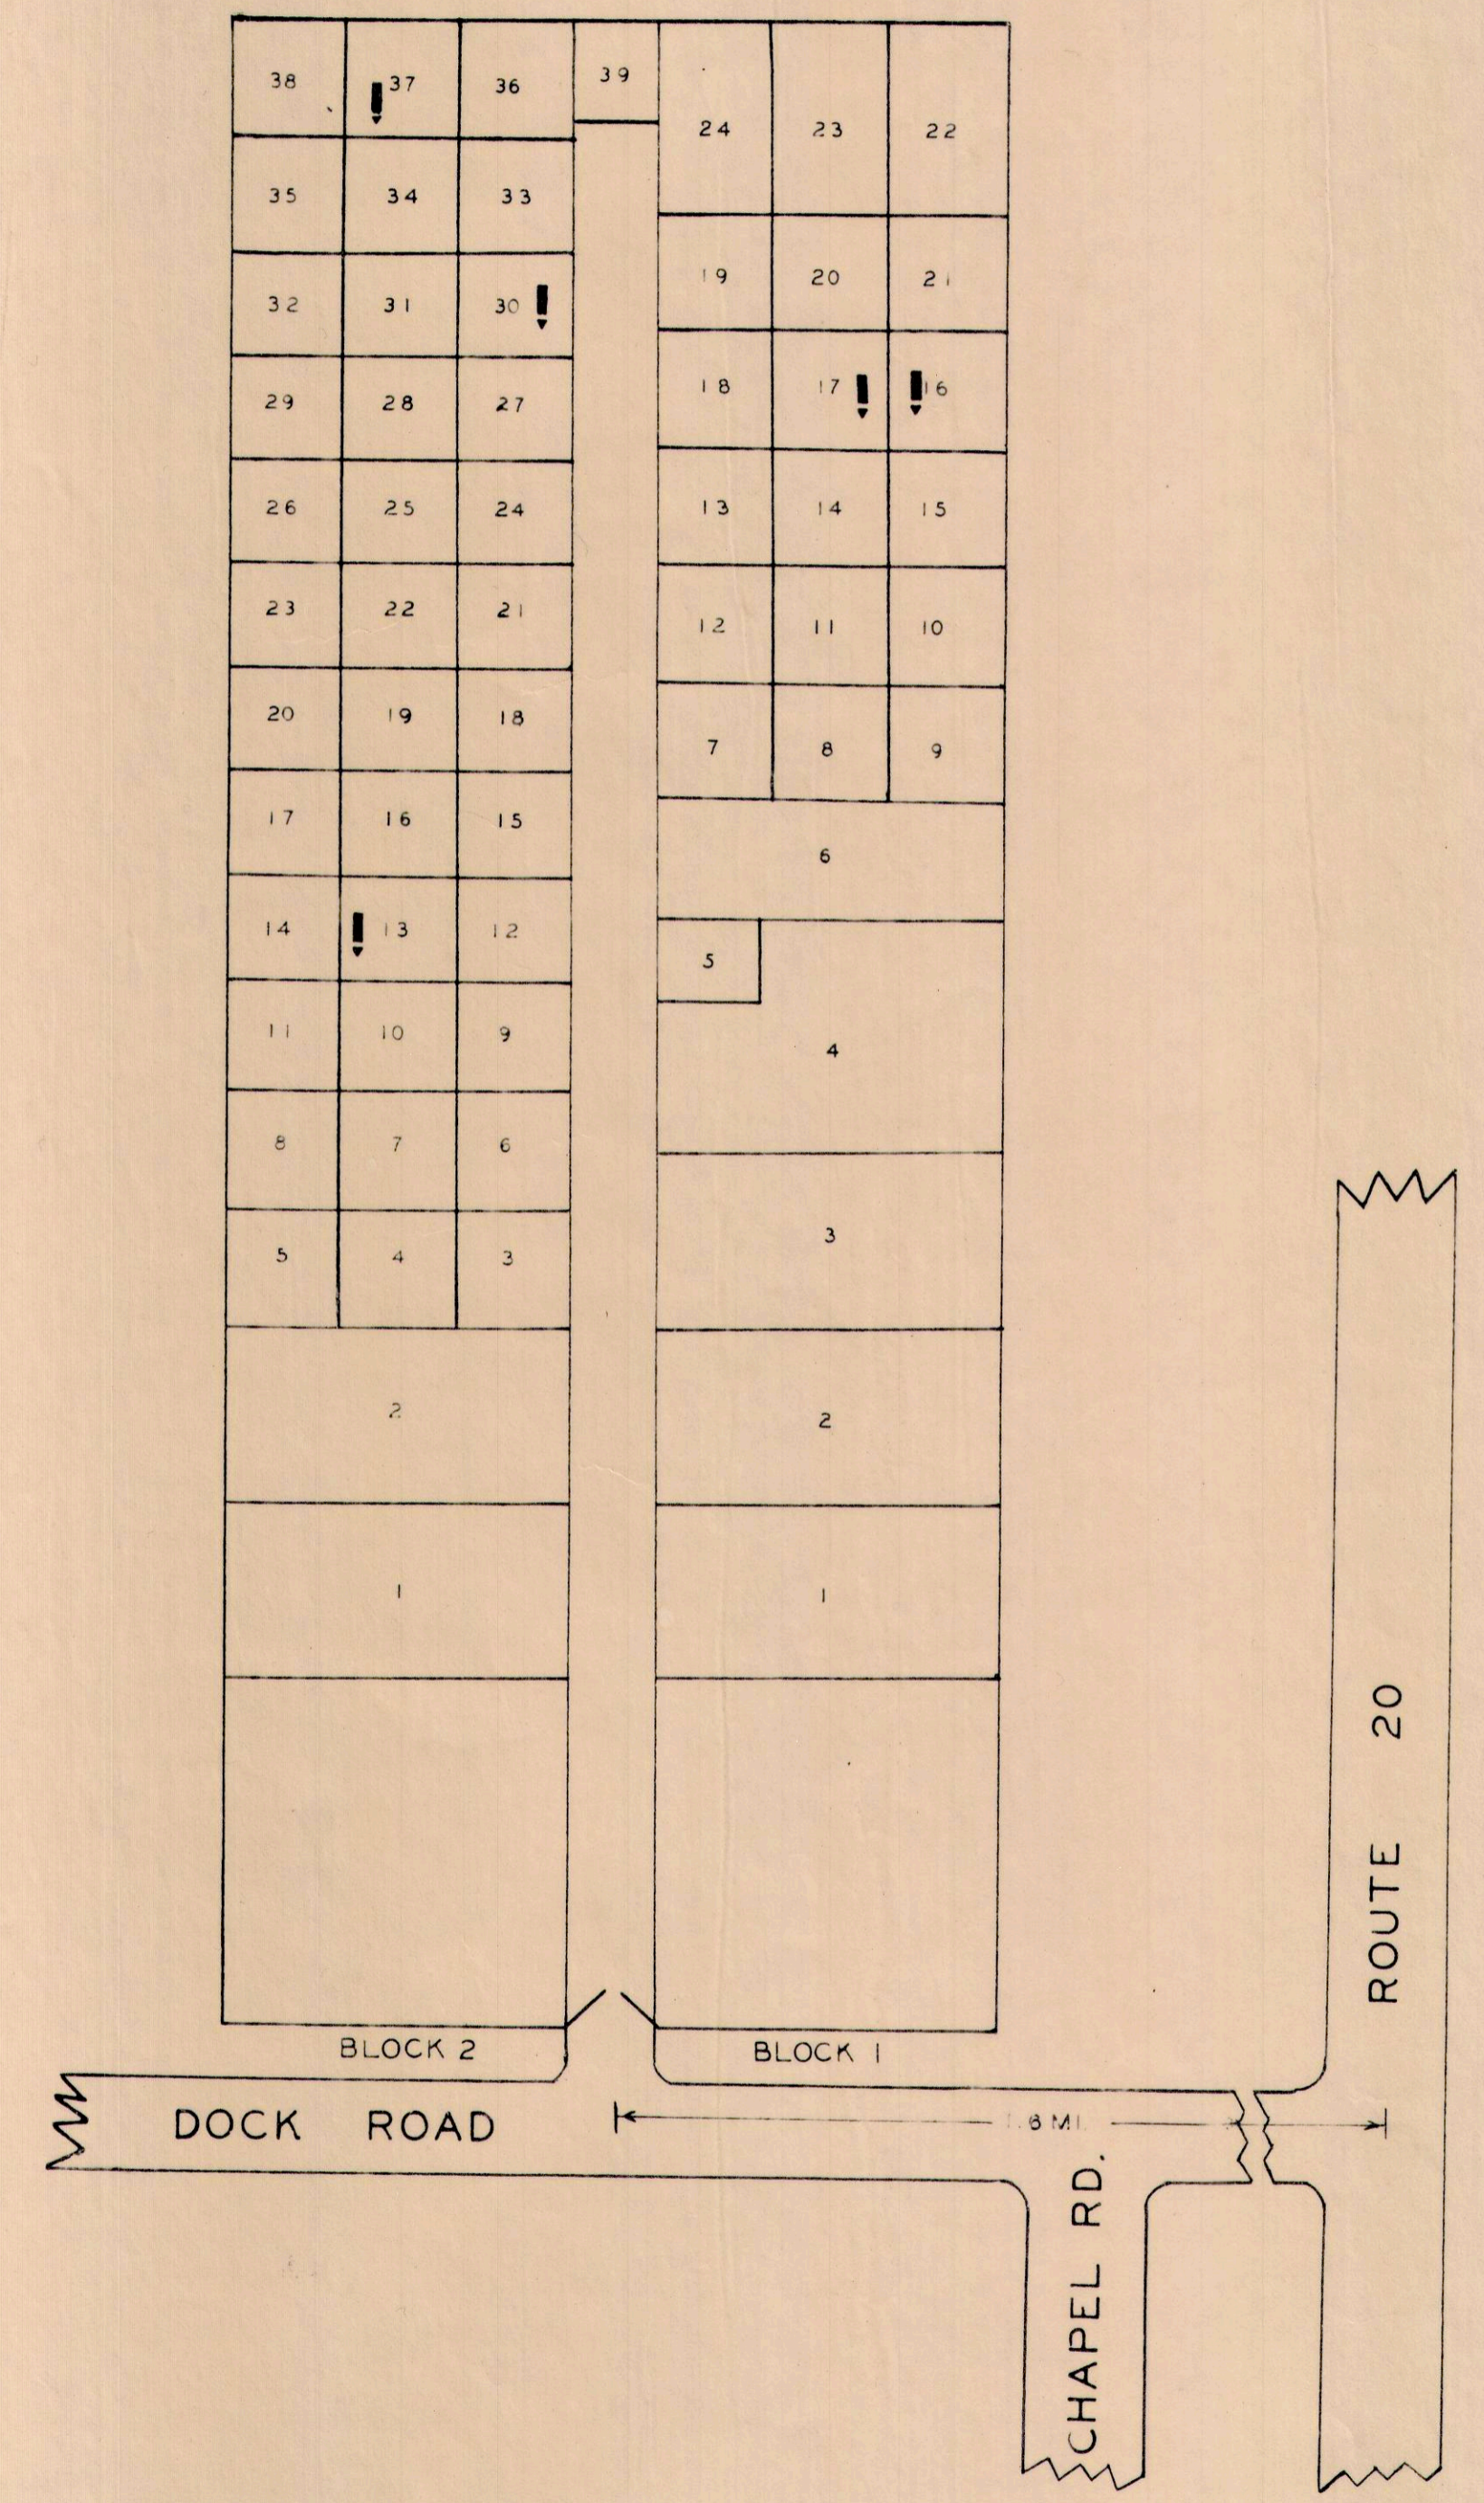

NAME	LOT	GRAVE	WAR
BLOCK 1			
WILLIAMS ELIJAH	7	1	10
WILLIAMS WILLIAM	16	2	16

BLOCK 2			
COLE JOEL E	13	2	19
MOORE G W D	30	1	19
NASH ALDEN B	37	2	19

No 5

DOCK ROAD
LAKE CO. MADISON TWP

OFFICIAL PROJECT NOS 665-42-3-232
AND
465-42-3-467

LEGEND HISTORY

⑩ WAR OF 1812	EST. 1827.
⑪ MEXICAN WAR	FORMERLY OWNED BY ELDER J. ALLEN
⑫ CIVIL WAR	TURNUED OVER TO CEM. TRUSTEES IN 1840

SCALE 1" = 15' .75 ACRES