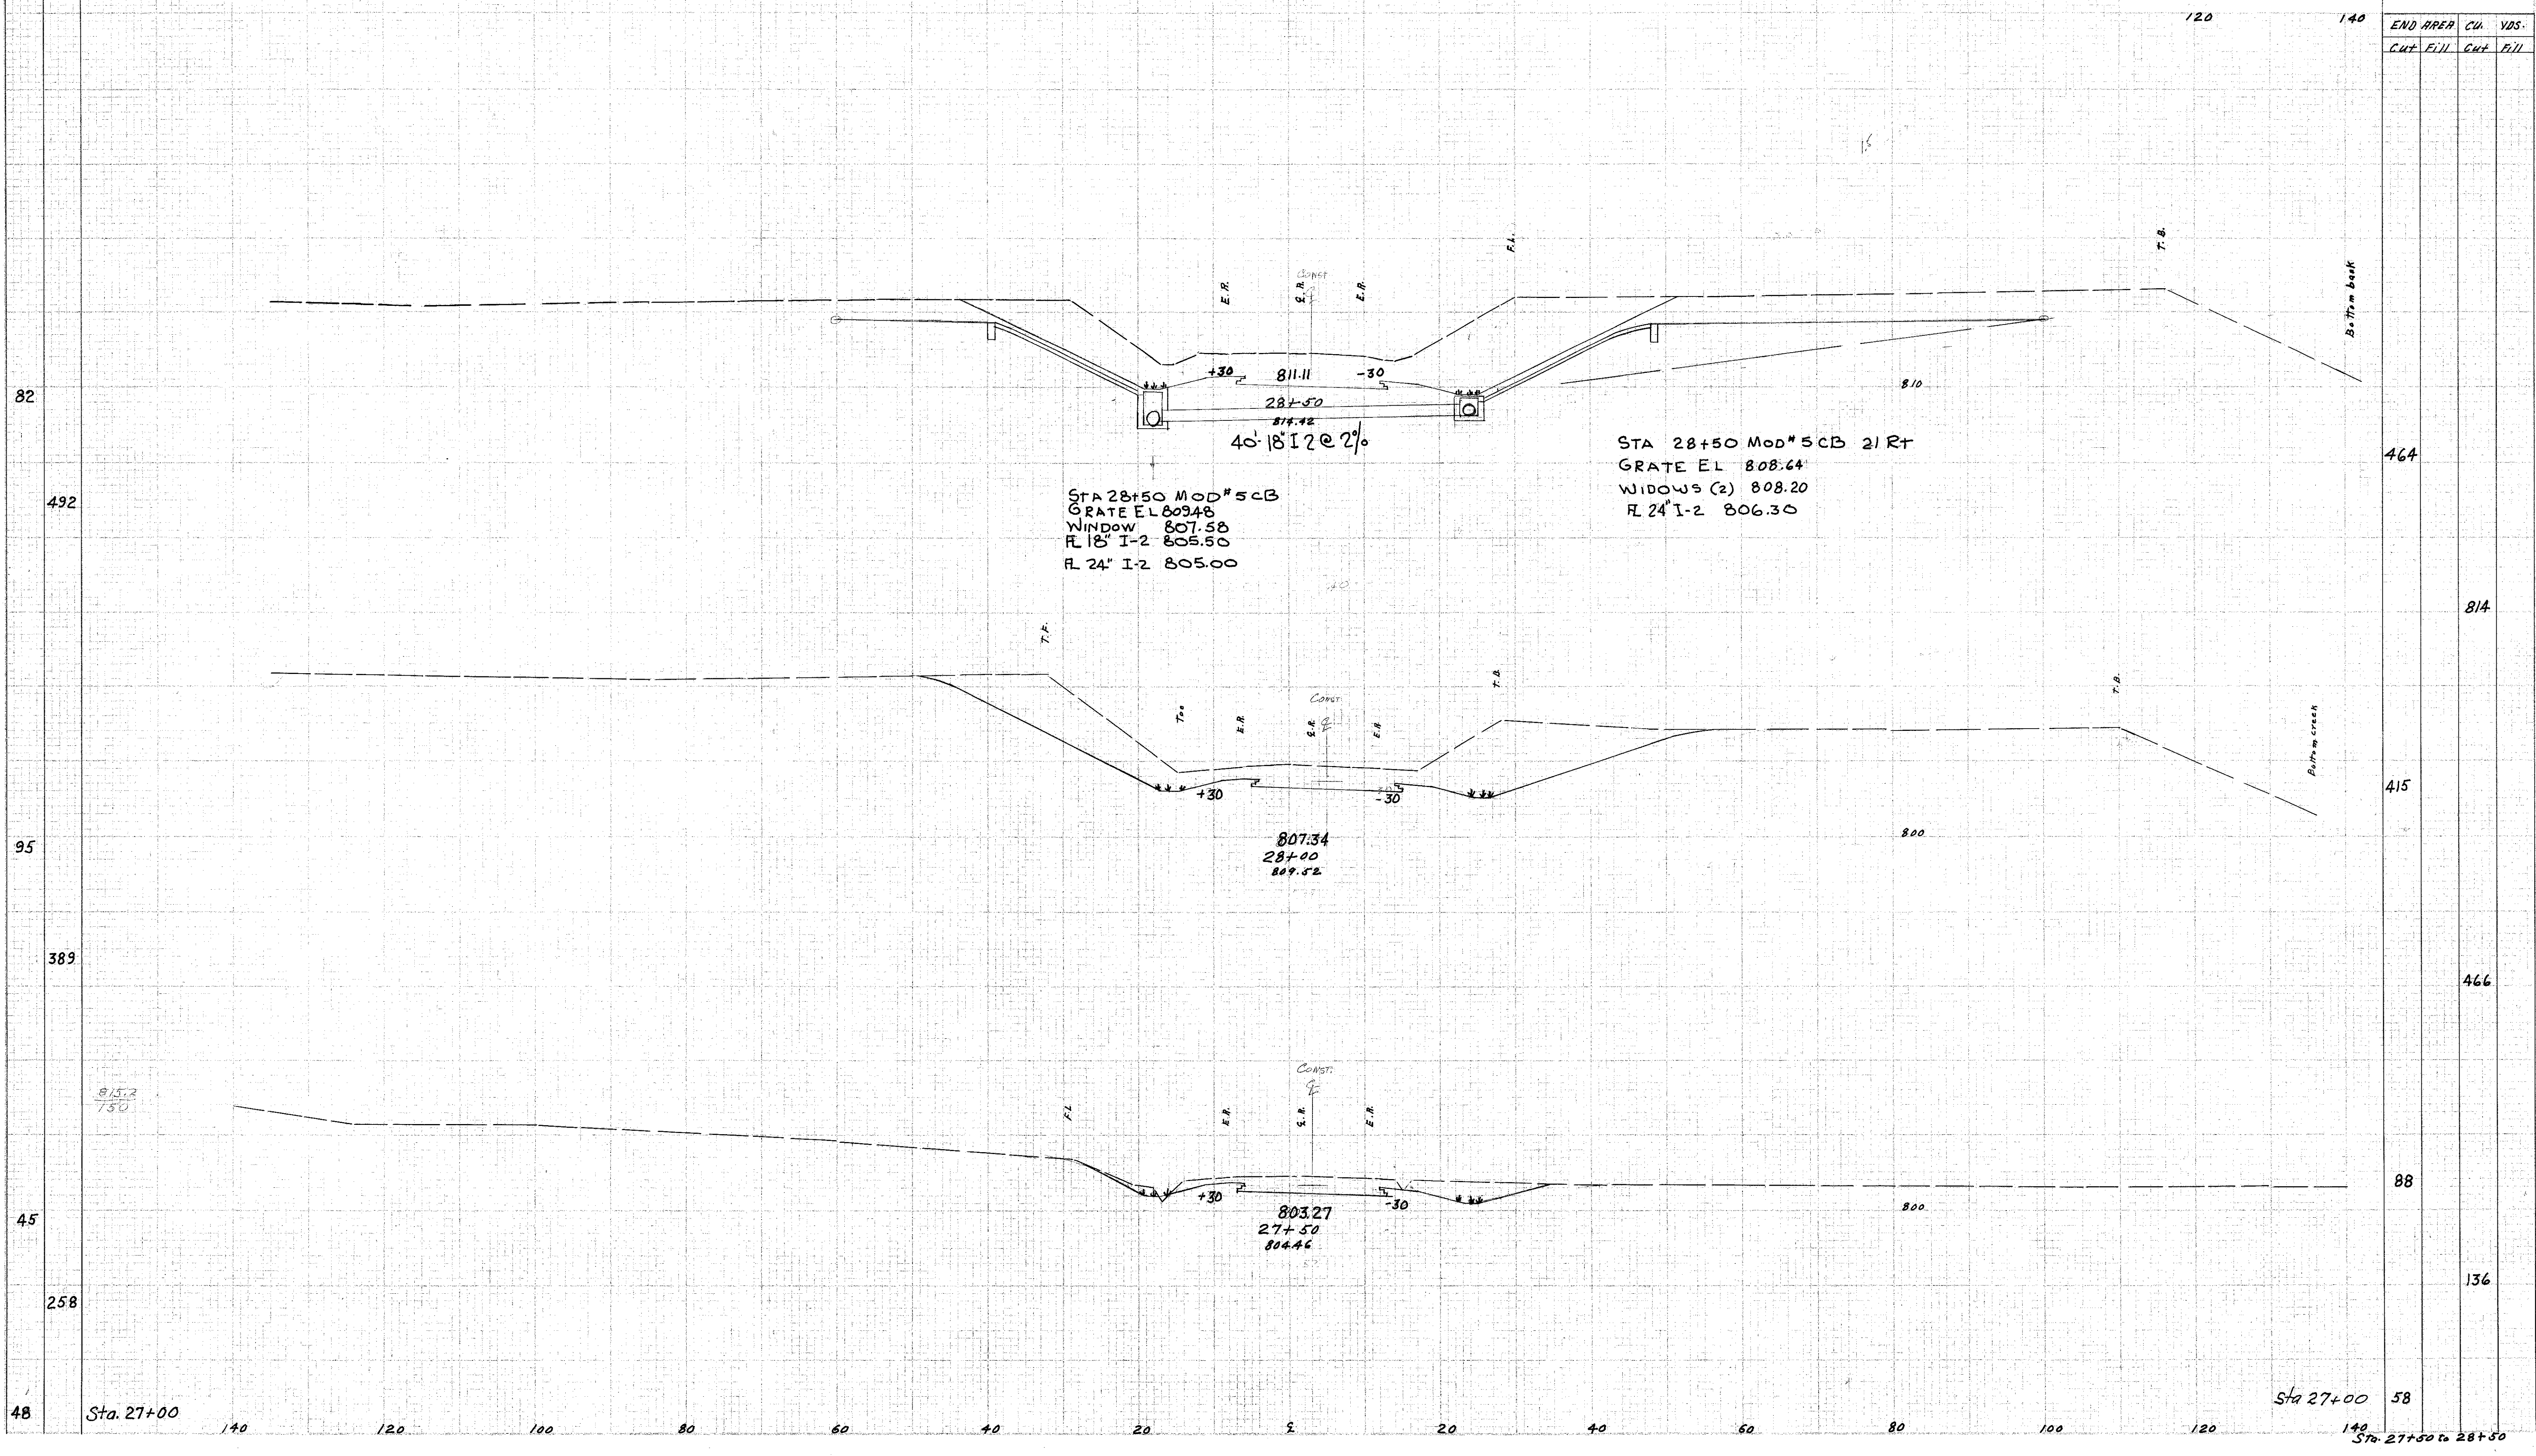

SEEDING
END
WORTH
YDS.

LAKE COUNTY
LAK-1-20.03

Area 13 4-18-00
M.C. 4-18-00