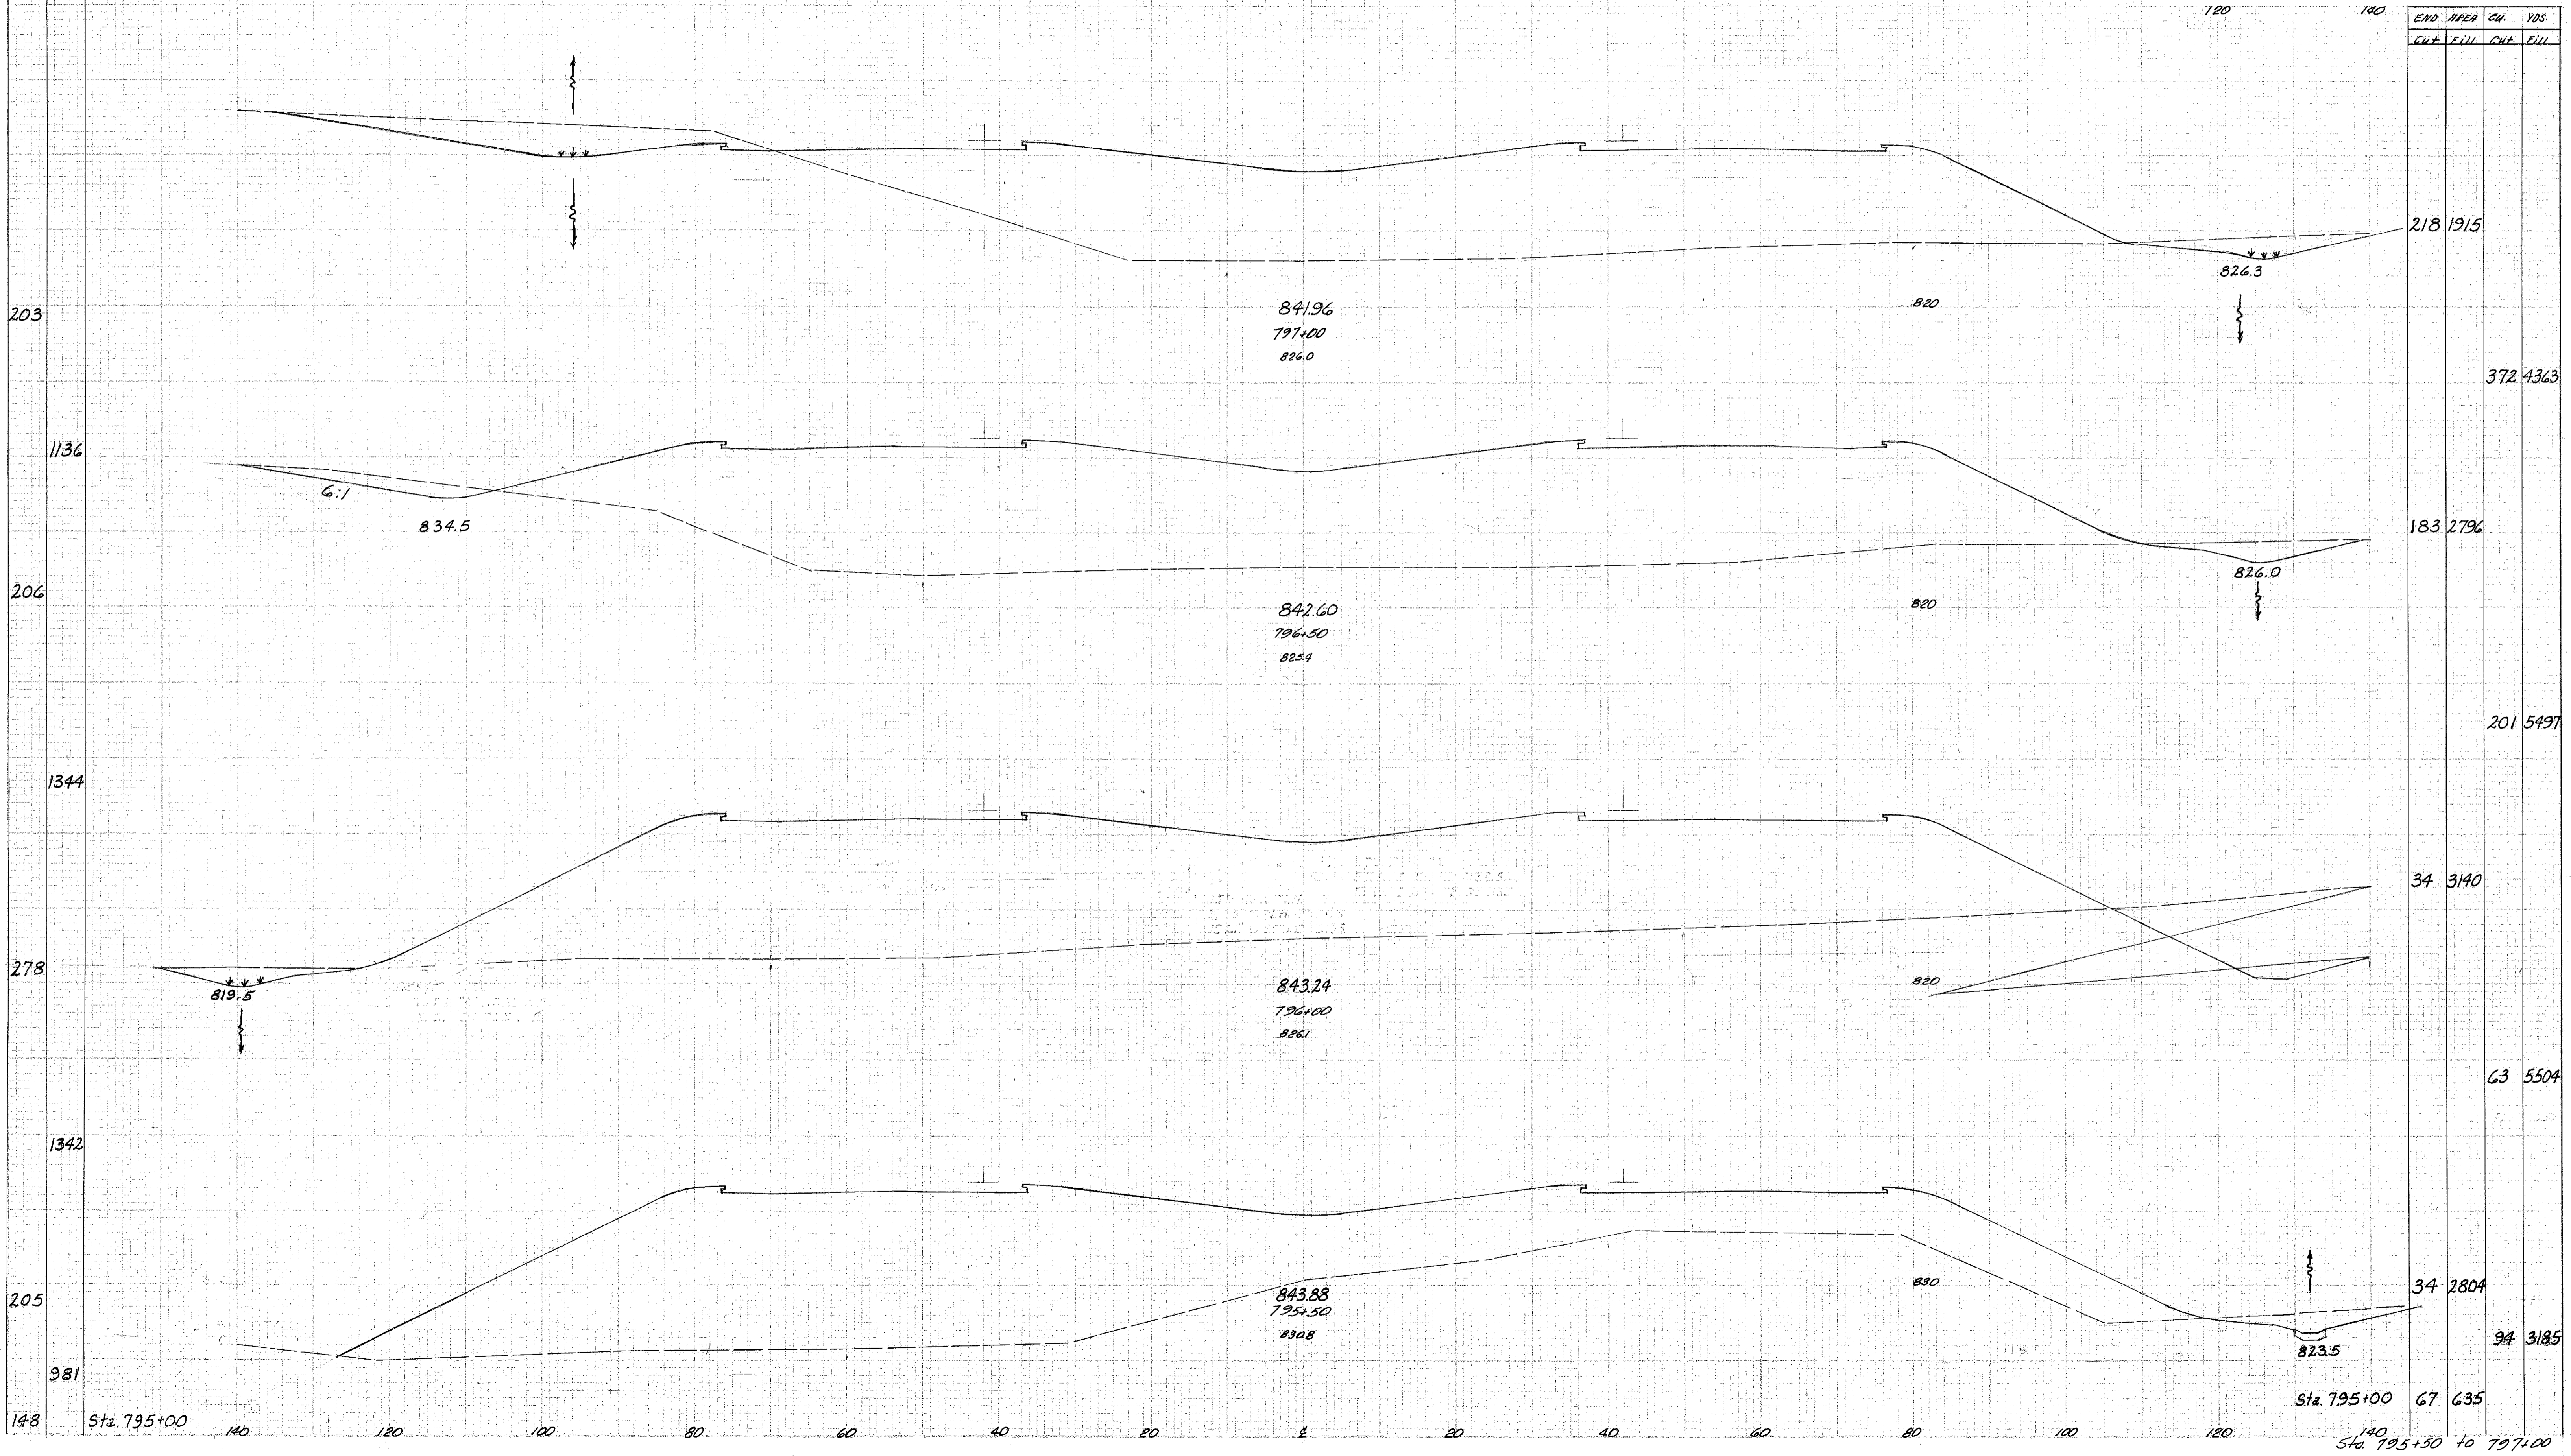

SEEDING 140 120 100 80 60 40 20 0 20 40 60 80 100

END WEATH YRS.

LAKE COUNTY  
LAK-1-2003

Rev.  
4-30-58  
read 5-5-58 MC