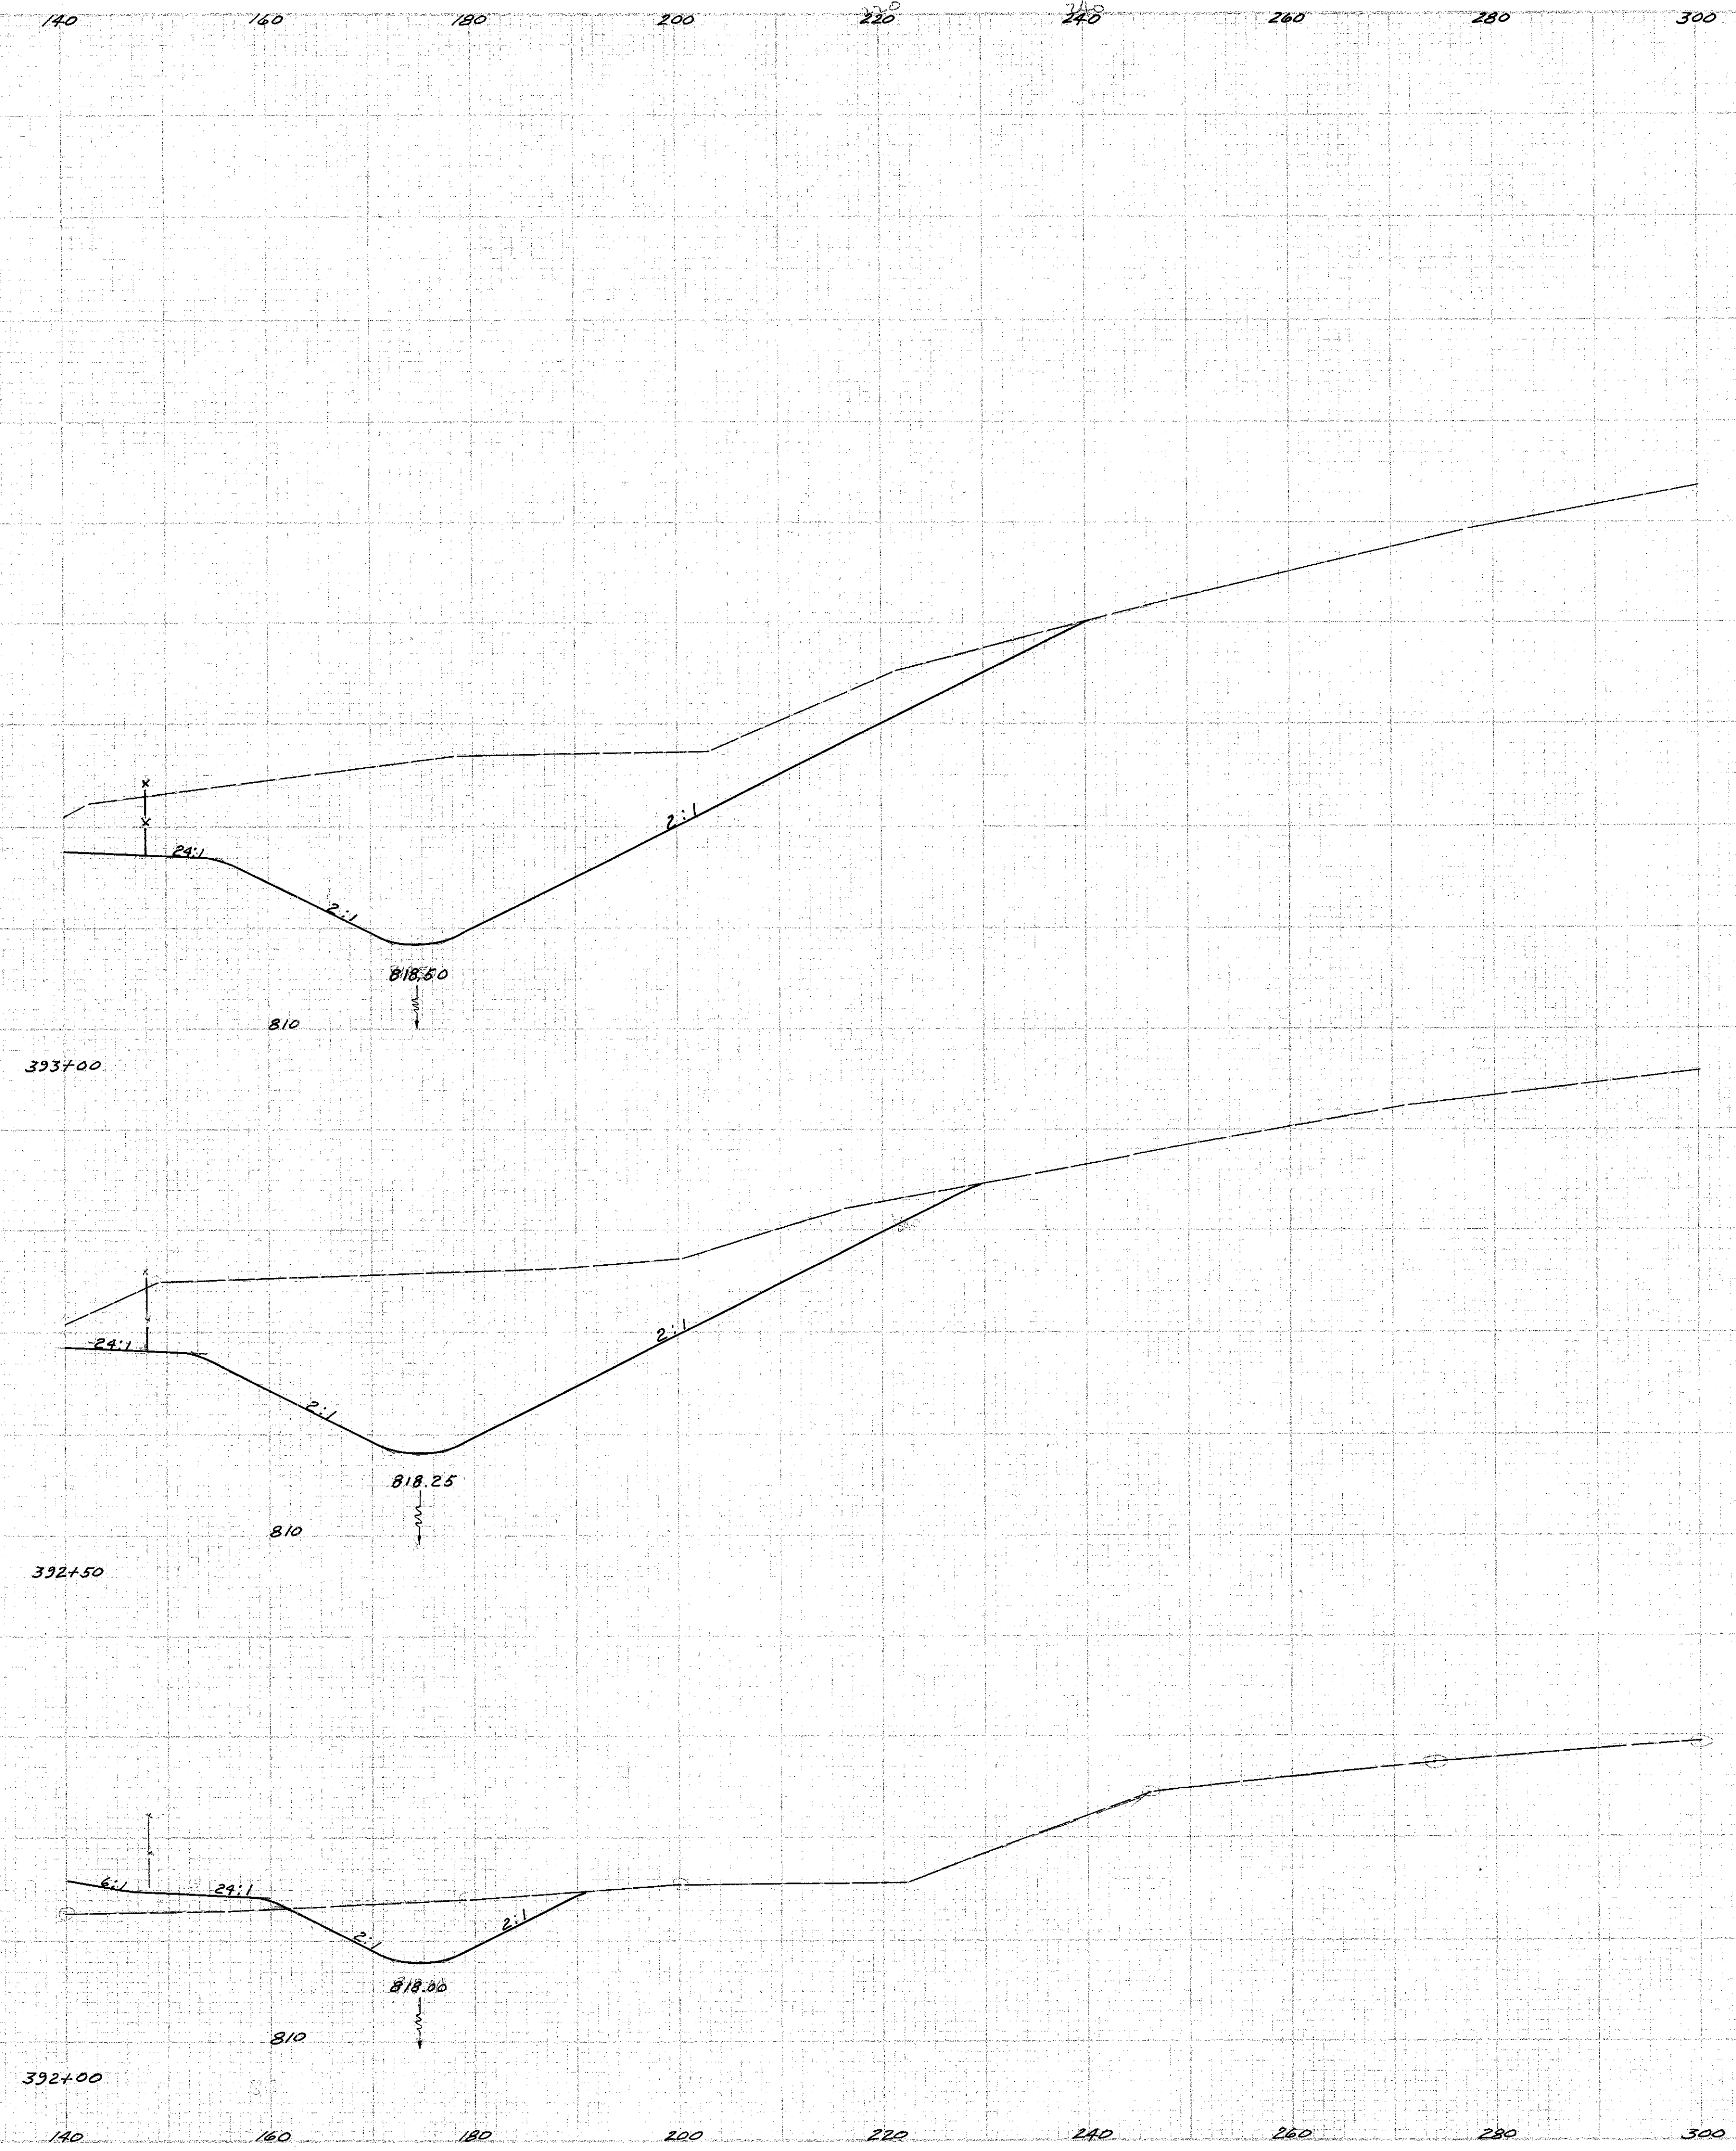

LAKE COUNTY  
LAK-1-12.89

Areas 75, 79B  
R.M. 7-1038