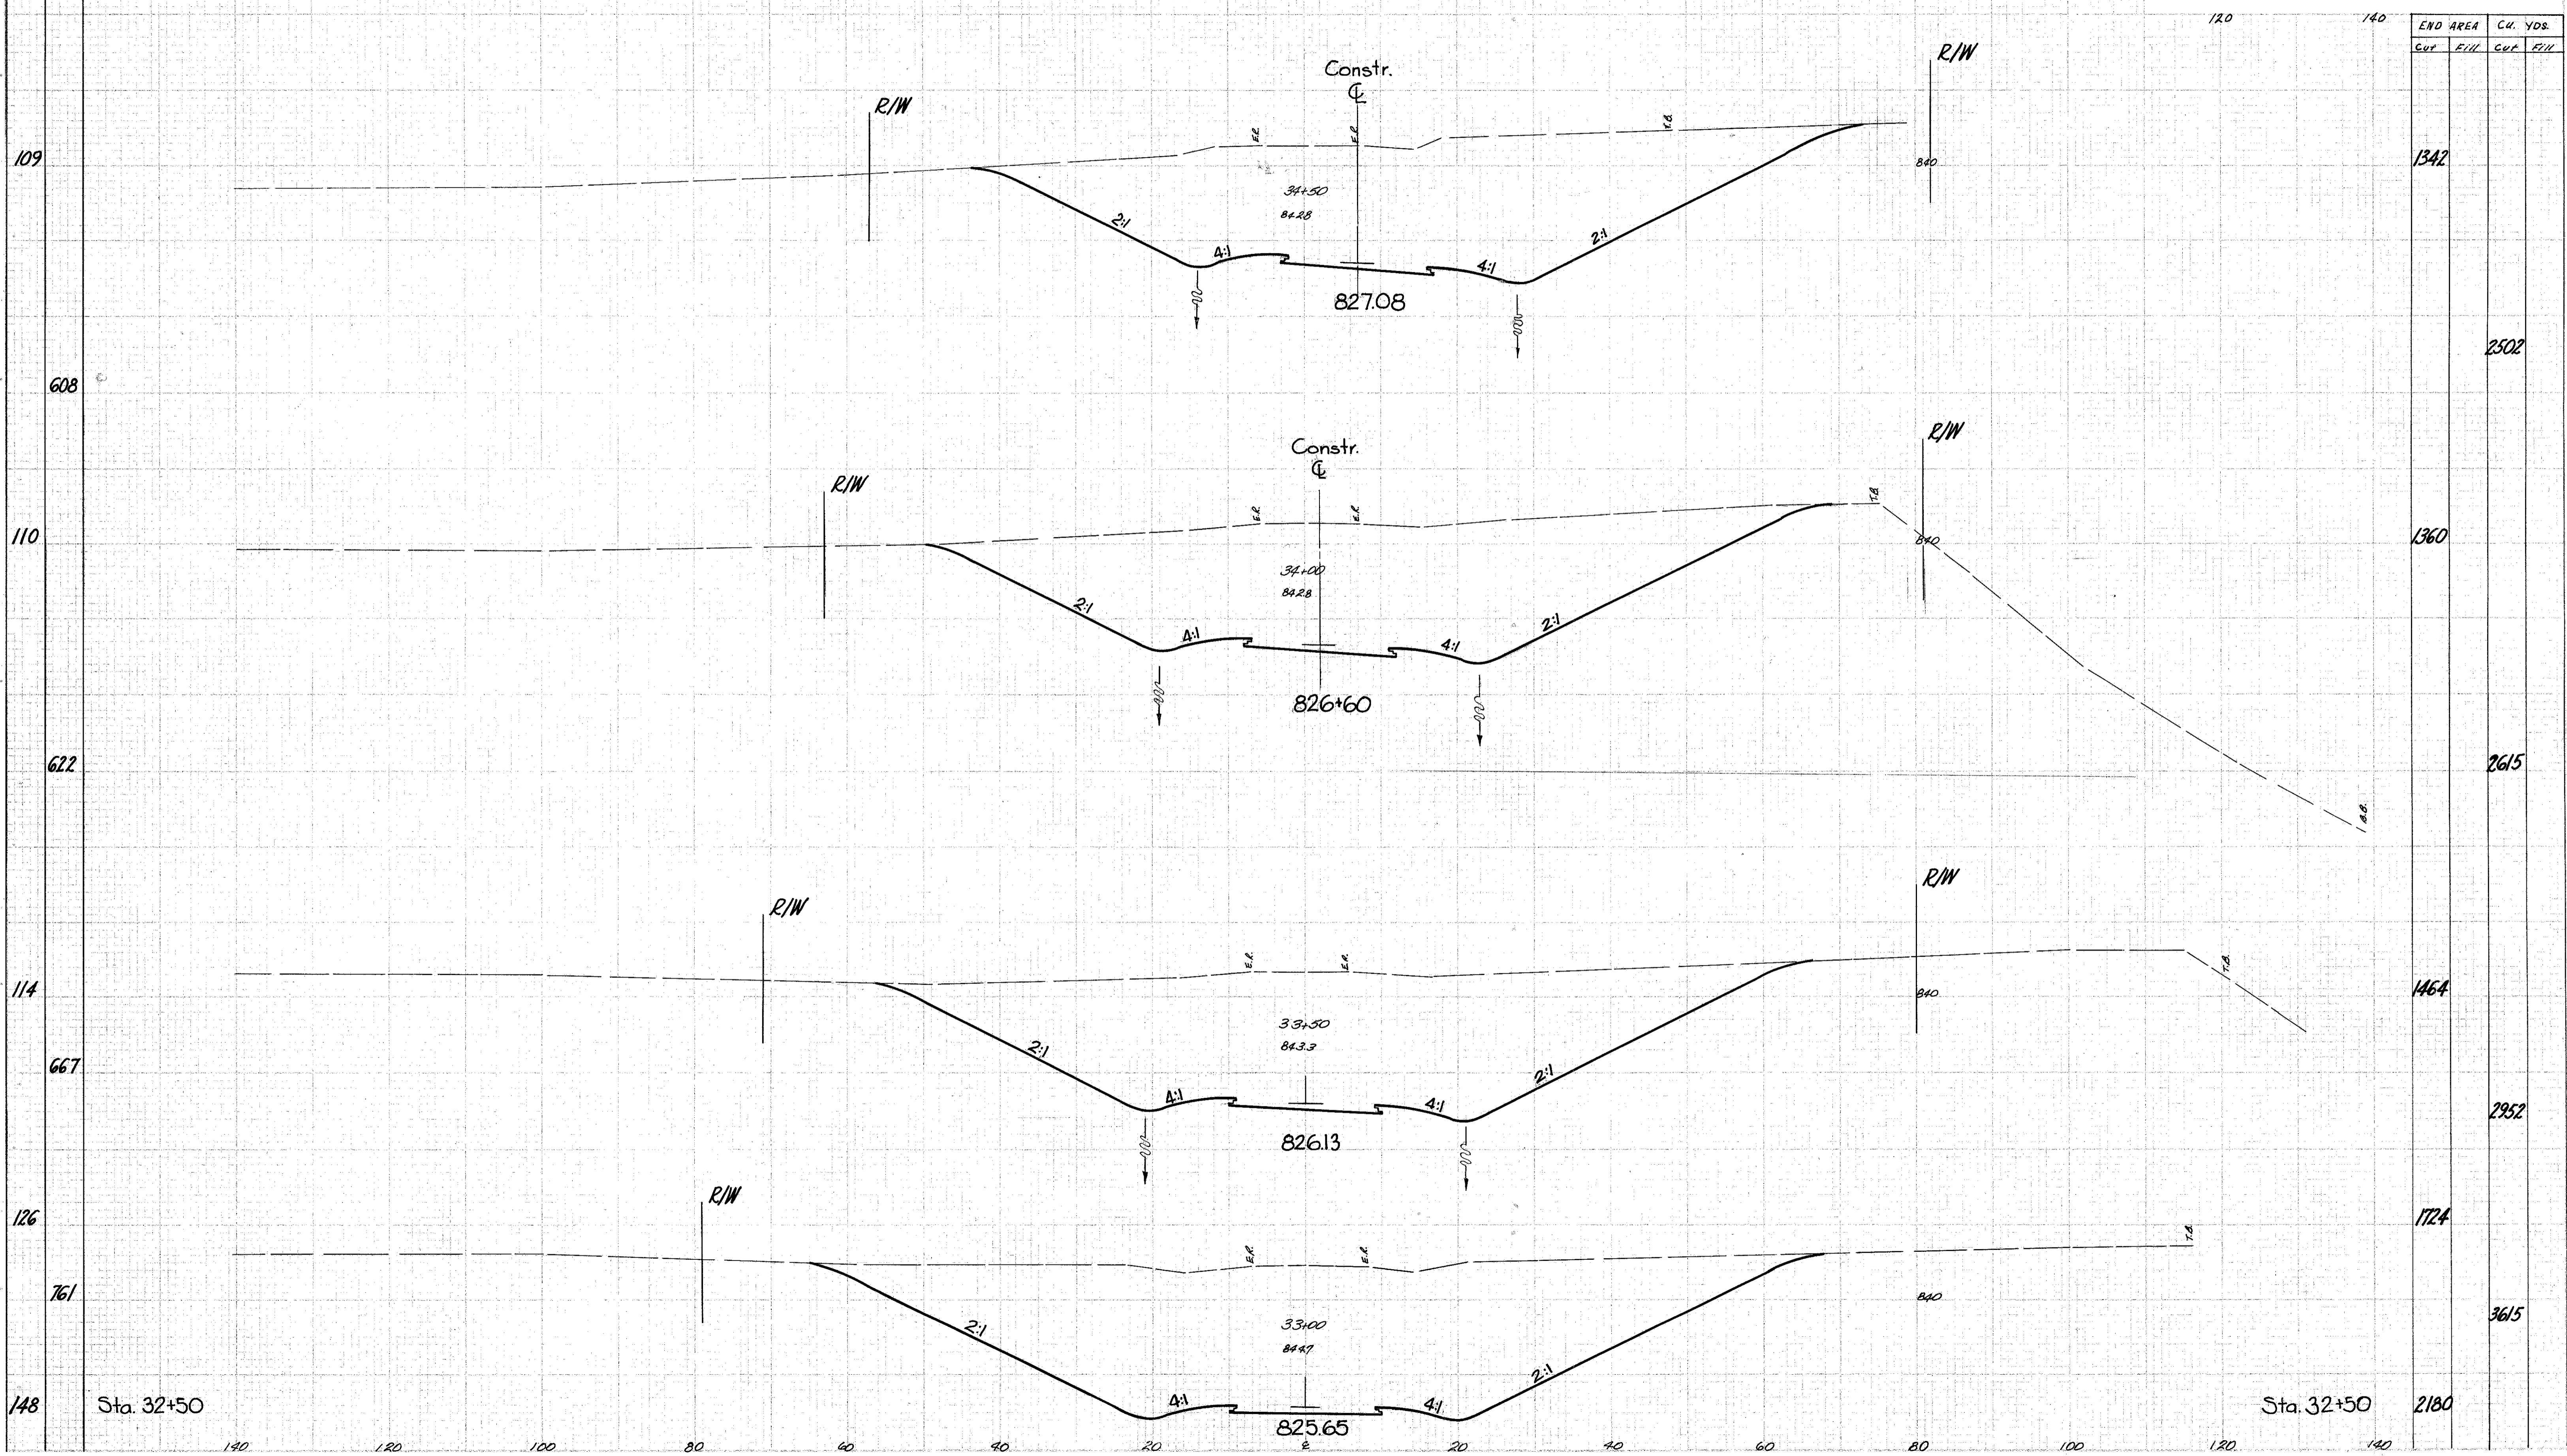

Seeding
End Width
Sts.

LAKE COUNTY
LAK-1-1038

Hermitage Road Sta. 33+00 to 34+50