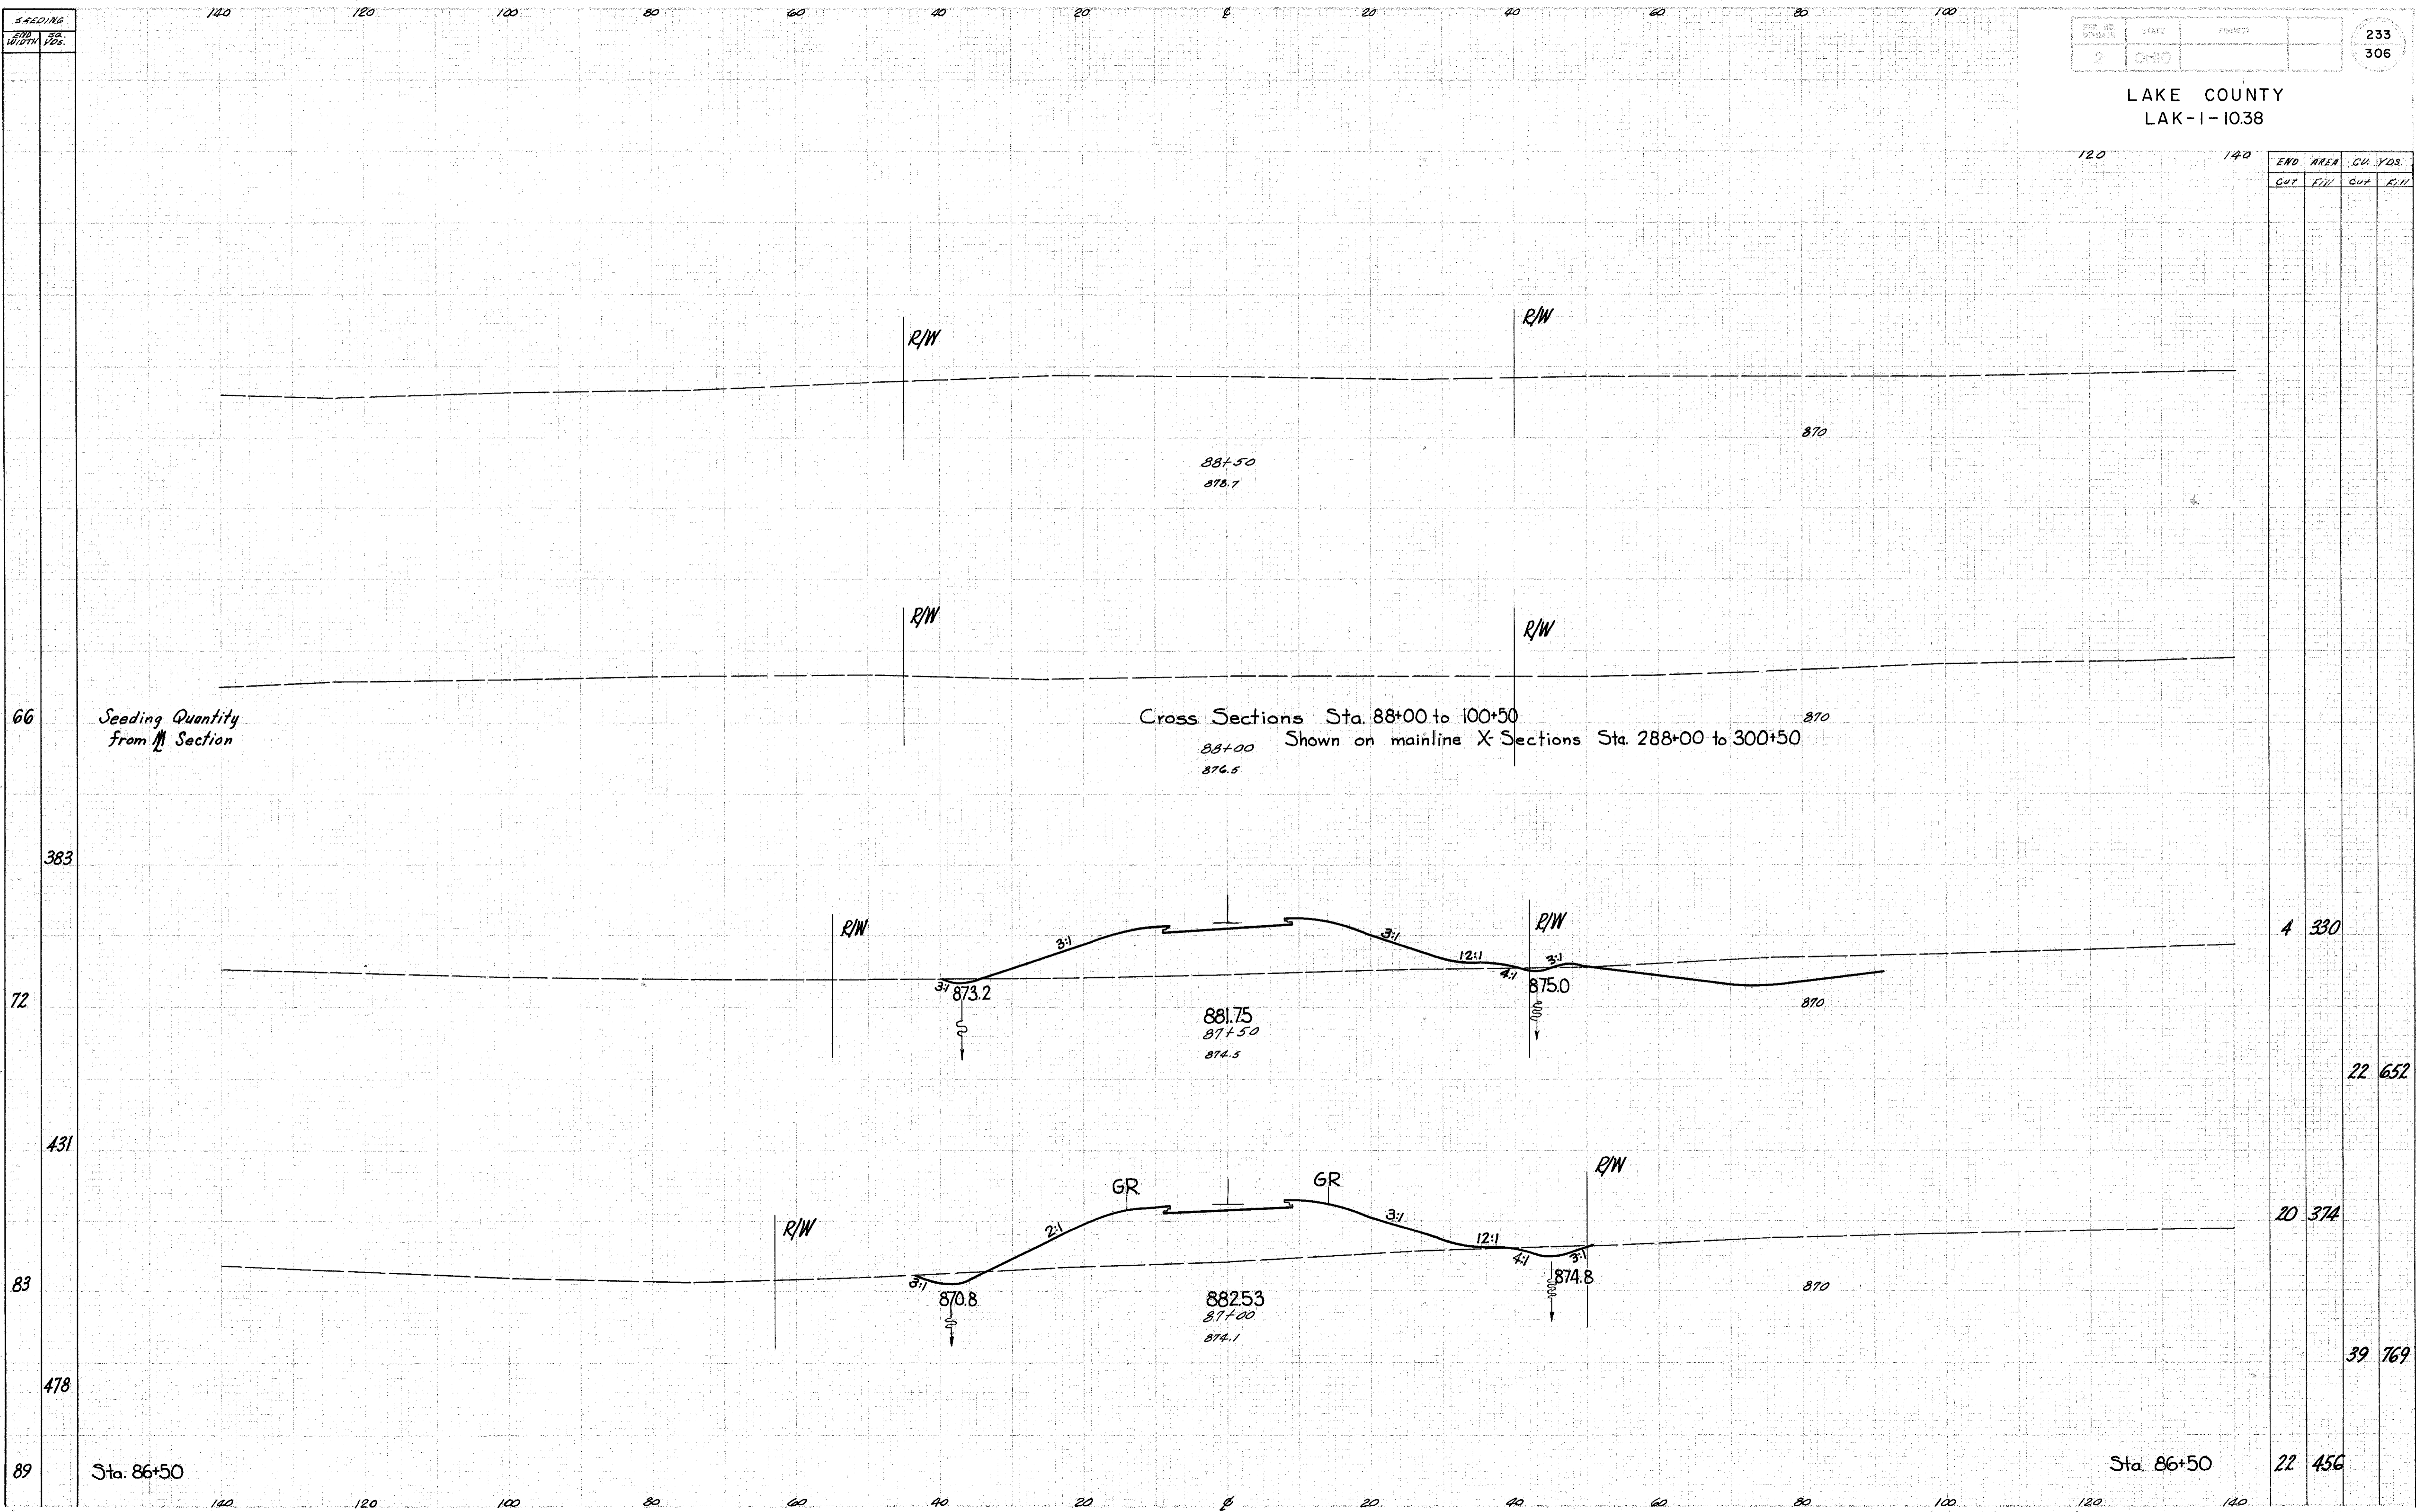

LAKE COUNTY
LAK-1-1038

END AREA		CU. YDS.	
Cut	Fill	Cut	Fill
		4	330
		22	652
		20	374
		39	769
		22	456