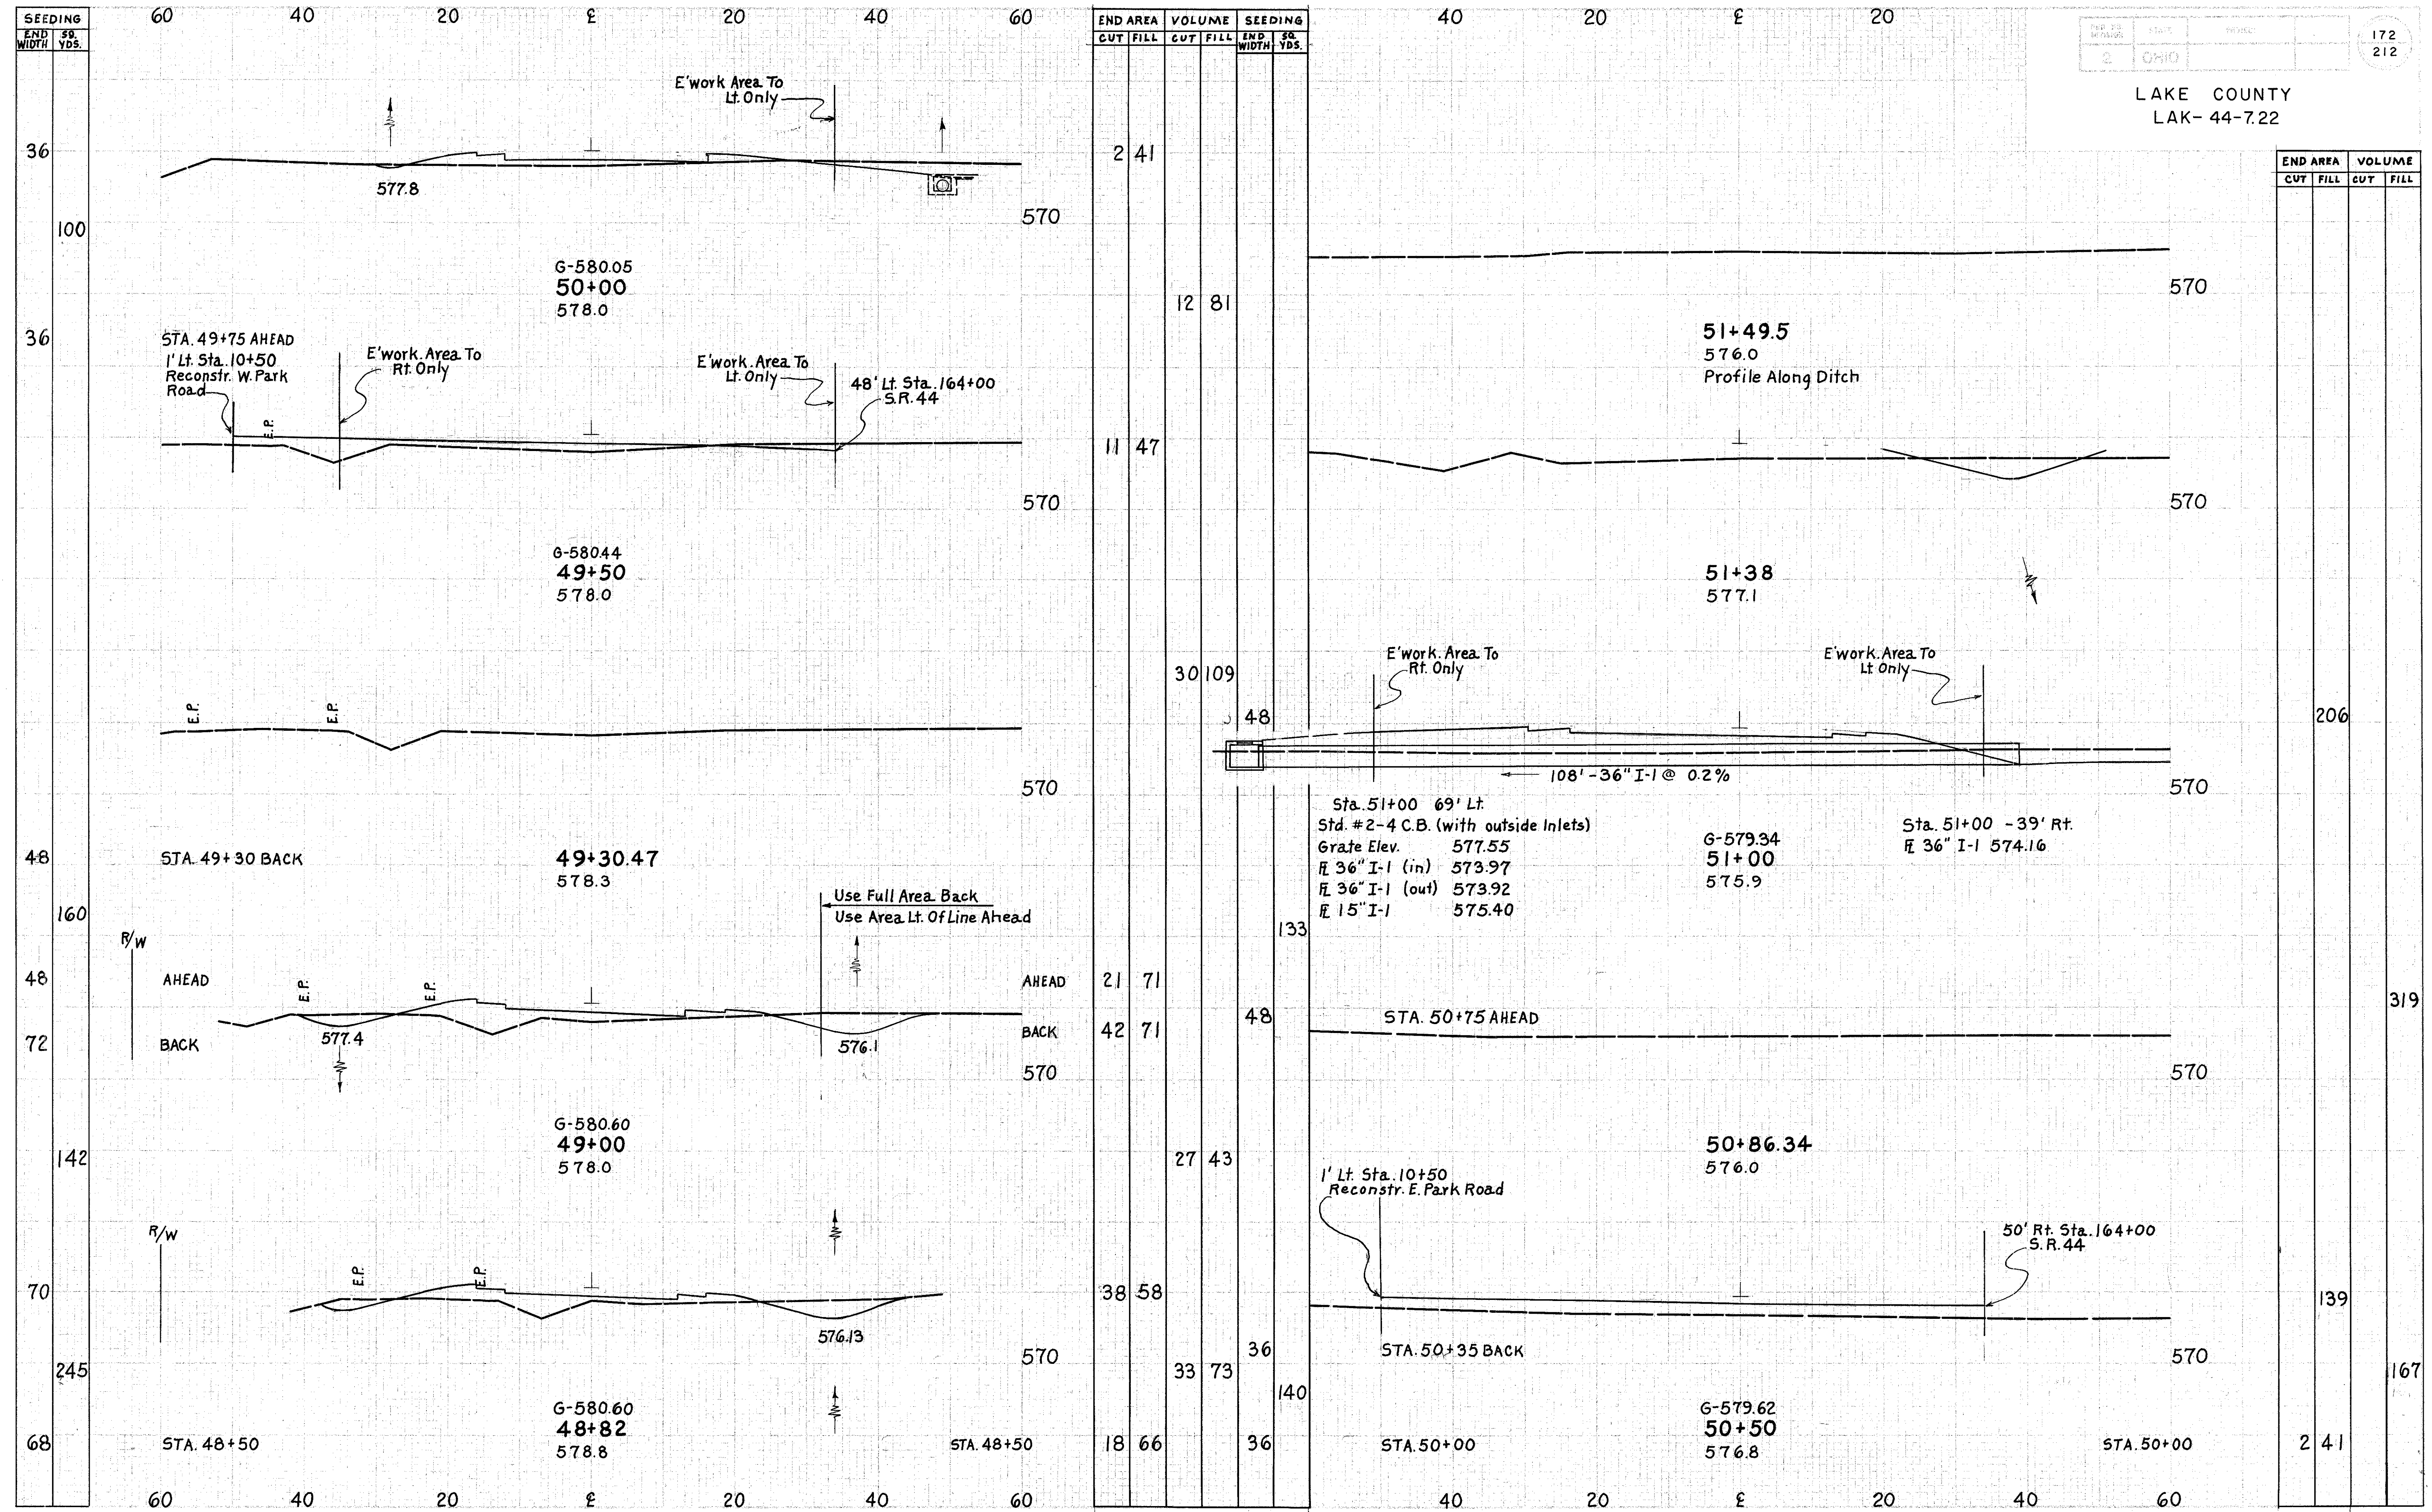

LAKE COUNTY  
 LAK-44-7.22

RELOCATION HEADLANDS ROAD Sta. 48+82 to 51+49.5