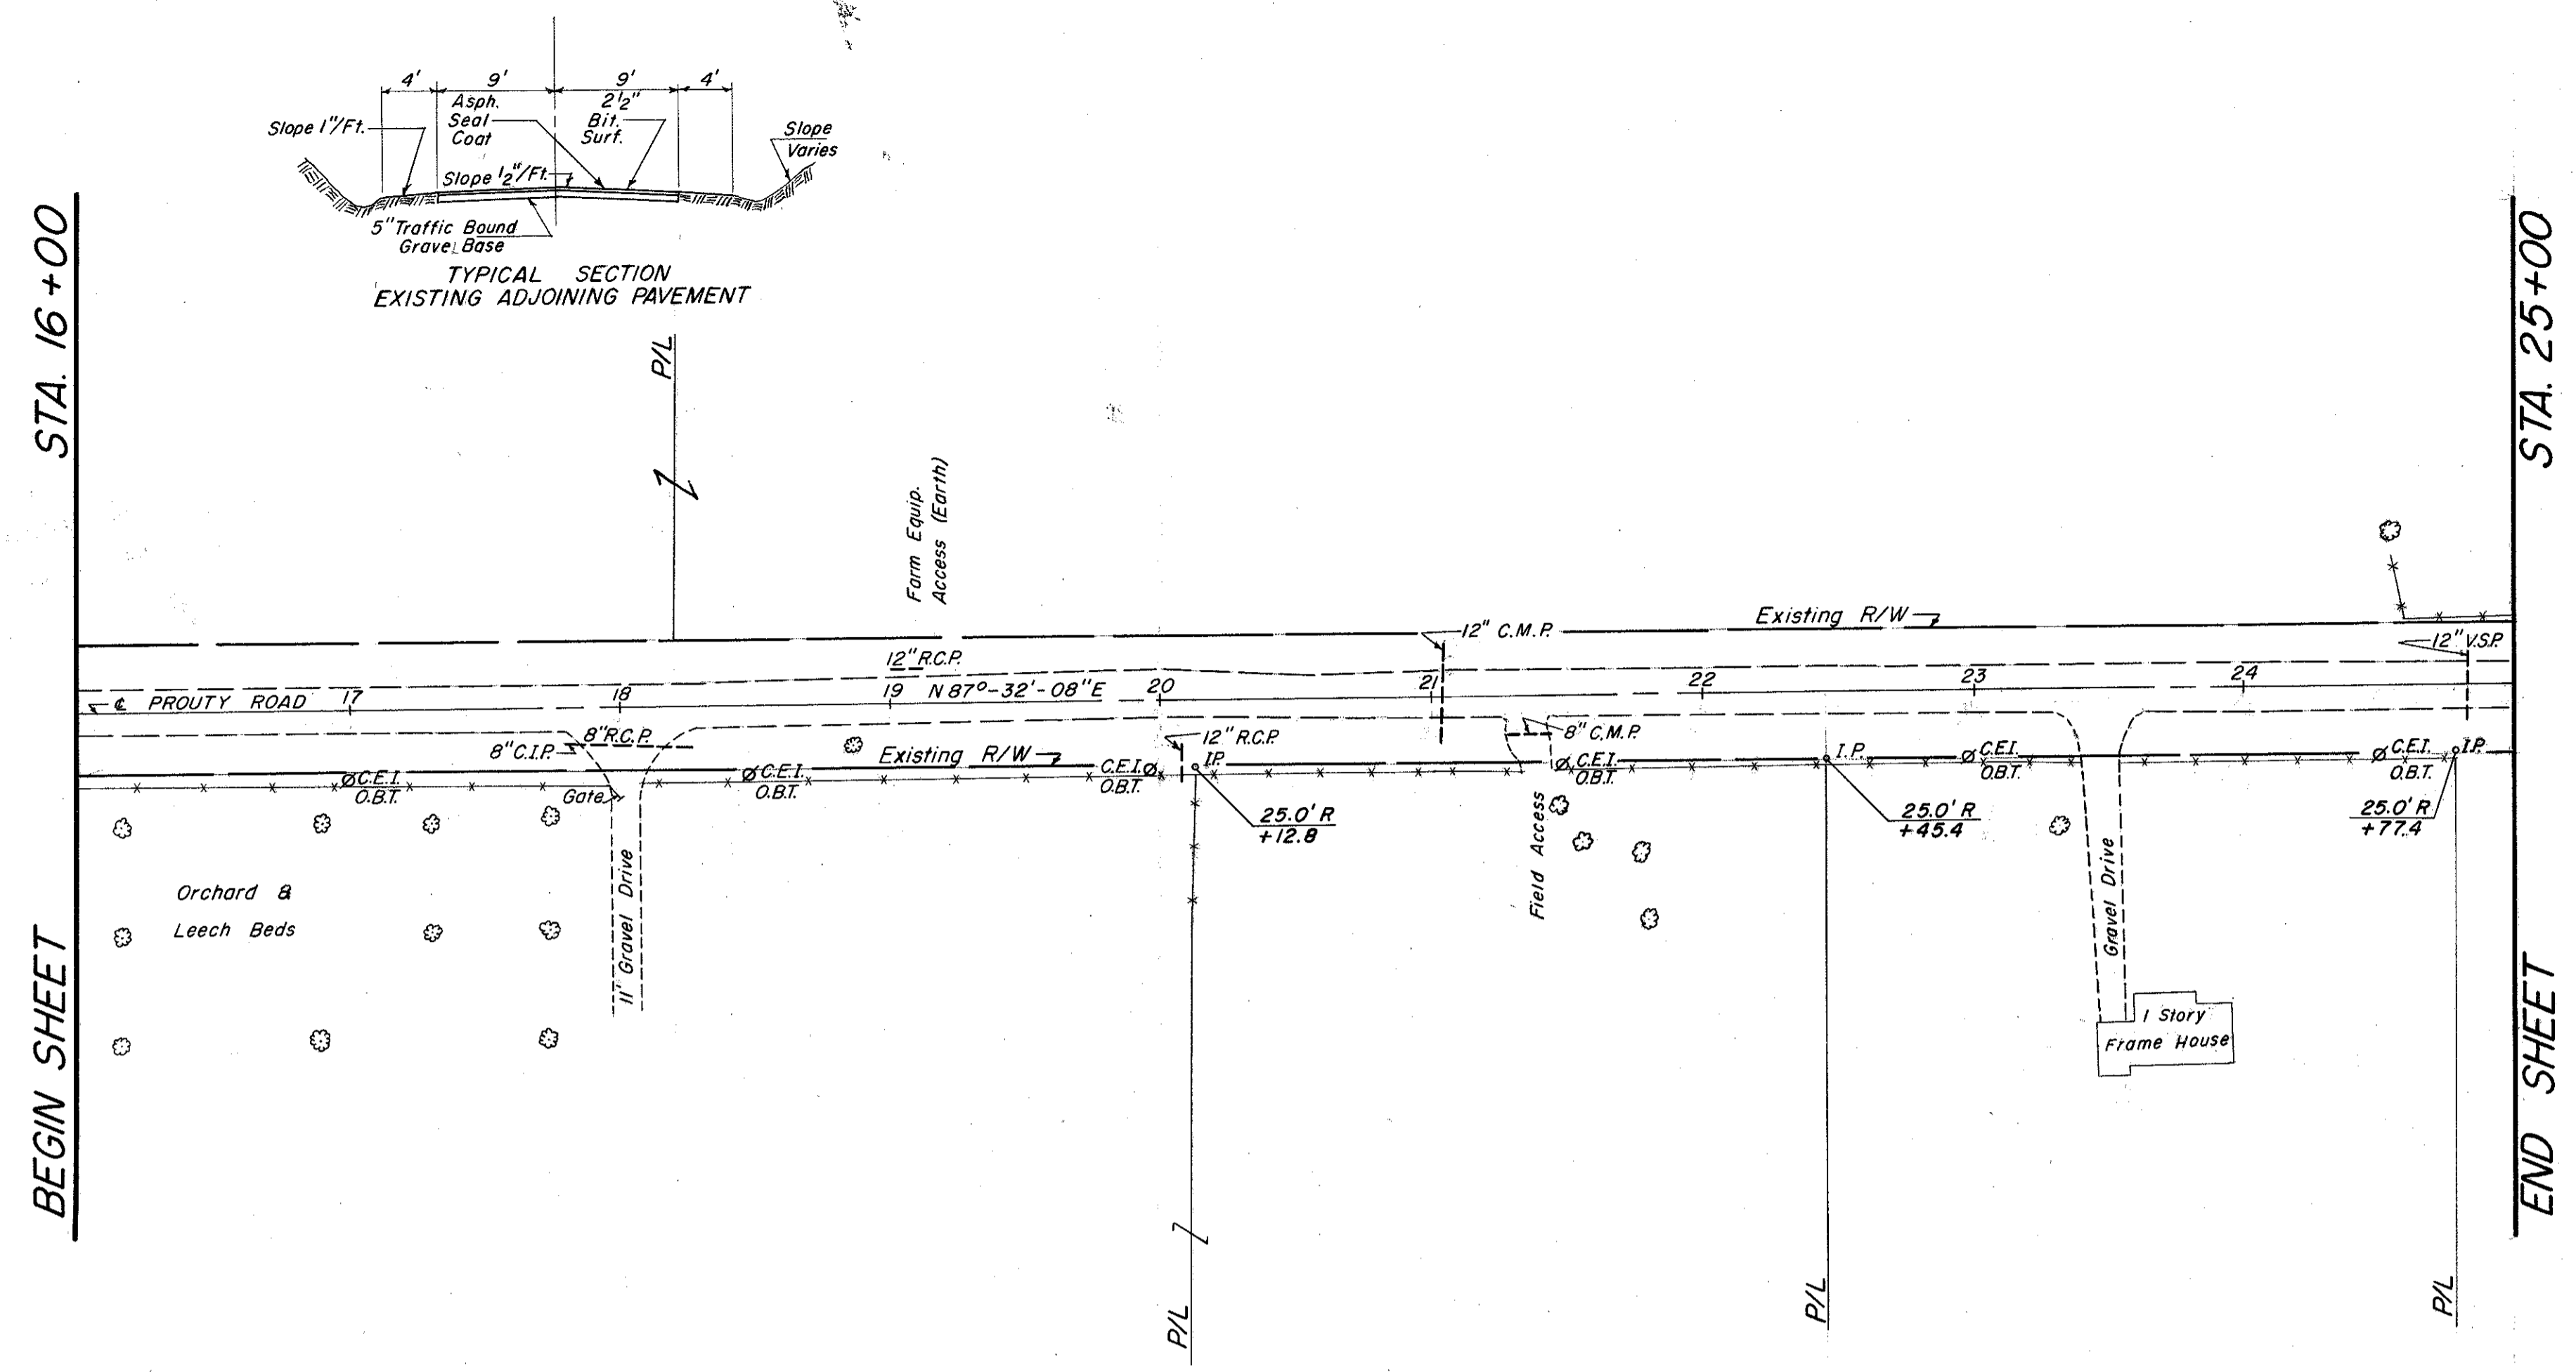

FED. RD. DIVISION	STATE	PROJECT	
2	OHIO		

160
228

LAKE COUNTY
LAK-44-170

DATE	10-17-24
BY	10-17-24
PROJECT	LAKE COUNTY
DESCRIPTION	LAKE COUNTY
SCALE	AS SHOWN

DATE	10-17-24
BY	10-17-24
PROJECT	LAKE COUNTY
DESCRIPTION	LAKE COUNTY
SCALE	AS SHOWN

PLAN & PROFILE STA.16+00 TO STA.25+00