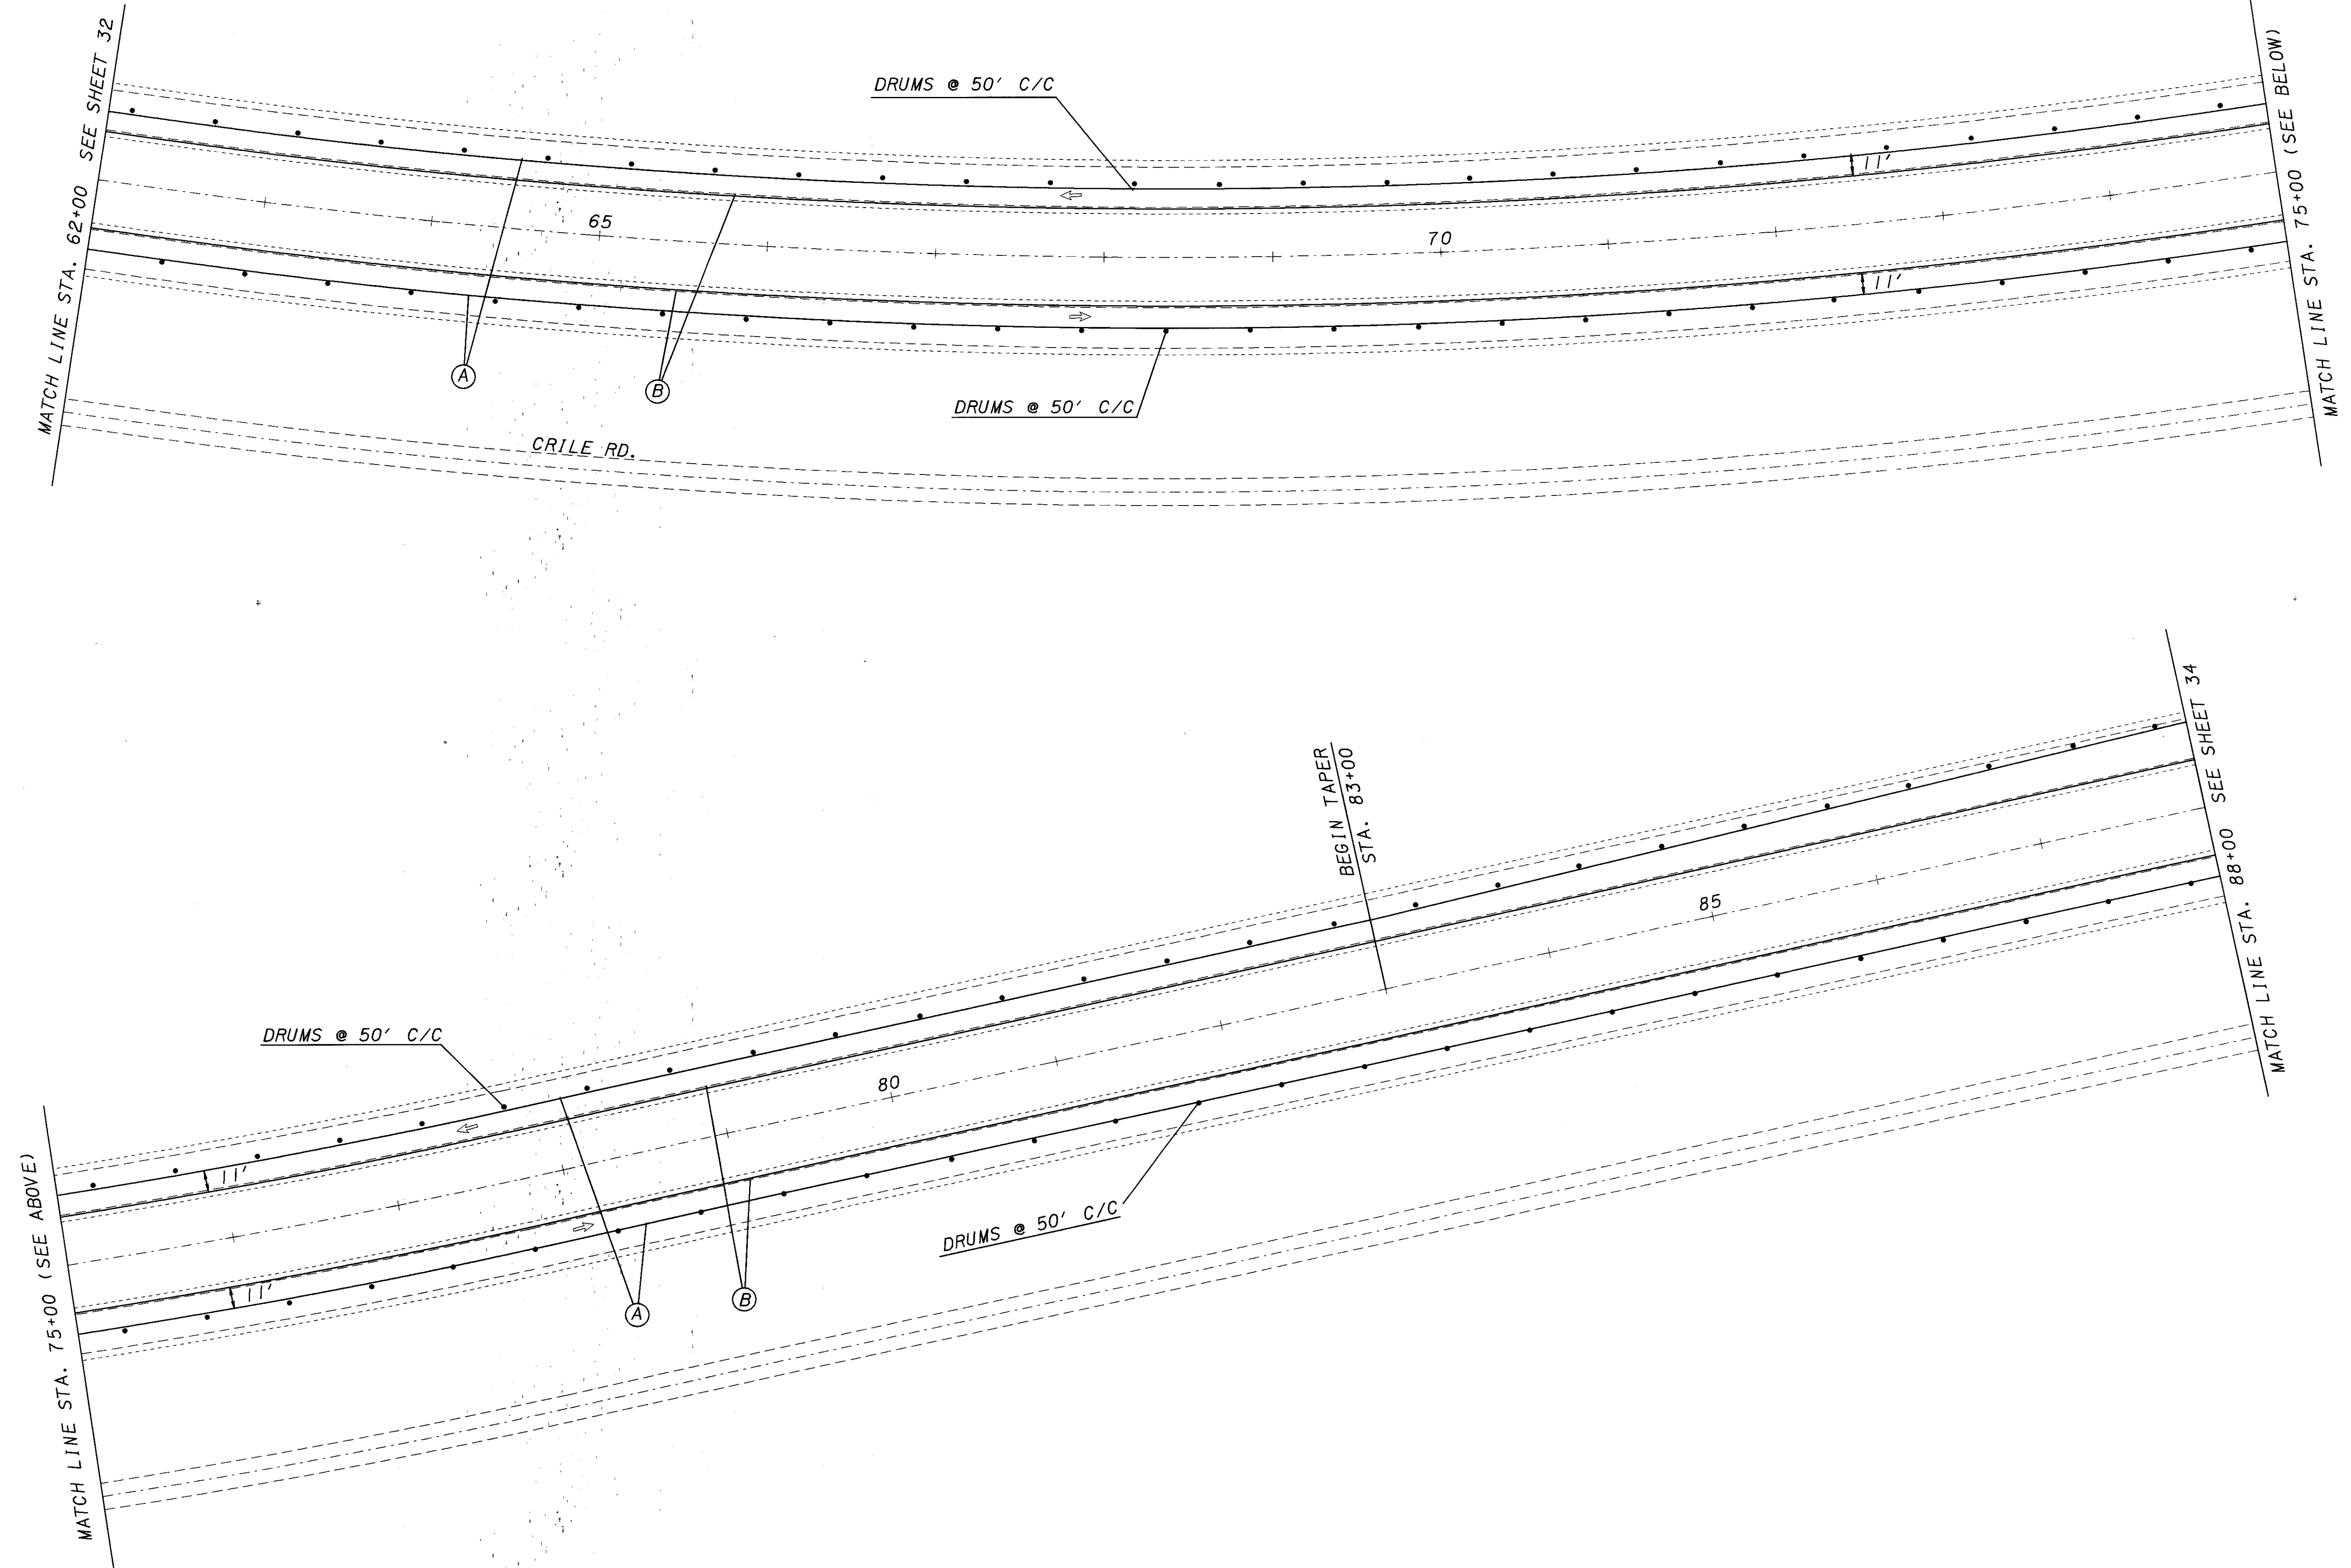

PLOTTED BY: fkonopka  
PLOTTED FROM: i:\projects\pic09866\09866mpd.dgn

09866MPD.DGN

09866MPD.DGN

PLOT SUBMITTED: 10-FEB-1999 06:23

CALCULATED	KAS	CHECKED	ENF
DRAWN	KAS	REVISED	XXX