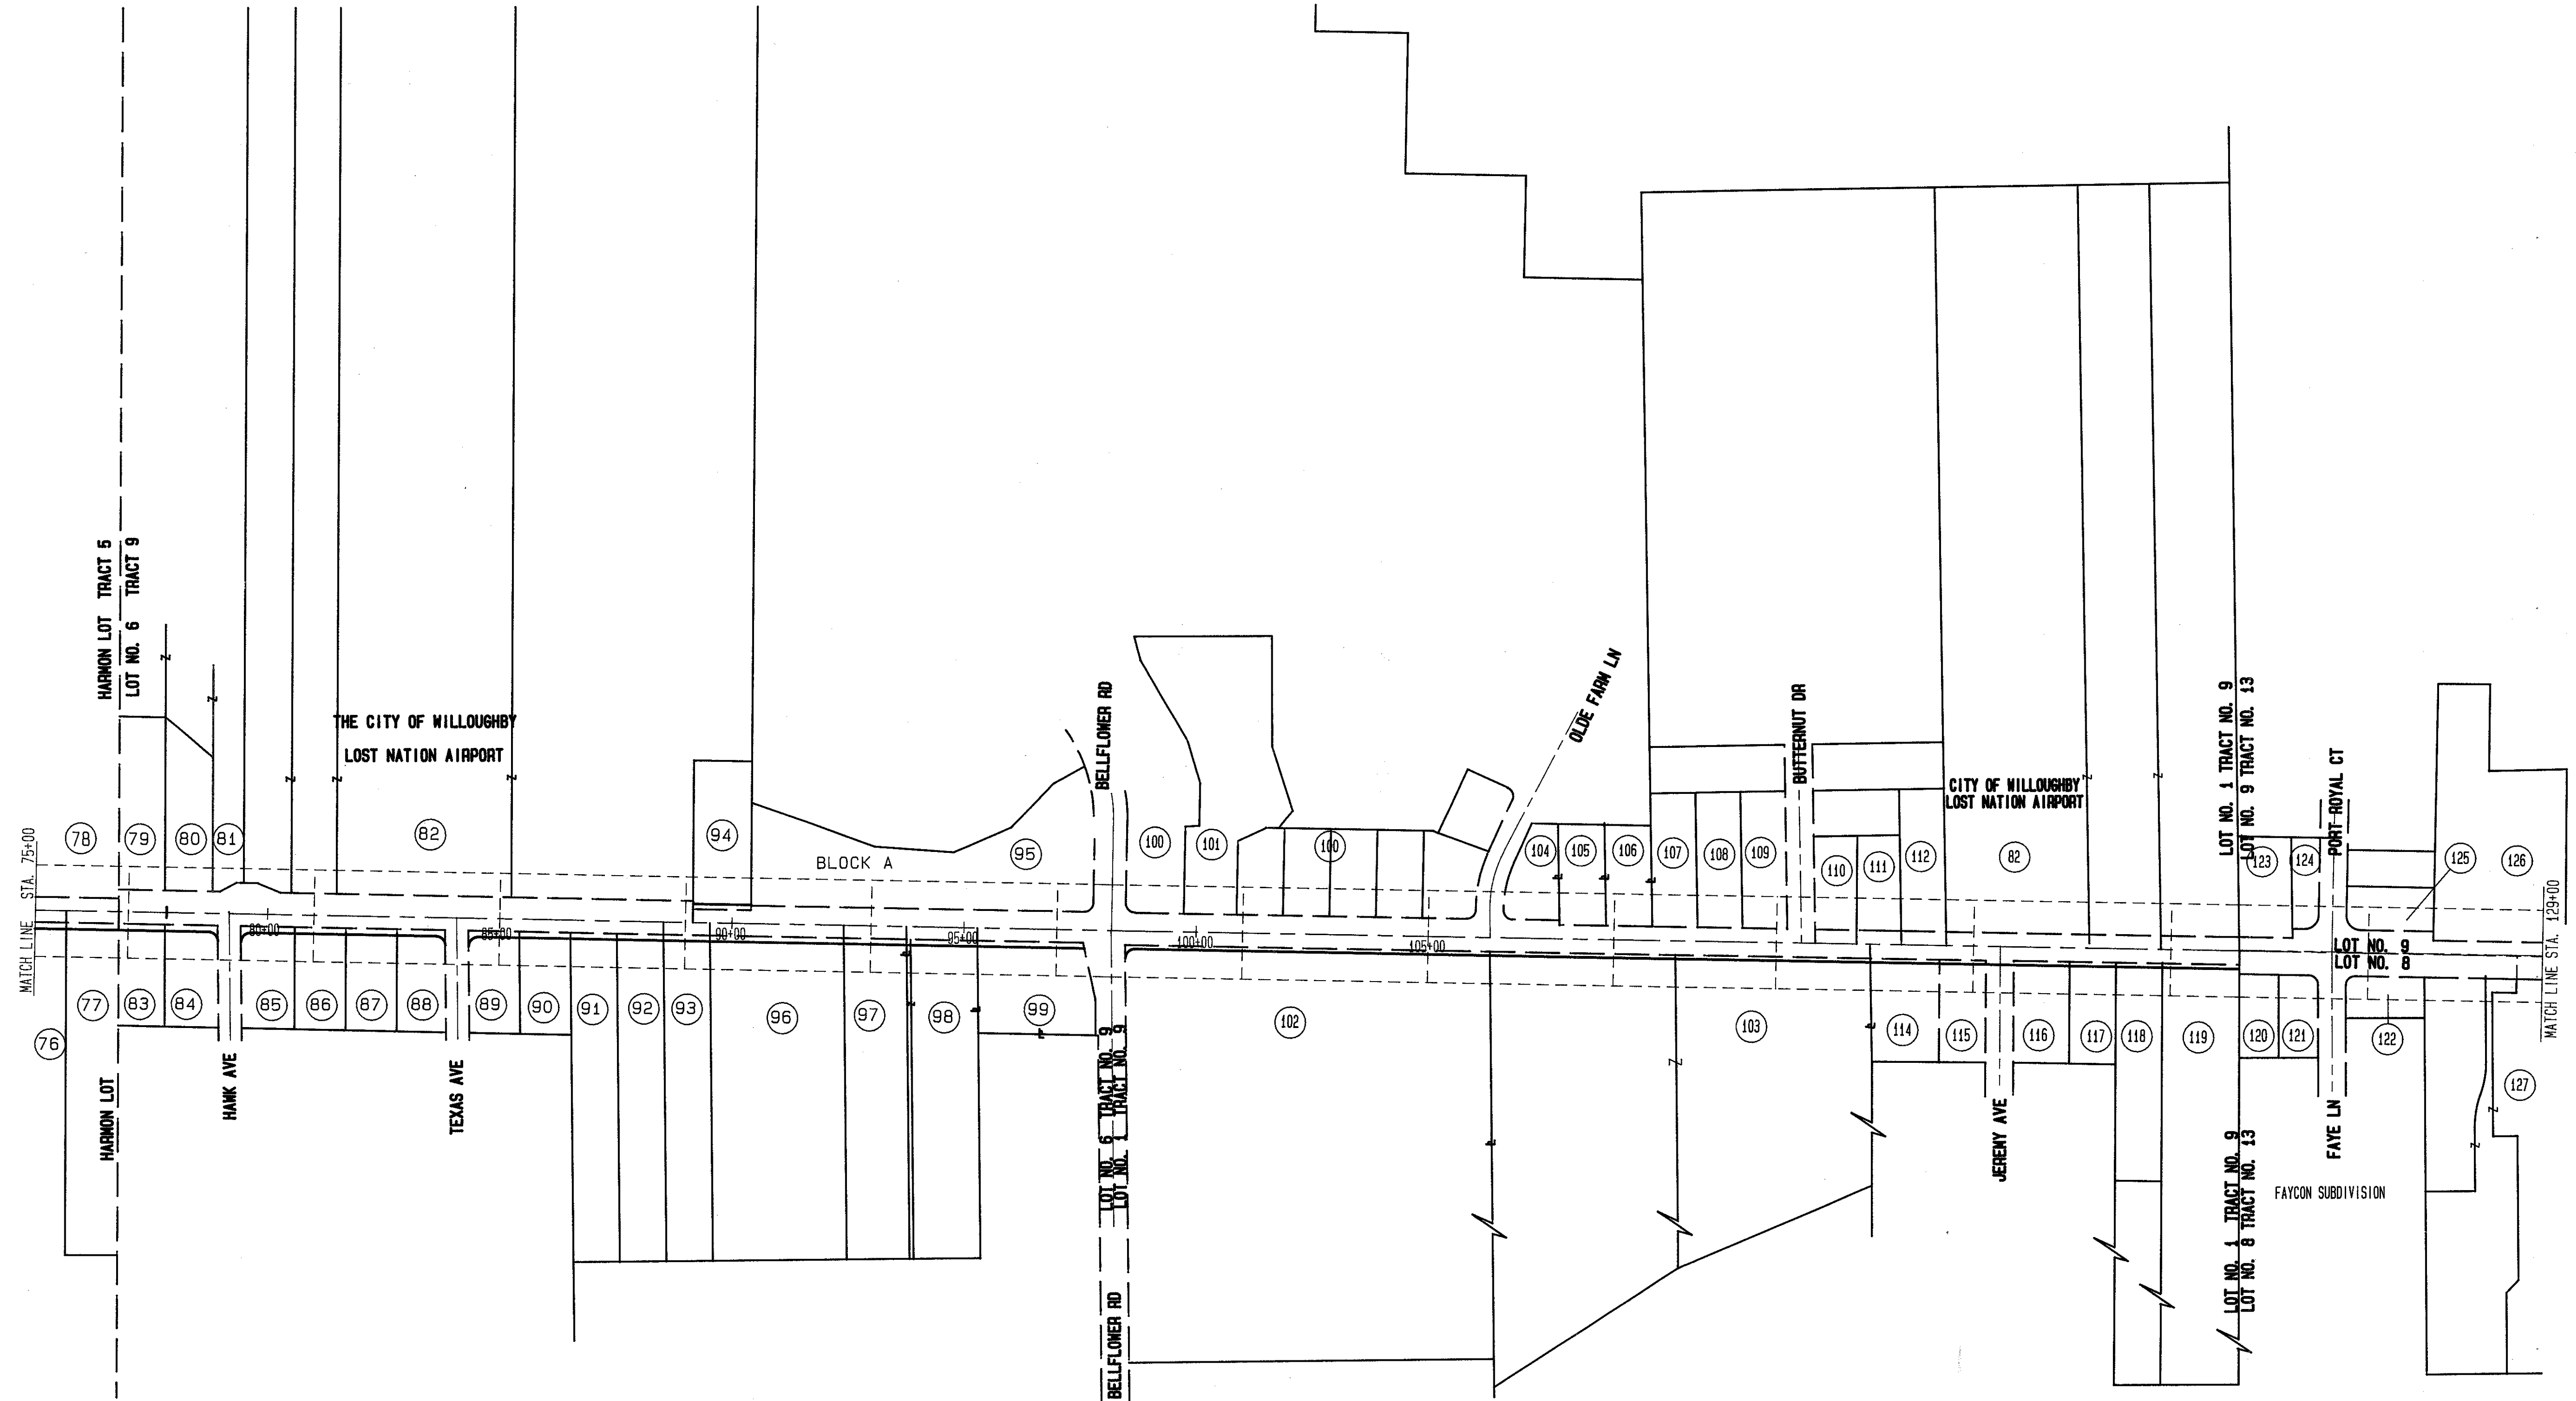

PROPERTY PLAT

STATE ROUTE 306
AKA REYNOLDS ROAD
LAKE COUNTY OHIO
CITY OF MENTOR

CALC. BY		OHIO
DATE		374
CHKD. BY		452
DATE		5
LAK - 306 - 7.12		83

LAK - 306 - 7.12