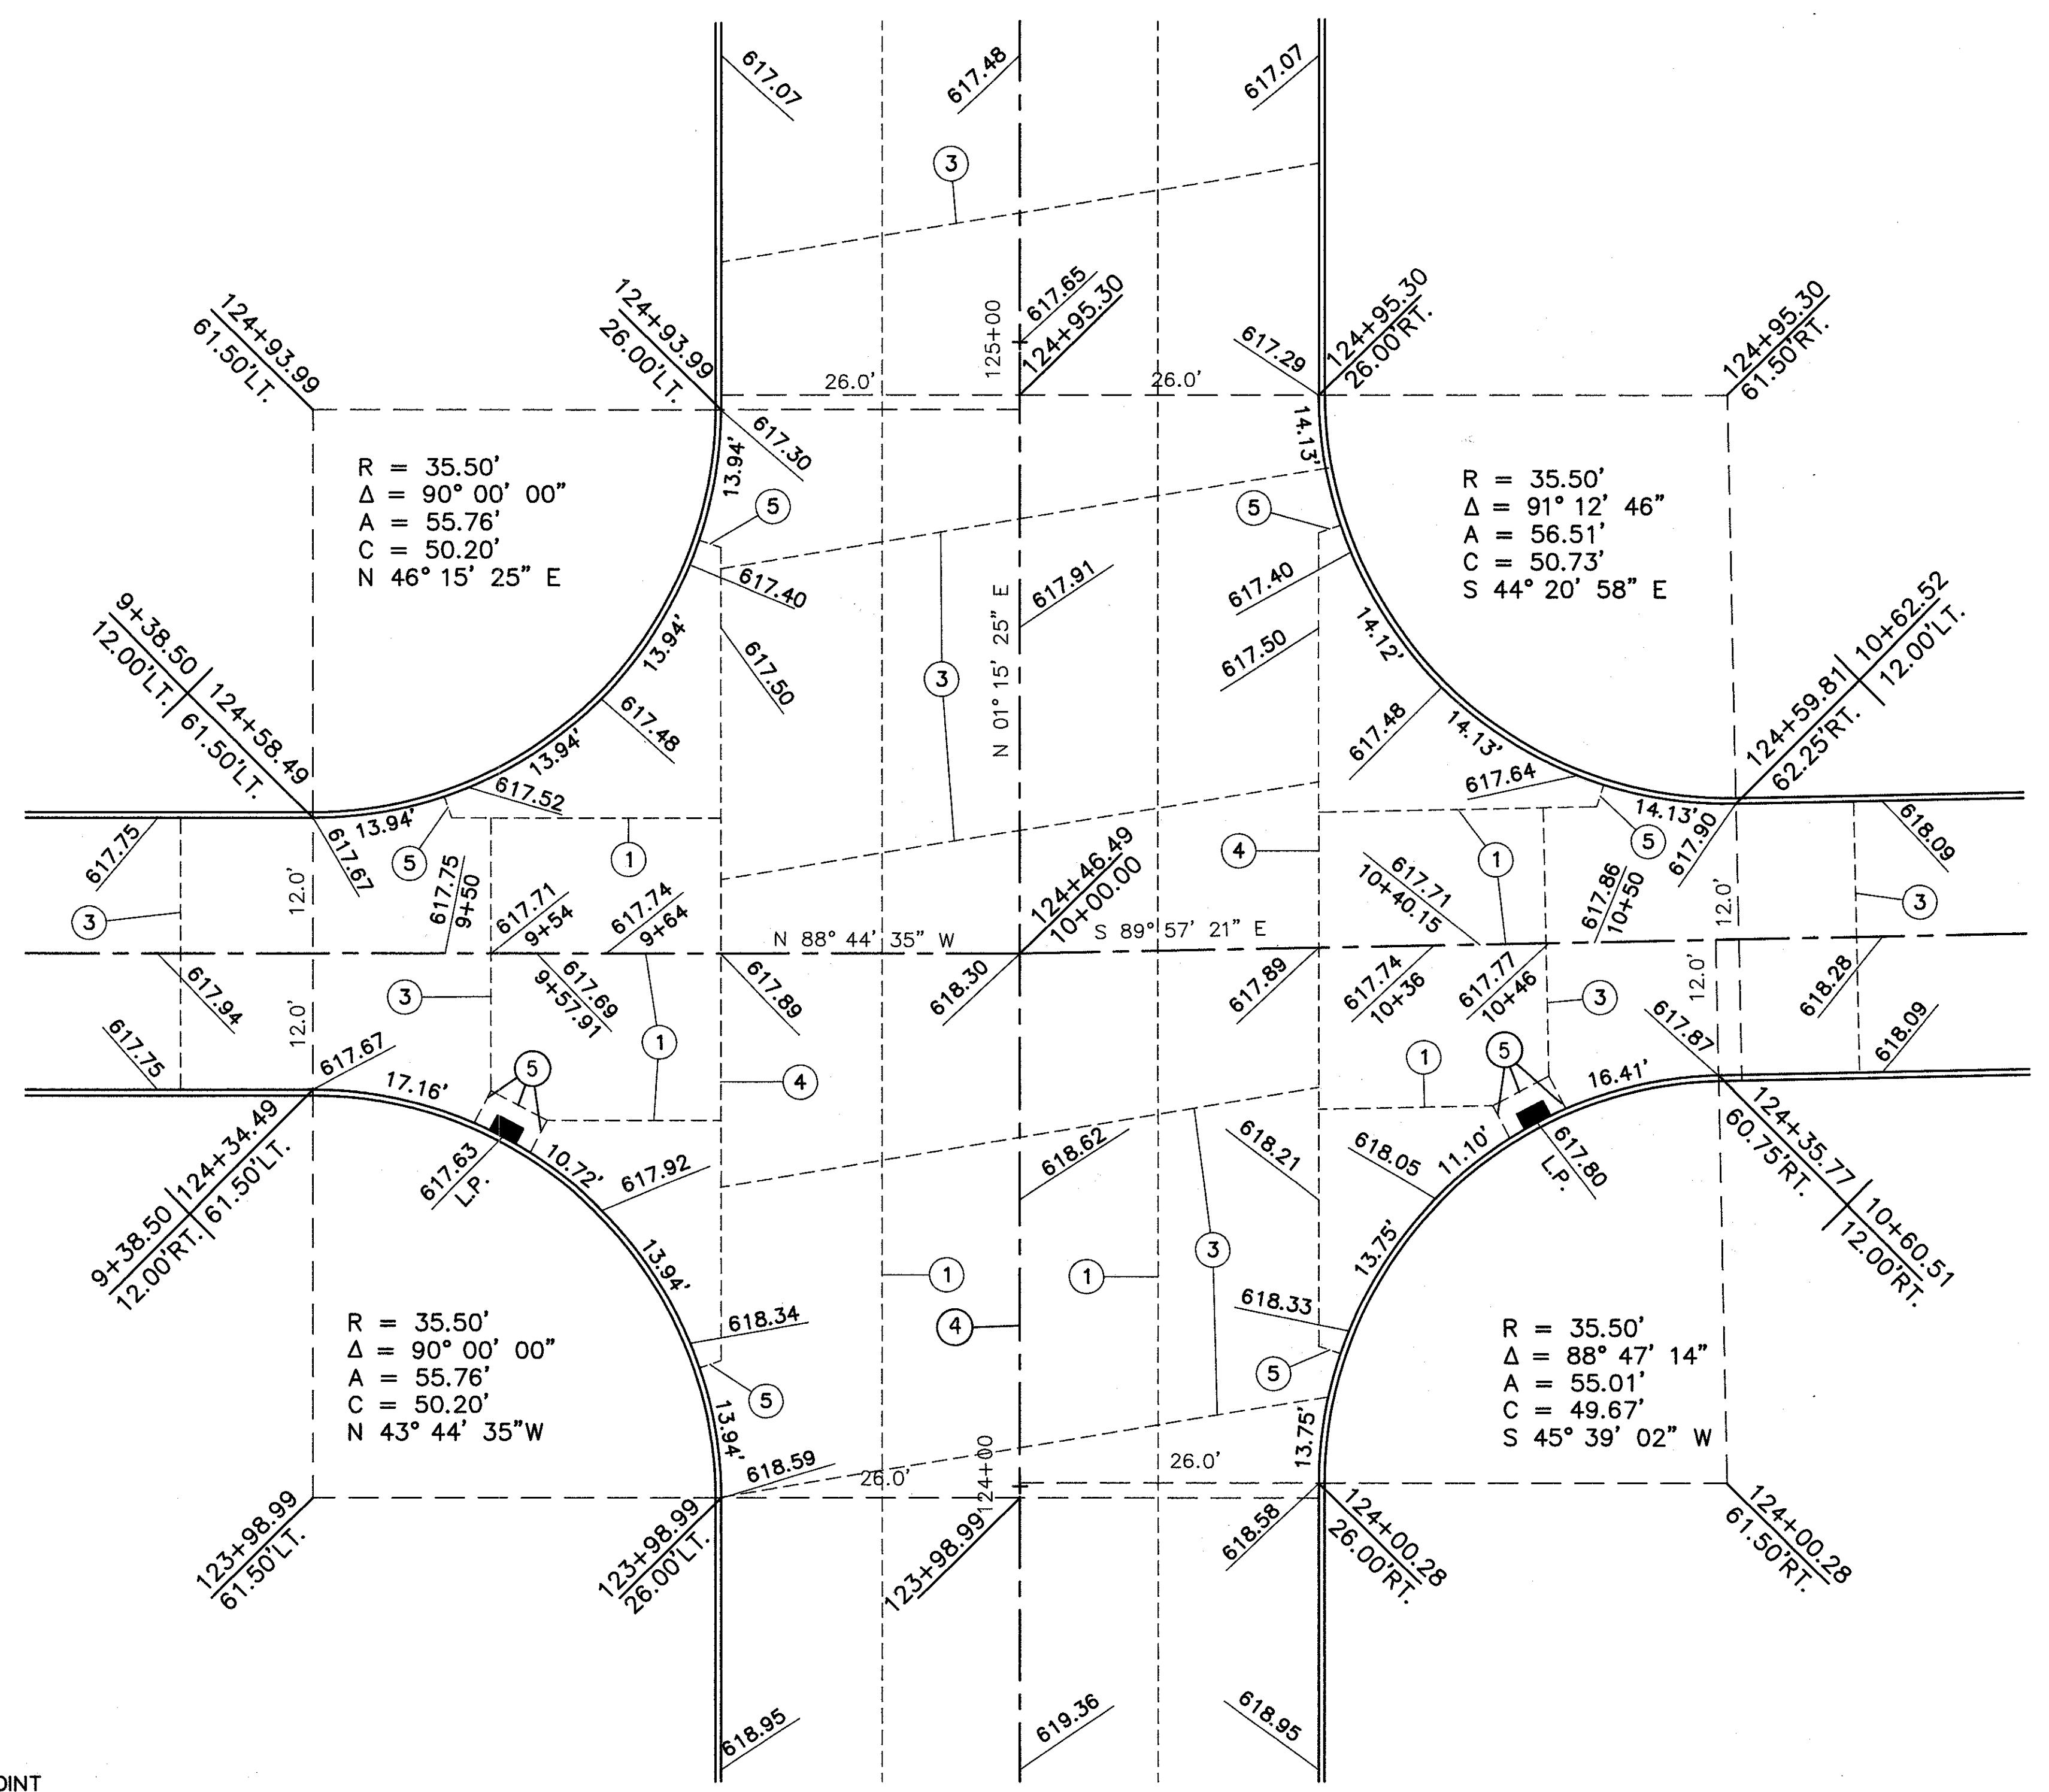

STATE ROUTE 306

JEREMY AVENUE

LEGEND

- ① STANDARD LONGITUDINAL JOINT
- ② STANDARD EXPANSION JOINT
- ③ STANDARD CONTRACTION JOINT
- ④ LONGITUDINAL JOINT WITHOUT TIEBARS
- ⑤ EXPANSION JOINT WITHOUT DOWELS

PORT ROYAL COURT

FAYE LANE