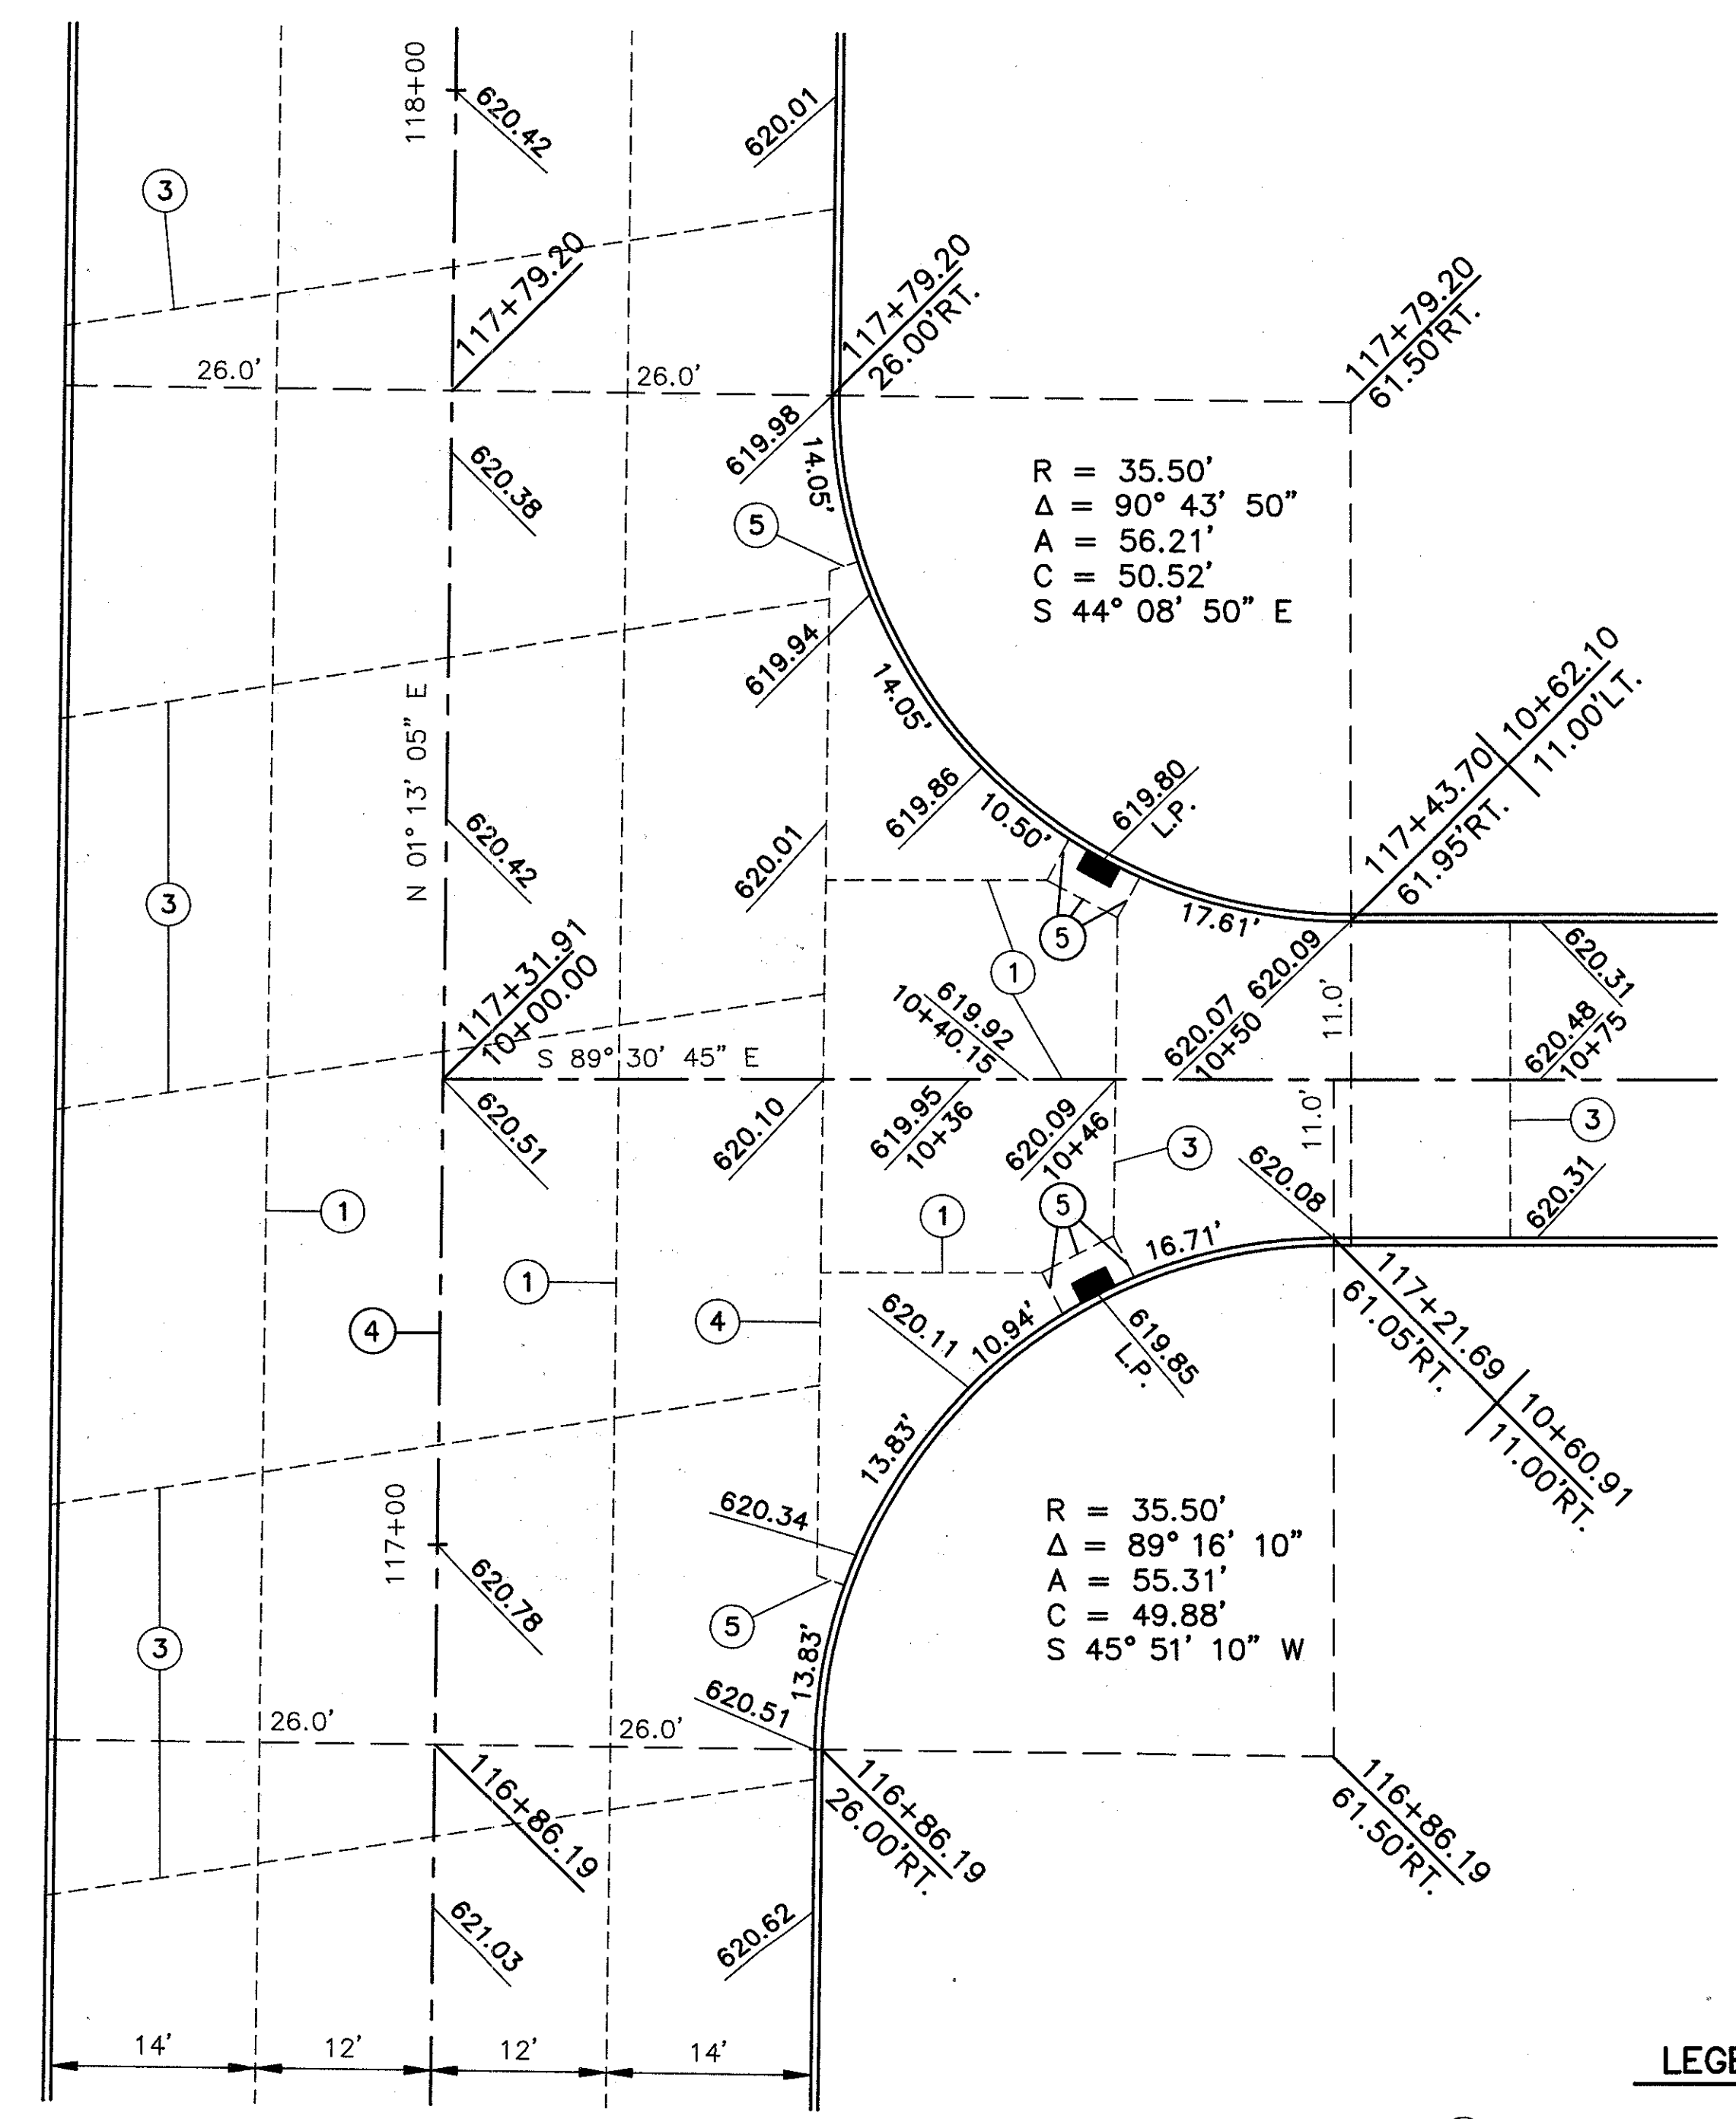

STATE ROUTE 306

JEREMY AVENUE

LEGEND

- ① STANDARD LONGITUDINAL JOINT
- ② STANDARD EXPANSION JOINT
- ③ STANDARD CONTRACTION JOINT
- ④ LONGITUDINAL JOINT WITHOUT TIEBARS
- ⑤ EXPANSION JOINT WITHOUT DOWELS

PORT ROYAL COURT

FAYE LANE