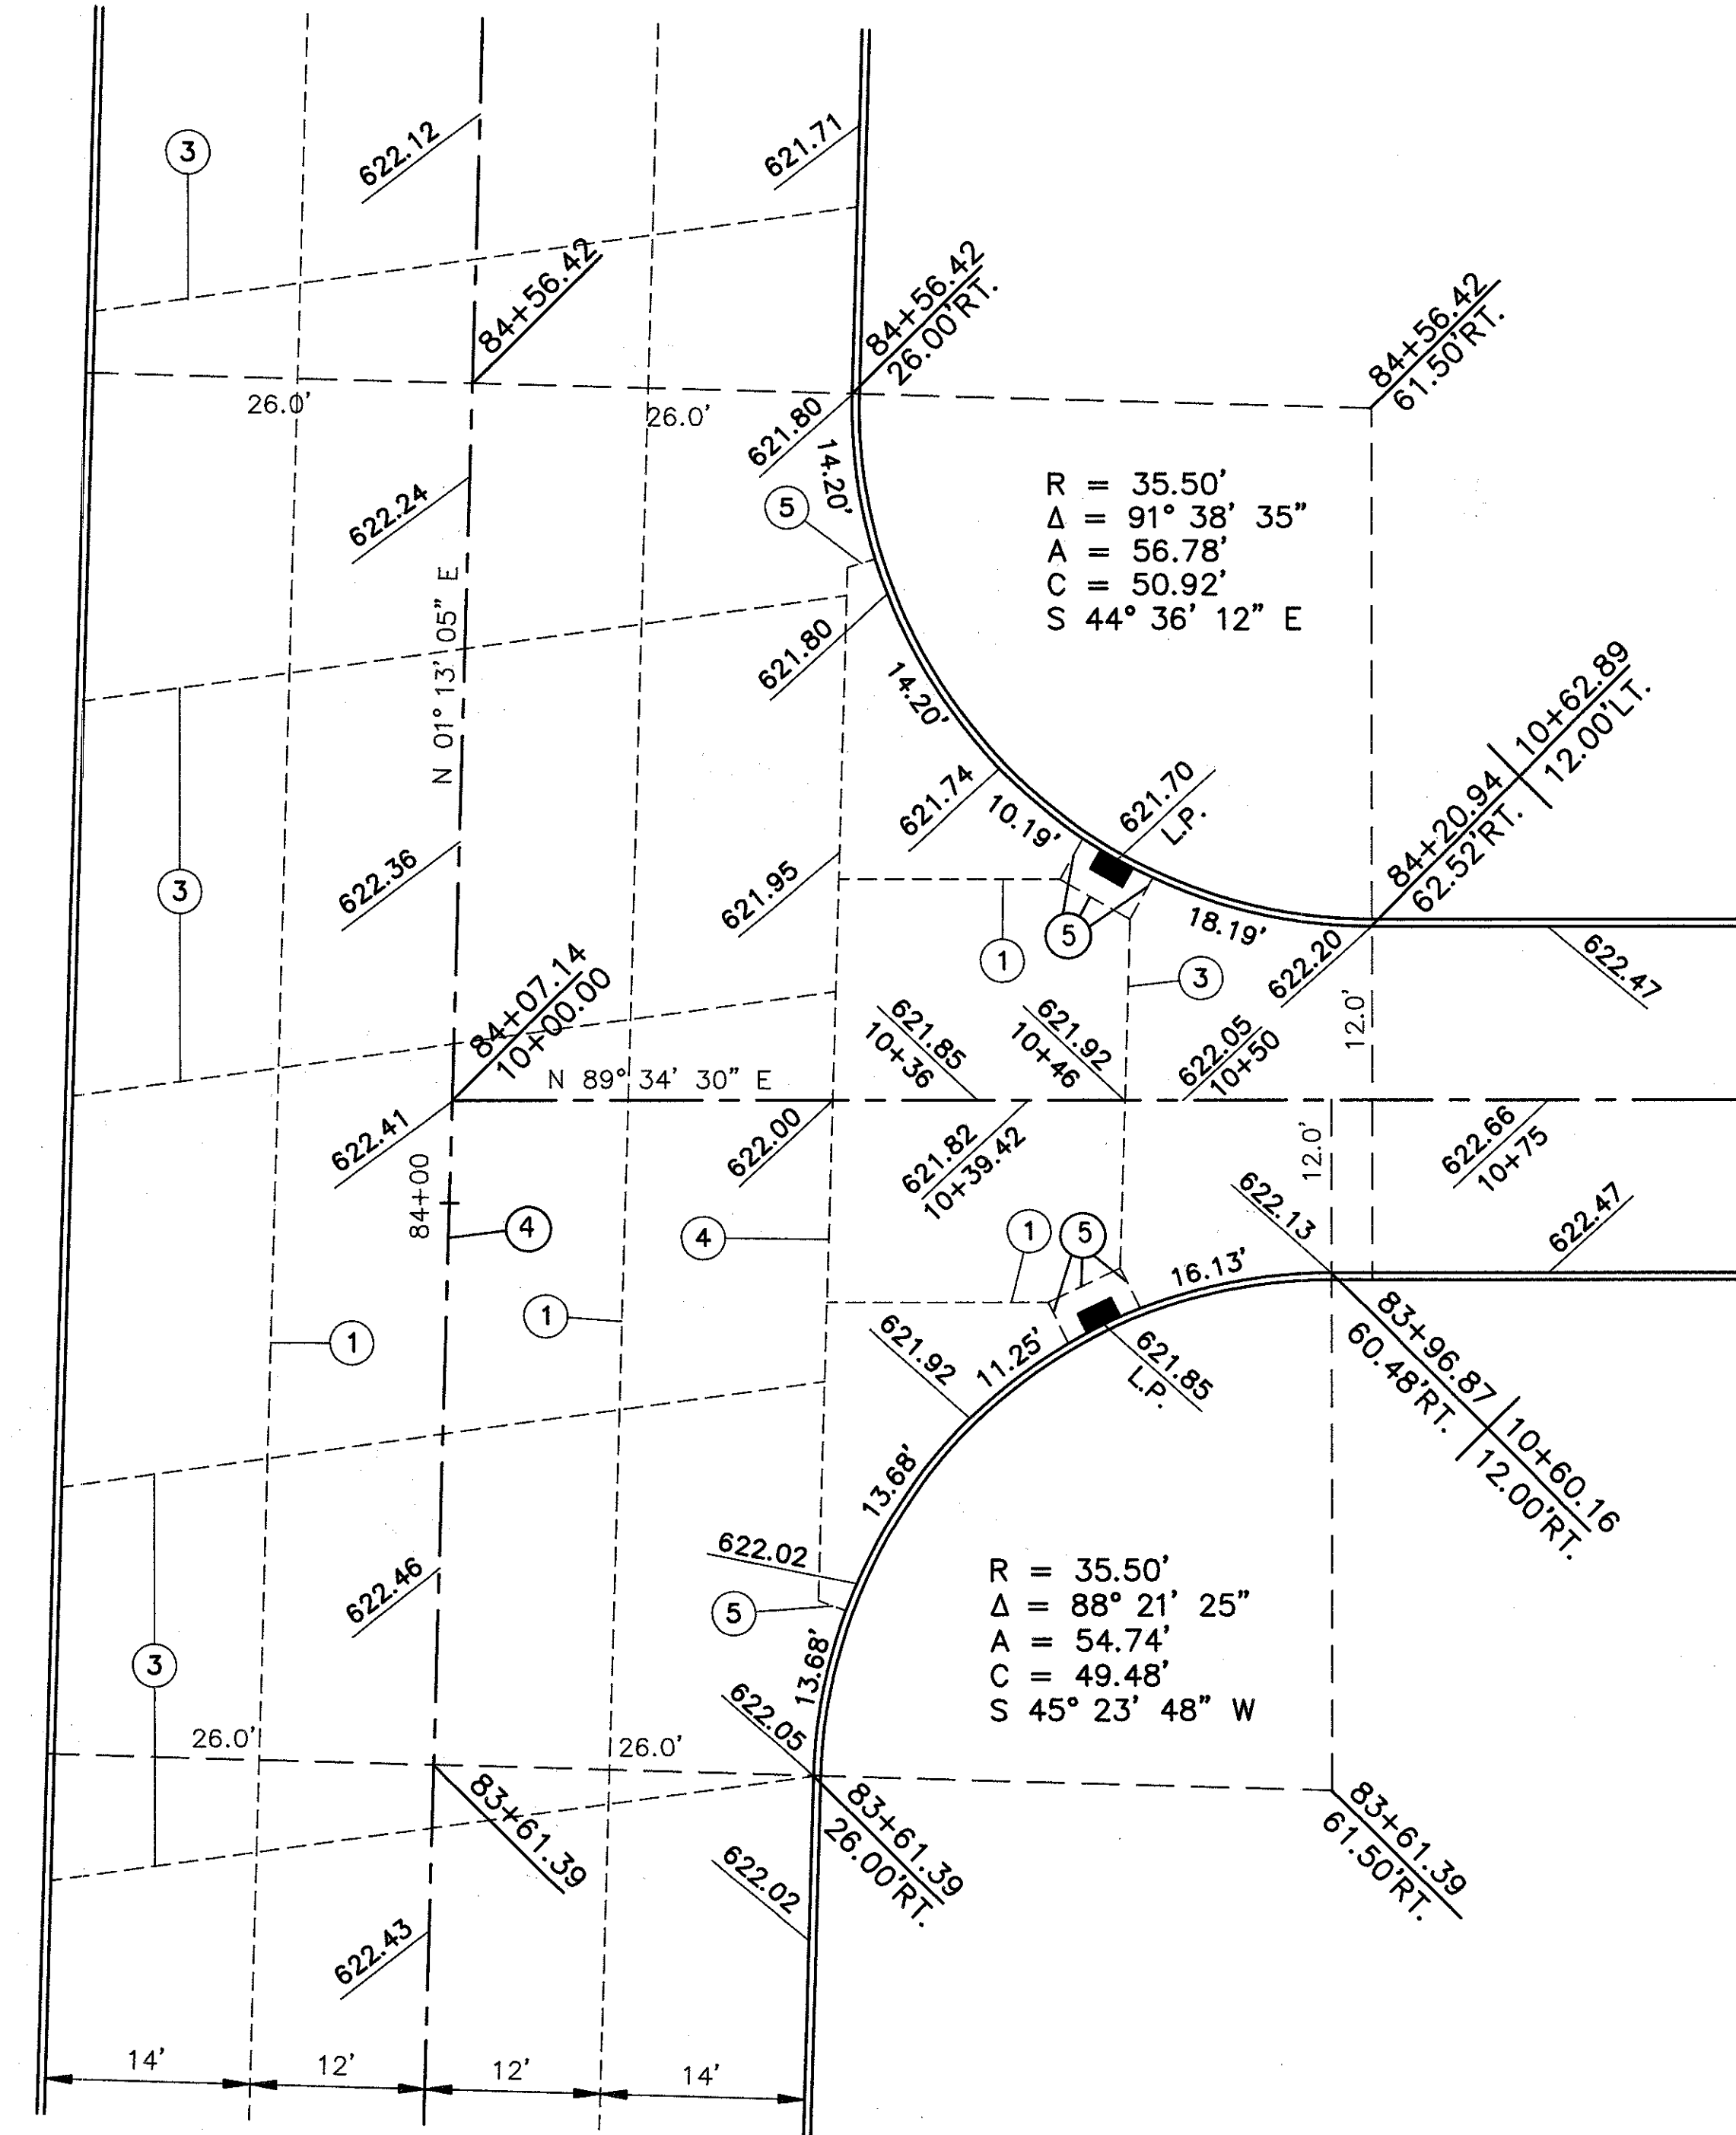

STATE ROUTE 306

HAWK AVENUE

STATE ROUTE 306

TEXAS AVENUE

LEGEND

- ① STANDARD LONGITUDINAL JOINT
- ② STANDARD EXPANSION JOINT
- ③ STANDARD CONTRACTION JOINT
- ④ LONGITUDINAL JOINT WITHOUT TIEBARS
- ⑤ EXPANSION JOINT WITHOUT DOWELS