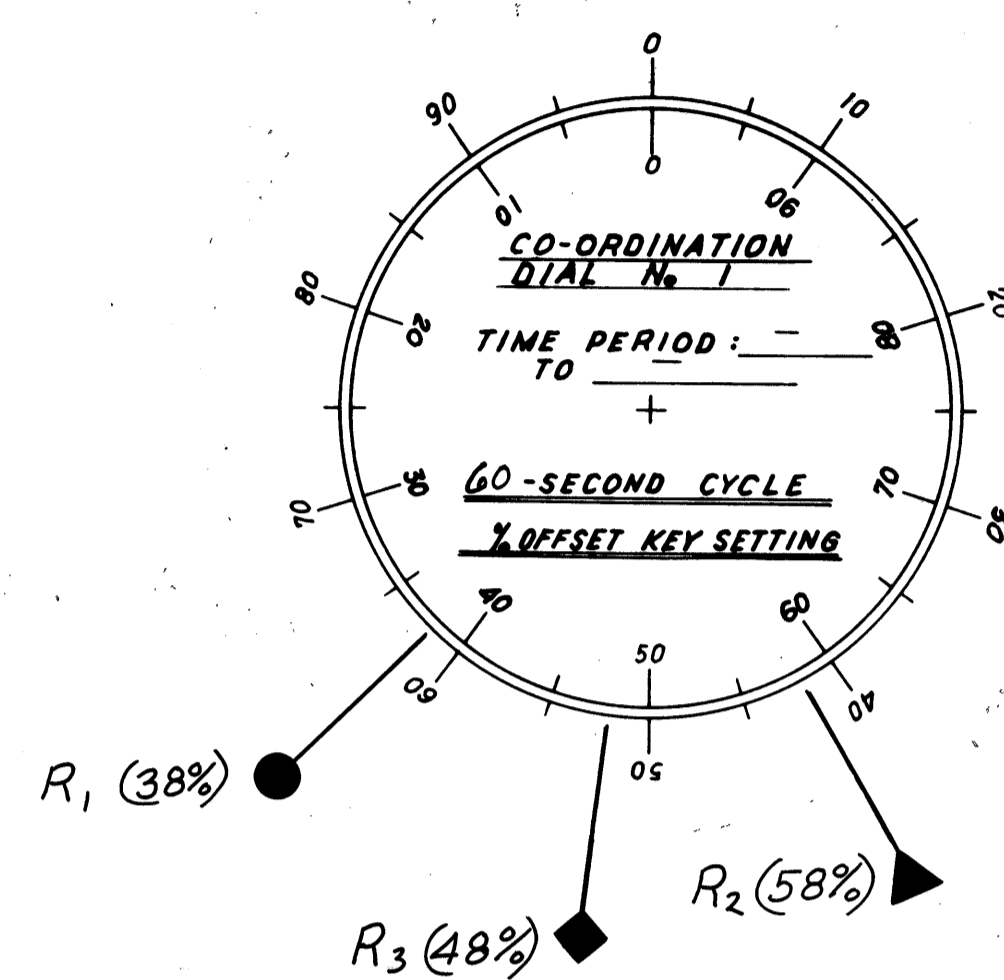

CONTROLLER - SIGNAL LIGHT SYSTEM  
LOCATION: \_\_\_\_\_

CONTROLLER - SIGNAL LIGHT SYSTEM  
LOCATION: VINE ST. AT CHURCH ST.

CONTROLLER - SIGNAL LIGHT SYSTEM  
LOCATION: VINE ST. AT CLARK ST.

CONTROLLER - SIGNAL LIGHT SYSTEM  
LOCATION: VINE ST. AT ERIE ST.

● CO-ORDINATION PROGRAM RESET (R1)  
▼ CO-ORDINATION PROGRAM RESET (R2)  
◆ CO-ORDINATION PROGRAM RESET (R3)