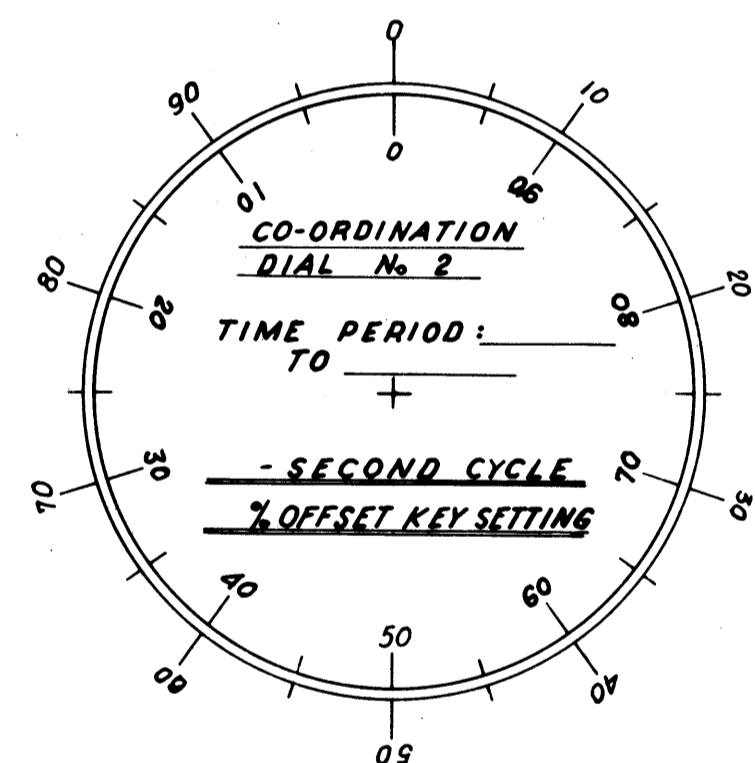

CONTROLLER - SIGNAL LIGHT SYSTEM  
LOCATION: \_\_\_\_\_

CONTROLLER - SIGNAL LIGHT SYSTEM  
LOCATION: VINE ST. AT CHURCH ST.

CONTROLLER - SIGNAL LIGHT SYSTEM  
LOCATION: VINE ST. AT CLARK ST.

CONTROLLER - SIGNAL LIGHT SYSTEM  
LOCATION: VINE ST. AT ERIE ST.

● CO-ORDINATION PROGRAM RESET (R1)  
▼ CO-ORDINATION PROGRAM RESET (R2)  
◆ CO-ORDINATION PROGRAM RESET (R3)