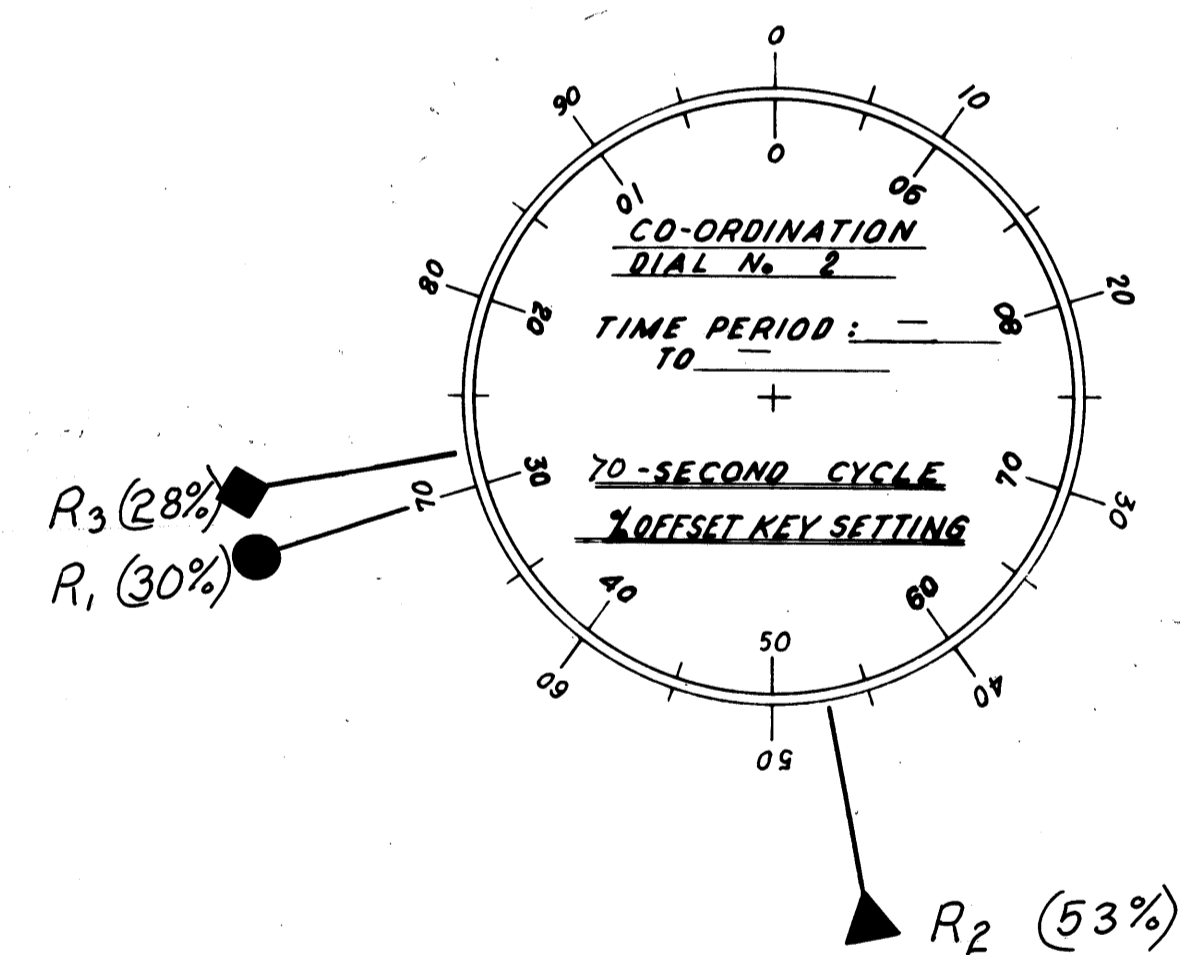

CONTROLLER - SIGNAL LIGHT SYSTEM  
LOCATION: \_\_\_\_\_

CONTROLLER - SIGNAL LIGHT SYSTEM  
LOCATION: VINE ST. AT CHURCH ST.

CONTROLLER - SIGNAL LIGHT SYSTEM  
LOCATION: VINE ST. AT CLARK ST.

CONTROLLER - SIGNAL LIGHT SYSTEM  
LOCATION: VINE ST. AT ERIE ST.

● CO-ORDINATION PROGRAM RESET (R1)  
▼ CO-ORDINATION PROGRAM RESET (R2)  
◆ CO-ORDINATION PROGRAM RESET (R3)