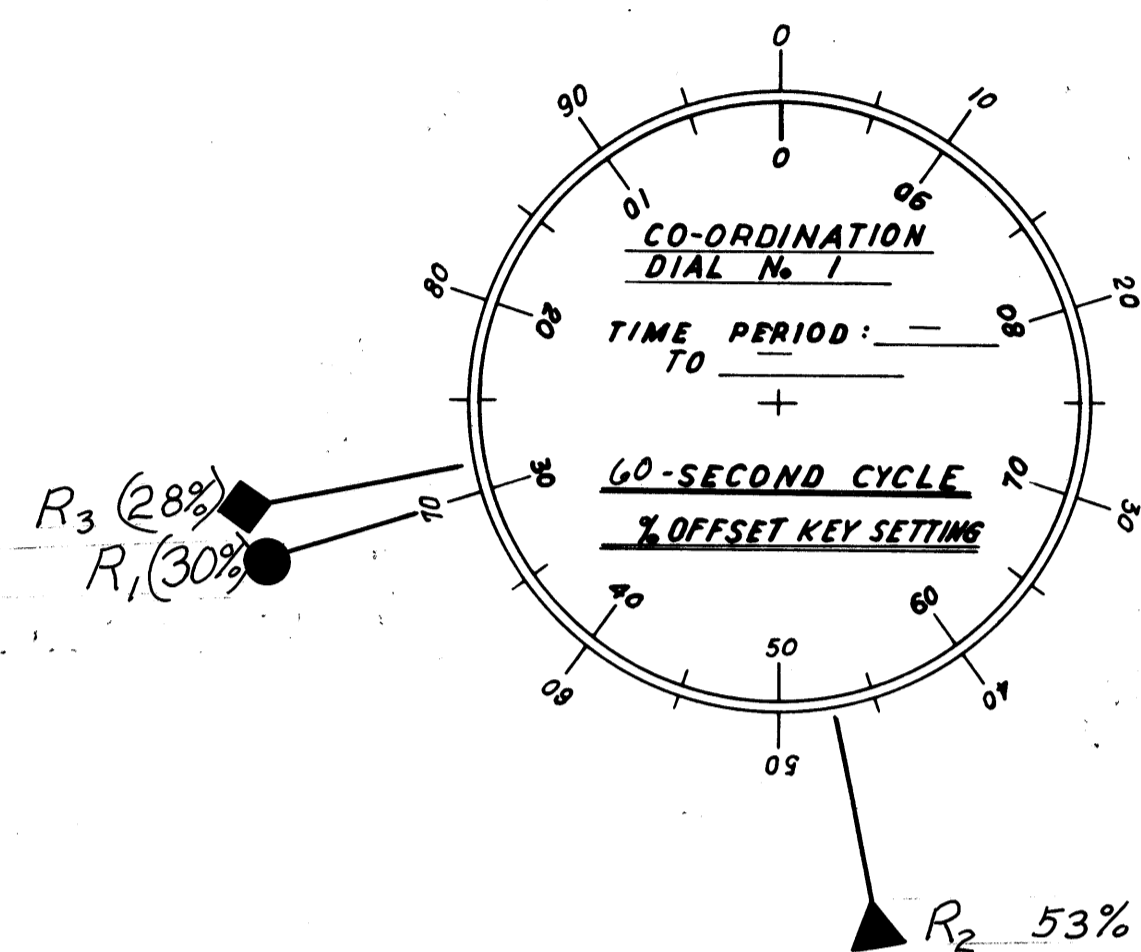

CONTROLLER - SIGNAL LIGHT SYSTEM  
LOCATION: \_\_\_\_\_

CONTROLLER - SIGNAL LIGHT SYSTEM  
LOCATION: VINE ST. AT CHURCH ST.

CONTROLLER - SIGNAL LIGHT SYSTEM  
LOCATION: VINE ST. AT CLARK ST.

CONTROLLER - SIGNAL LIGHT SYSTEM  
LOCATION: VINE ST. AT ERIE ST.

● CO-ORDINATION PROGRAM RESET (R1)  
▼ CO-ORDINATION PROGRAM RESET (R2)  
◆ CO-ORDINATION PROGRAM RESET (R3)