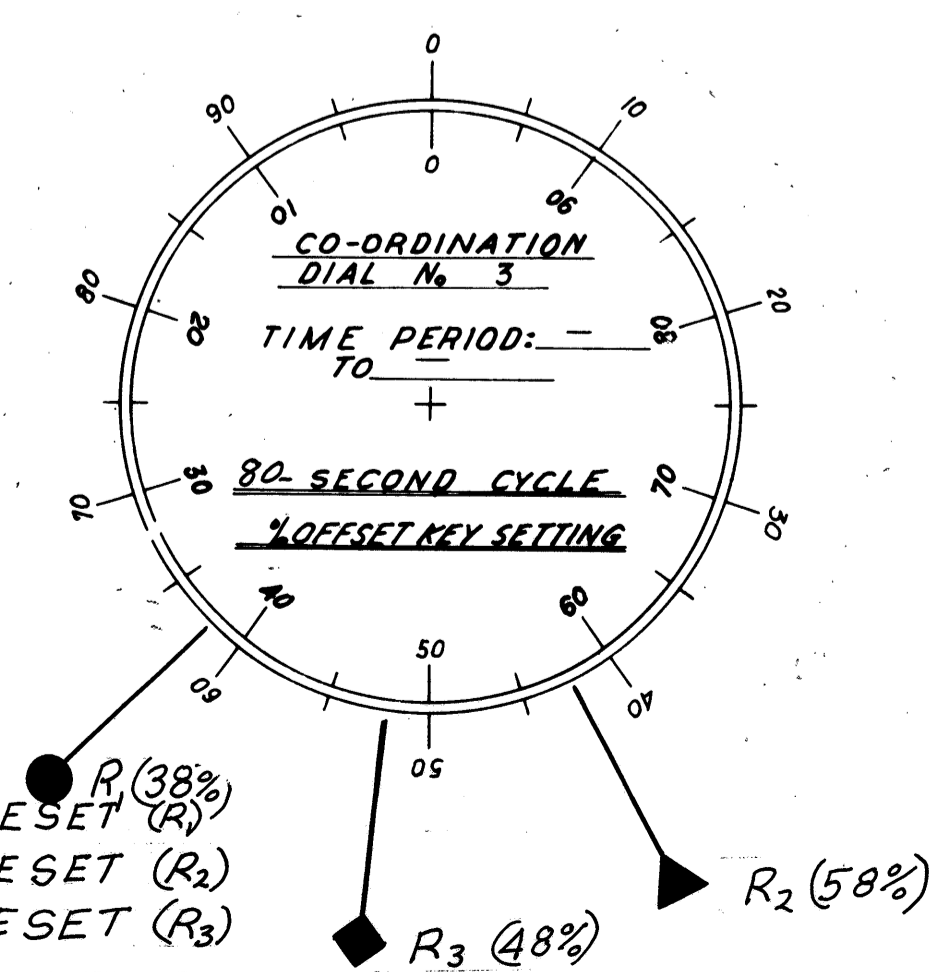

CONTROLLER - SIGNAL LIGHT SYSTEM  
LOCATION: \_\_\_\_\_

CONTROLLER - SIGNAL LIGHT SYSTEM  
LOCATION: VINE ST. AT CHURCH ST.

CONTROLLER - SIGNAL LIGHT SYSTEM  
LOCATION: VINE ST. AT CLARK ST.

CONTROLLER - SIGNAL LIGHT SYSTEM  
LOCATION: VINE ST. AT ERIE ST.

● CO-ORDINATION PROGRAM RESET (R1)  
▼ CO-ORDINATION PROGRAM RESET (R2)  
◆ CO-ORDINATION PROGRAM RESET (R3)