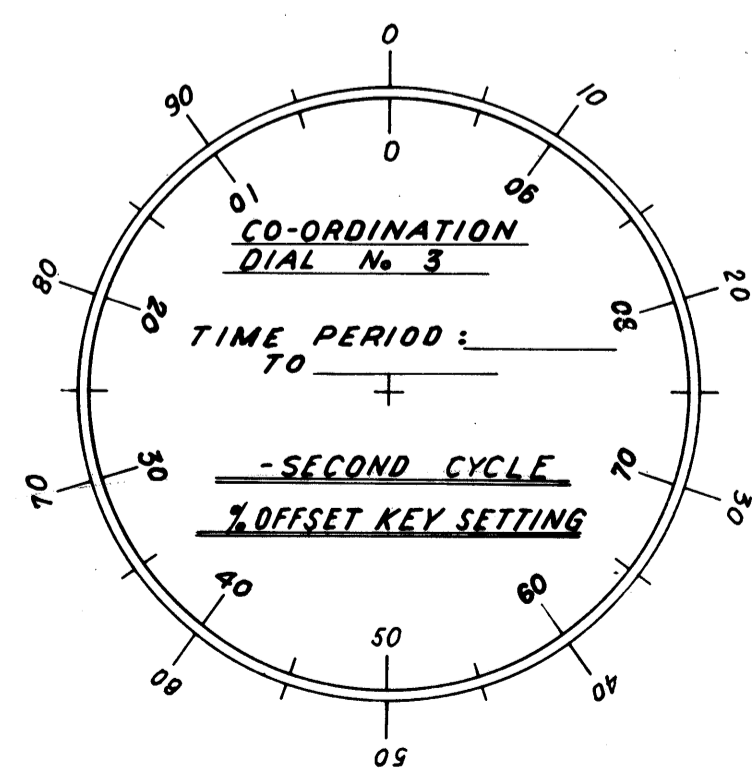

CONTROLLER - SIGNAL LIGHT SYSTEM  
LOCATION: \_\_\_\_\_

CONTROLLER - SIGNAL LIGHT SYSTEM  
LOCATION: VINE ST. AT CHURCH ST.

CONTROLLER - SIGNAL LIGHT SYSTEM  
LOCATION: VINE ST. AT CLARK ST.

CONTROLLER - SIGNAL LIGHT SYSTEM  
LOCATION: VINE ST. AT ERIE ST.

● CO-ORDINATION PROGRAM RESET (R1)  
▼ CO-ORDINATION PROGRAM RESET (R2)  
◆ CO-ORDINATION PROGRAM RESET (R3)