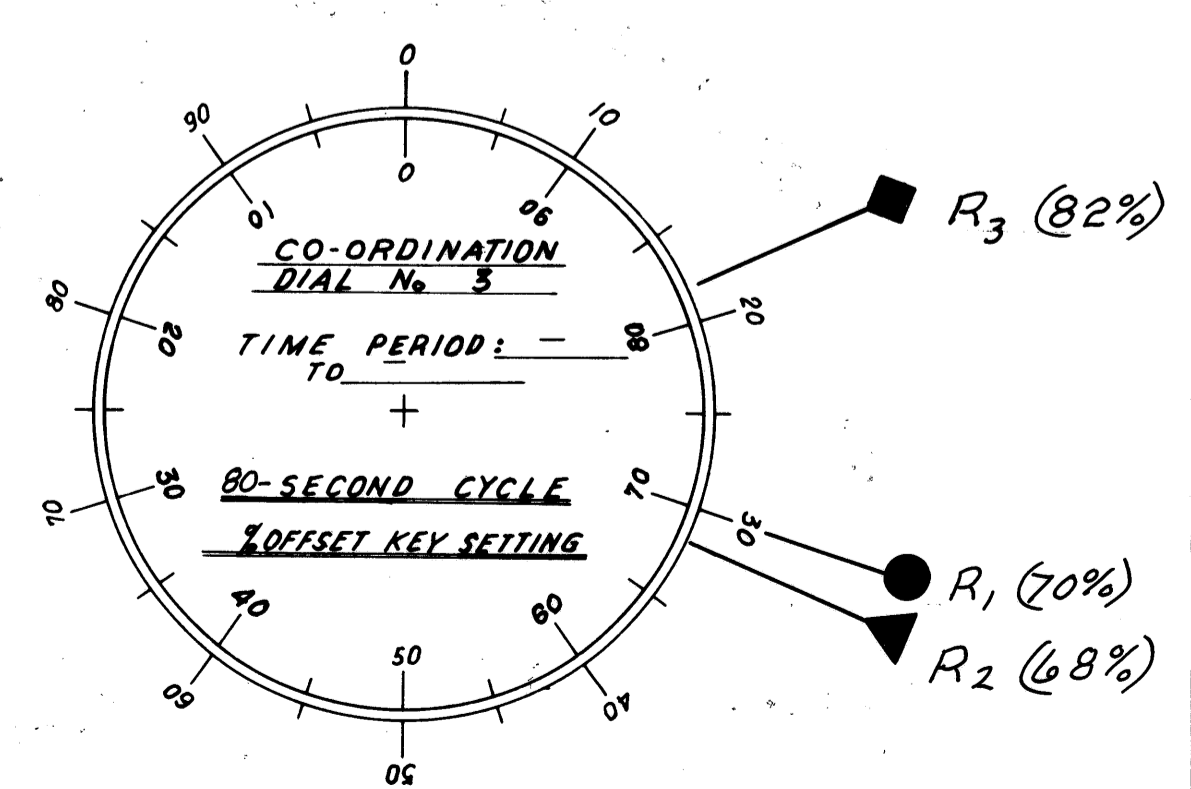

CONTROLLER - SIGNAL LIGHT SYSTEM  
LOCATION: \_\_\_\_\_

CONTROLLER - SIGNAL LIGHT SYSTEM  
LOCATION: VINE ST. AT CHURCH ST.

CONTROLLER - SIGNAL LIGHT SYSTEM  
LOCATION: VINE ST. AT CLARK ST.

CONTROLLER - SIGNAL LIGHT SYSTEM  
LOCATION: VINE ST. AT ERIE ST.

● CO-ORDINATION PROGRAM RESET (R1)  
▼ CO-ORDINATION PROGRAM RESET (R2)  
◆ CO-ORDINATION PROGRAM RESET (R3)