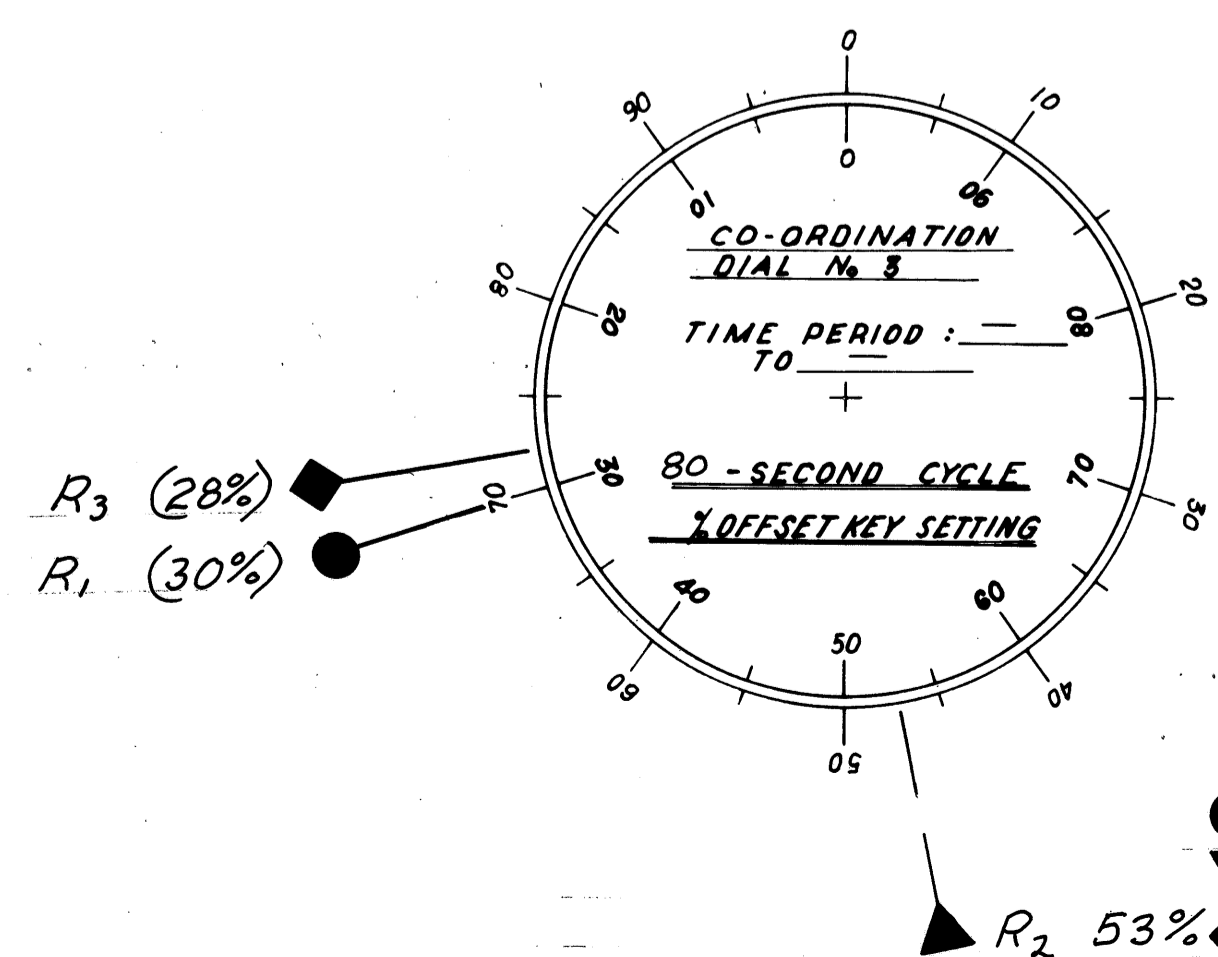

CONTROLLER - SIGNAL LIGHT SYSTEM  
LOCATION: \_\_\_\_\_

CONTROLLER - SIGNAL LIGHT SYSTEM  
LOCATION: VINE ST. AT CHURCH ST.

CONTROLLER - SIGNAL LIGHT SYSTEM  
LOCATION: VINE ST. AT CLARK ST.

CONTROLLER - SIGNAL LIGHT SYSTEM  
LOCATION: VINE ST. AT ERIE ST.

● CO-ORDINATION PROGRAM RESET (R1)  
▼ CO-ORDINATION PROGRAM RESET (R2)  
◆ CO-ORDINATION PROGRAM RESET (R3)