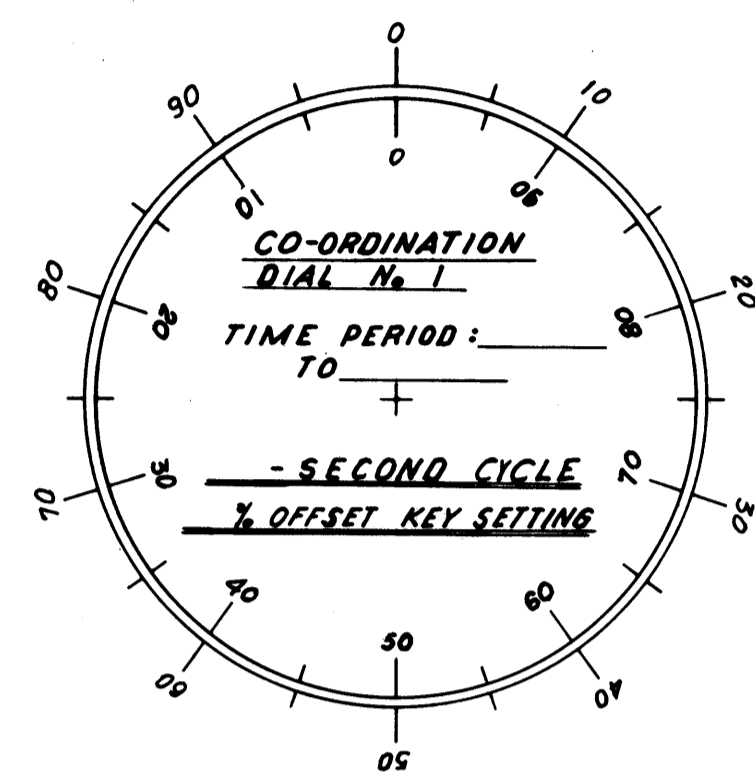

CONTROLLER - SIGNAL LIGHT SYSTEM  
LOCATION: \_\_\_\_\_

CONTROLLER - SIGNAL LIGHT SYSTEM  
LOCATION: VINE ST. AT CHURCH ST.

CONTROLLER - SIGNAL LIGHT SYSTEM  
LOCATION: VINE ST. AT CLARK ST.

CONTROLLER - SIGNAL LIGHT SYSTEM  
LOCATION: VINE ST. AT ERIE ST.

● CO-ORDINATION PROGRAM RESET (R1)  
▼ CO-ORDINATION PROGRAM RESET (R2)  
◆ CO-ORDINATION PROGRAM RESET (R3)