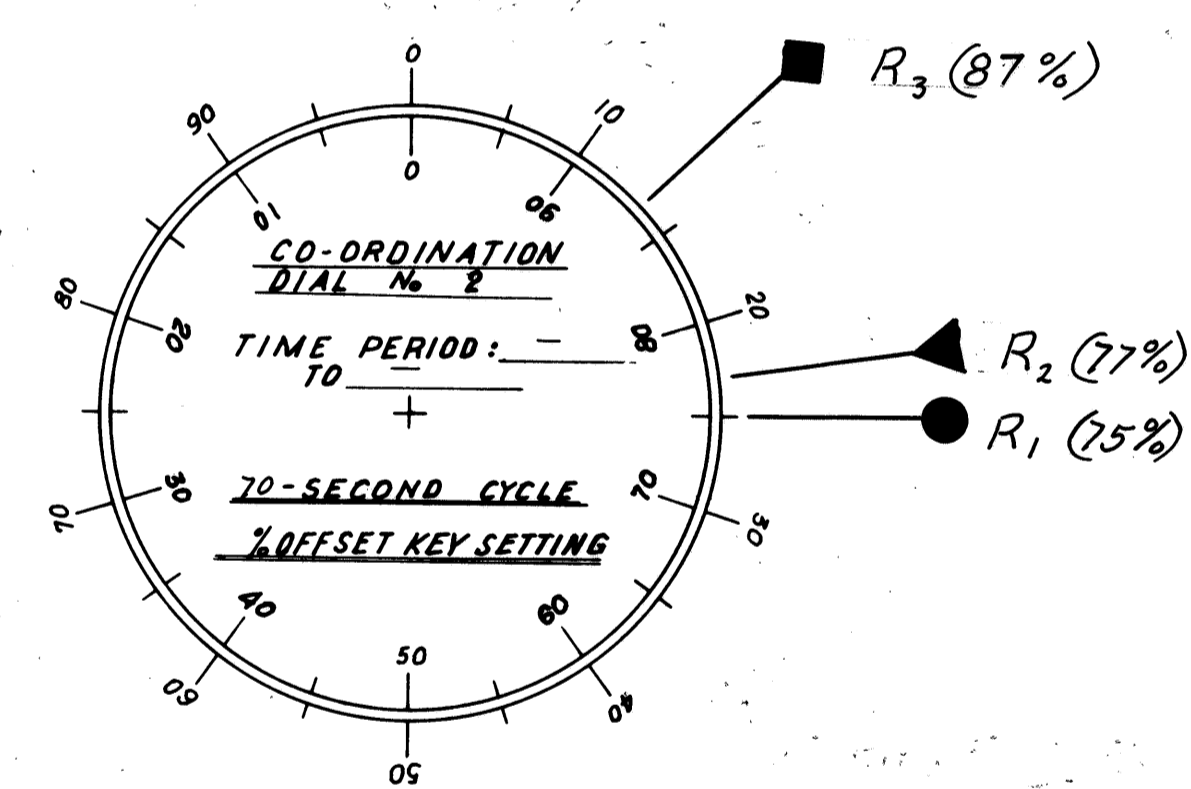

CONTROLLER - SIGNAL LIGHT SYSTEM  
LOCATION: \_\_\_\_\_

CONTROLLER - SIGNAL LIGHT SYSTEM  
LOCATION: VINE ST. AT CHURCH ST.

CONTROLLER - SIGNAL LIGHT SYSTEM  
LOCATION: VINE ST. AT CLARK ST.

CONTROLLER - SIGNAL LIGHT SYSTEM  
LOCATION: VINE ST. AT ERIE ST.

● CO-ORDINATION PROGRAM RESET (R1)  
▼ CO-ORDINATION PROGRAM RESET (R2)  
◆ CO-ORDINATION PROGRAM RESET (R3)