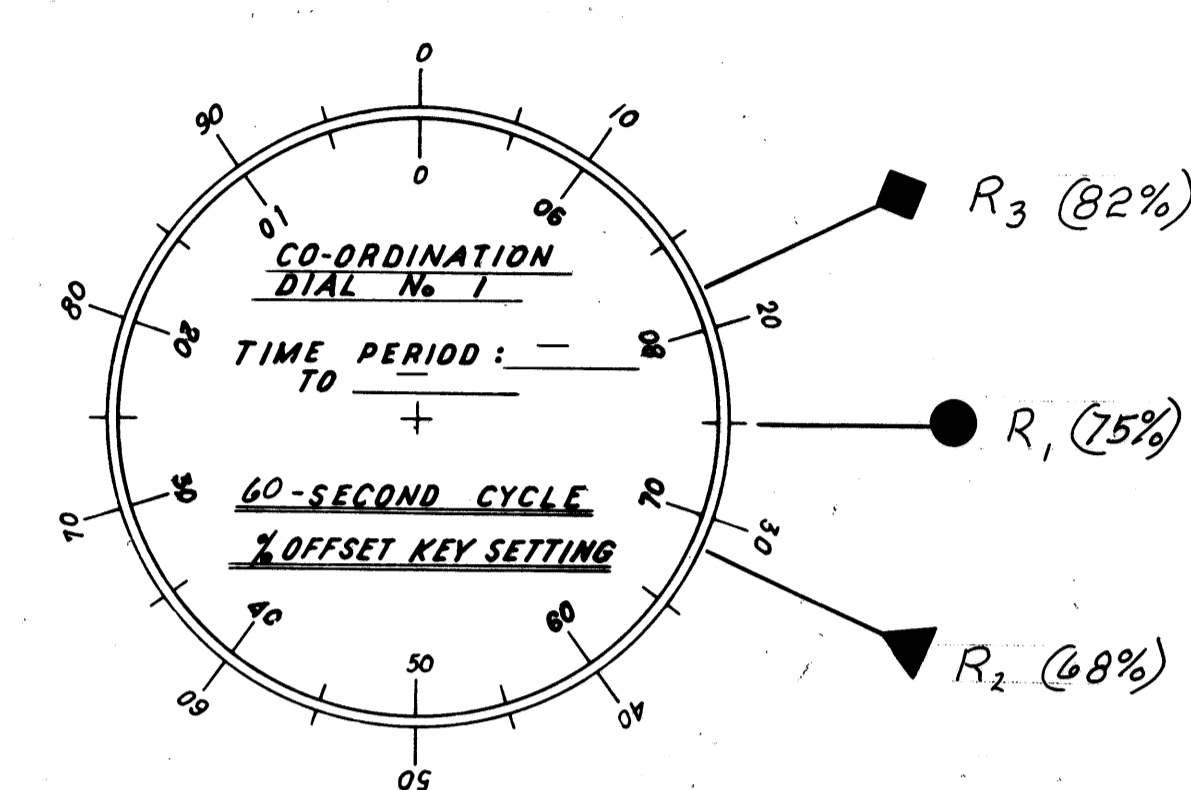

CONTROLLER - SIGNAL LIGHT SYSTEM  
LOCATION: \_\_\_\_\_

CONTROLLER - SIGNAL LIGHT SYSTEM  
LOCATION: VINE ST. AT CHURCH ST.

CONTROLLER - SIGNAL LIGHT SYSTEM  
LOCATION: VINE ST. AT CLARK ST.

CONTROLLER - SIGNAL LIGHT SYSTEM  
LOCATION: VINE ST. AT ERIE ST.

● CO-ORDINATION PROGRAM RESET (R1)  
▼ CO-ORDINATION PROGRAM RESET (R2)  
◆ CO-ORDINATION PROGRAM RESET (R3)