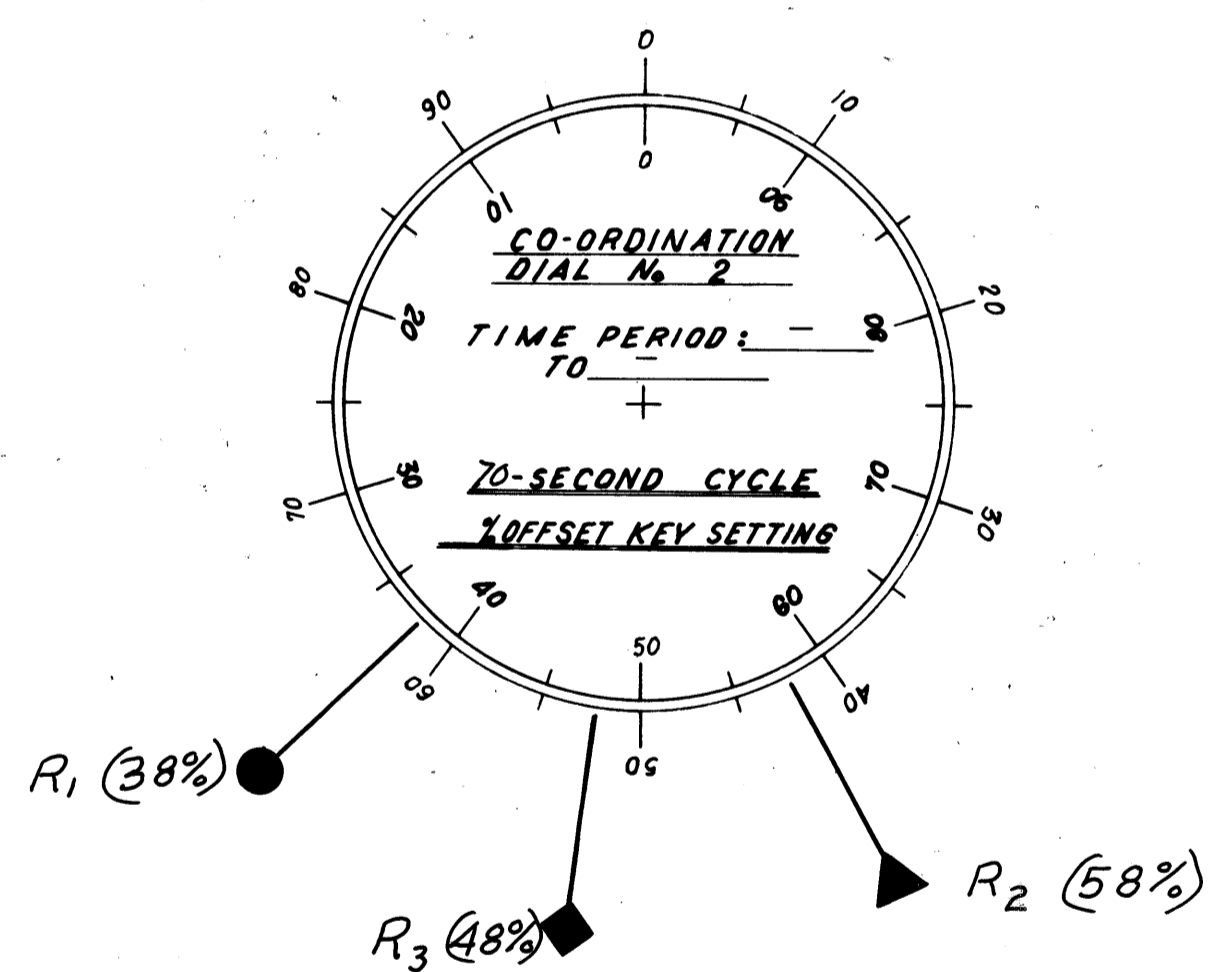

CONTROLLER - SIGNAL LIGHT SYSTEM  
LOCATION: \_\_\_\_\_

CONTROLLER - SIGNAL LIGHT SYSTEM  
LOCATION: VINE ST. AT CHURCH ST.

CONTROLLER - SIGNAL LIGHT SYSTEM  
LOCATION: VINE ST. AT CLARK ST.

CONTROLLER - SIGNAL LIGHT SYSTEM  
LOCATION: VINE ST. AT ERIE ST.

● CO-ORDINATION PROGRAM RESET (R1)  
▼ CO-ORDINATION PROGRAM RESET (R2)  
◆ CO-ORDINATION PROGRAM RESET (R3)