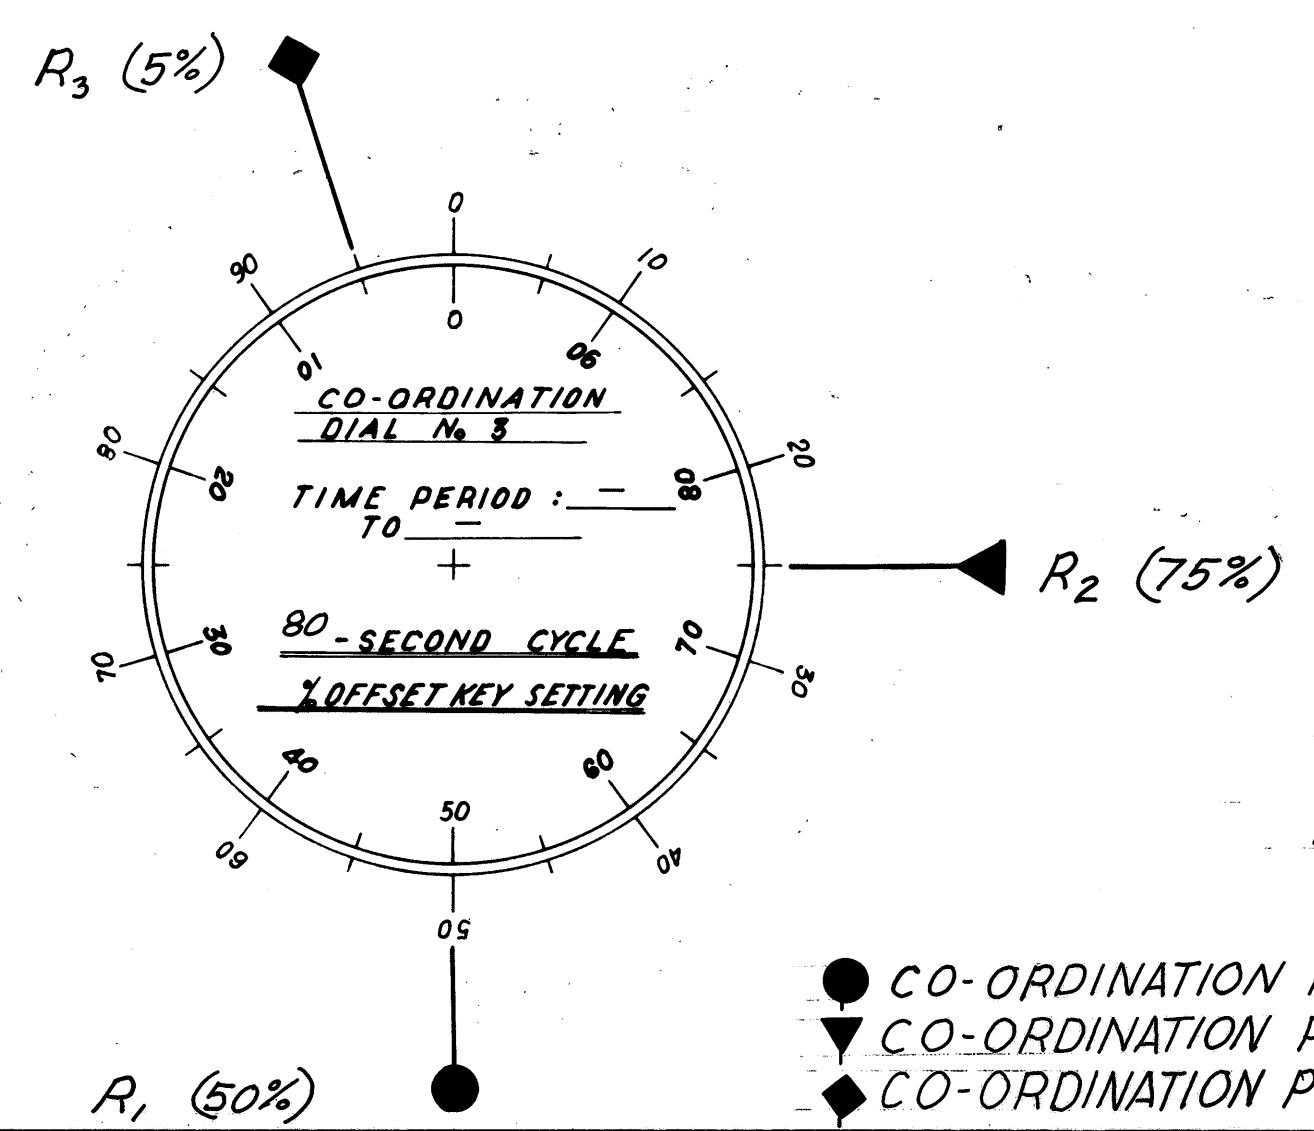

CONTROLLER - SIGNAL LIGHT SYSTEM  
LOCATION: ERIE ST. AT SECOND ST

CONTROLLER - SIGNAL LIGHT SYSTEM  
LOCATION: VINE ST. AT LAKELAND

CONTROLLER - SIGNAL LIGHT SYSTEM  
LOCATION: VINE ST. AT BEN HUR AVE. & ST. CLAIR

CONTROLLER - SIGNAL LIGHT SYSTEM  
LOCATION: VINE ST. AT SKIFF ST.

- CO-ORDINATION PROGRAM RESET (R<sub>1</sub>)
- ▼ CO-ORDINATION PROGRAM RESET (R<sub>2</sub>)
- ◆ CO-ORDINATION PROGRAM RESET (R<sub>3</sub>)