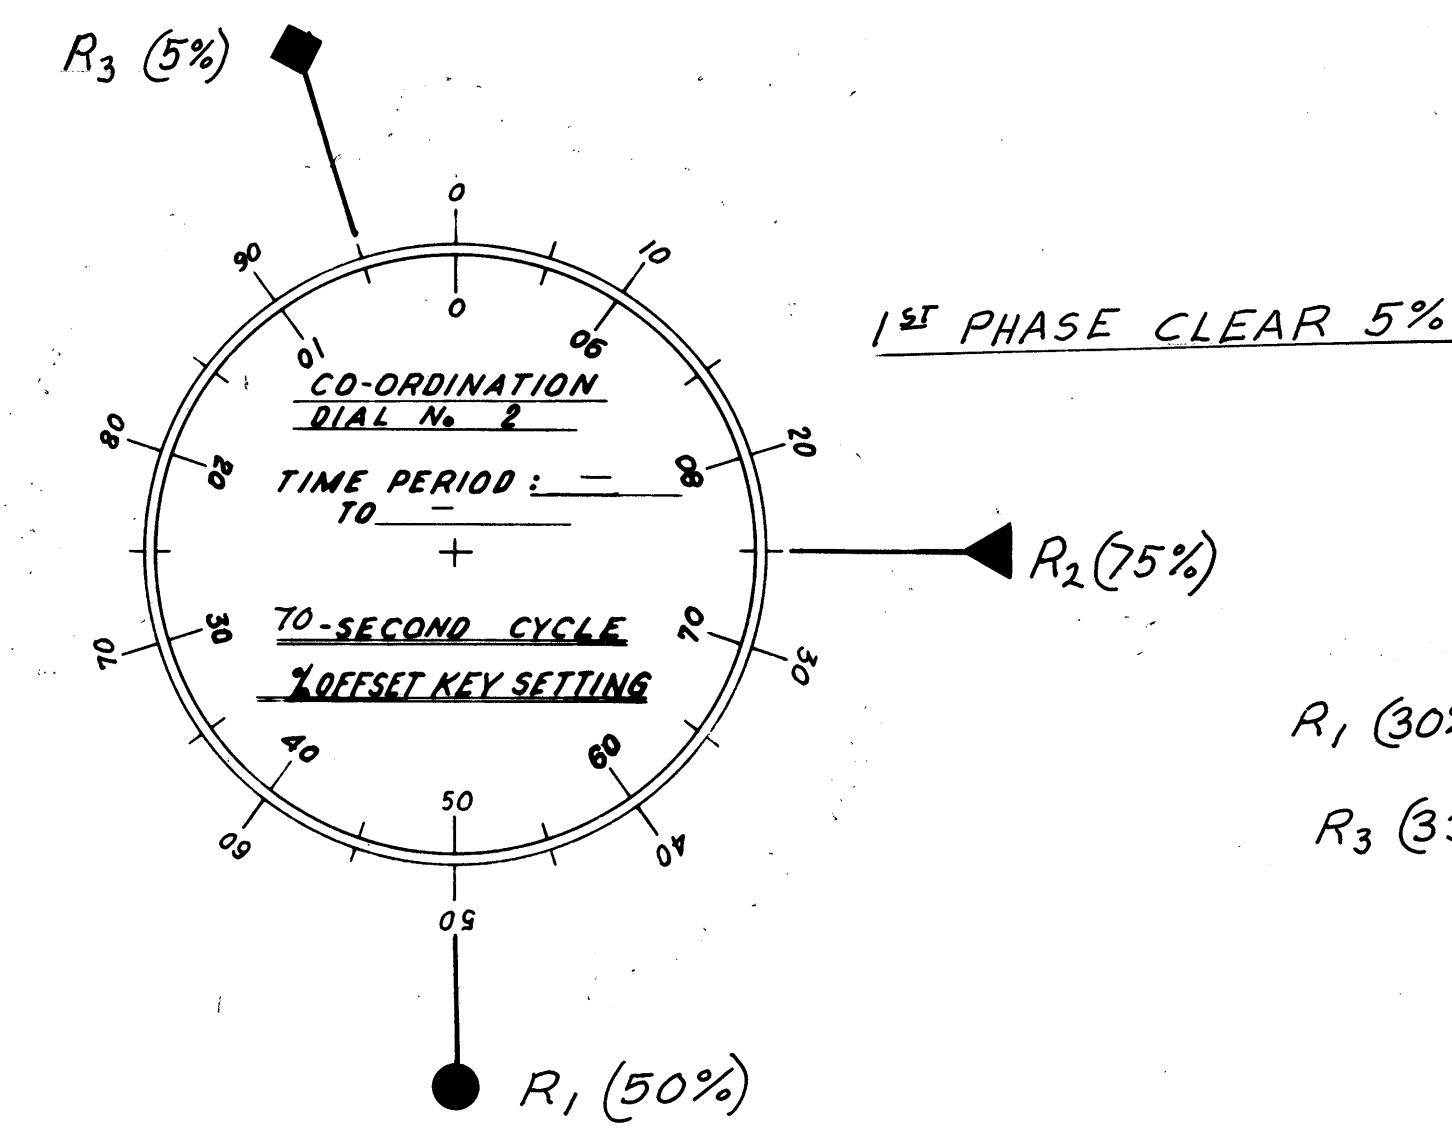

CONTROLLER - SIGNAL LIGHT SYSTEM  
LOCATION: ERIE ST. AT SECOND ST

CONTROLLER - SIGNAL LIGHT SYSTEM  
LOCATION: VINE ST. AT LAKELAND

CONTROLLER - SIGNAL LIGHT SYSTEM  
LOCATION: VINE ST. AT BEN HUR AVE. & ST. CLAIR

CONTROLLER - SIGNAL LIGHT SYSTEM  
LOCATION: VINE ST. AT SKIFF ST.

- CO-ORDINATION PROGRAM RESET (R<sub>1</sub>)
- ▼ CO-ORDINATION PROGRAM RESET (R<sub>2</sub>)
- ◆ CO-ORDINATION PROGRAM RESET (R<sub>3</sub>)