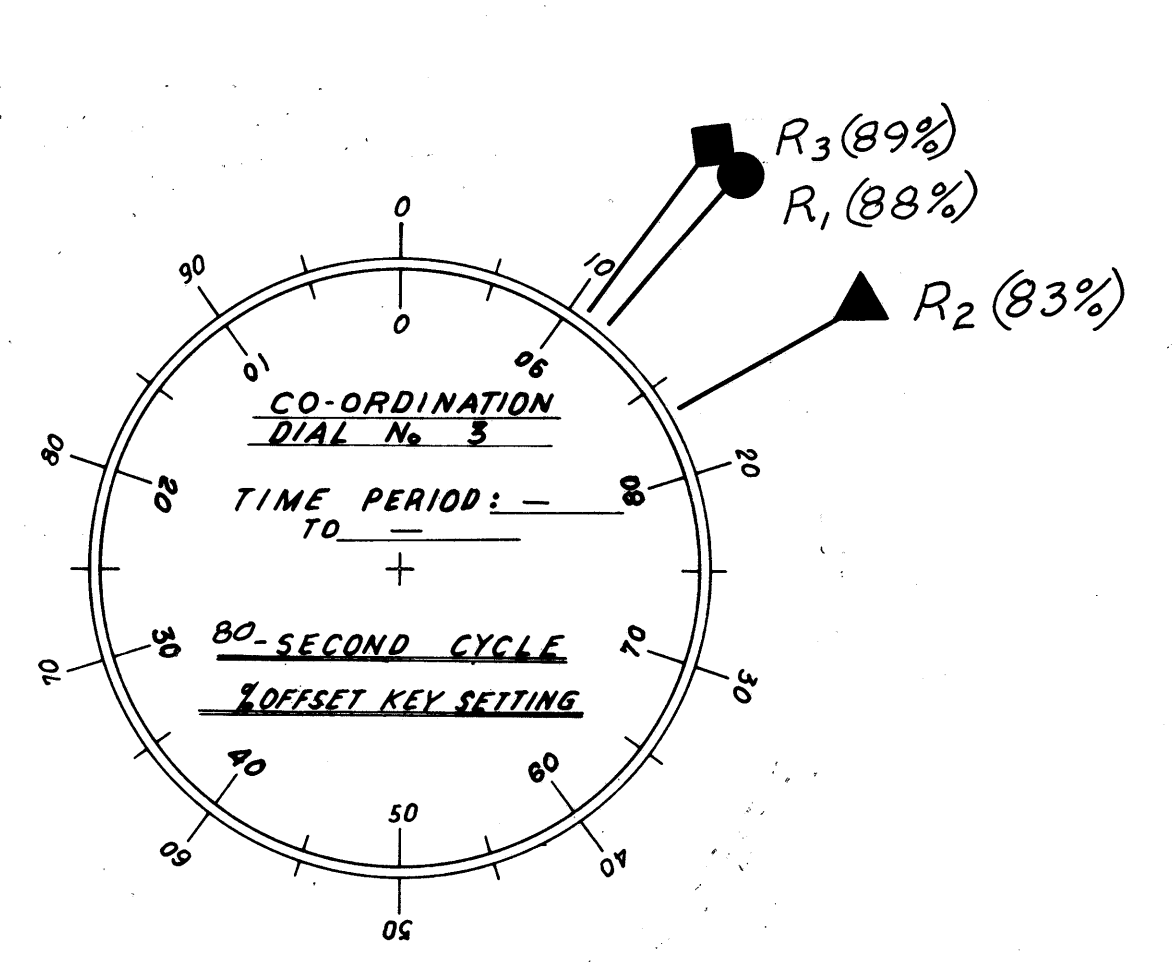

CONTROLLER - SIGNAL LIGHT SYSTEM  
LOCATION: ERIE ST. AT SECOND ST

CONTROLLER - SIGNAL LIGHT SYSTEM  
LOCATION: VINE ST. AT LAKELAND

CONTROLLER - SIGNAL LIGHT SYSTEM  
LOCATION: VINE ST. AT BEN HUR AVE. & ST. CLAIR

CONTROLLER - SIGNAL LIGHT SYSTEM  
LOCATION: VINE ST. AT SKIFF ST.

- CO-ORDINATION PROGRAM RESET (R<sub>1</sub>)
- ▼ CO-ORDINATION PROGRAM RESET (R<sub>2</sub>)
- ◆ CO-ORDINATION PROGRAM RESET (R<sub>3</sub>)