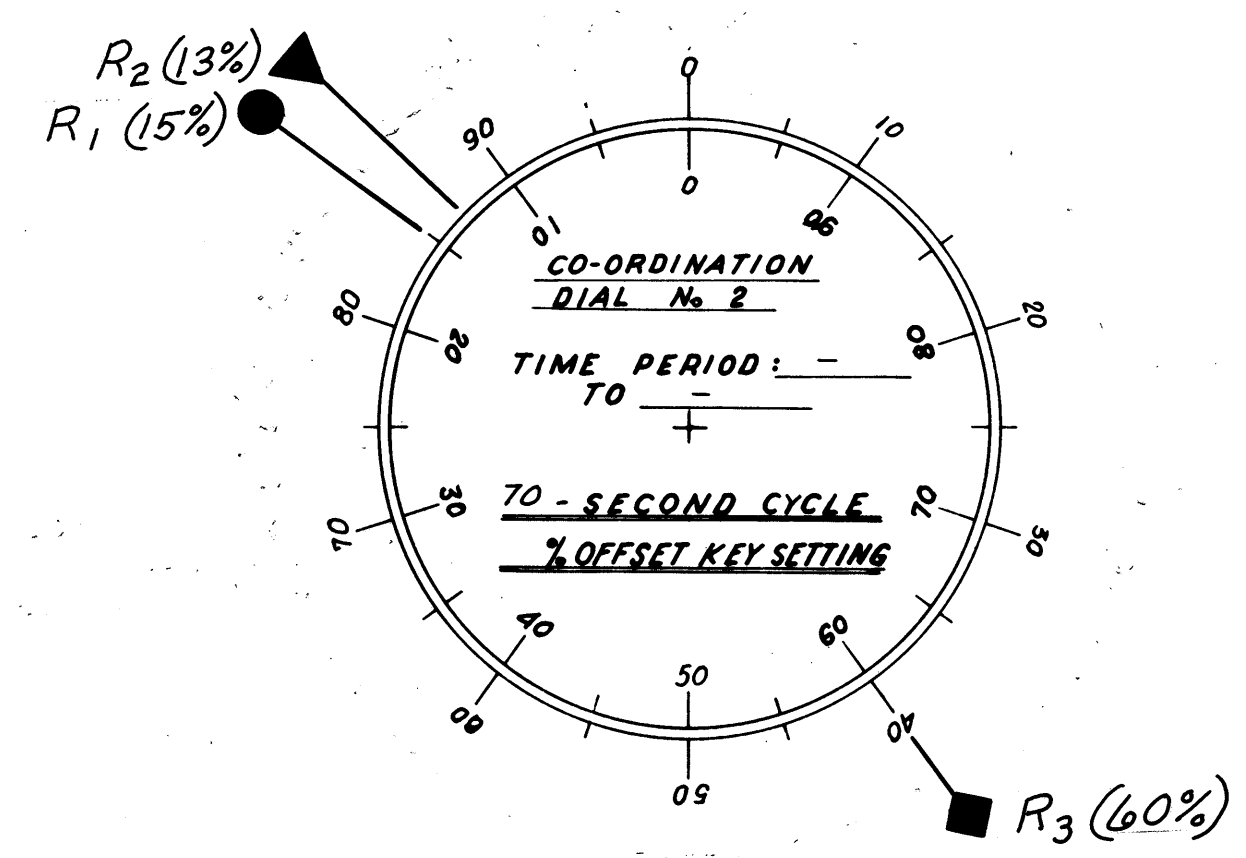

CONTROLLER - SIGNAL LIGHT SYSTEM  
LOCATION: ERIE ST. AT SECOND ST

CONTROLLER - SIGNAL LIGHT SYSTEM  
LOCATION: VINE ST. AT LAKELAND

CONTROLLER - SIGNAL LIGHT SYSTEM  
LOCATION: VINE ST. AT BEN HUR AVE. & ST. CLAIR

CONTROLLER - SIGNAL LIGHT SYSTEM  
LOCATION: VINE ST. AT SKIFF ST.

- CO-ORDINATION PROGRAM RESET (R<sub>1</sub>)
- ▼ CO-ORDINATION PROGRAM RESET (R<sub>2</sub>)
- ◆ CO-ORDINATION PROGRAM RESET (R<sub>3</sub>)