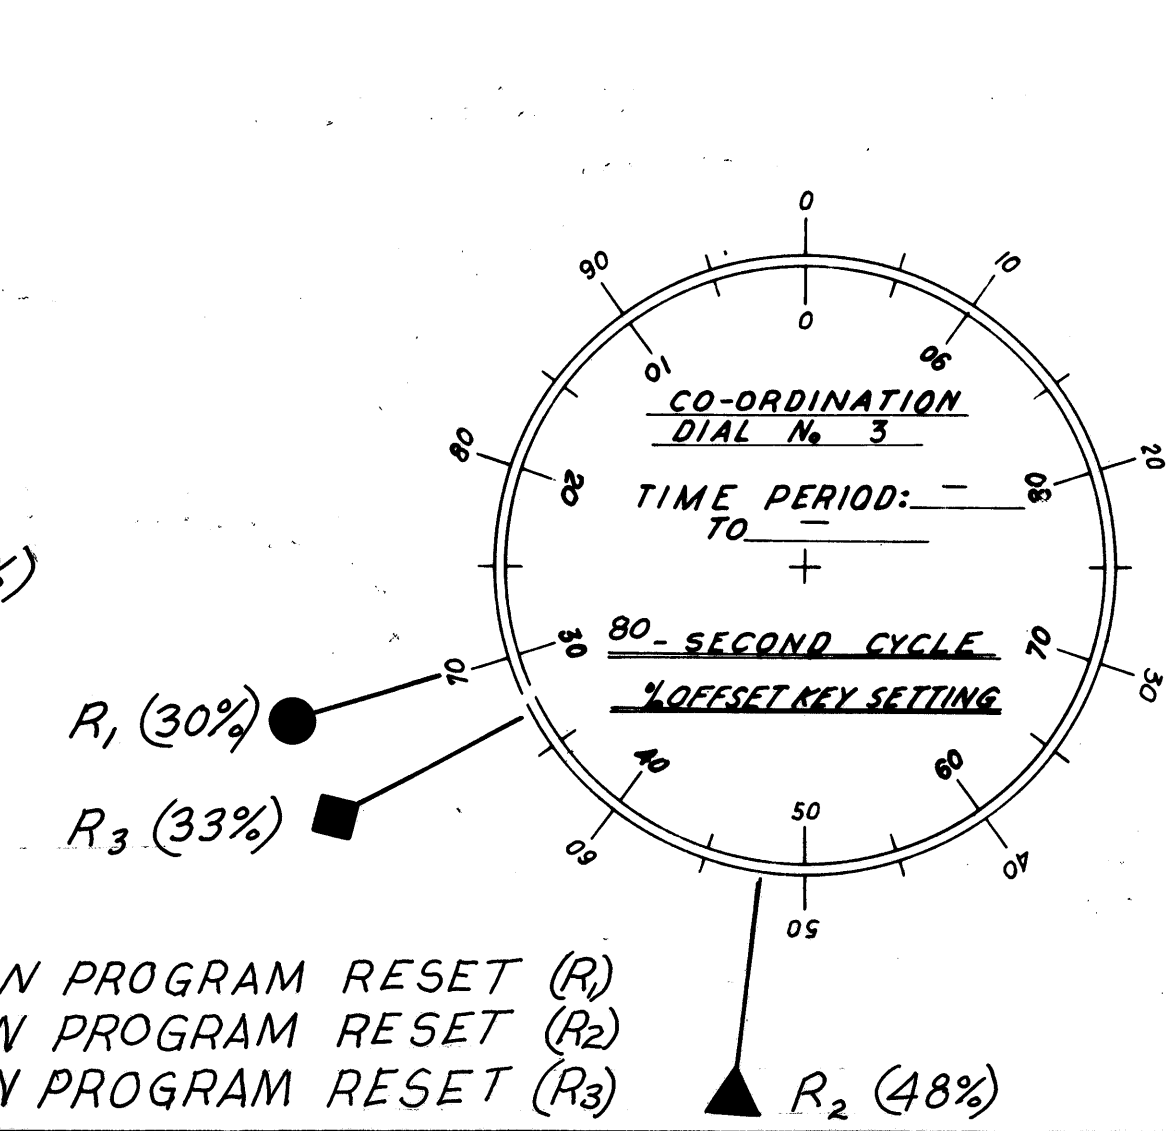

CONTROLLER - SIGNAL LIGHT SYSTEM  
LOCATION: ERIE ST. AT SECOND ST

CONTROLLER - SIGNAL LIGHT SYSTEM  
LOCATION: VINE ST. AT LAKELAND

CONTROLLER - SIGNAL LIGHT SYSTEM  
LOCATION: VINE ST. AT BEN HUR AVE. & ST. CLAIR

CONTROLLER - SIGNAL LIGHT SYSTEM  
LOCATION: VINE ST. AT SKIFF ST.

- CO-ORDINATION PROGRAM RESET (R<sub>1</sub>)
- ▼ CO-ORDINATION PROGRAM RESET (R<sub>2</sub>)
- ◆ CO-ORDINATION PROGRAM RESET (R<sub>3</sub>)