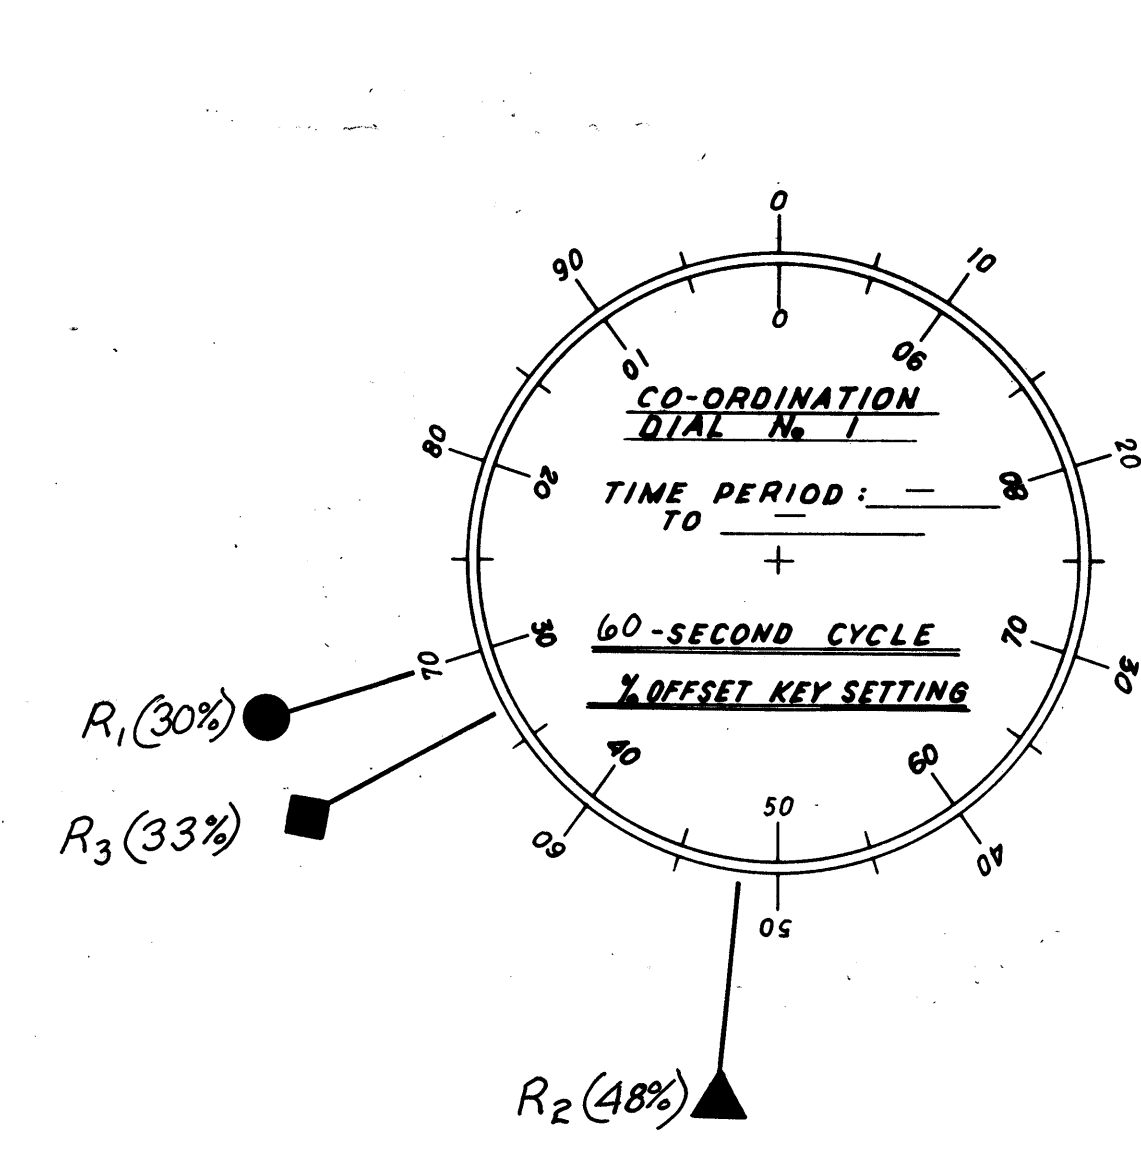

CONTROLLER - SIGNAL LIGHT SYSTEM  
LOCATION: ERIE ST. AT SECOND ST

CONTROLLER - SIGNAL LIGHT SYSTEM  
LOCATION: VINE ST. AT LAKELAND

CONTROLLER - SIGNAL LIGHT SYSTEM  
LOCATION: VINE ST. AT BEN HUR AVE. & ST. CLAIR

CONTROLLER - SIGNAL LIGHT SYSTEM  
LOCATION: VINE ST. AT SKIFF ST.

- CO-ORDINATION PROGRAM RESET (R<sub>1</sub>)
- ▼ CO-ORDINATION PROGRAM RESET (R<sub>2</sub>)
- ◆ CO-ORDINATION PROGRAM RESET (R<sub>3</sub>)