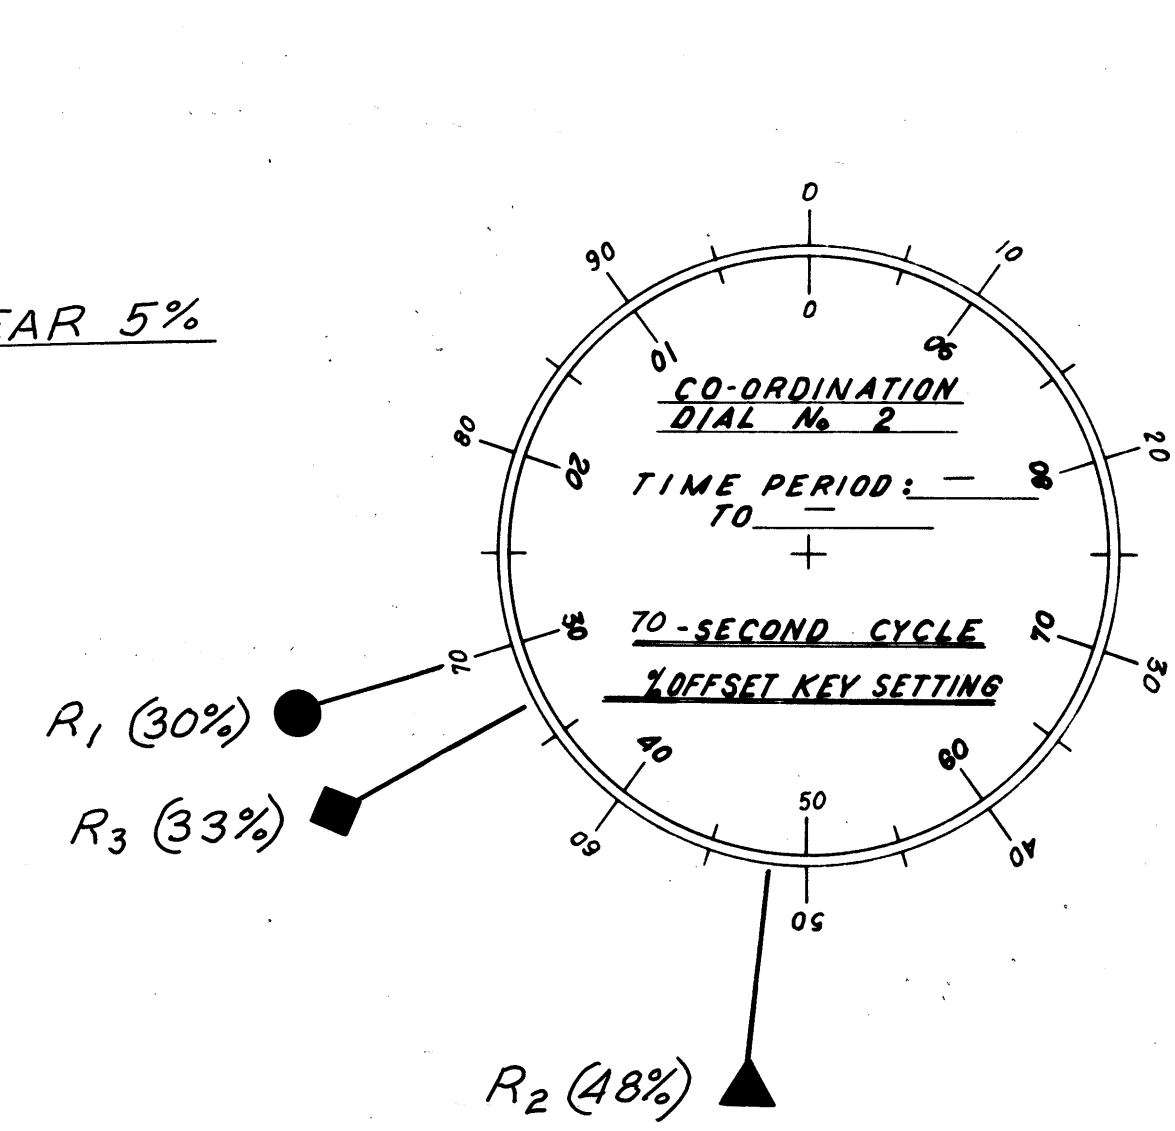

CONTROLLER - SIGNAL LIGHT SYSTEM  
LOCATION: ERIE ST. AT SECOND ST

CONTROLLER - SIGNAL LIGHT SYSTEM  
LOCATION: VINE ST. AT LAKELAND

CONTROLLER - SIGNAL LIGHT SYSTEM  
LOCATION: VINE ST. AT BEN HUR AVE. & ST. CLAIR

CONTROLLER - SIGNAL LIGHT SYSTEM  
LOCATION: VINE ST. AT SKIFF ST.

- CO-ORDINATION PROGRAM RESET (R<sub>1</sub>)
- ▼ CO-ORDINATION PROGRAM RESET (R<sub>2</sub>)
- ◆ CO-ORDINATION PROGRAM RESET (R<sub>3</sub>)