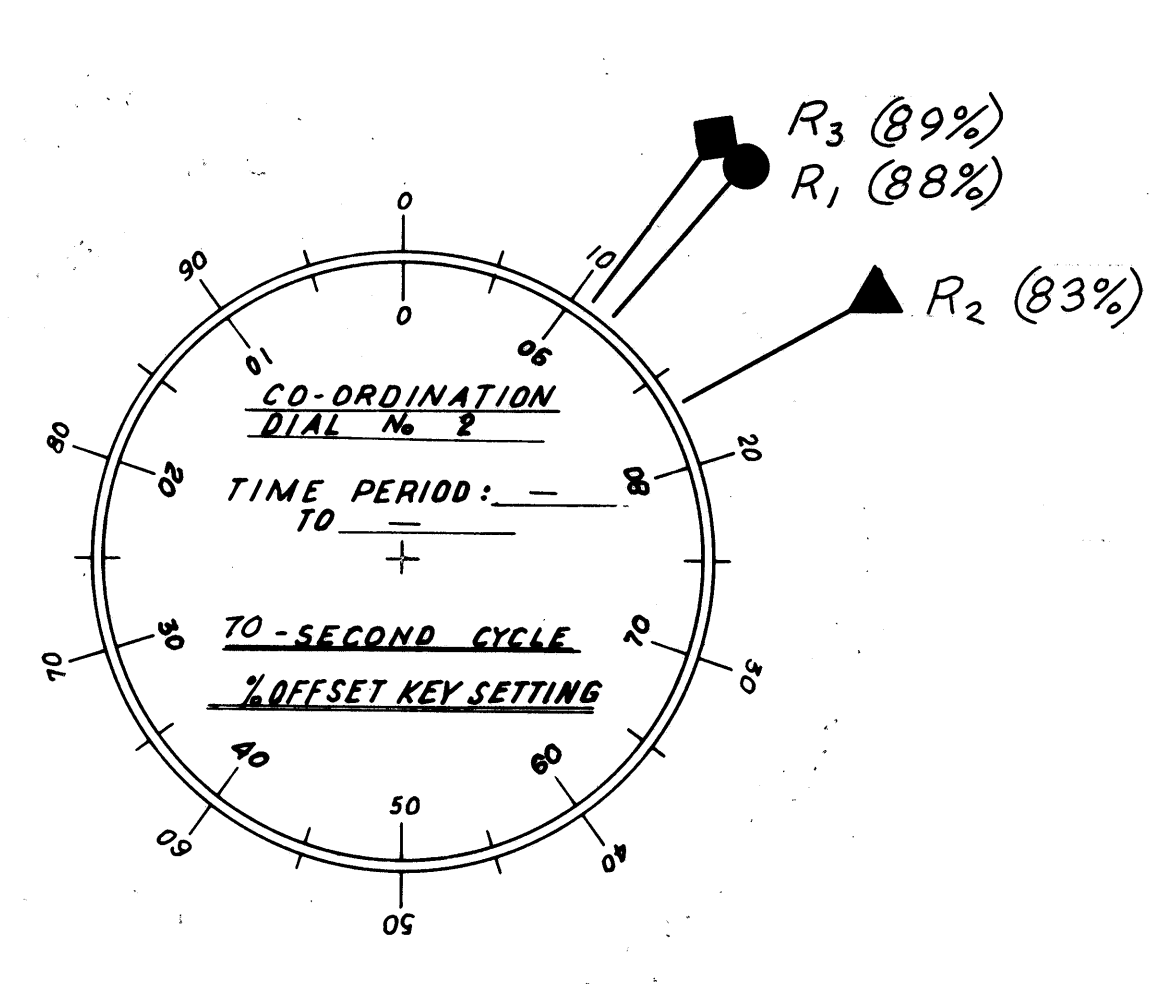

CONTROLLER - SIGNAL LIGHT SYSTEM  
LOCATION: ERIE ST. AT SECOND ST

CONTROLLER - SIGNAL LIGHT SYSTEM  
LOCATION: VINE ST. AT LAKELAND

CONTROLLER - SIGNAL LIGHT SYSTEM  
LOCATION: VINE ST. AT BEN HUR AVE. & ST. CLAIR

CONTROLLER - SIGNAL LIGHT SYSTEM  
LOCATION: VINE ST. AT SKIFF ST.

- CO-ORDINATION PROGRAM RESET (R<sub>1</sub>)
- ▼ CO-ORDINATION PROGRAM RESET (R<sub>2</sub>)
- ◆ CO-ORDINATION PROGRAM RESET (R<sub>3</sub>)