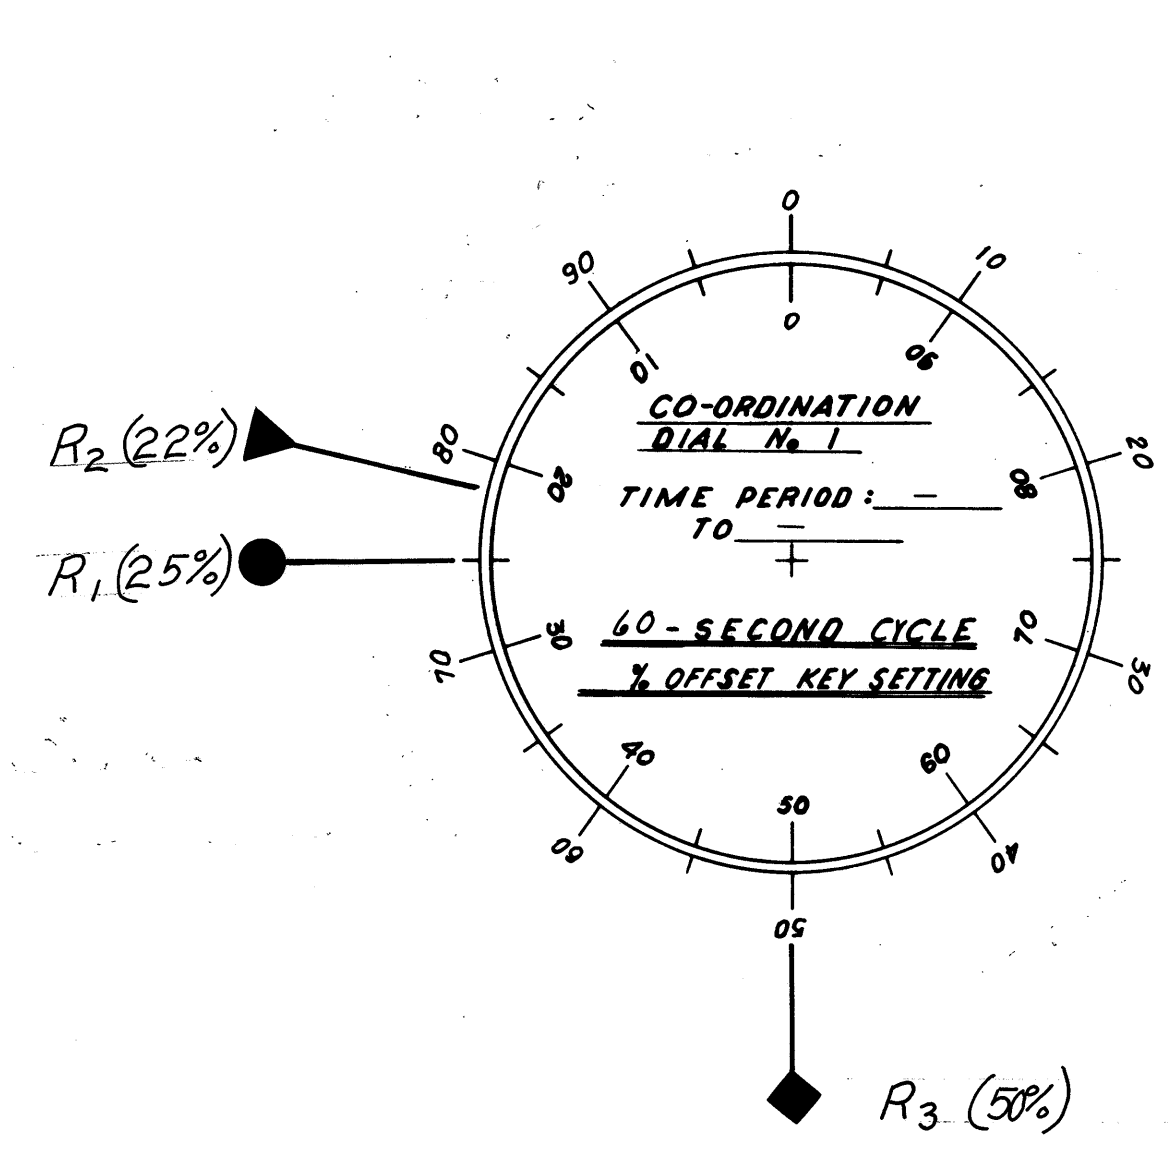

CONTROLLER - SIGNAL LIGHT SYSTEM  
LOCATION: ERIE ST. AT SECOND ST

CONTROLLER - SIGNAL LIGHT SYSTEM  
LOCATION: VINE ST. AT LAKELAND

CONTROLLER - SIGNAL LIGHT SYSTEM  
LOCATION: VINE ST. AT BEN HUR AVE. & ST. CLAIR

CONTROLLER - SIGNAL LIGHT SYSTEM  
LOCATION: VINE ST. AT SKIFF ST.

- CO-ORDINATION PROGRAM RESET (R<sub>1</sub>)
- ▼ CO-ORDINATION PROGRAM RESET (R<sub>2</sub>)
- ◆ CO-ORDINATION PROGRAM RESET (R<sub>3</sub>)