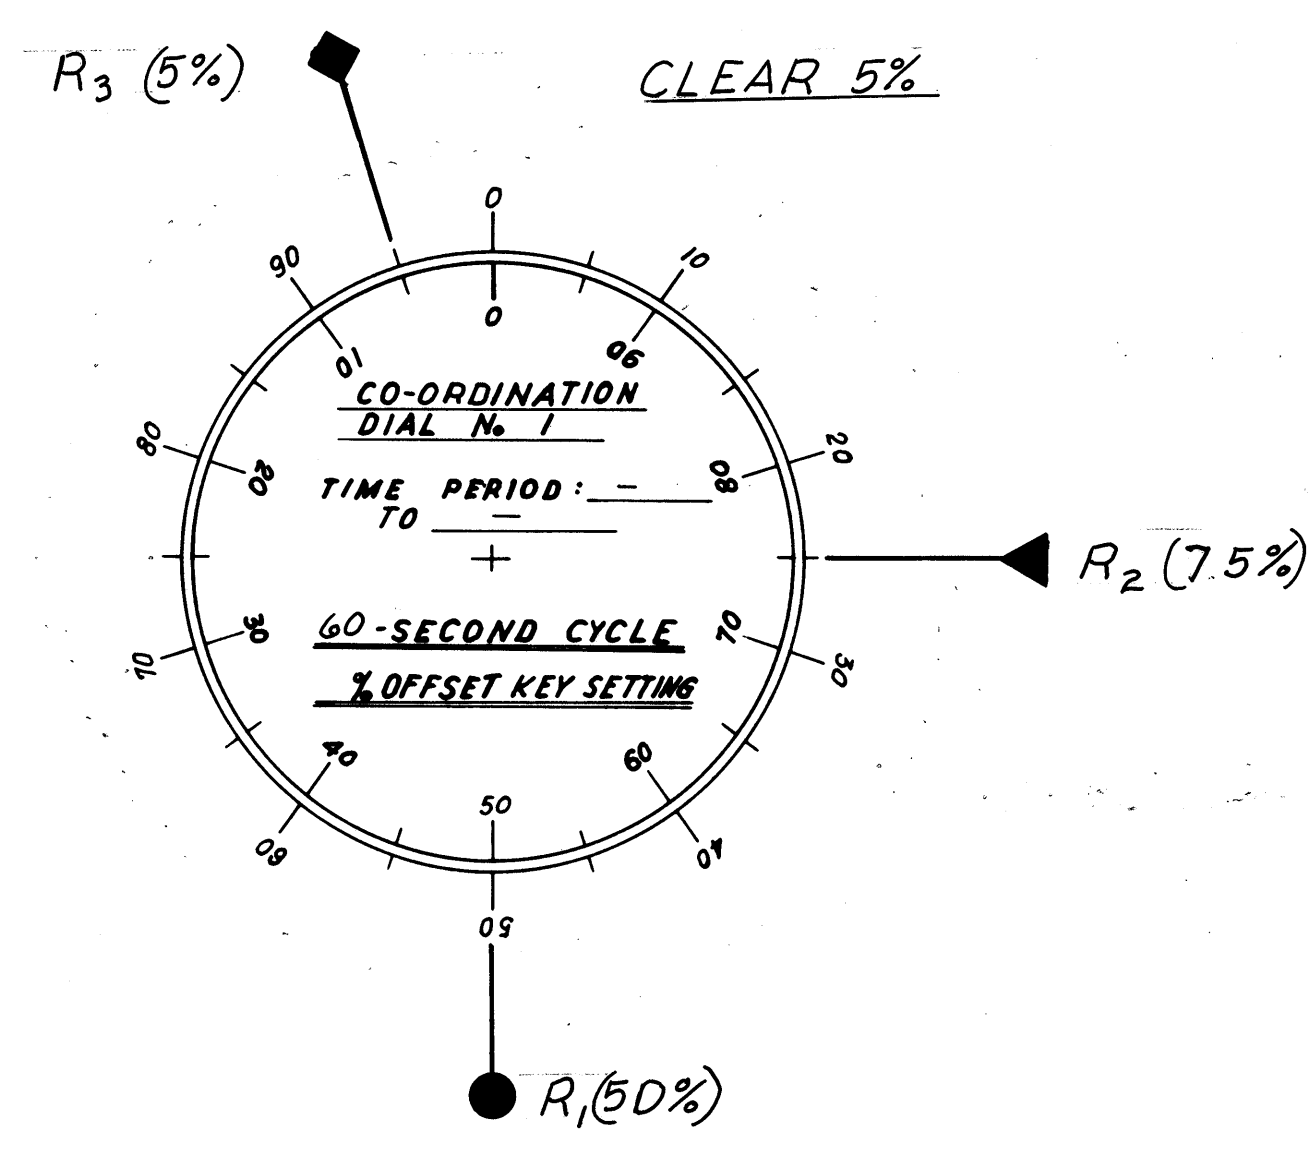

CONTROLLER - SIGNAL LIGHT SYSTEM  
LOCATION: ERIE ST. AT SECOND ST

CONTROLLER - SIGNAL LIGHT SYSTEM  
LOCATION: VINE ST. AT LAKELAND

CONTROLLER - SIGNAL LIGHT SYSTEM  
LOCATION: VINE ST. AT BEN HUR AVE. & ST. CLAIR

CONTROLLER - SIGNAL LIGHT SYSTEM  
LOCATION: VINE ST. AT SKIFF ST.

- CO-ORDINATION PROGRAM RESET (R<sub>1</sub>)
- ▼ CO-ORDINATION PROGRAM RESET (R<sub>2</sub>)
- ◆ CO-ORDINATION PROGRAM RESET (R<sub>3</sub>)