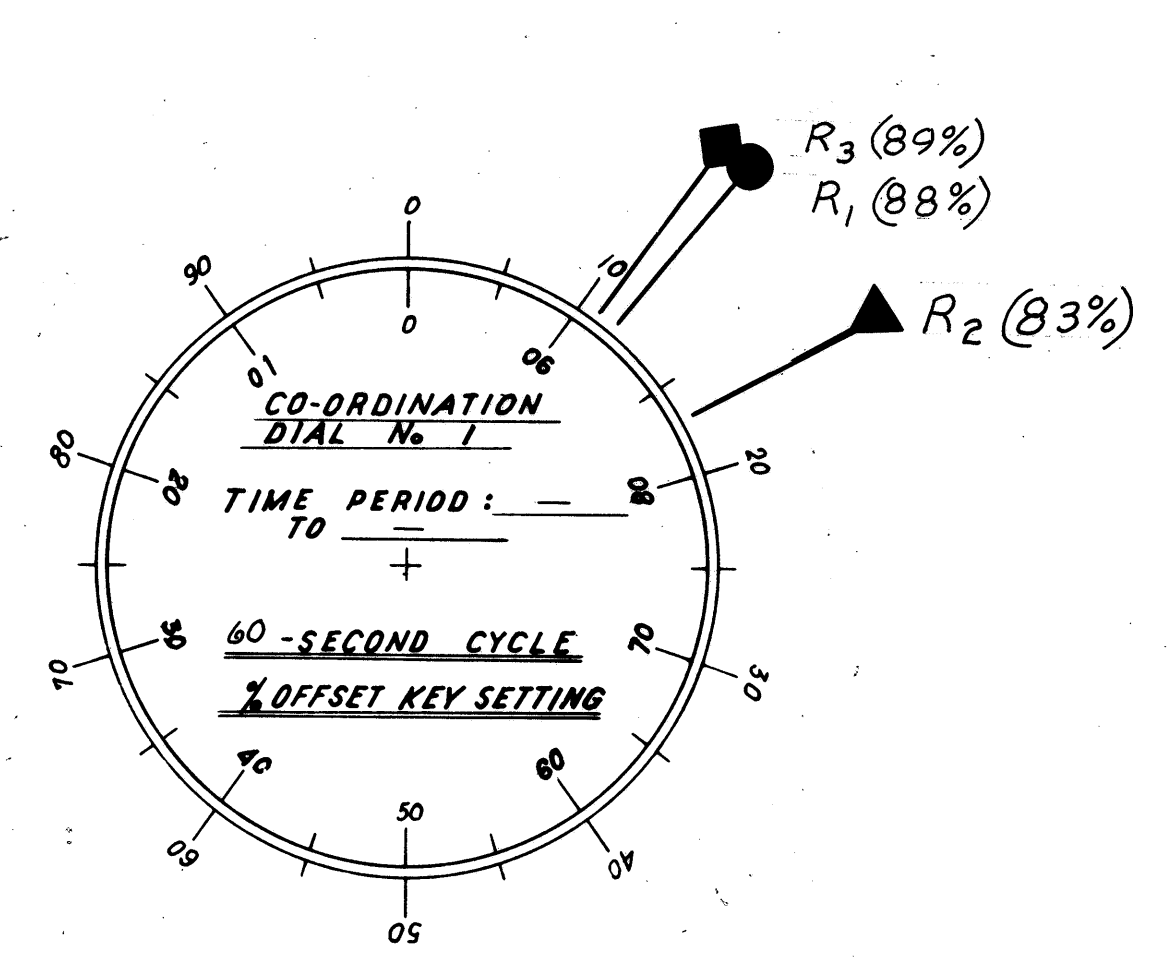

CONTROLLER - SIGNAL LIGHT SYSTEM  
LOCATION: ERIE ST. AT SECOND ST

CONTROLLER - SIGNAL LIGHT SYSTEM  
LOCATION: VINE ST. AT LAKELAND

CONTROLLER - SIGNAL LIGHT SYSTEM  
LOCATION: VINE ST. AT BEN HUR AVE. & ST. CLAIR

CONTROLLER - SIGNAL LIGHT SYSTEM  
LOCATION: VINE ST. AT SKIFF ST.

- CO-ORDINATION PROGRAM RESET (R<sub>1</sub>)
- ▼ CO-ORDINATION PROGRAM RESET (R<sub>2</sub>)
- ◆ CO-ORDINATION PROGRAM RESET (R<sub>3</sub>)