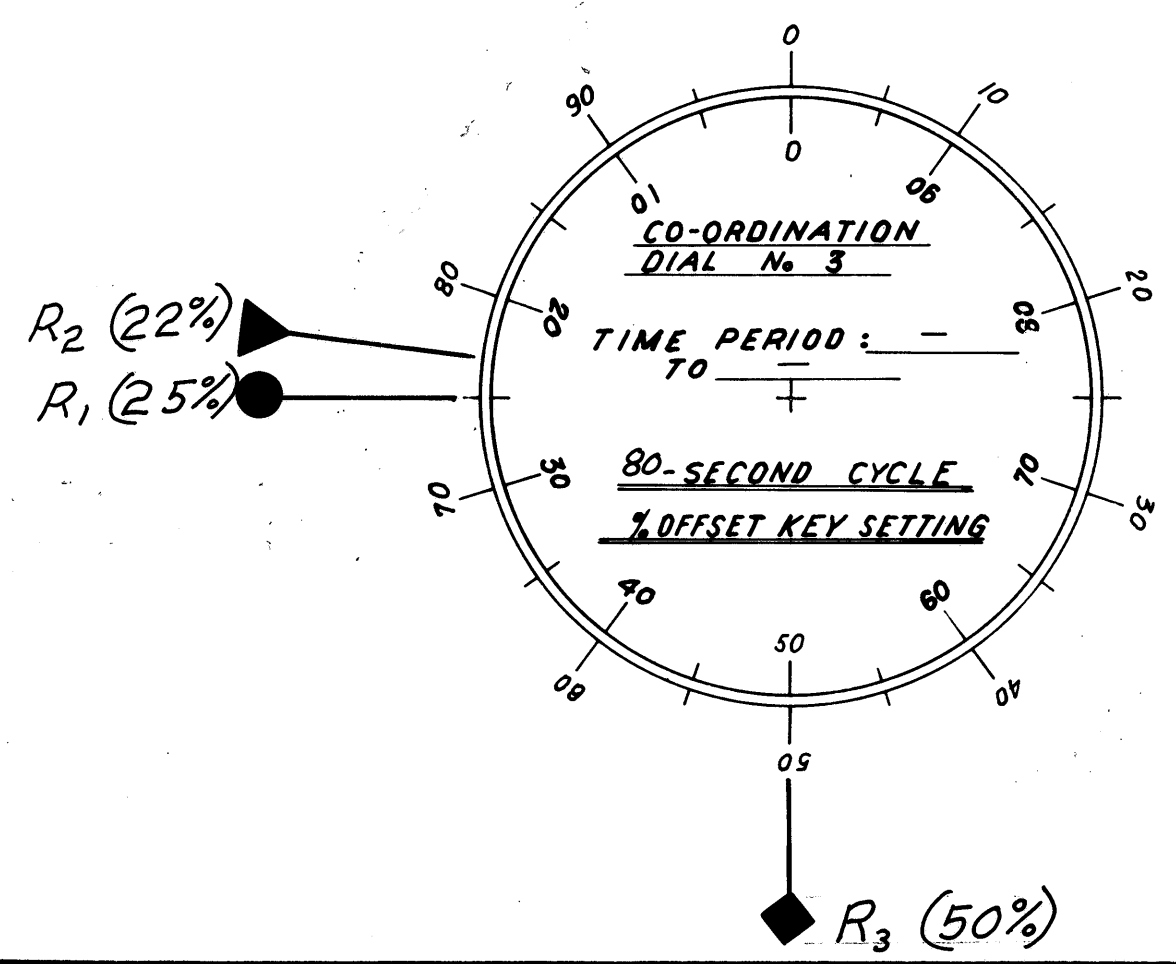

CONTROLLER - SIGNAL LIGHT SYSTEM  
LOCATION: ERIE ST. AT SECOND ST

CONTROLLER - SIGNAL LIGHT SYSTEM  
LOCATION: VINE ST. AT LAKELAND

CONTROLLER - SIGNAL LIGHT SYSTEM  
LOCATION: VINE ST. AT BEN HUR AVE. & ST. CLAIR

CONTROLLER - SIGNAL LIGHT SYSTEM  
LOCATION: VINE ST. AT SKIFF ST.

- CO-ORDINATION PROGRAM RESET (R<sub>1</sub>)
- ▼ CO-ORDINATION PROGRAM RESET (R<sub>2</sub>)
- ◆ CO-ORDINATION PROGRAM RESET (R<sub>3</sub>)