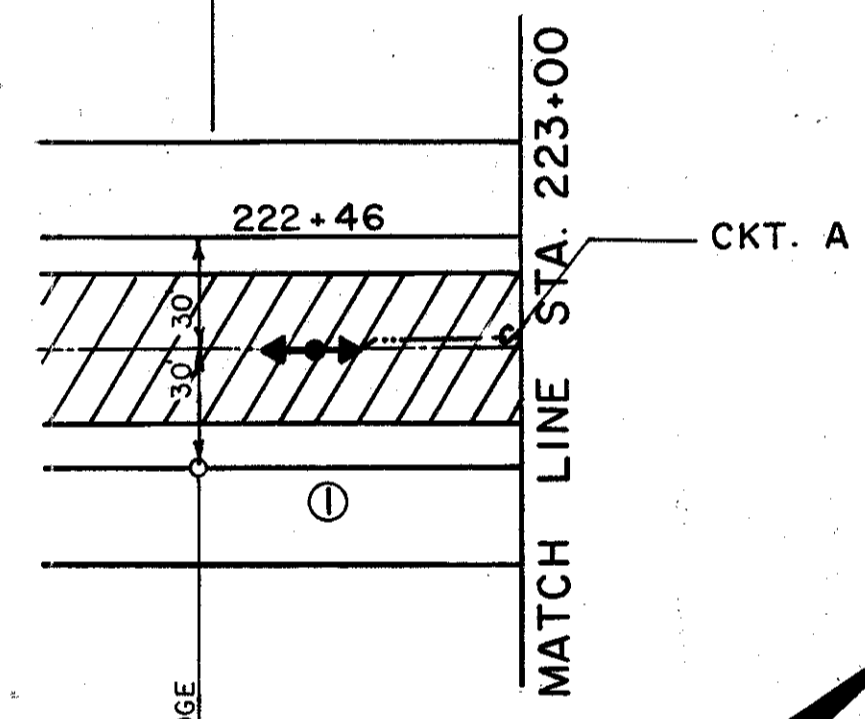

BEGIN PROJECT  
STA. 222+16.48

LEGEND

- 3 - 400 WATT HPS, TYPE I, 80' MT. HT. IN MEDIAN
- 4 - 400 WATT HPS, ASSYM, 100' OR 110' MT. HT.
- PULL BOX
- 1 1/2" DUCT CABLE