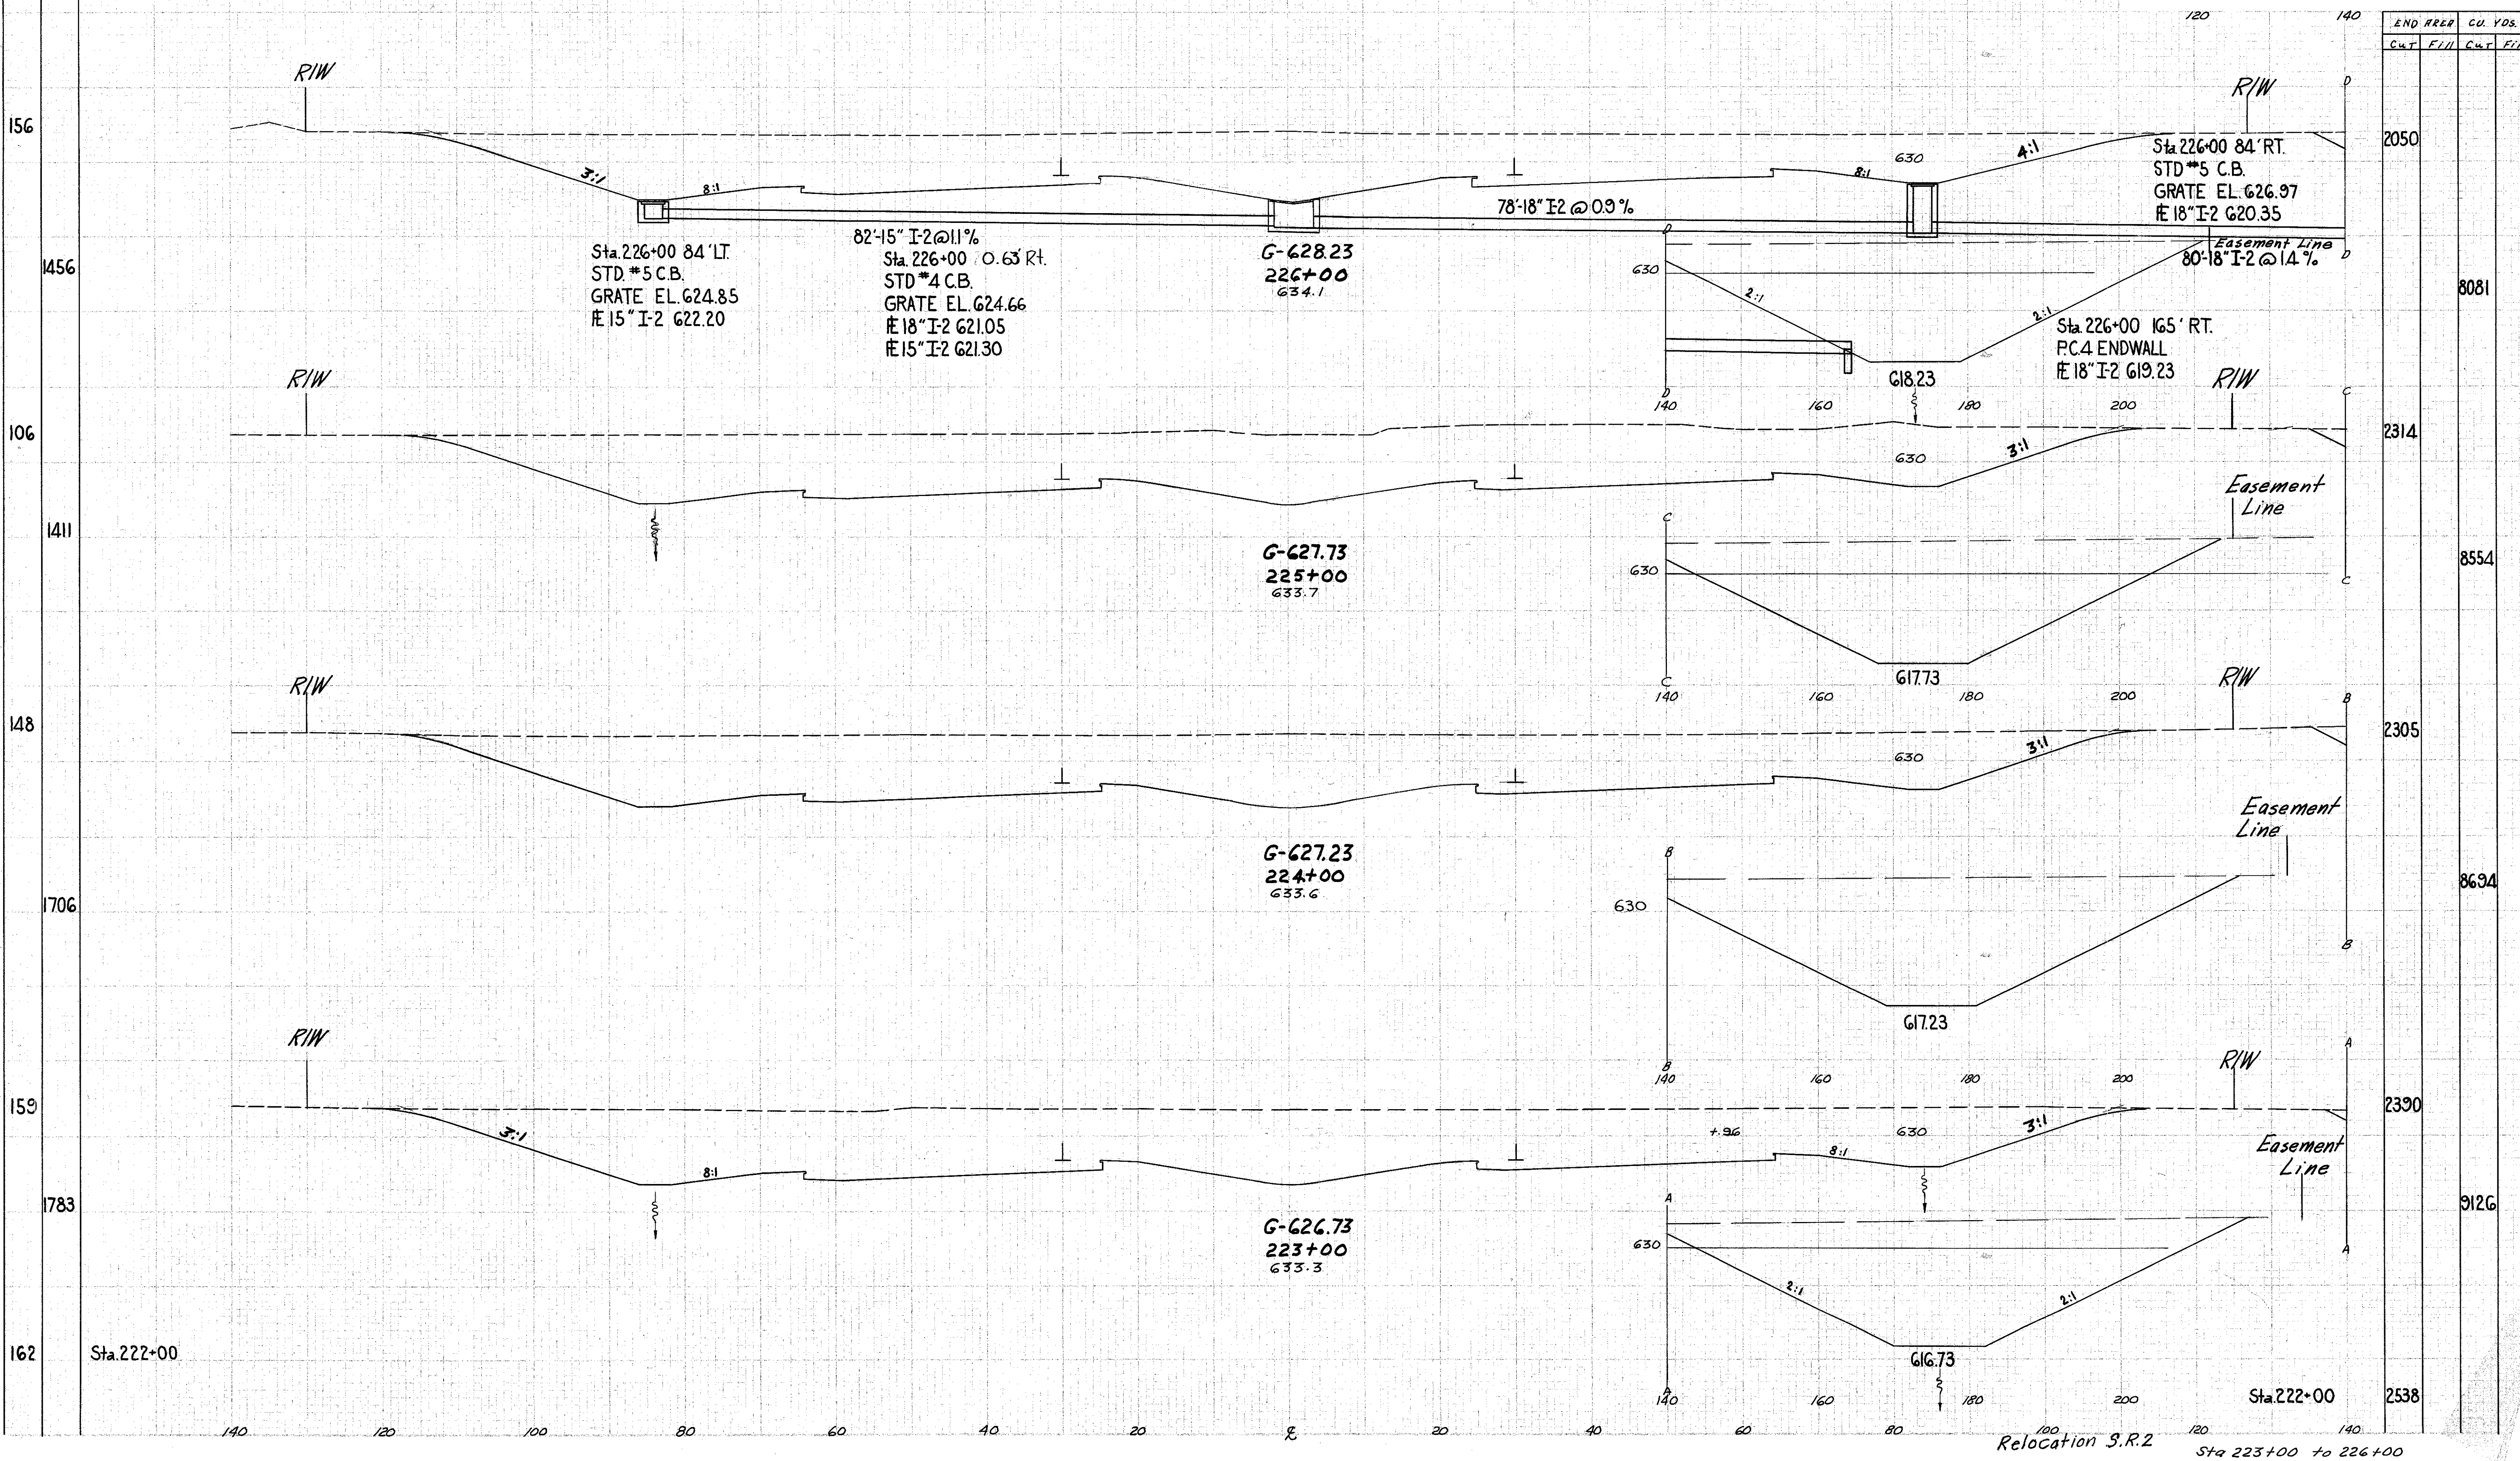

SEEDING
100% 100%

LAKE COUNTY
LAK-2-4.42

END REEF	CU. YDS.	
	Cut	Fill
2050		
2314		8081
2305		8554
2390		8694
2538		9126

Relocation S.R.2
Sta 223+00 to 226+00