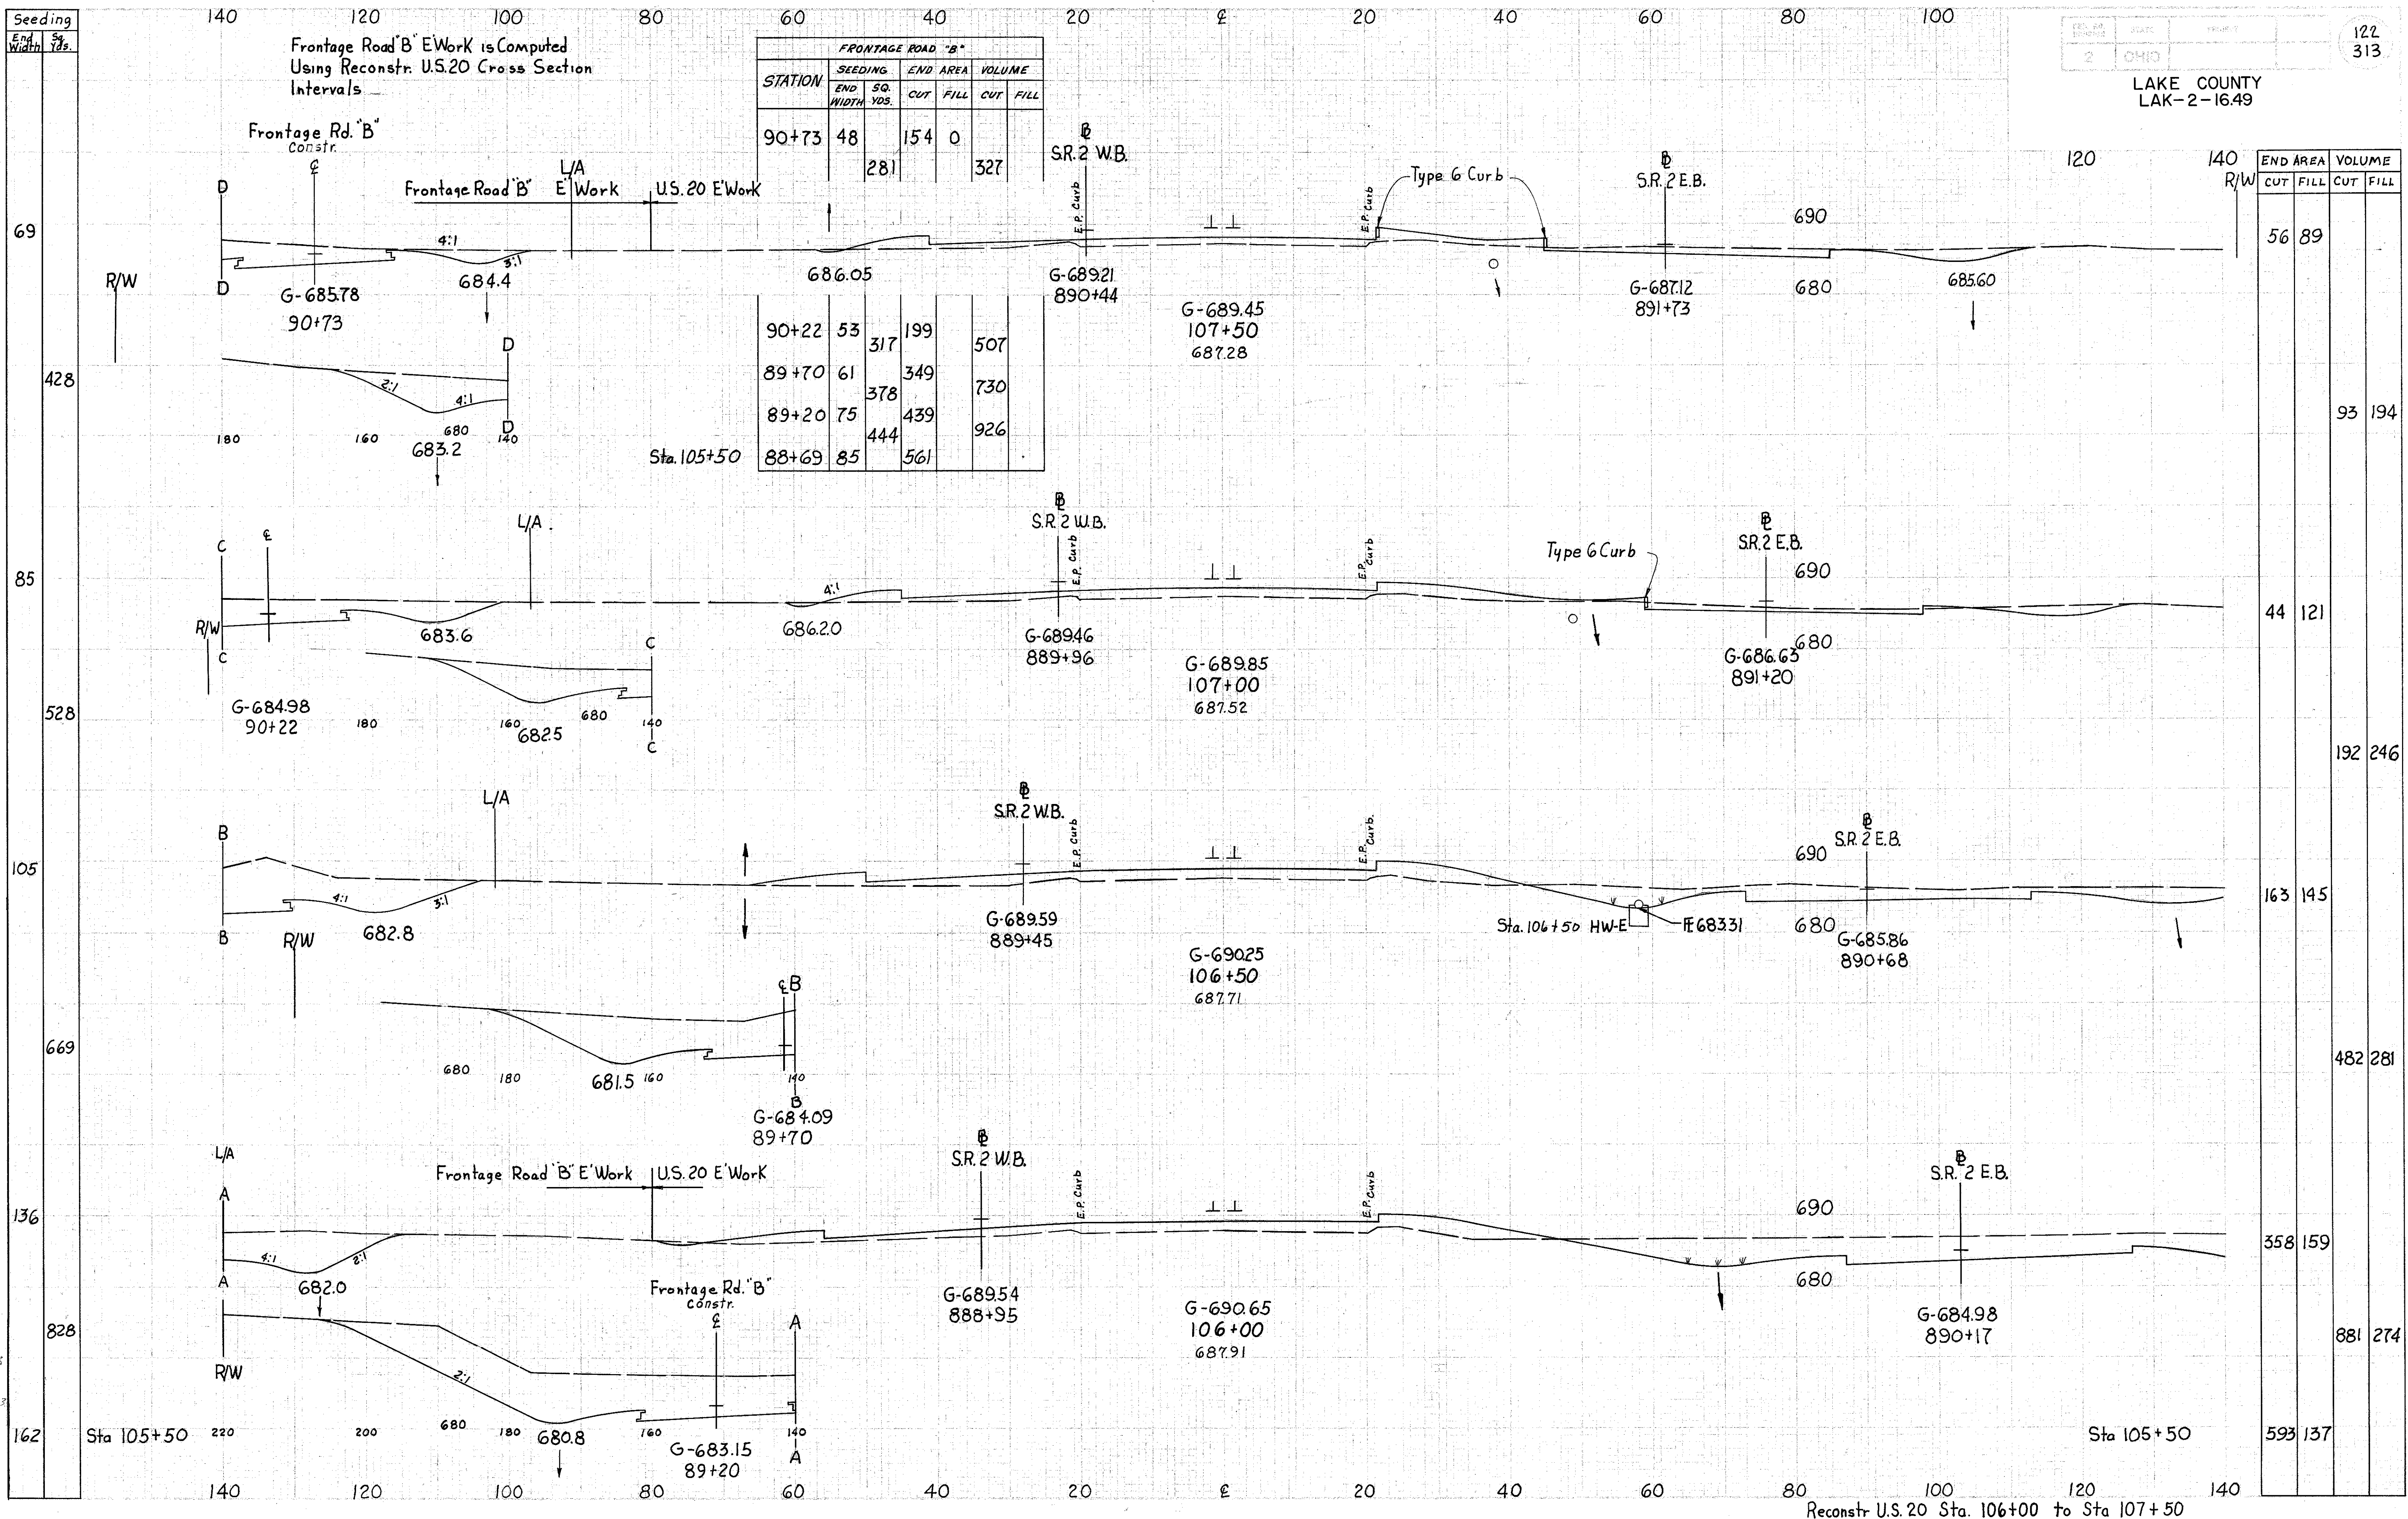

Seeding
End Width
Sq Yds.

LAKE COUNTY
LAK-2-16.49

Frontage Road 'B' E'Work is Computed
Using Reconstr. U.S.20 Cross Section
Intervals

FRONTAGE ROAD "B"						
STATION	SEEDING		END AREA		VOLUME	
	END WIDTH	SQ. YDS.	CUT	FILL	CUT	FILL
90+73	48	281	154	0		327

90+22	53	317	199			507
89+70	61	378	349			730
89+20	75	444	439			926
88+69	85	561				

END AREA	VOLUME	
	CUT	FILL
56	89	
44	121	
163	145	
358	159	
593	137	
93	194	
192	246	
482	281	
881	274