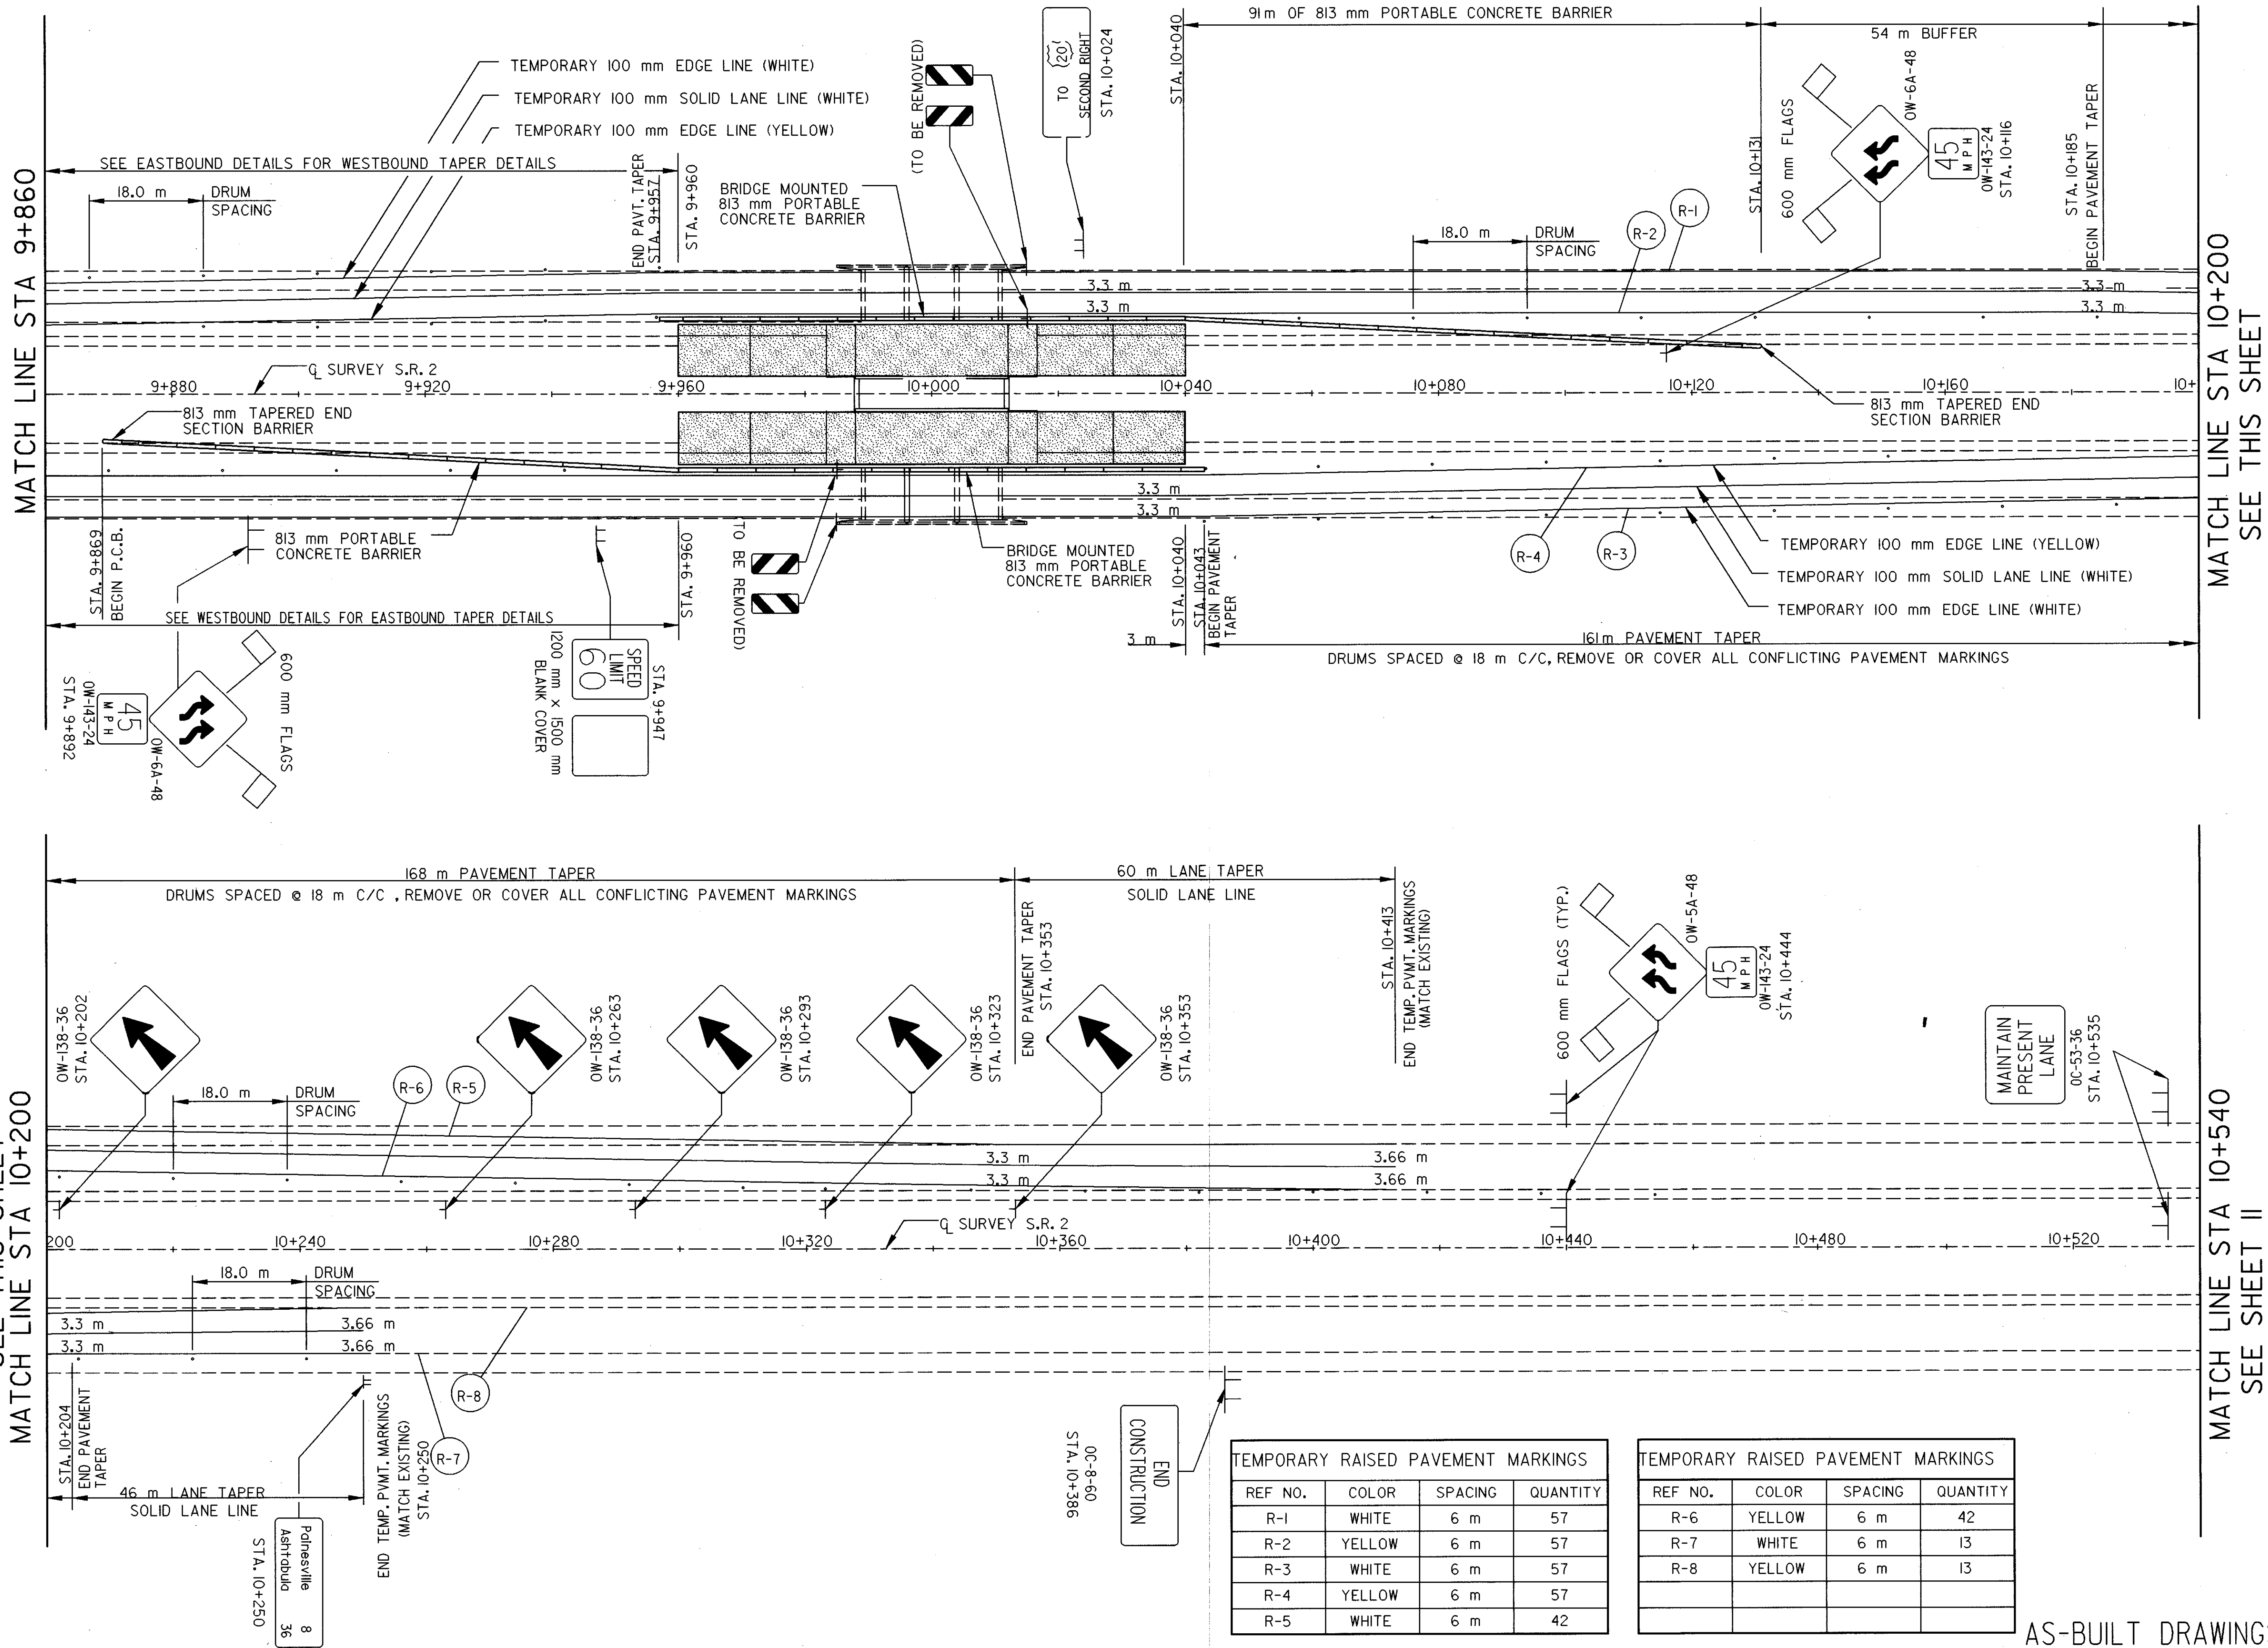

SEE SHEET II

SEE THIS SHEET
MATCH LINE STA 10+200

REF NO.	COLOR	SPACING	QUANTITY
R-1	WHITE	6 m	57
R-2	YELLOW	6 m	57
R-3	WHITE	6 m	57
R-4	YELLOW	6 m	57
R-5	WHITE	6 m	42

REF NO.	COLOR	SPACING	QUANTITY
R-6	YELLOW	6 m	42
R-7	WHITE	6 m	13
R-8	YELLOW	6 m	13