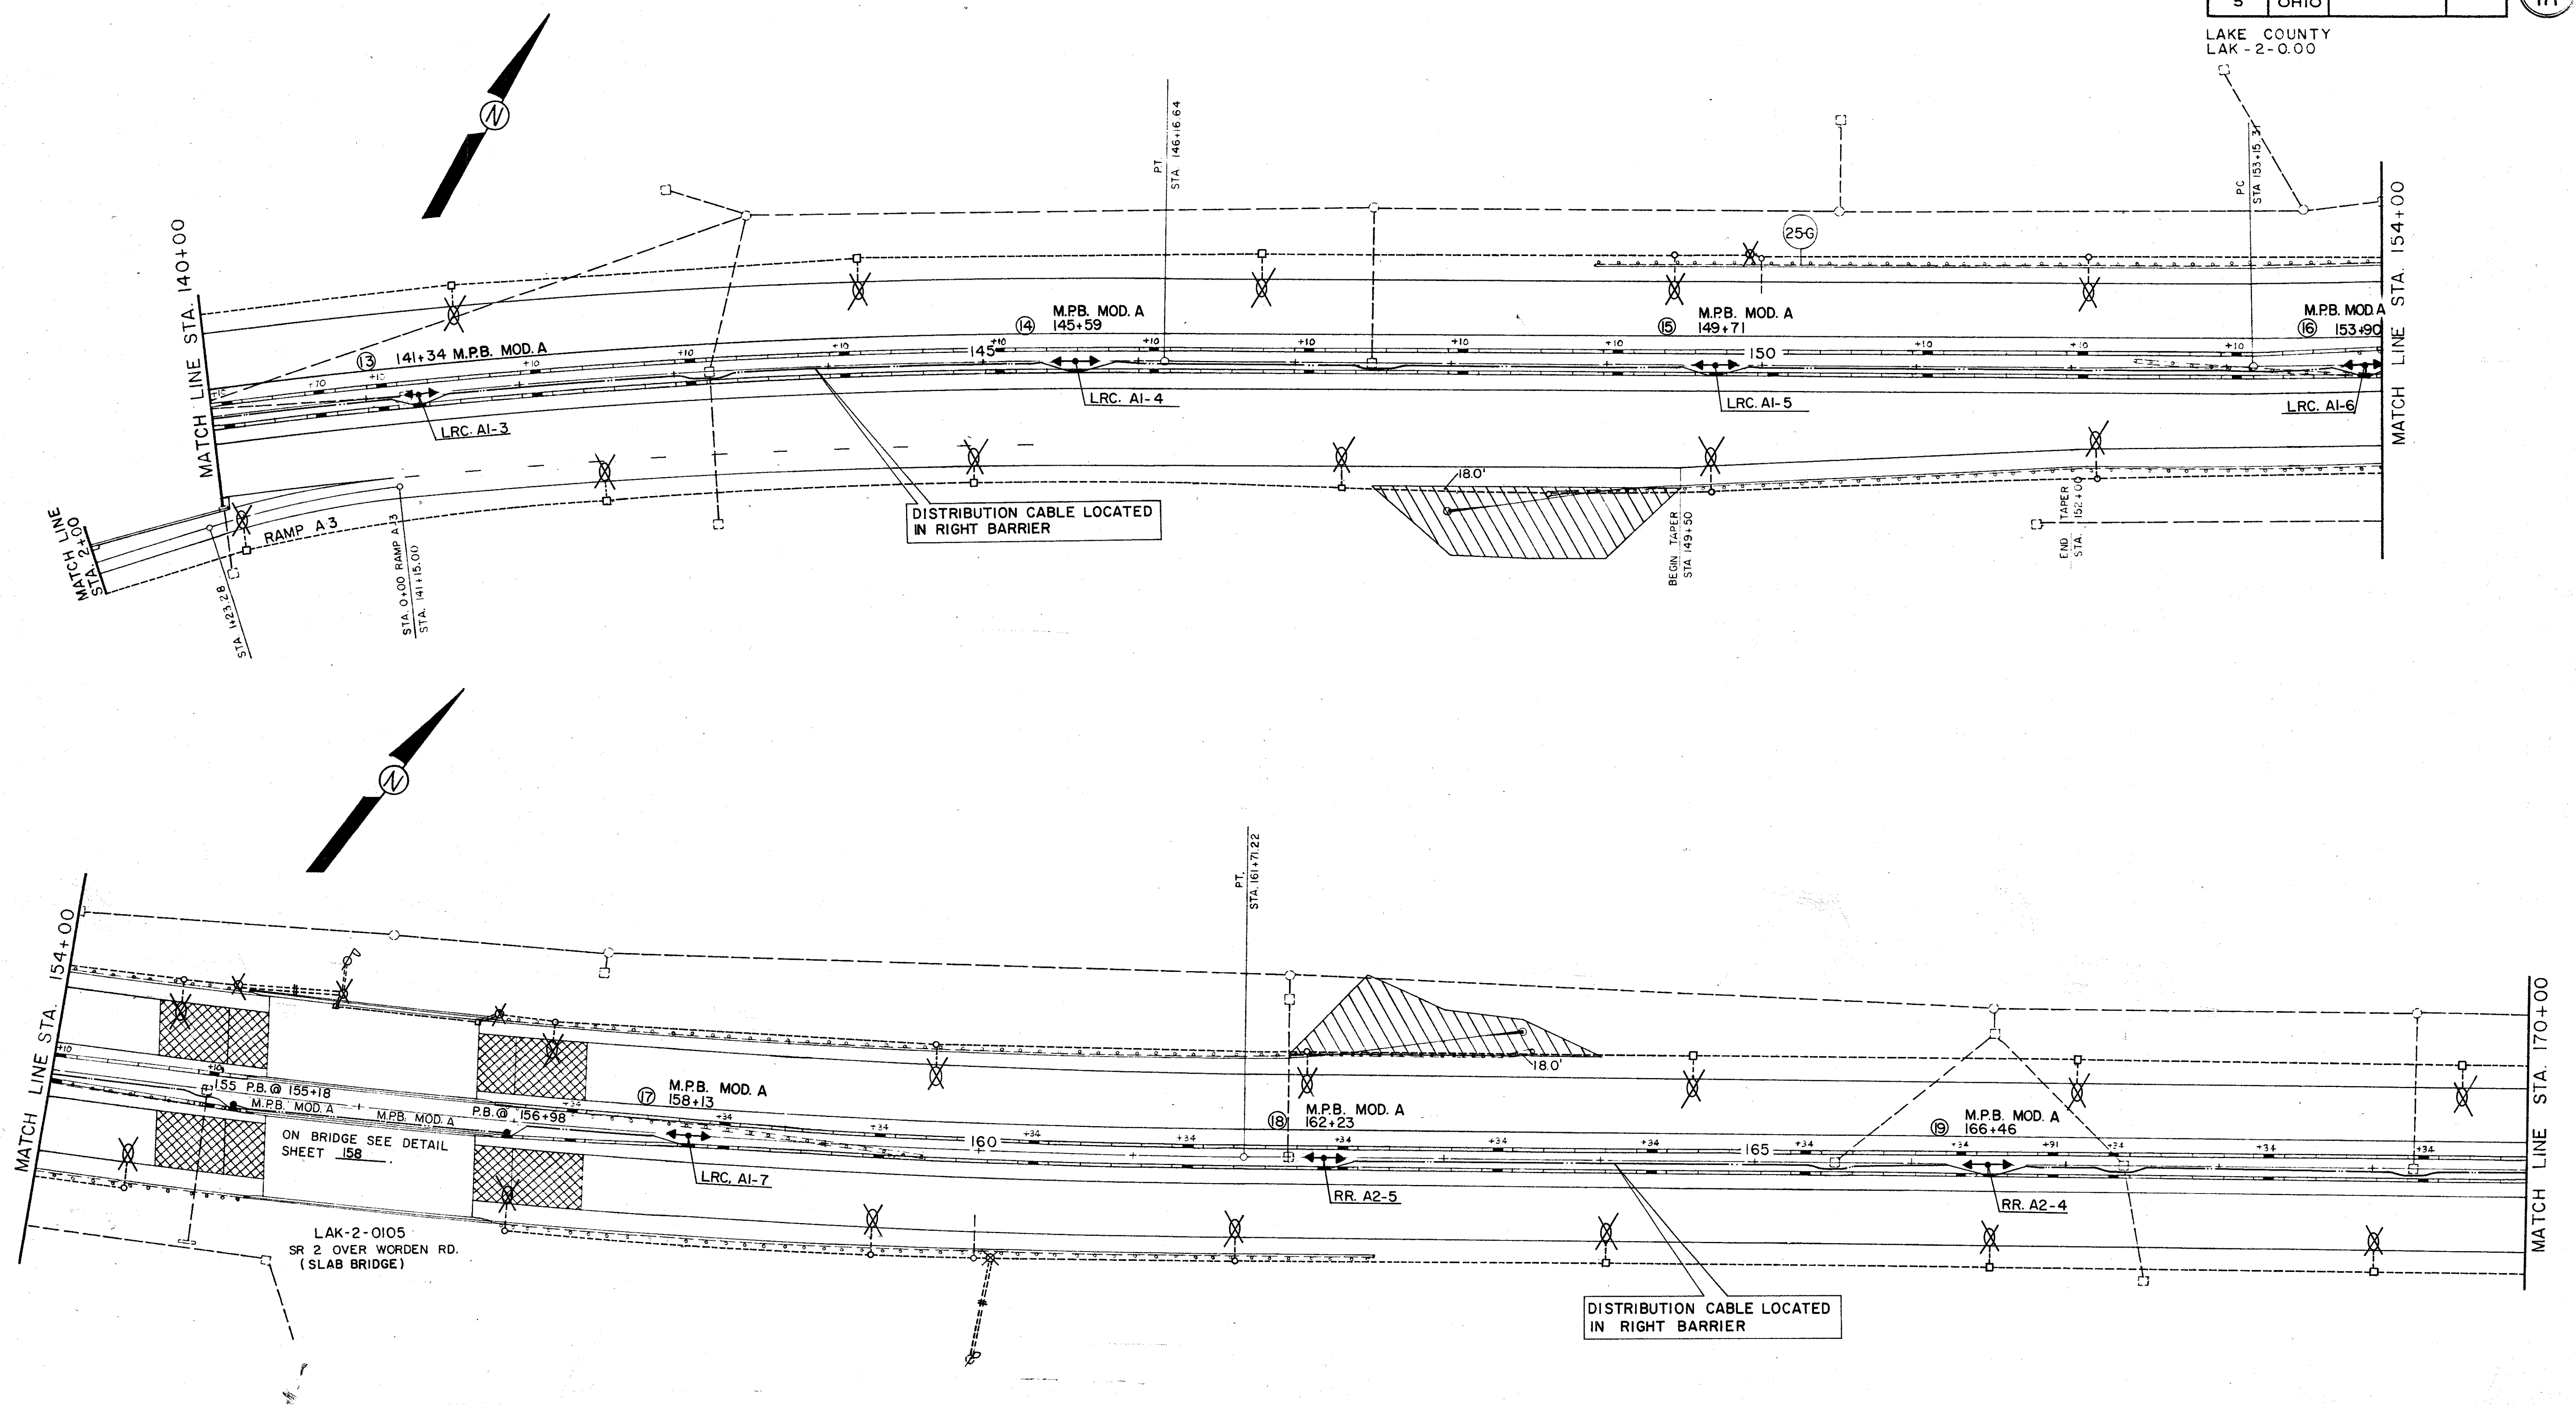

FHWA REGION	STATE	PROJECT	
5	OHIO		

147  
171

LAKE COUNTY  
LAK-2-0.00

FOR LEGEND SEE SHEET 145