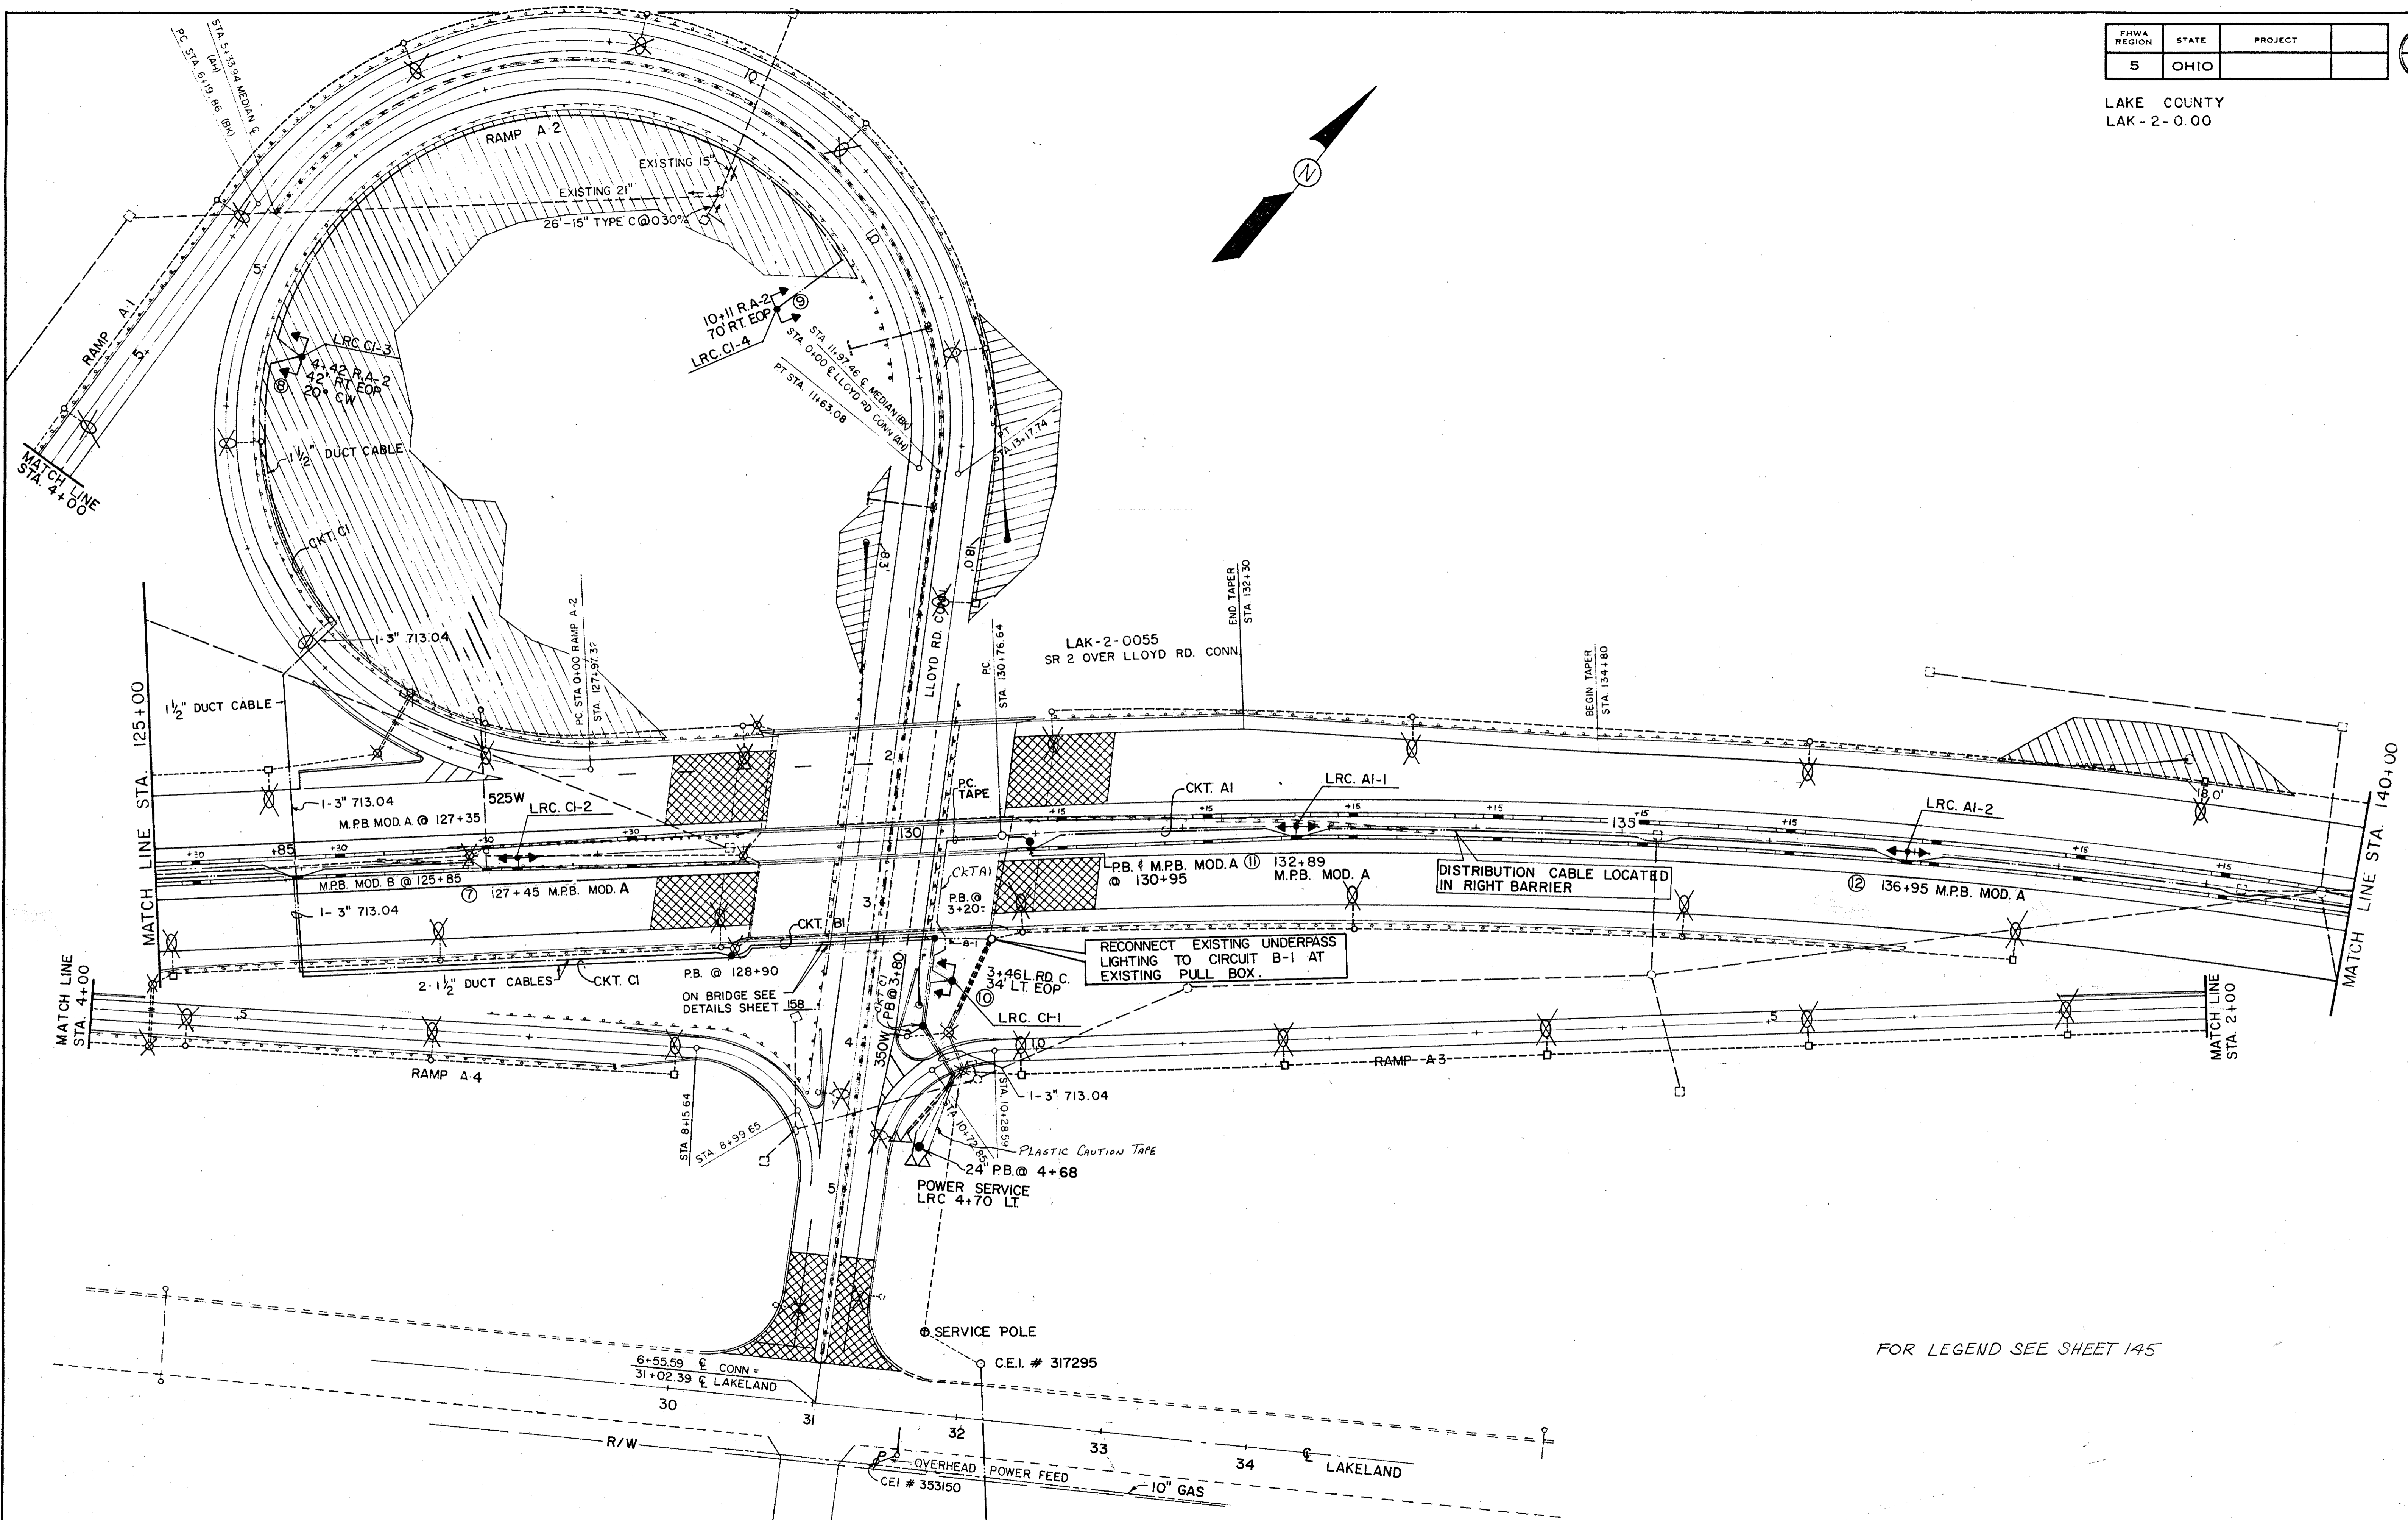

FHWA REGION	STATE	PROJECT
5	OHIO	

146
171

LAKE COUNTY
LAK-2-0.00

FOR LEGEND SEE SHEET 145