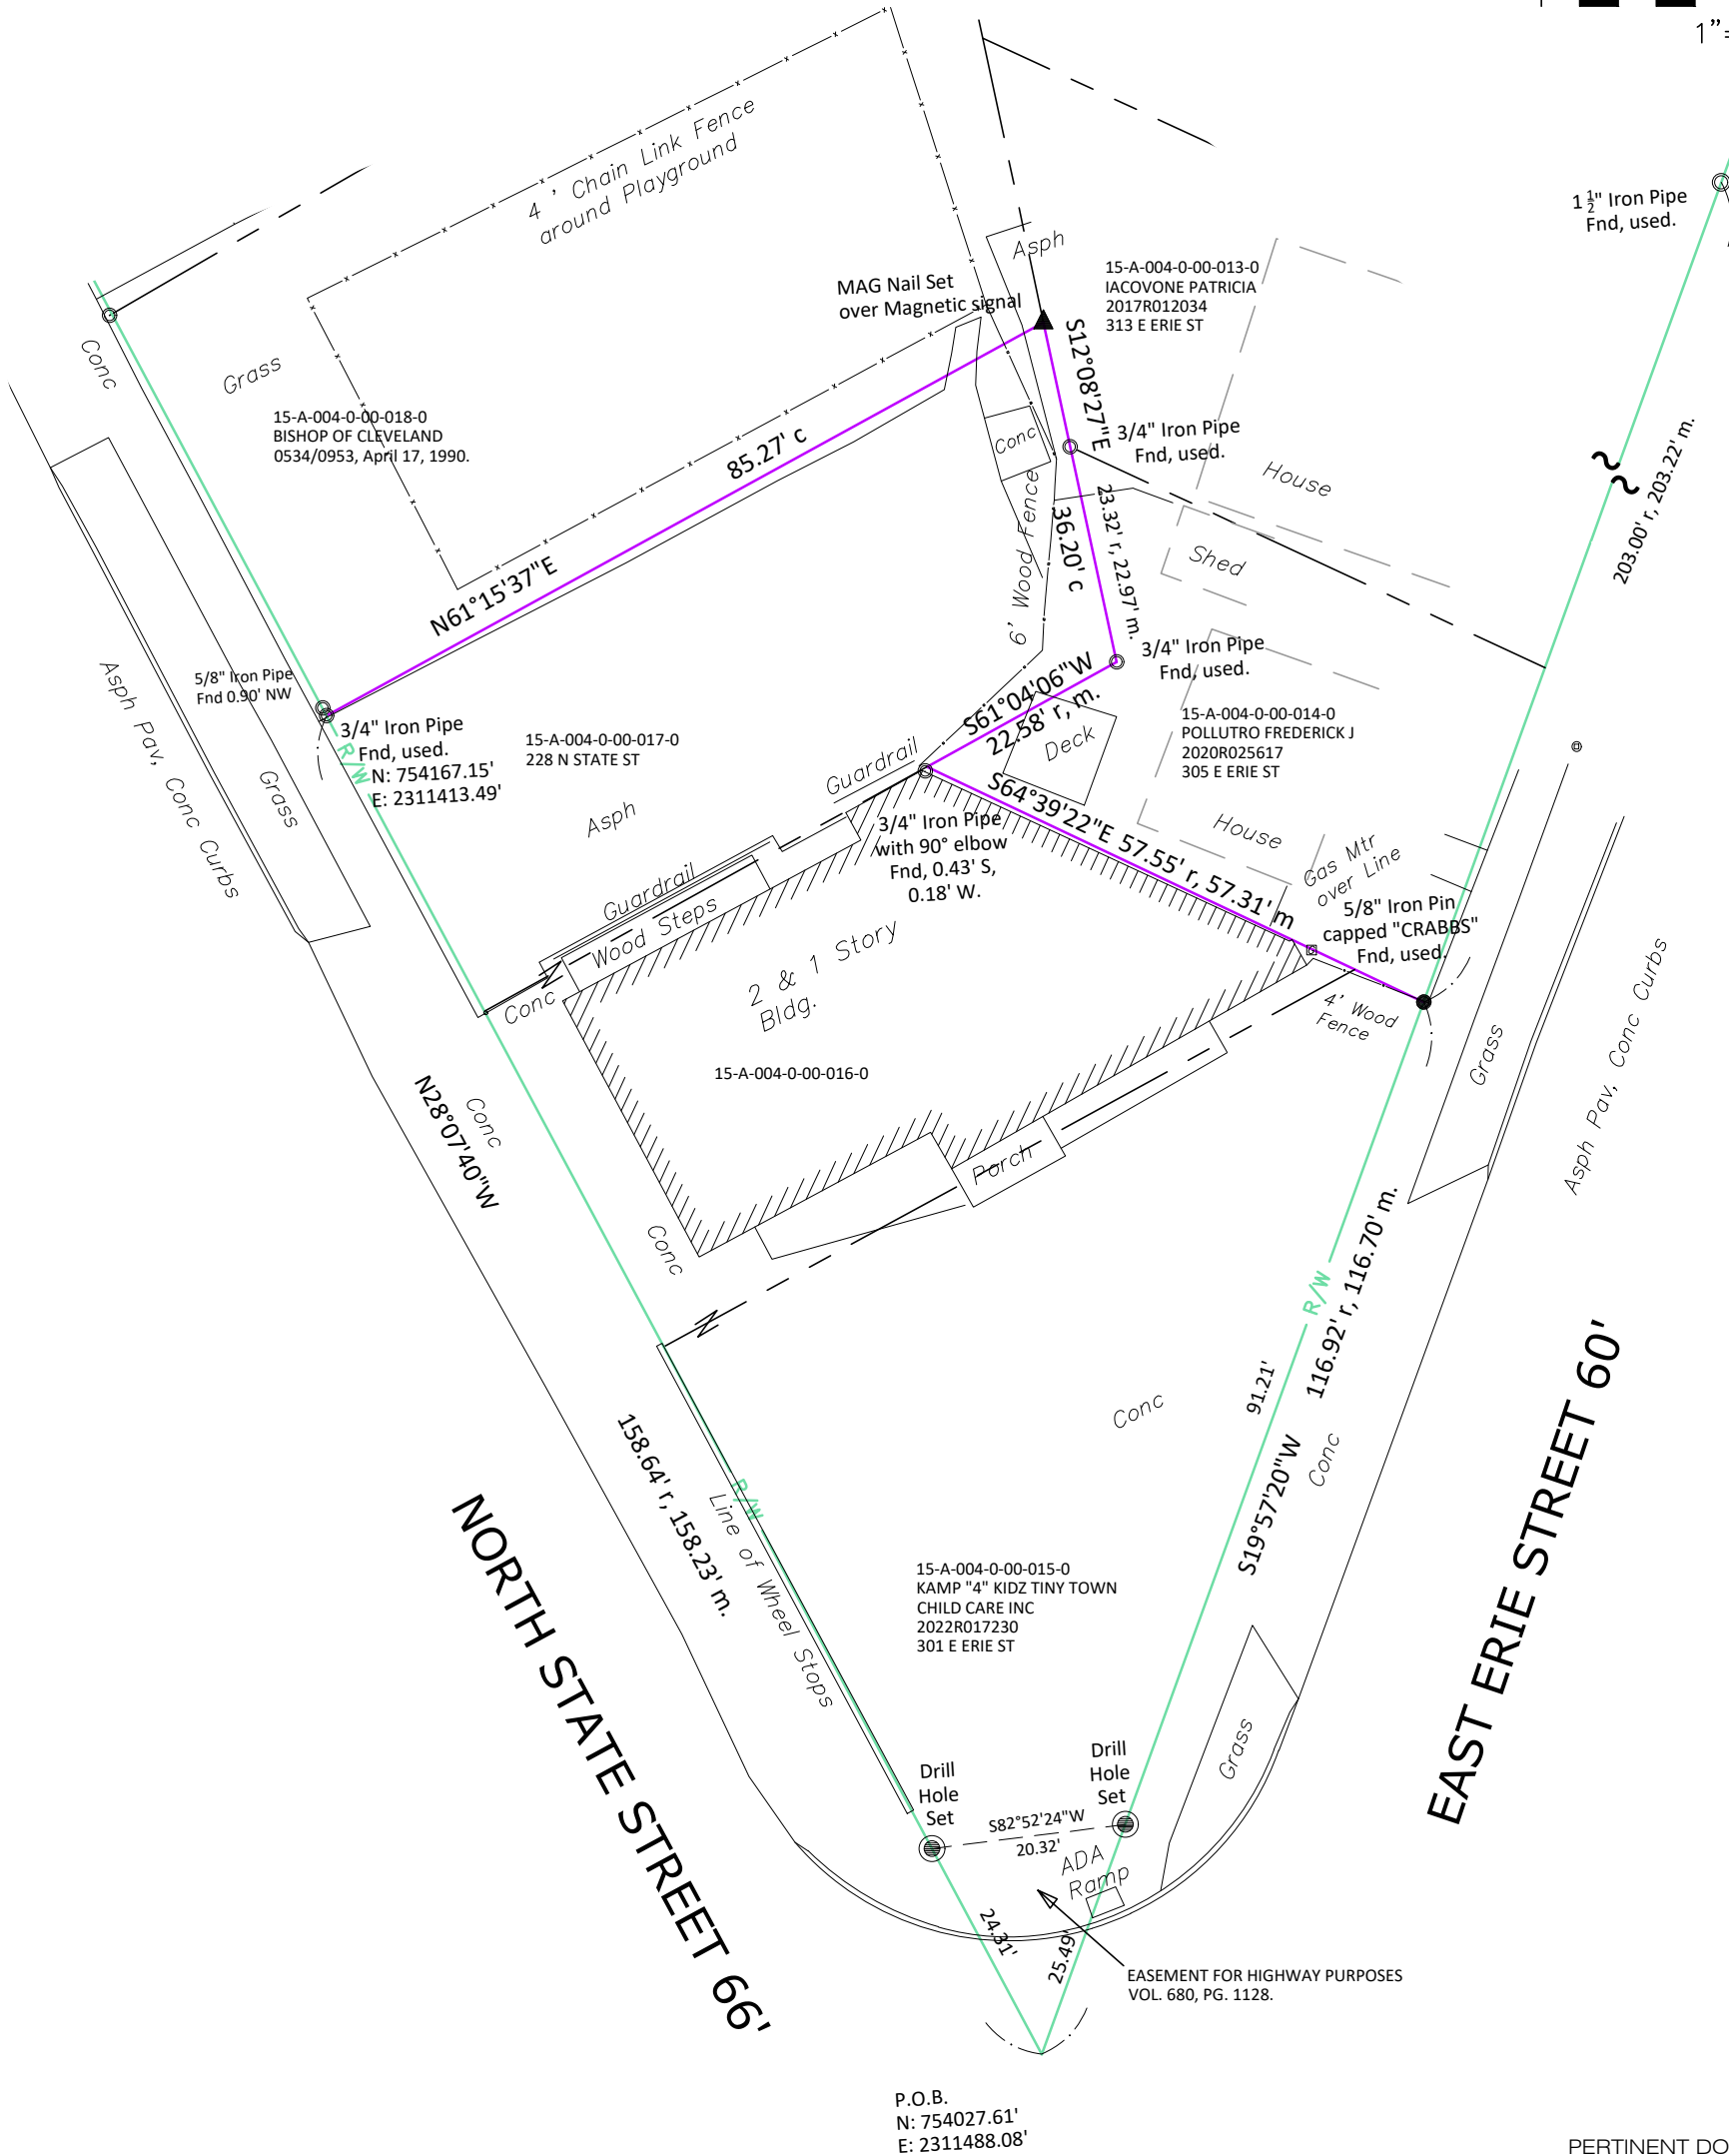

PLAT OF SURVEY
AND CONSOLIDATION

Prepared for: Kamp "4" Kidz Tiny Town Child Care Inc.
301 East Erie Street, Painesville Ohio.

Situated in the City of Painesville, County of Lake, and State of Ohio:
Know as being part of Tract 3

Consolidated Acres: 0.2152

P.O.B.
N: 754027.61'
E: 2311488.08'

PERTINENT DOCUMENTS USED:
Current GIS Map.
Archived Tax Maps.
Deeds shown.

I hereby certify that this plat was prepared from a field survey made under my direct supervision. Monuments were found or set as indicated. Dimensions measured are expressed in feet and decimal parts thereof. Bearings refer to State Plane Ohio North NAD 83 (2011adj) ODOT VRS network. All of which are correct to the best of my knowledge and belief. This plat was prepared in accordance with the provisions of Chapter 4733-37 of the Ohio Administrative Code.

Scott A. Smith
Scott A. Smith, P.S. # 7721

September 26, 2022

LAND DESIGN consultants
www.LDCinc.net
ENGINEERS · PLANNERS · SURVEYORS

9025 Osborne Drive Mentor, Ohio 44060
TEL: (440) 255-8463