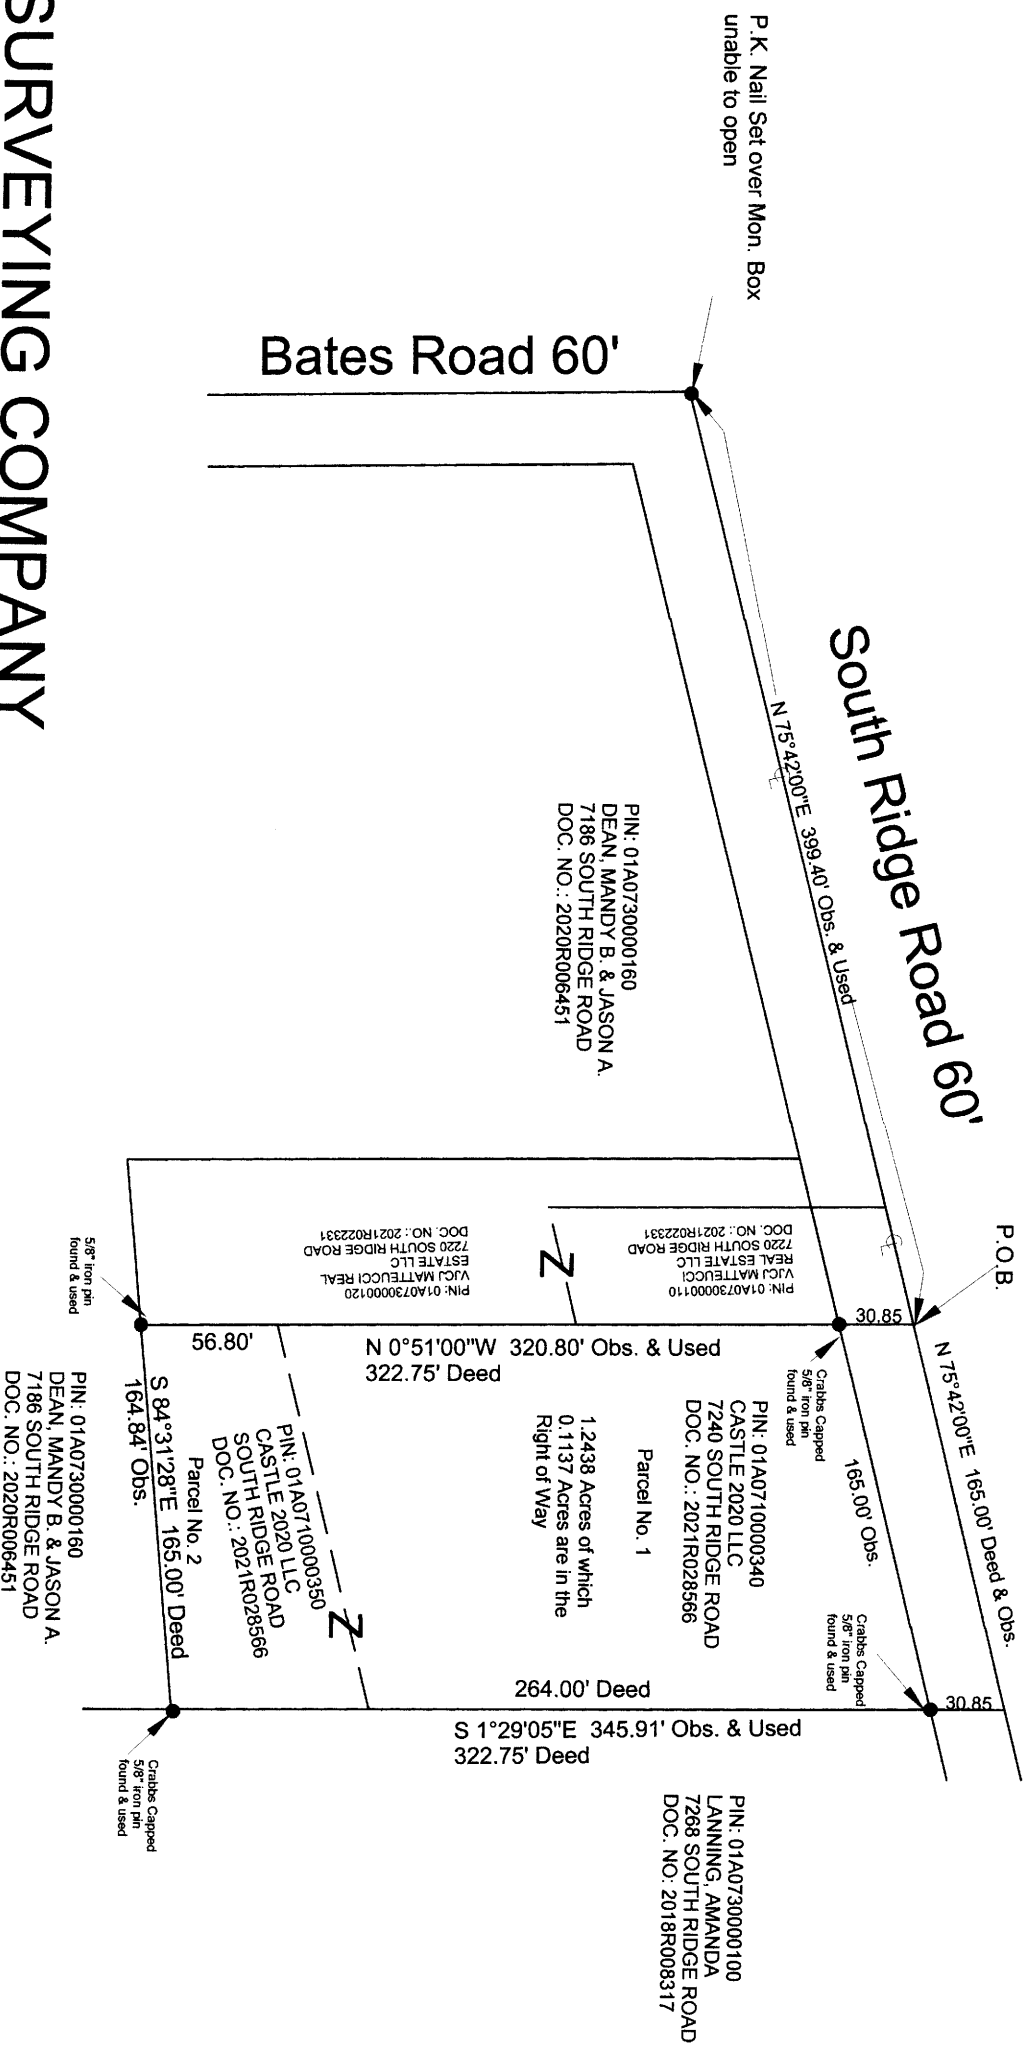

Survey for New Legal Description  
 Castle 2020 LLC  
 7240 South Ridge Road  
 Madison, Ohio 44057  
 Being known as Lot No. 14 in the Paine Tract.  
 File No.: 21-3051  
 Field Book: 158 Page: 25-26  
 Drawing Name: Sridge.zak  
 October, 2021

**SCHADE SURVEYING COMPANY**  
 4043 Erie Street, Willoughby, Ohio 44094  
 Phone: (440) 951-6454

I hereby certify this survey was  
 September, 2021. This survey is in  
 accordance with the Ohio  
 Administrative Code Chapter 4733-37.