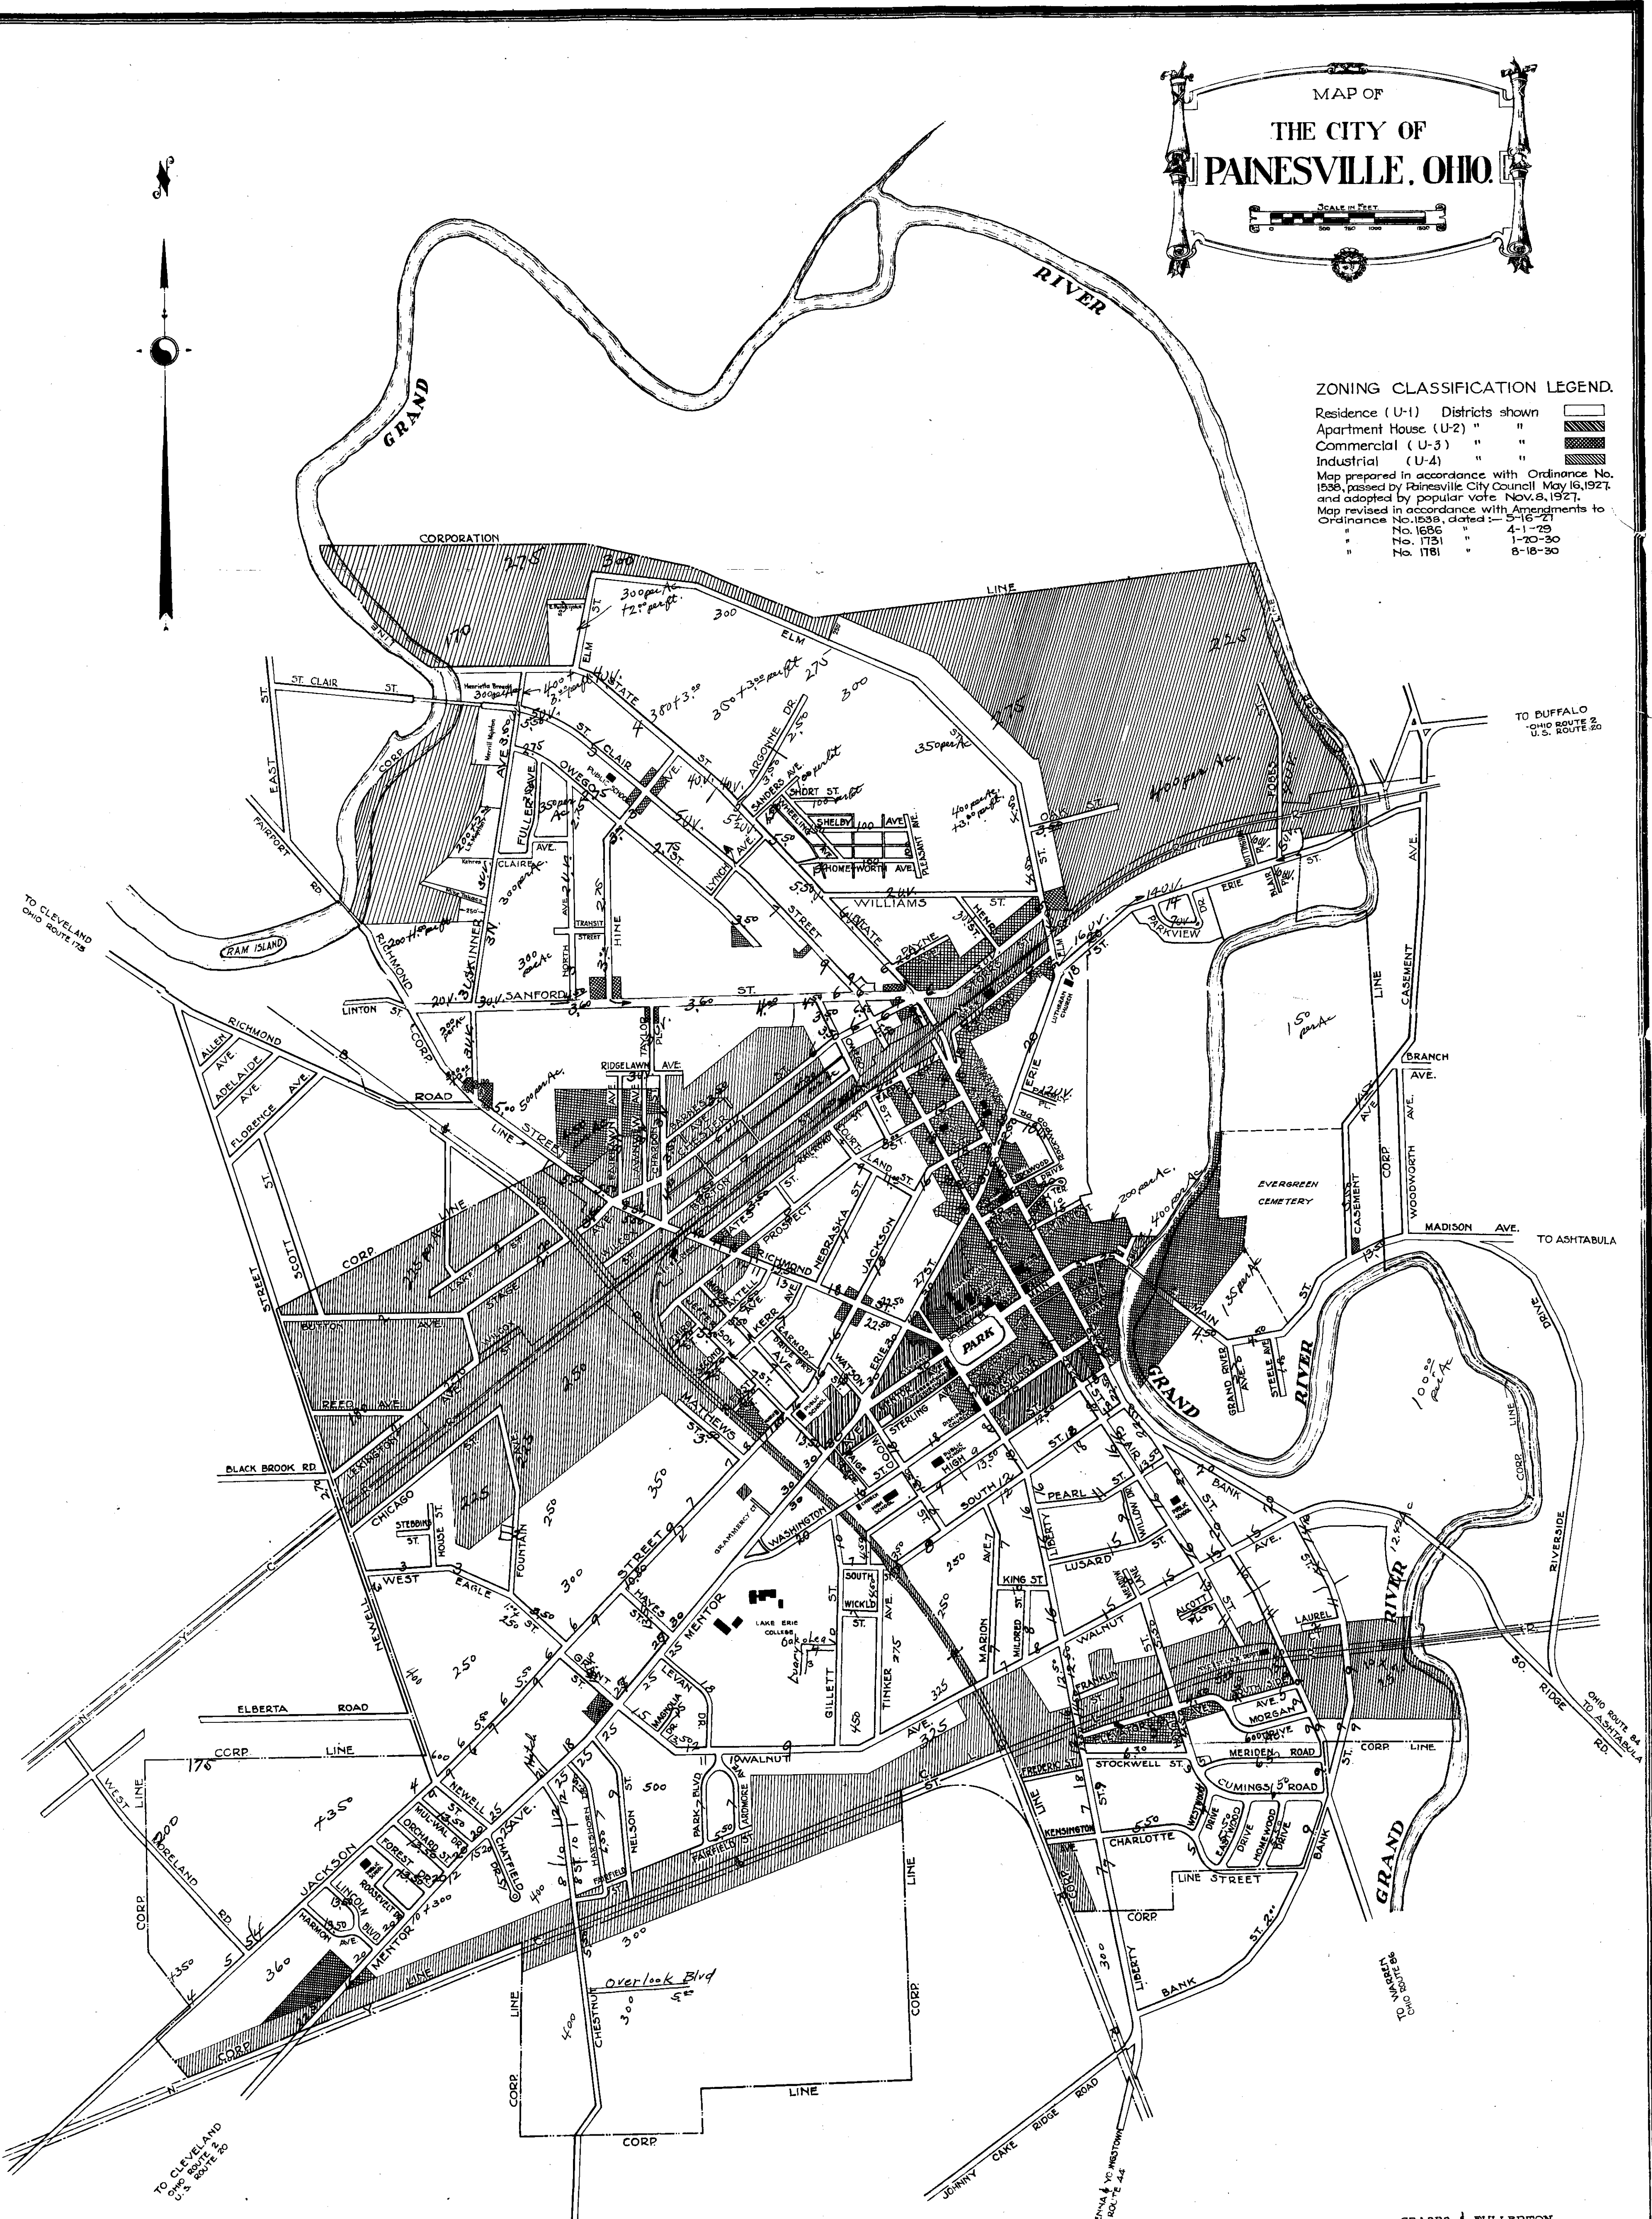

MAP OF
THE CITY OF
PAINESVILLE, OHIO.

SCALE IN FEET

ZONING CLASSIFICATION LEGEND.

Residence (U-1) Districts shown
 Apartment House (U-2) " "
 Commercial (U-3) " "
 Industrial (U-4) " "

Map prepared in accordance with Ordinance No. 1938, passed by Painesville City Council May 16, 1927, and adopted by popular vote Nov. 8, 1927.
 Map revised in accordance with Amendments to Ordinance No. 1938, dated: 5-16-27
 " No. 1686 " 4-1-29
 " No. 1731 " 1-20-30
 " No. 1781 " 8-18-30