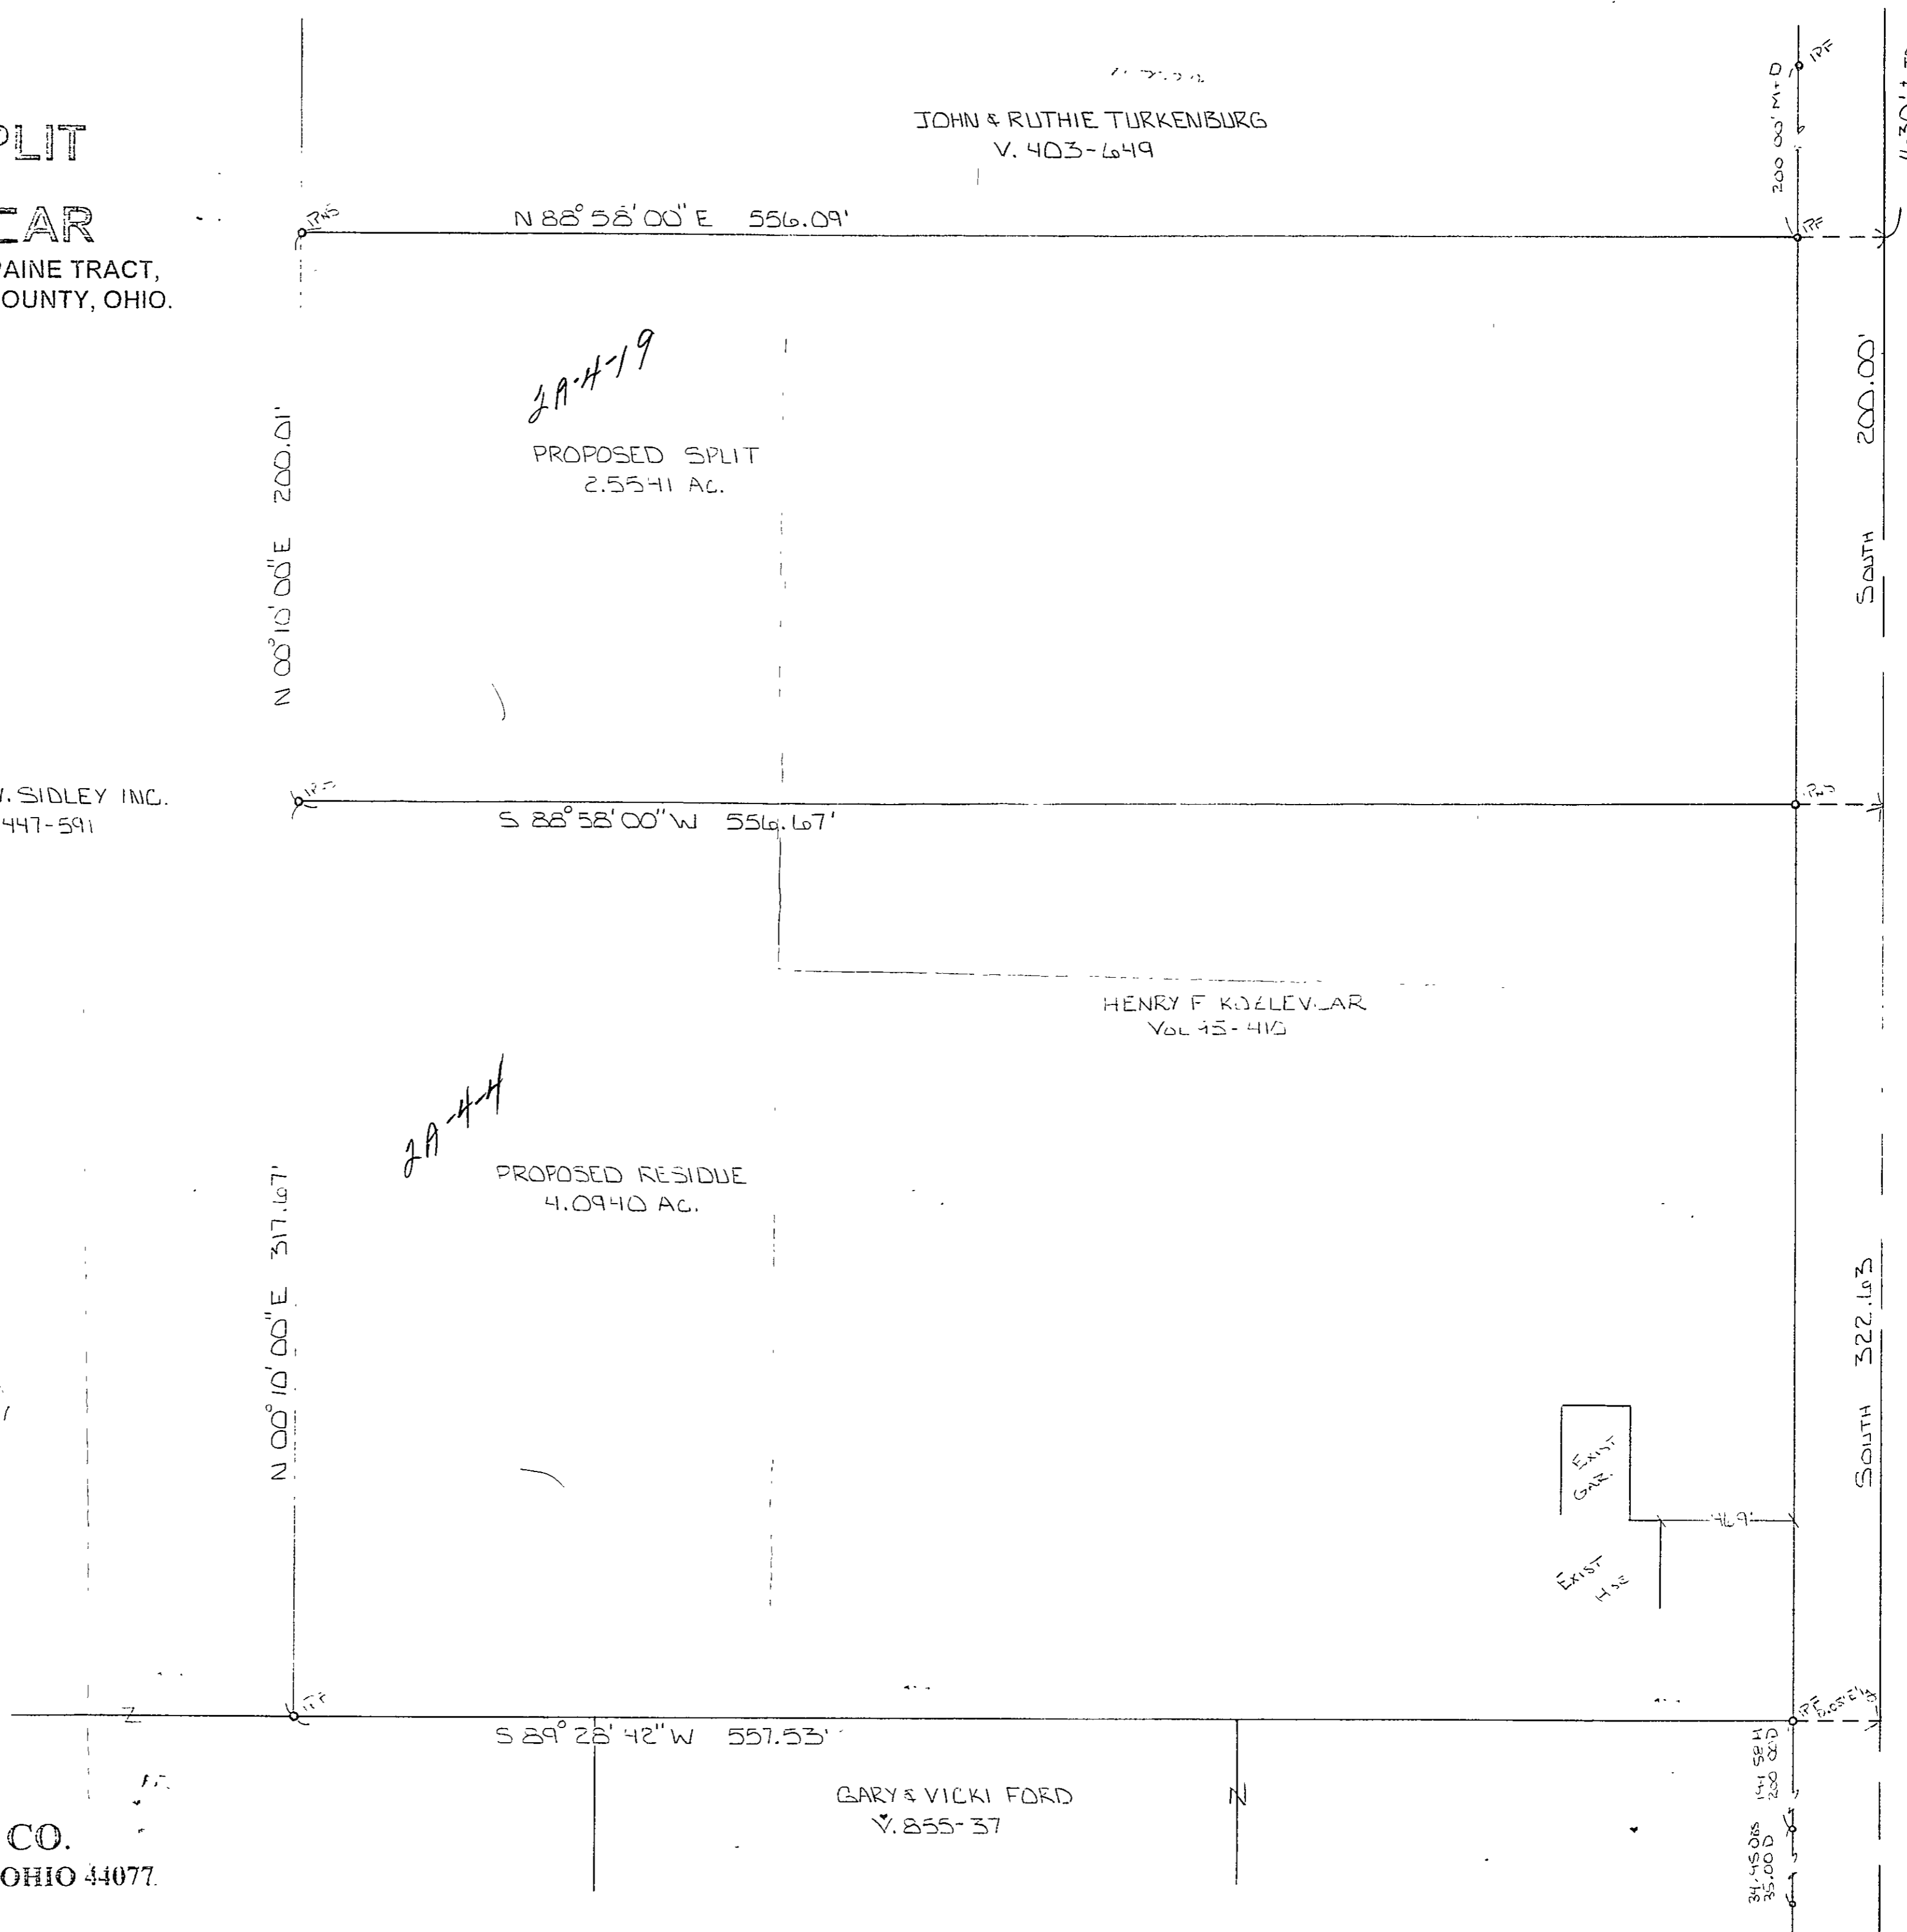

PLAT OF LOT SPLIT
 FOR
HENRY KOZLEV CAR
 BEING A PART OF LOT No. 15, IN THE PAINE TRACT,
 IN THE TOWNSHIP OF MADISON, LAKE COUNTY, OHIO.

JOHN & RUTHIE TURKENBURG
 V. 403-649

R.W. SIDLEY INC.
 V. 447-591

This plat was prepared by Me and is
 accurate to the best of My knowledge
 and belief

VILLAGE SURVEYING CO.
 P.O. BOX 1096, FAIRPORT HARBOR, OHIO 44077.
 (216) 357-1359

BATES ROAD 60'

42

34.4500s
 35.000 D
 141.58 H
 200.00 D