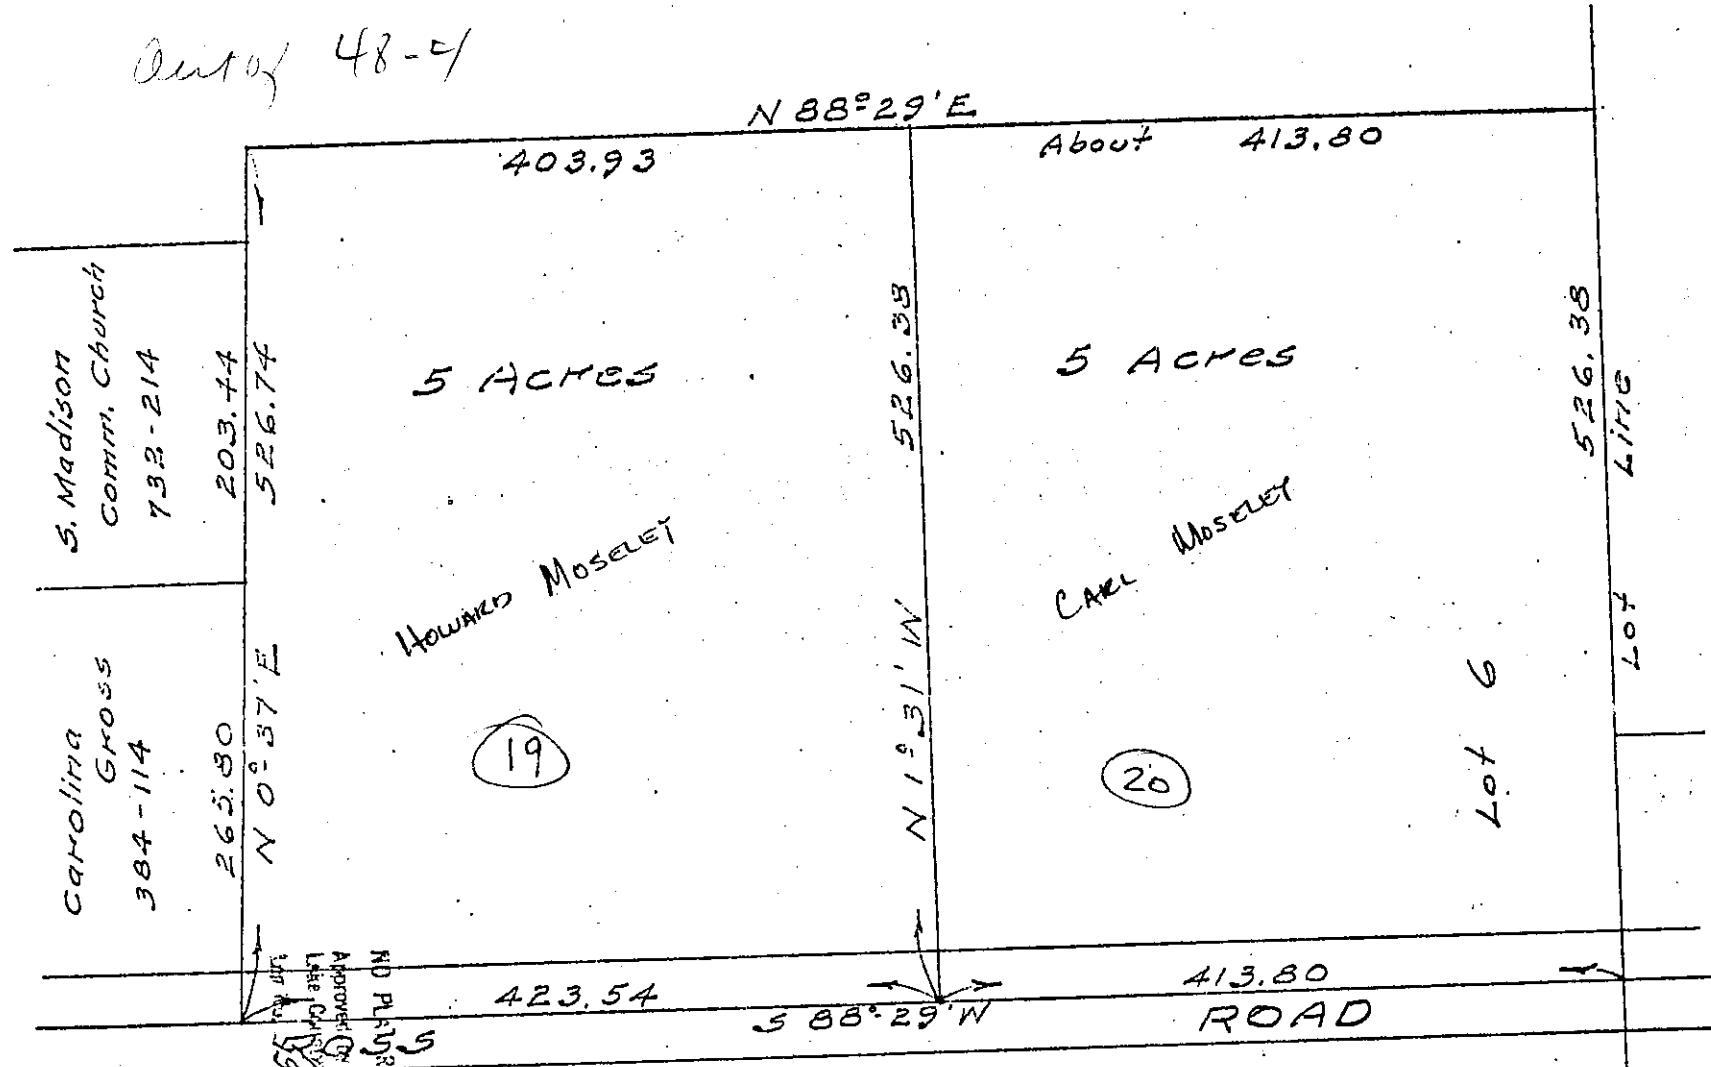

1A-48-19¹/₂20

(19) - 5.15 Acs

Ed = .577 Acs

10.000
- .577

9.423

Out of 48-1/2

5 ACRES

5 ACRES

HOWARD MOSELEY

CARL MOSELEY

(19)

(20)

Lot 6

LOT LINE

LAND OF EDNA A. JEROME
Lot 6, Tract 11, Madison Twp.
Lake County, Ohio.

Scale 1"=100'

MARCH 1980

Lot 5

NO PLATS REQUIRED
Approved by
Lake County Platting Commission
6/1/80

08/23/80
March 1980