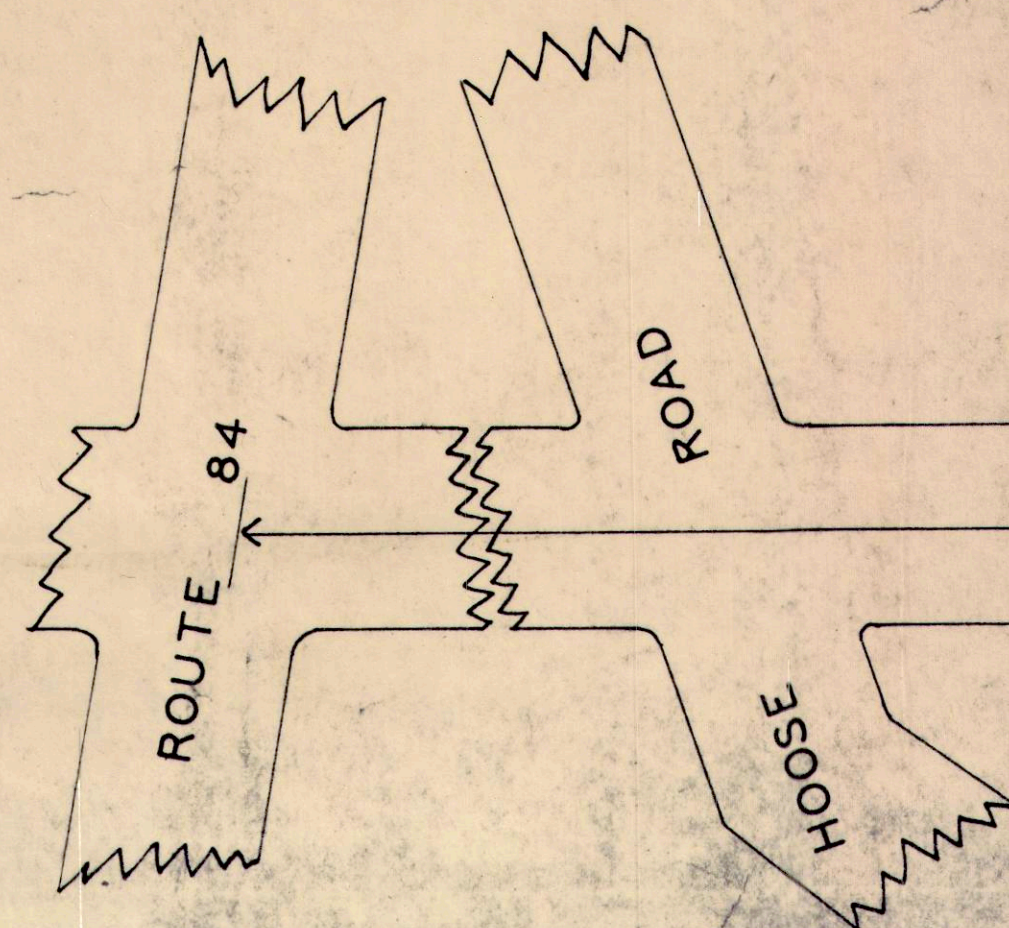

NAME
REYNOLDS JOHN

LOT GRAVE WAR
1 1 1

1.09'

1.2 MI.

BLISH ROAD

HIGHWAY

KING

No 1

BLISH ROAD

LAKE CO MENTOR TWP

OFFICIAL PROJECT NOS 665-42-3-232
AND
465-42-3-467

LEGEND HISTORY
① REVOLUTIONARY DISCONTINUED 1860
LAND OWNED BY
DR CORLETT

SCALE 1" = 20'
33 ACRES