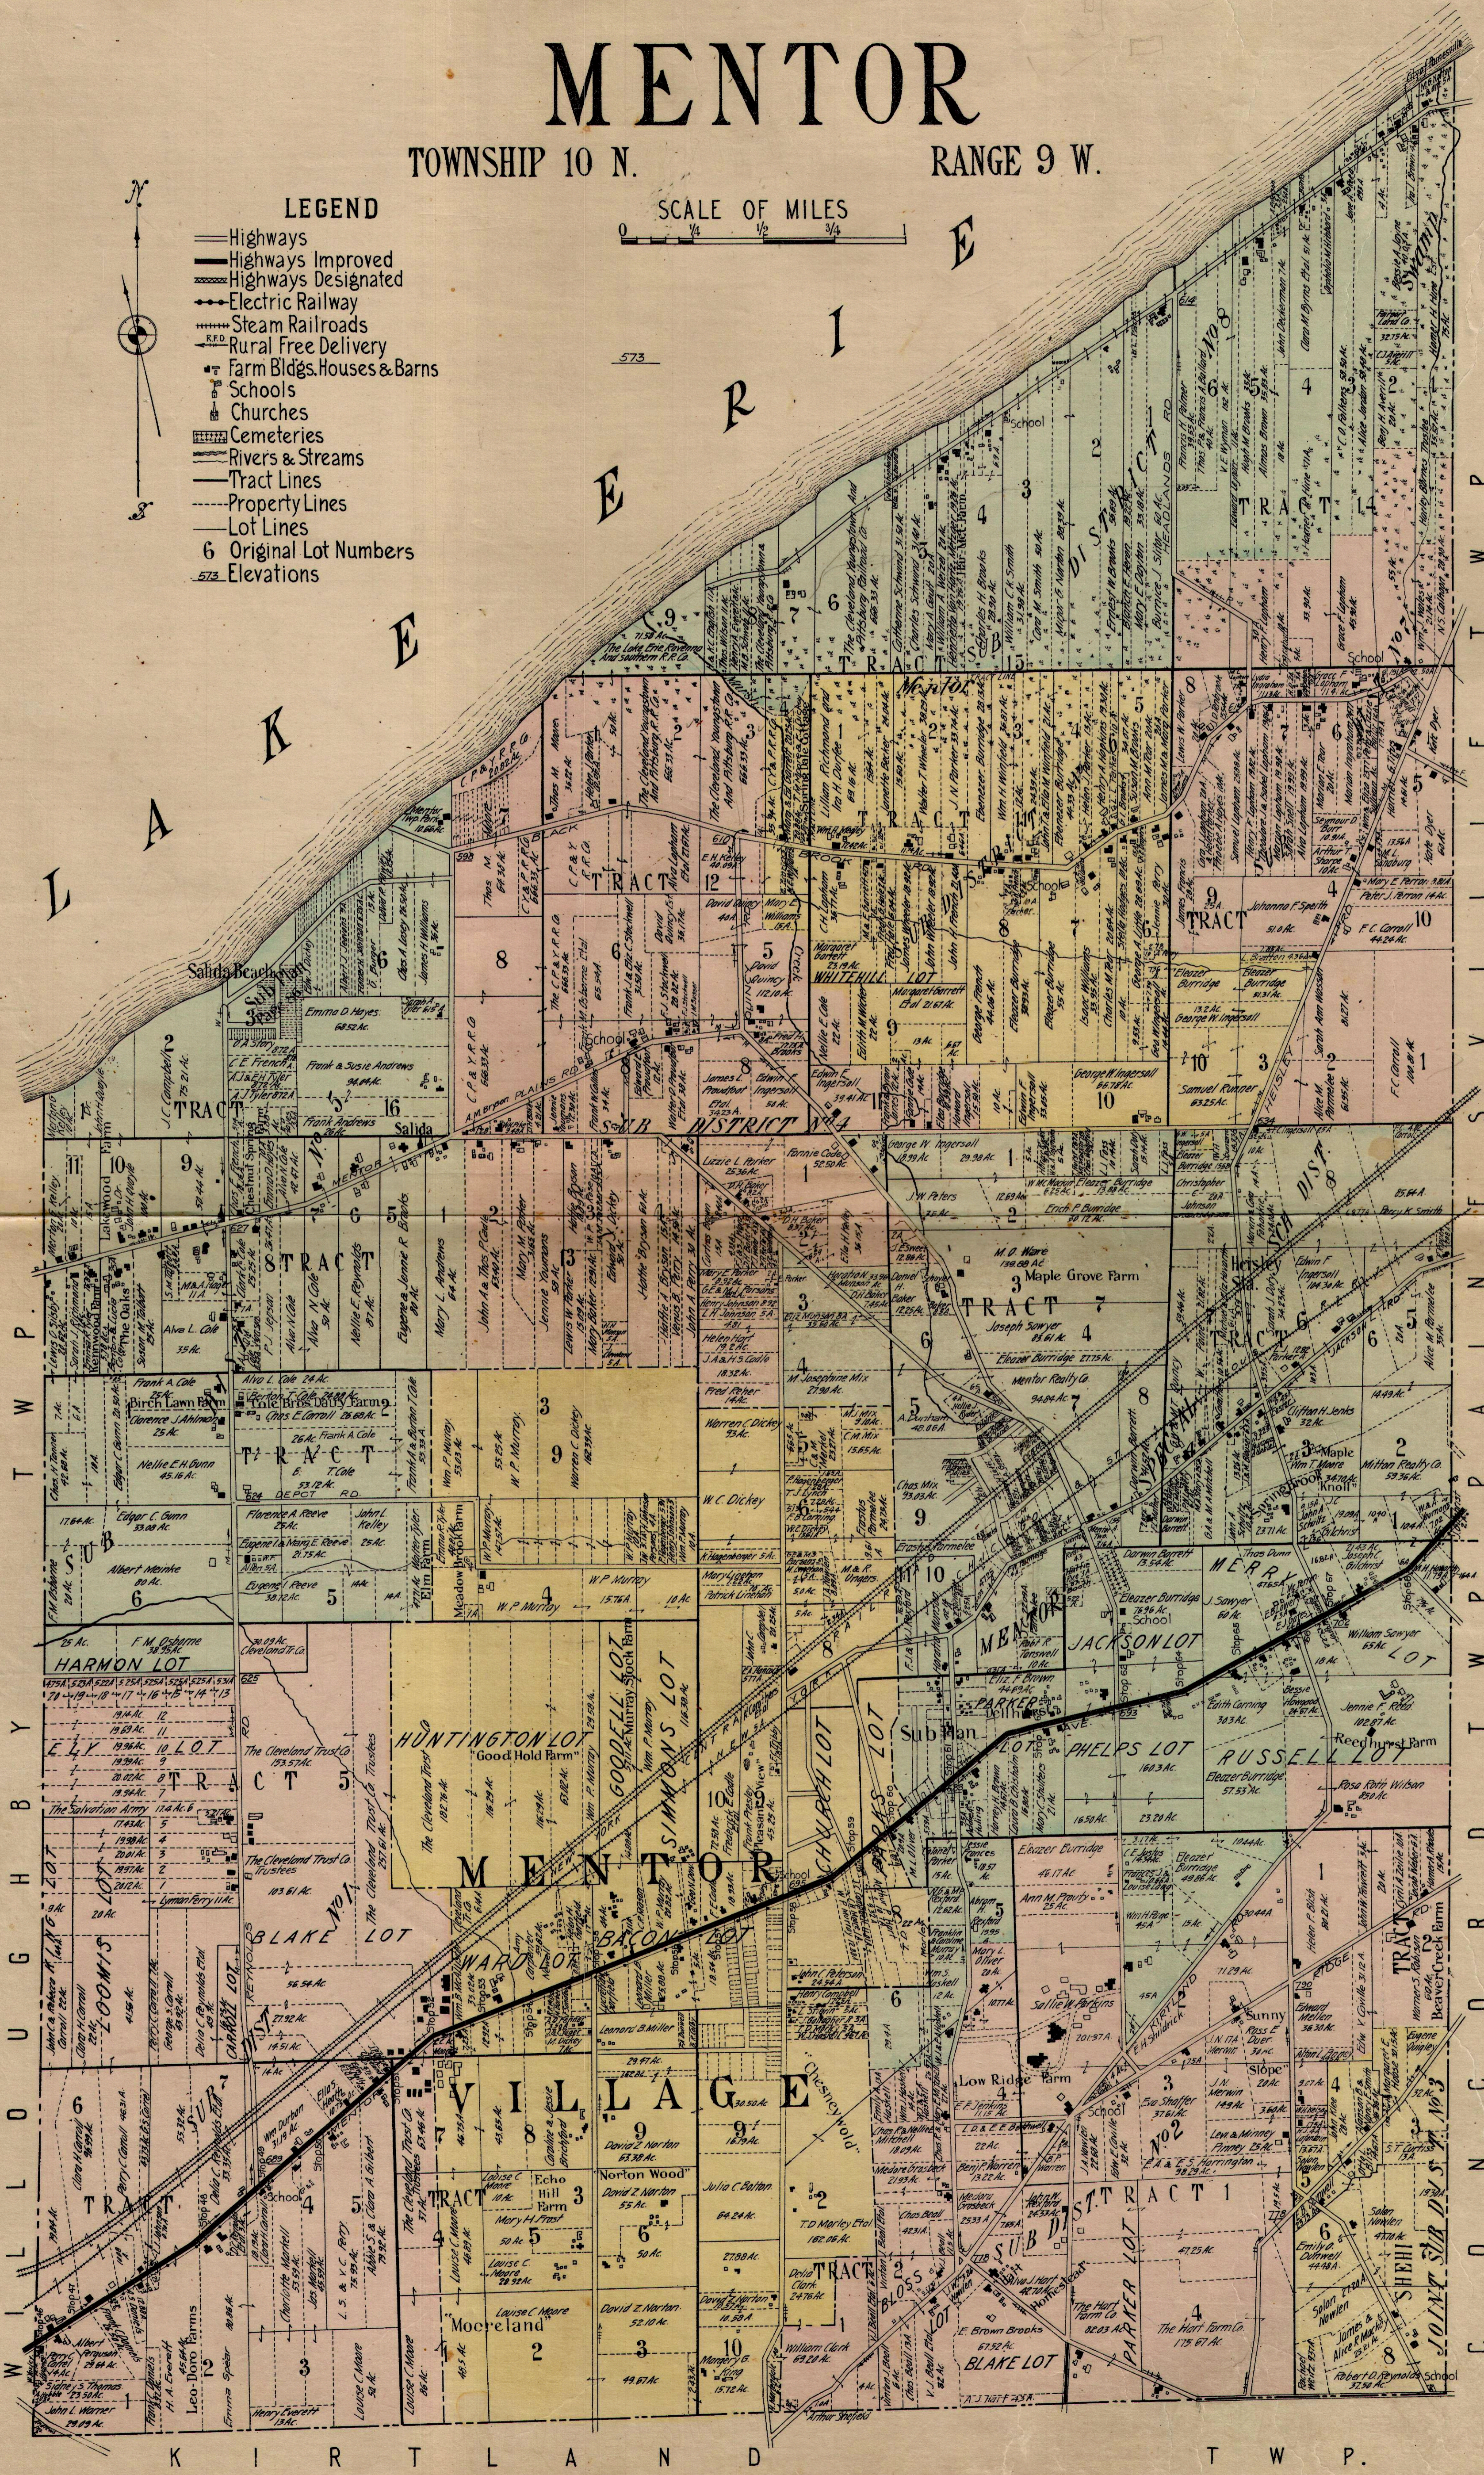

MENTOR

TOWNSHIP 10 N.

RANGE 9 W.

LEGEND

- Highways
- Highways Improved
- Highways Designated
- Electric Railway
- Steam Railroads
- Rural Free Delivery
- Farm Bldgs. Houses & Barns
- Schools
- Churches
- Cemeteries
- Rivers & Streams
- Tract Lines
- Property Lines
- Lot Lines
- 6 Original Lot Numbers
- 573 Elevations

SCALE OF MILES

Township 10 N.
 Concord 34
 Wirtland 35
 LeRoy 42
 Madison 42
 Paris 42
 W. Hoagby 88

562
 563
 564