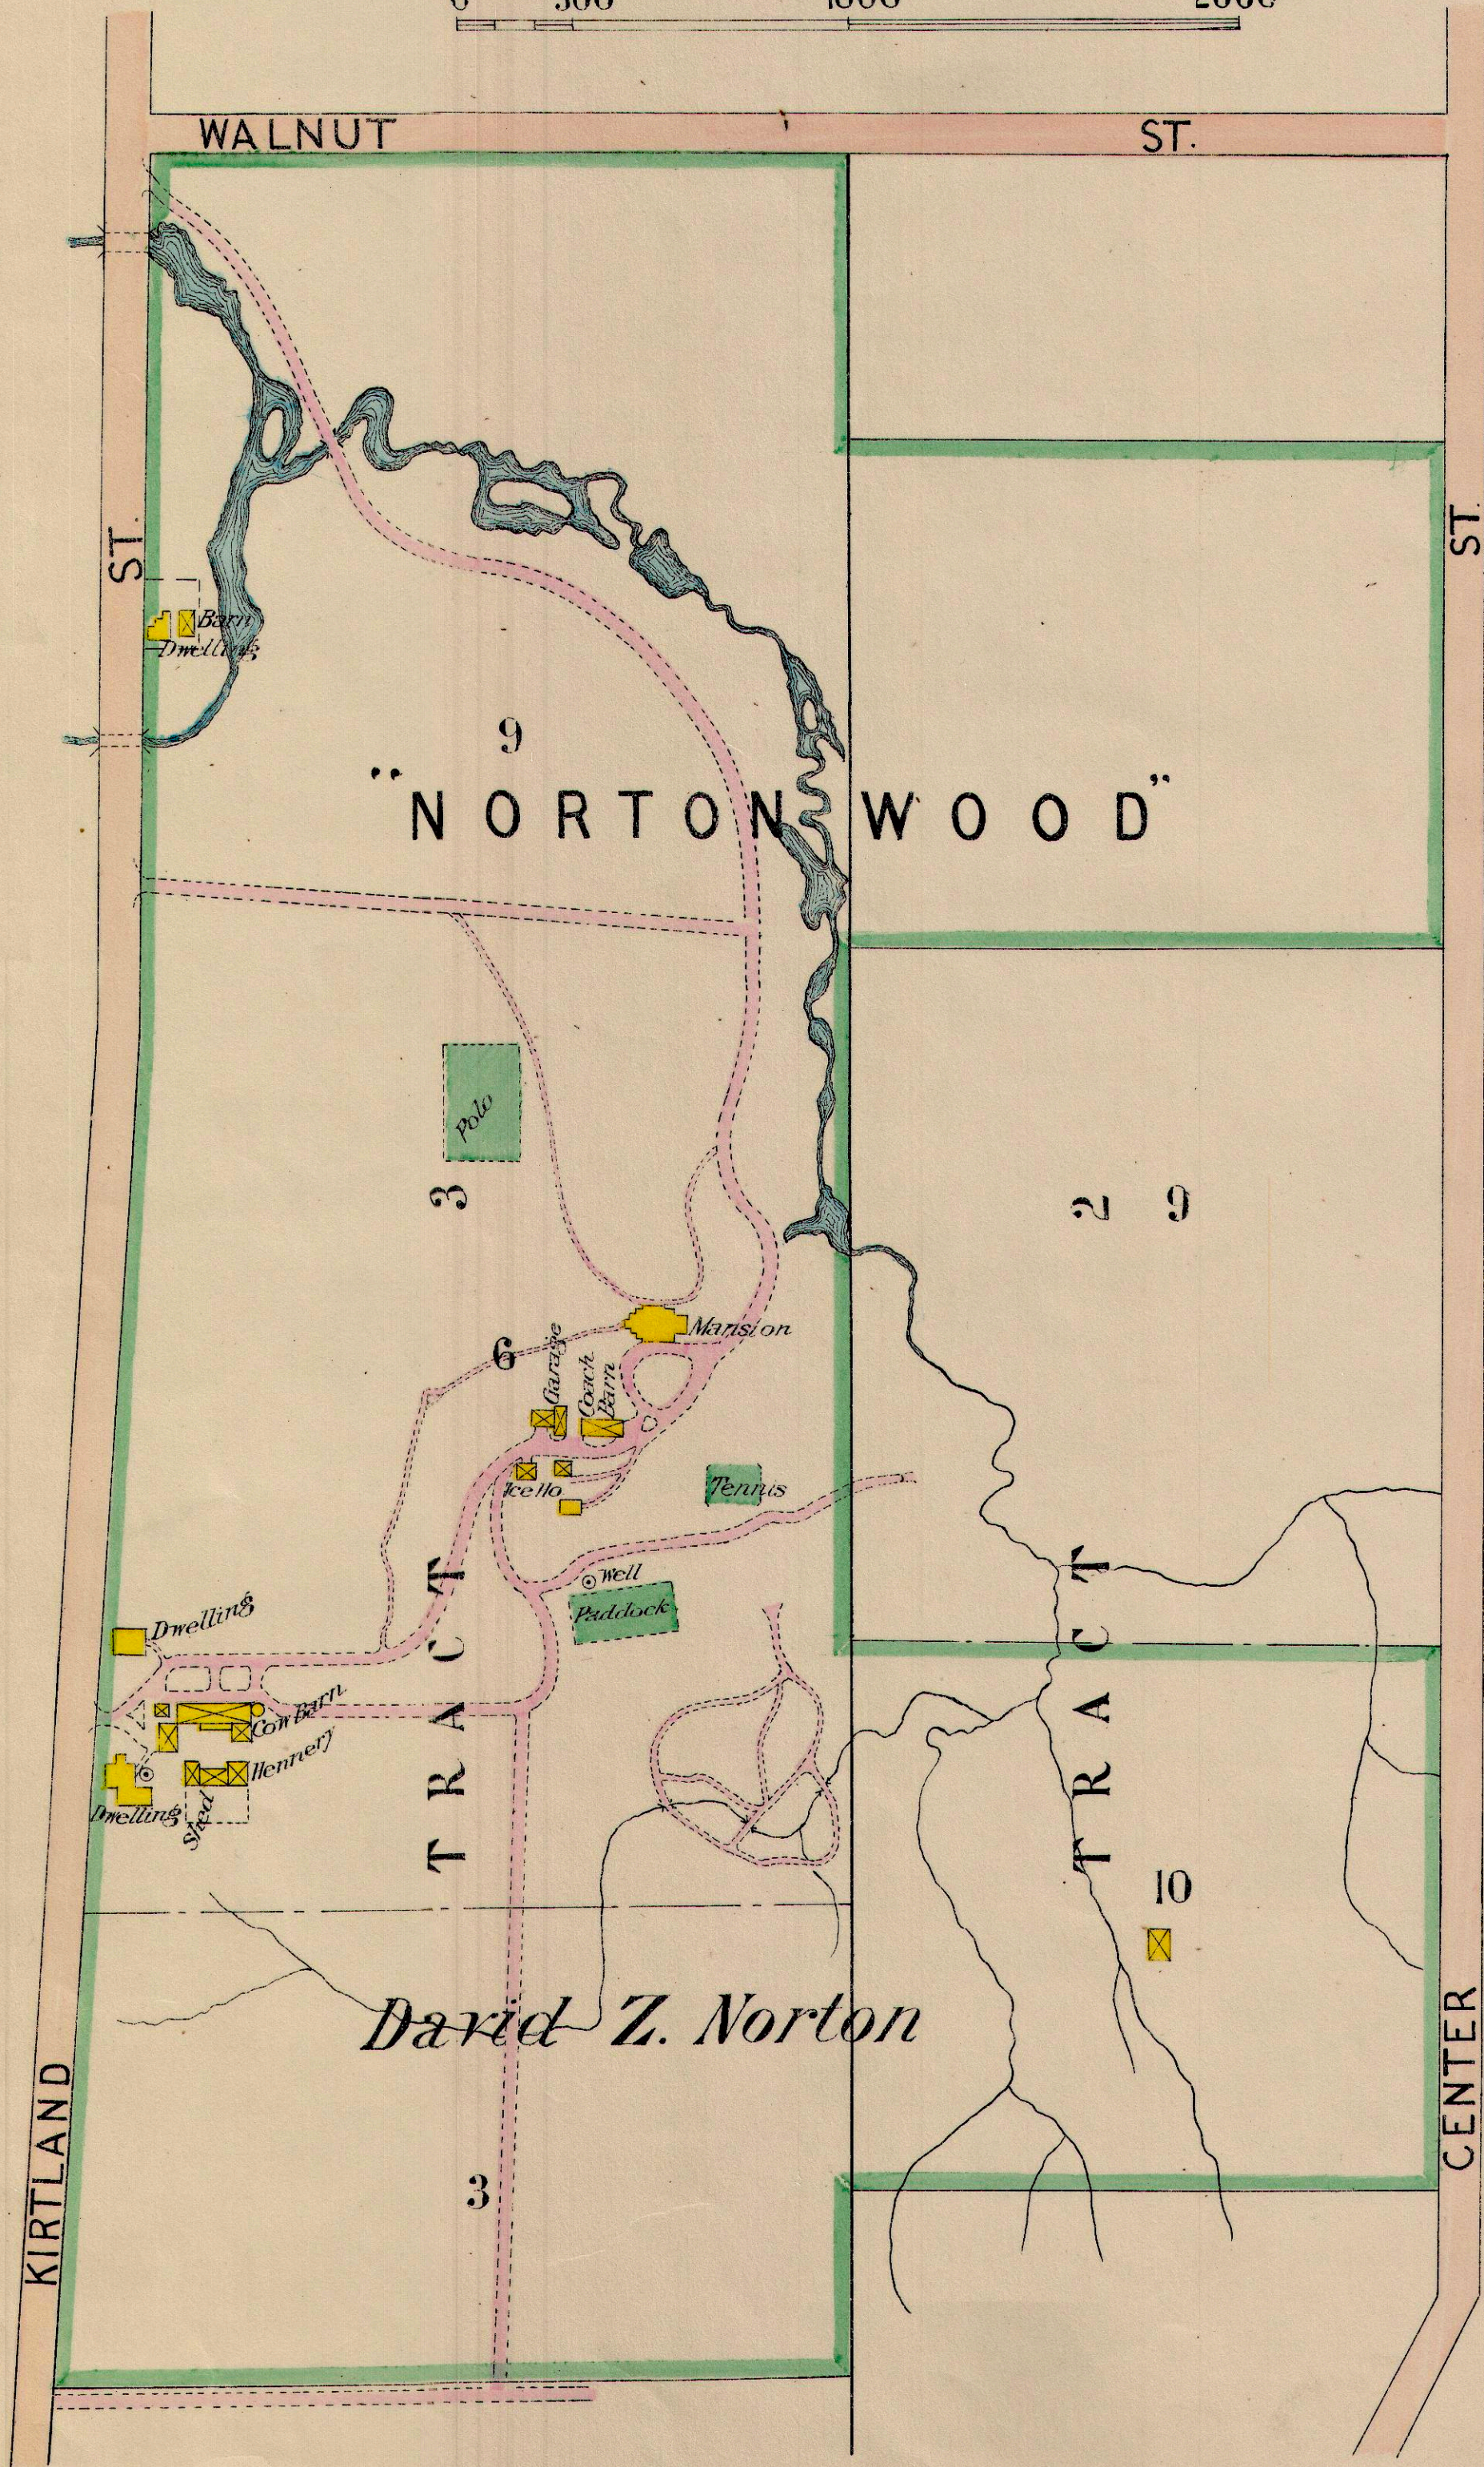

ESTATE
OF
DAVID Z. NORTON
TOWNSHIP OF
MENTOR
LAKE CO. OHIO.

Scale of Feet
0 300 1000 2000

ESTATE
OF
C. A. OTIS
TOWNSHIPS OF
WILLOUGHBY & KIRTLAND
LAKE CO. OHIO.

Scale of Feet
0 0 400 1000 2000